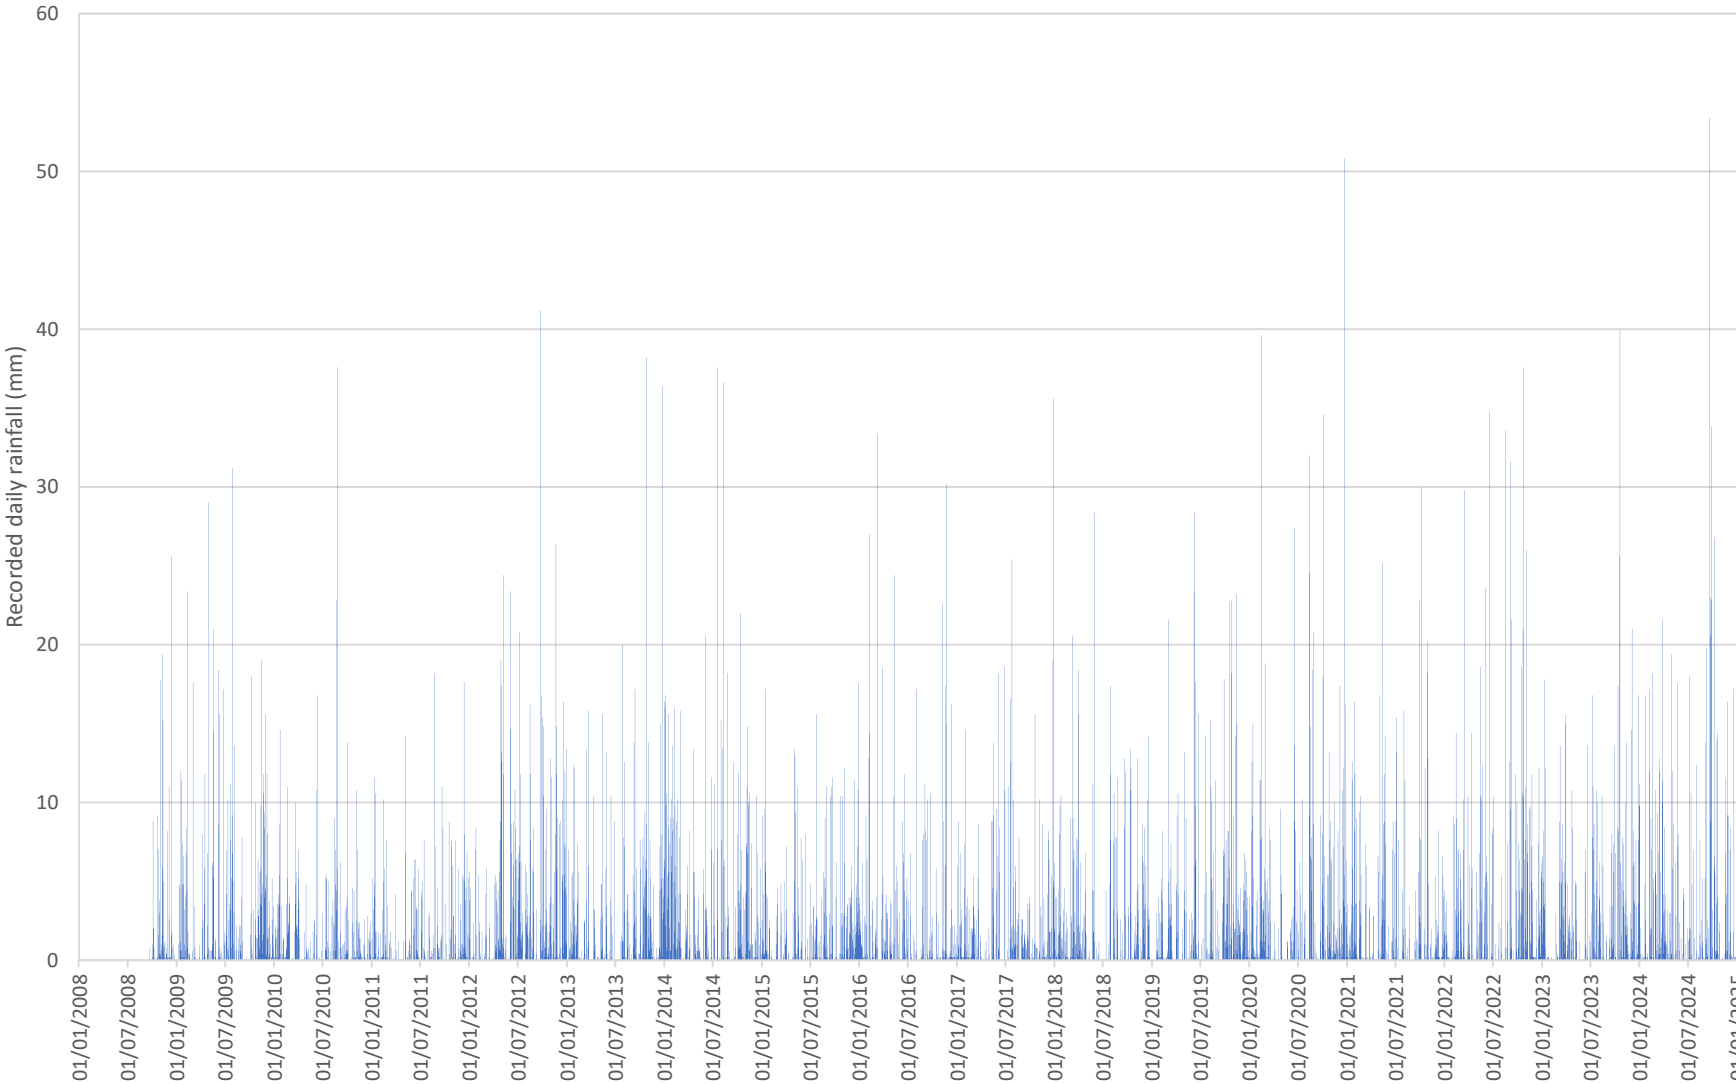

Over Farm (Station Ref: 1794) - Recorded Daily Rainfall

Ledbury, Ledbury Road (Station Ref: 1119) - Recorded Daily Rainfall

Sheriffs Lench (Station Ref: 1760) - Recorded Daily Rainfall