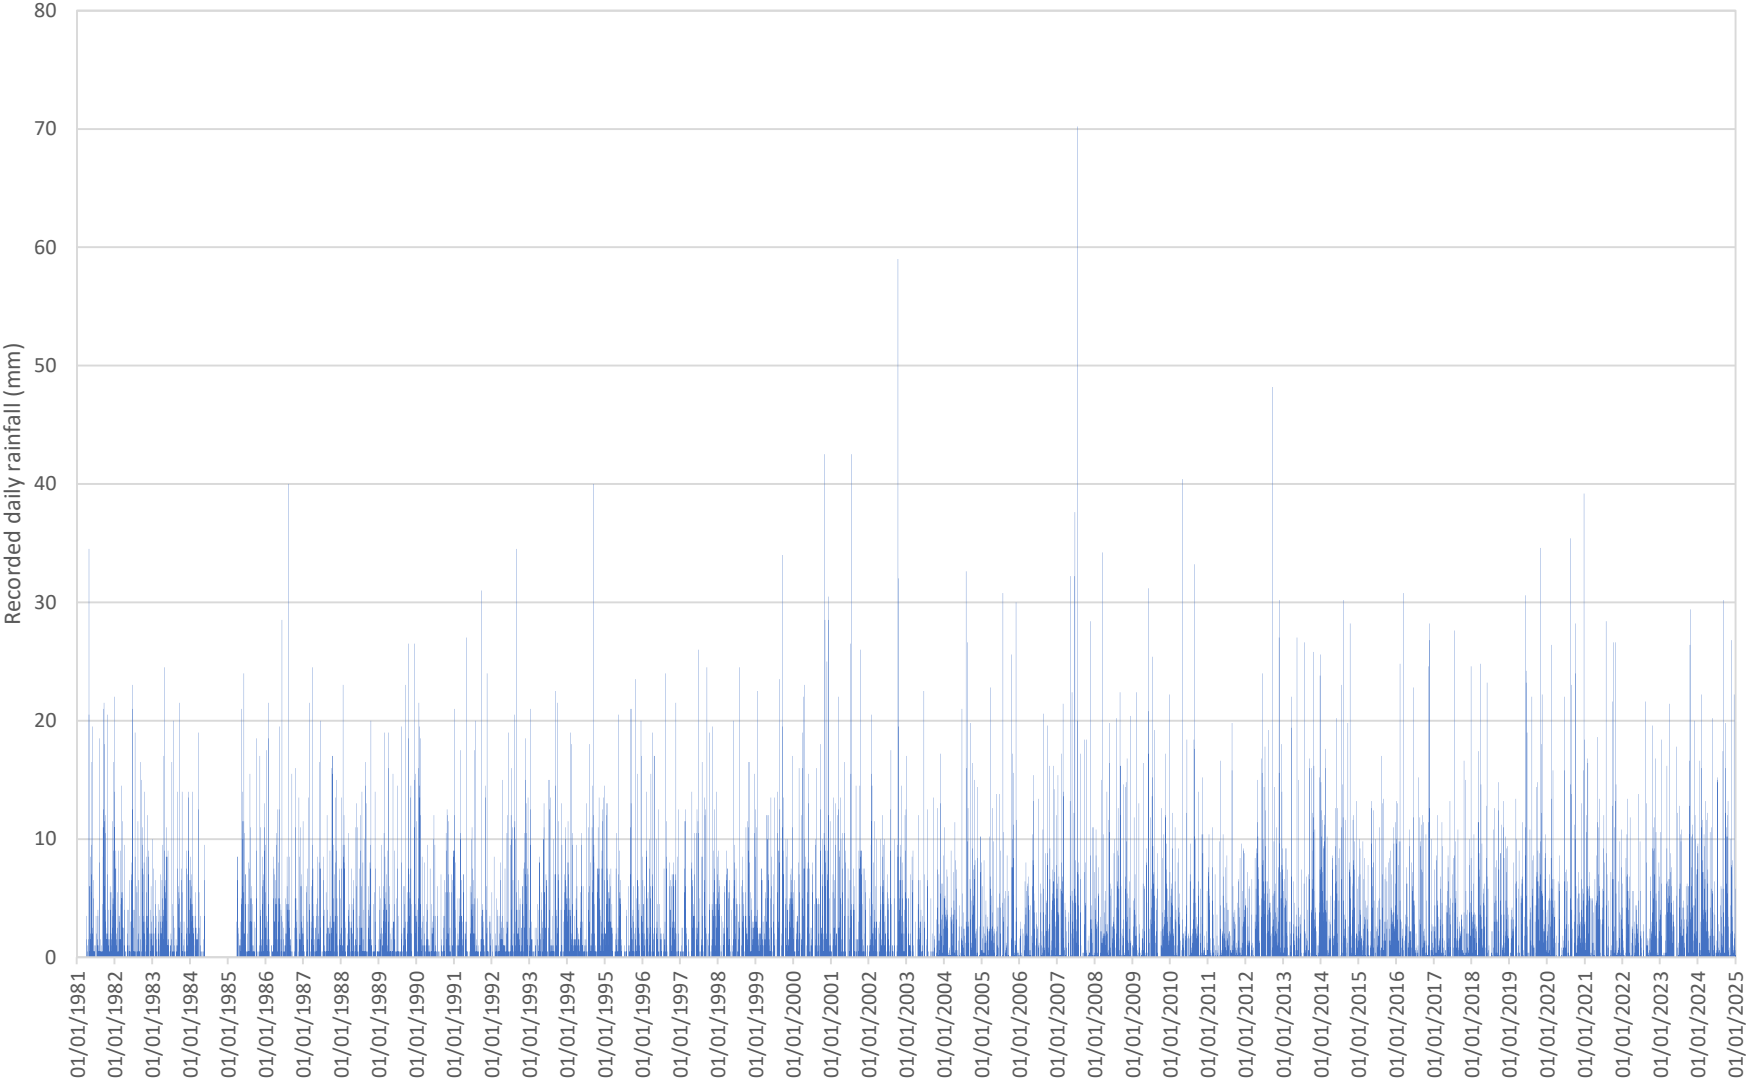

Over Farm (Station Ref: 1794) - Recorded Daily Rainfall

Ledbury, Ledbury Road (Station Ref: 1119) - Recorded Daily Rainfall

Sheriffs Lench (Station Ref: 1760) - Recorded Daily Rainfall