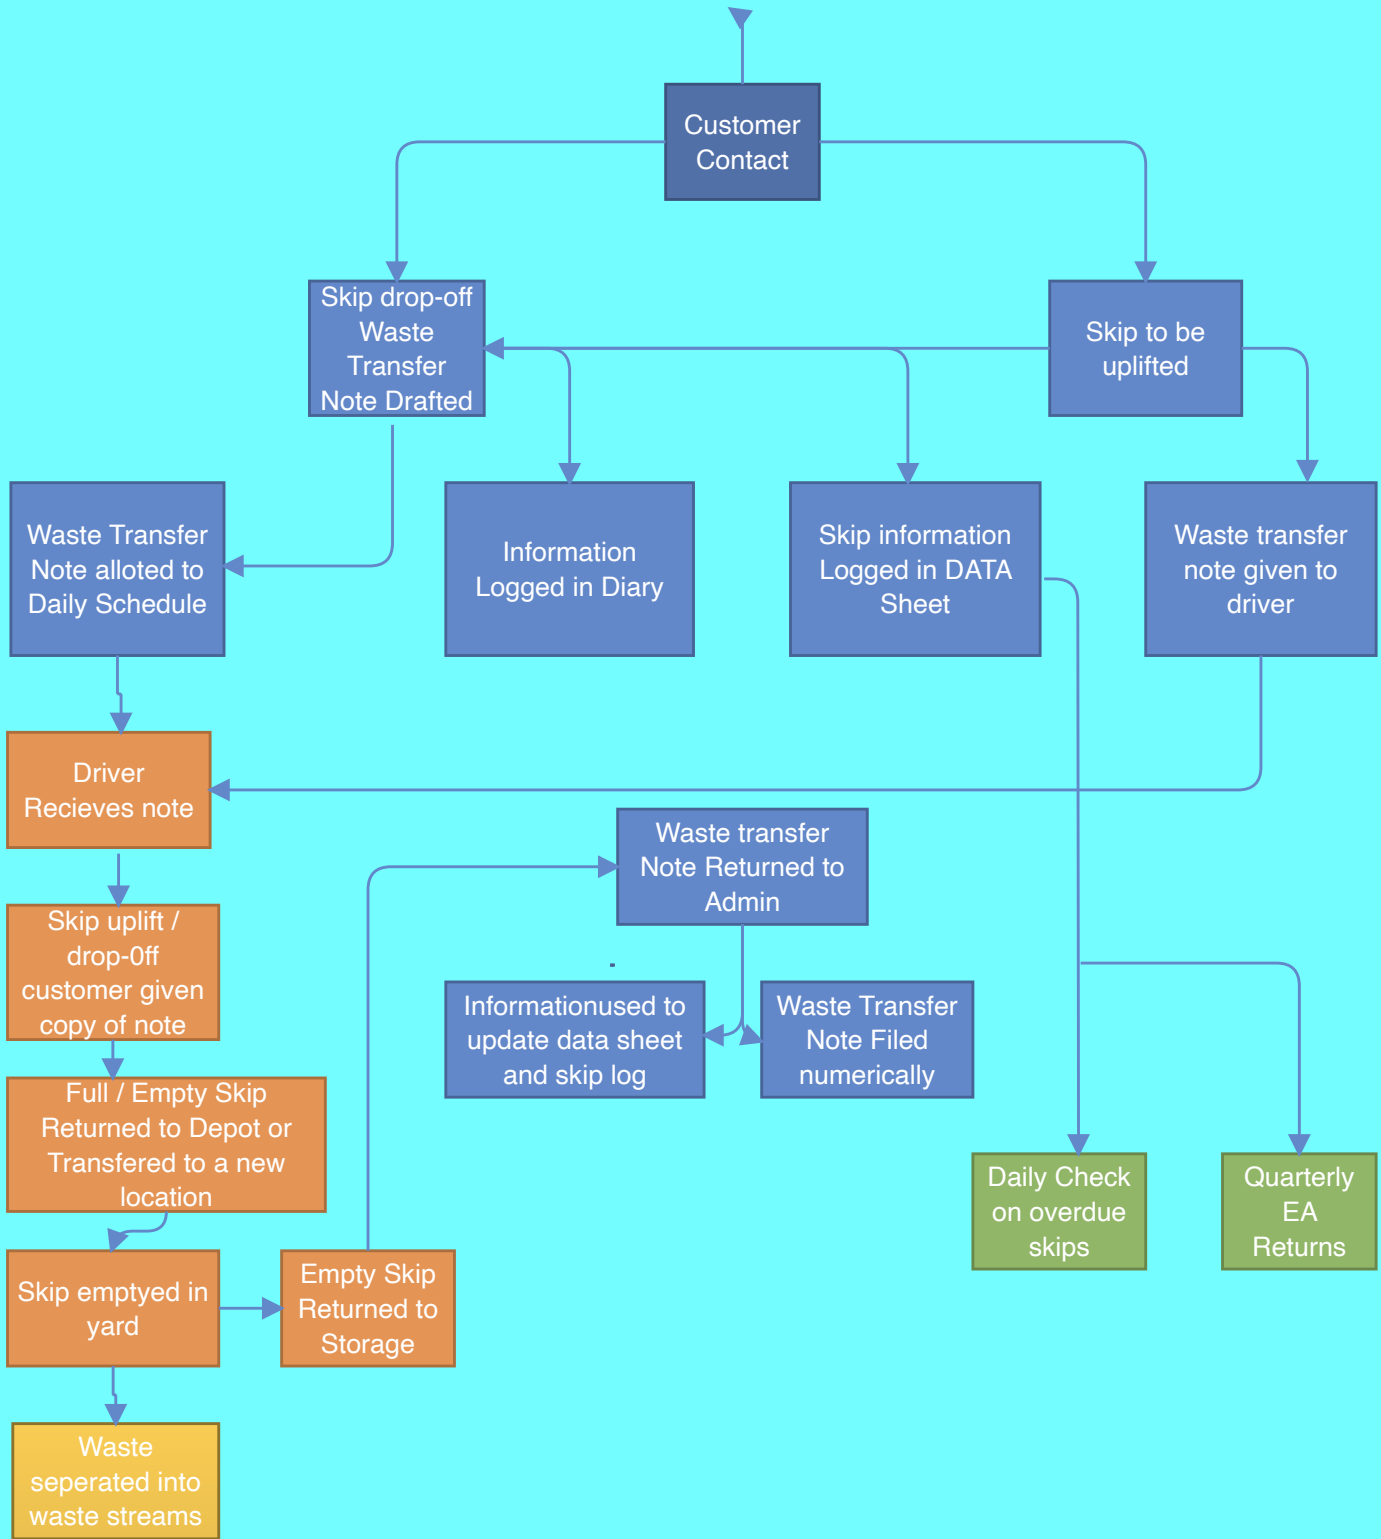

Waste and Skip Collection Flow Chart

- Admin
- Driver
- Yard Staff