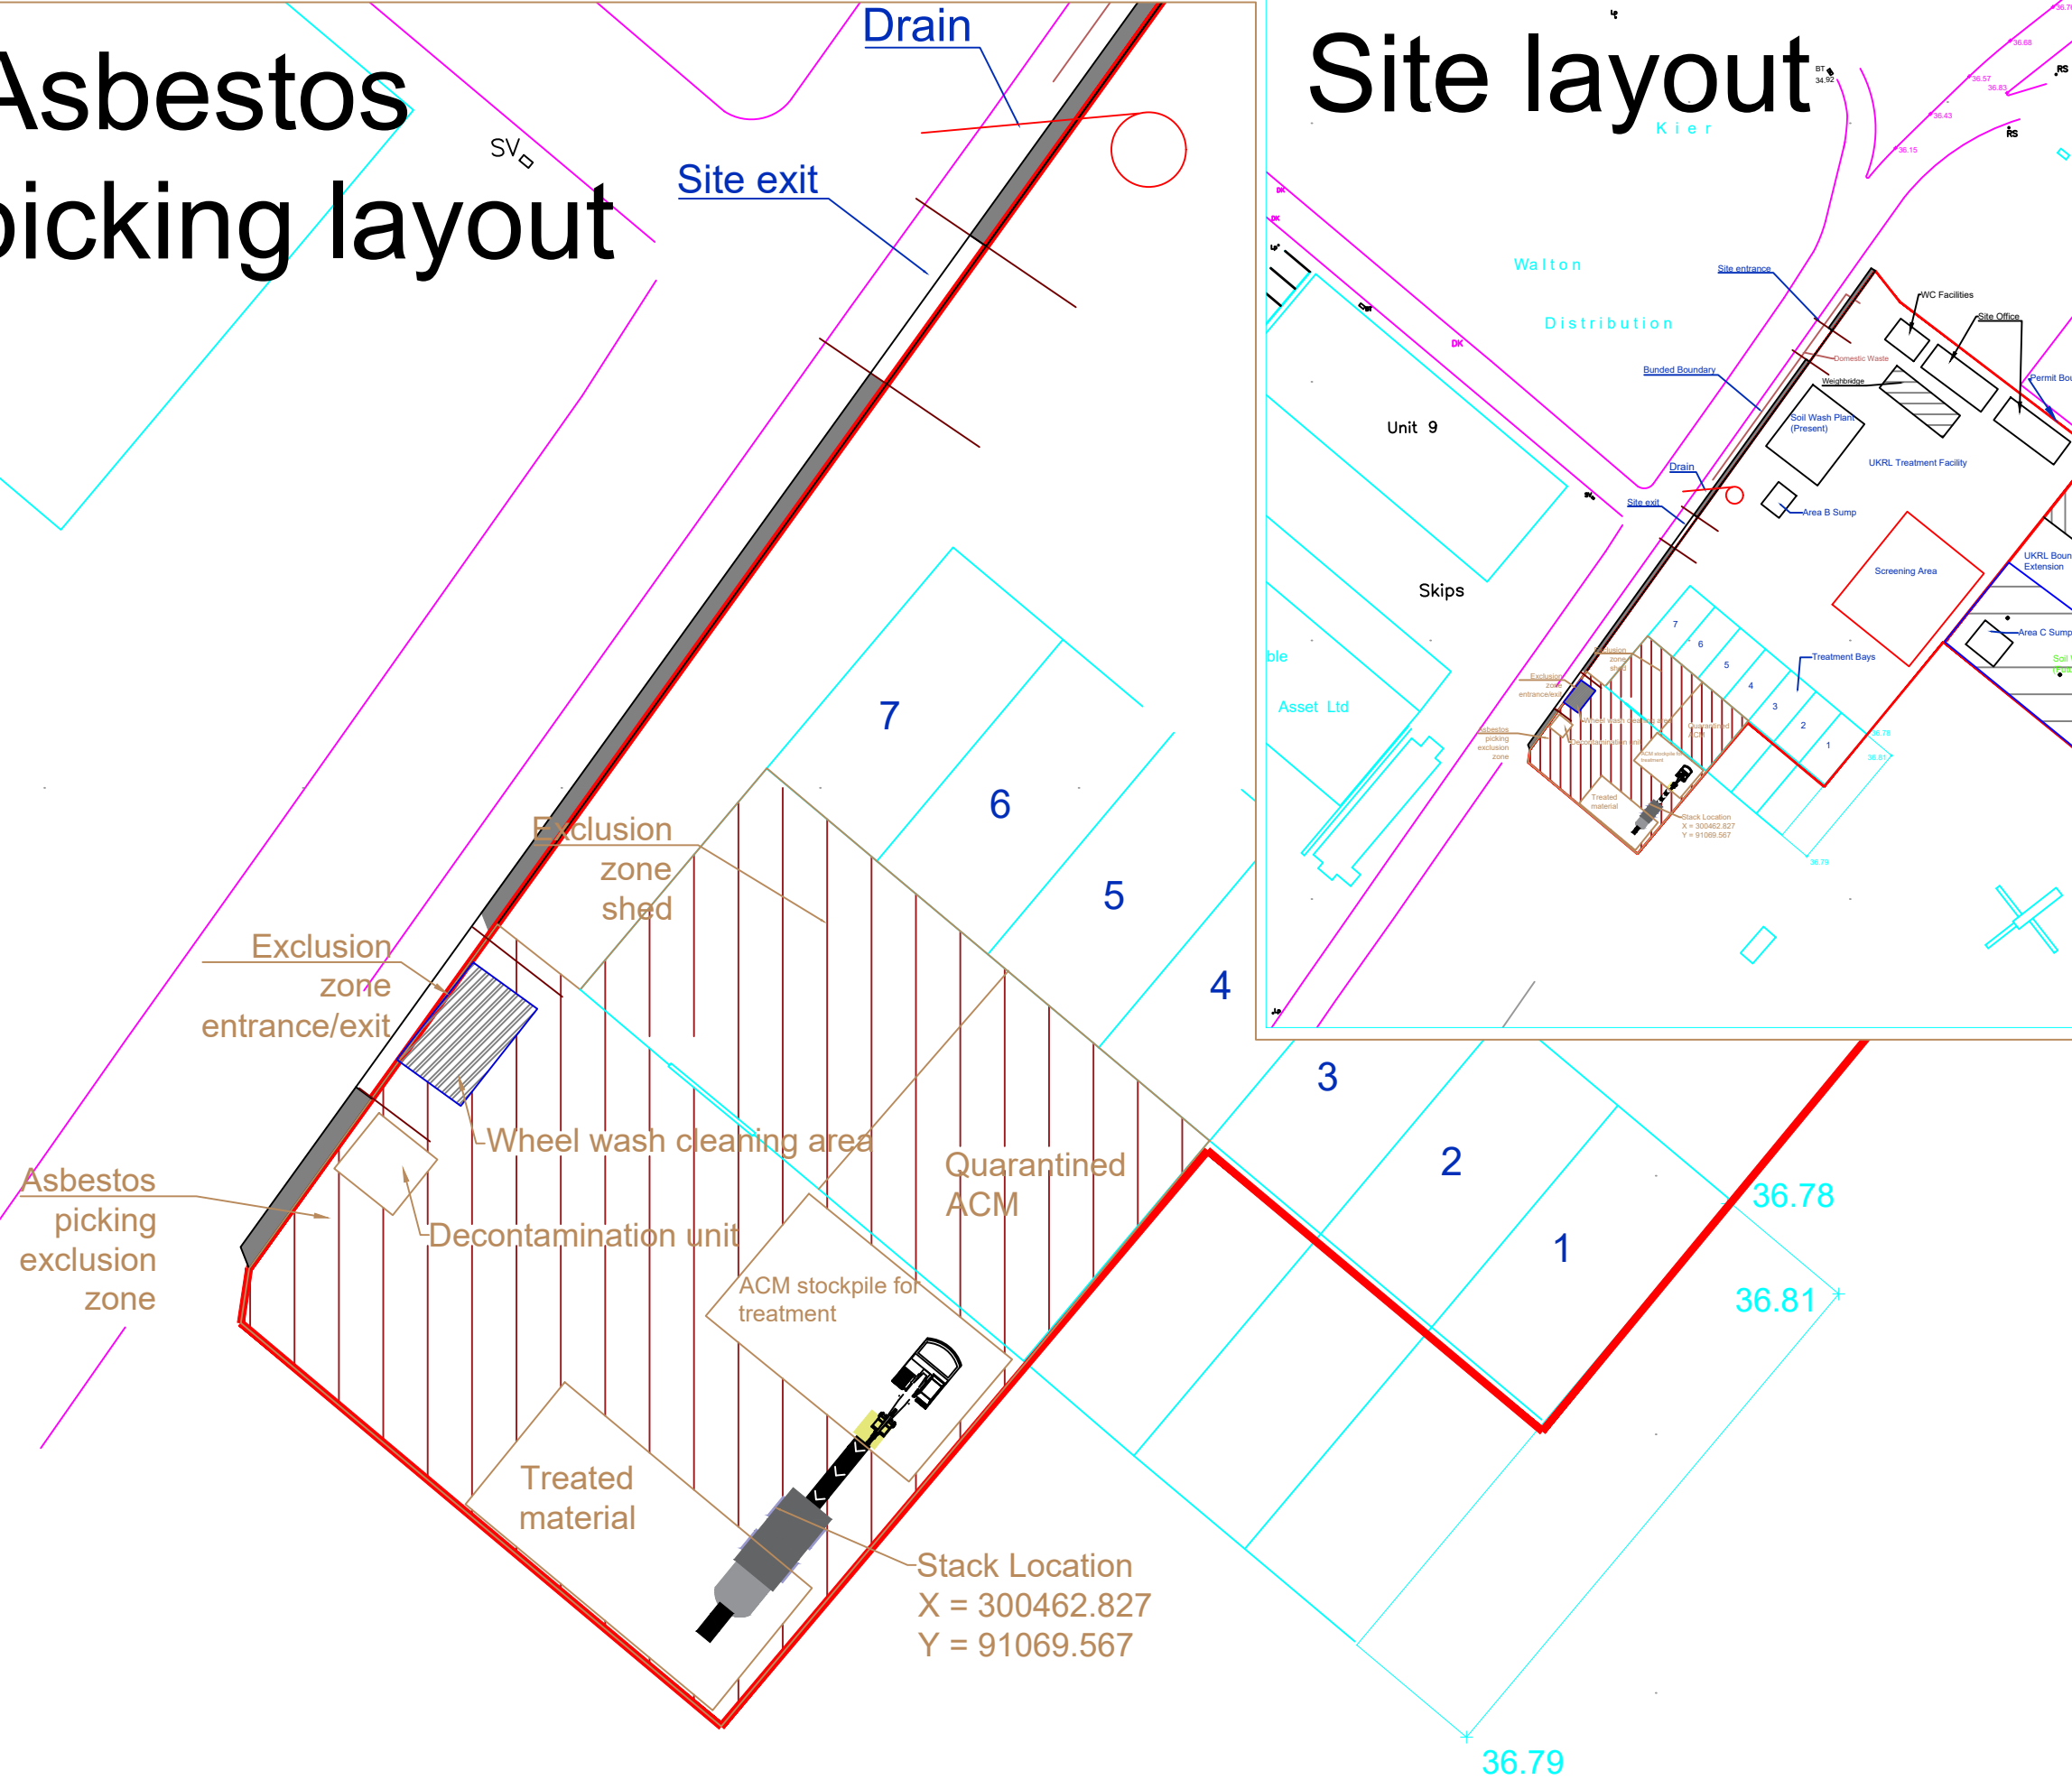

Asbestos picking layout

Site layout

UKRemediation Ltd

3b Greystoke Business Centre,
Highstreet,
Portishead,
BS20 6PY,

Drawing Title: UK Remediation Ltd
Asbestos picking layout

Drawing Number: E7555UK.D12.R01 Project Number: E7555UK

Client:
UK Remediation

Scale @ A0: Date: Drawn:
NTS 13/10/2025 CB