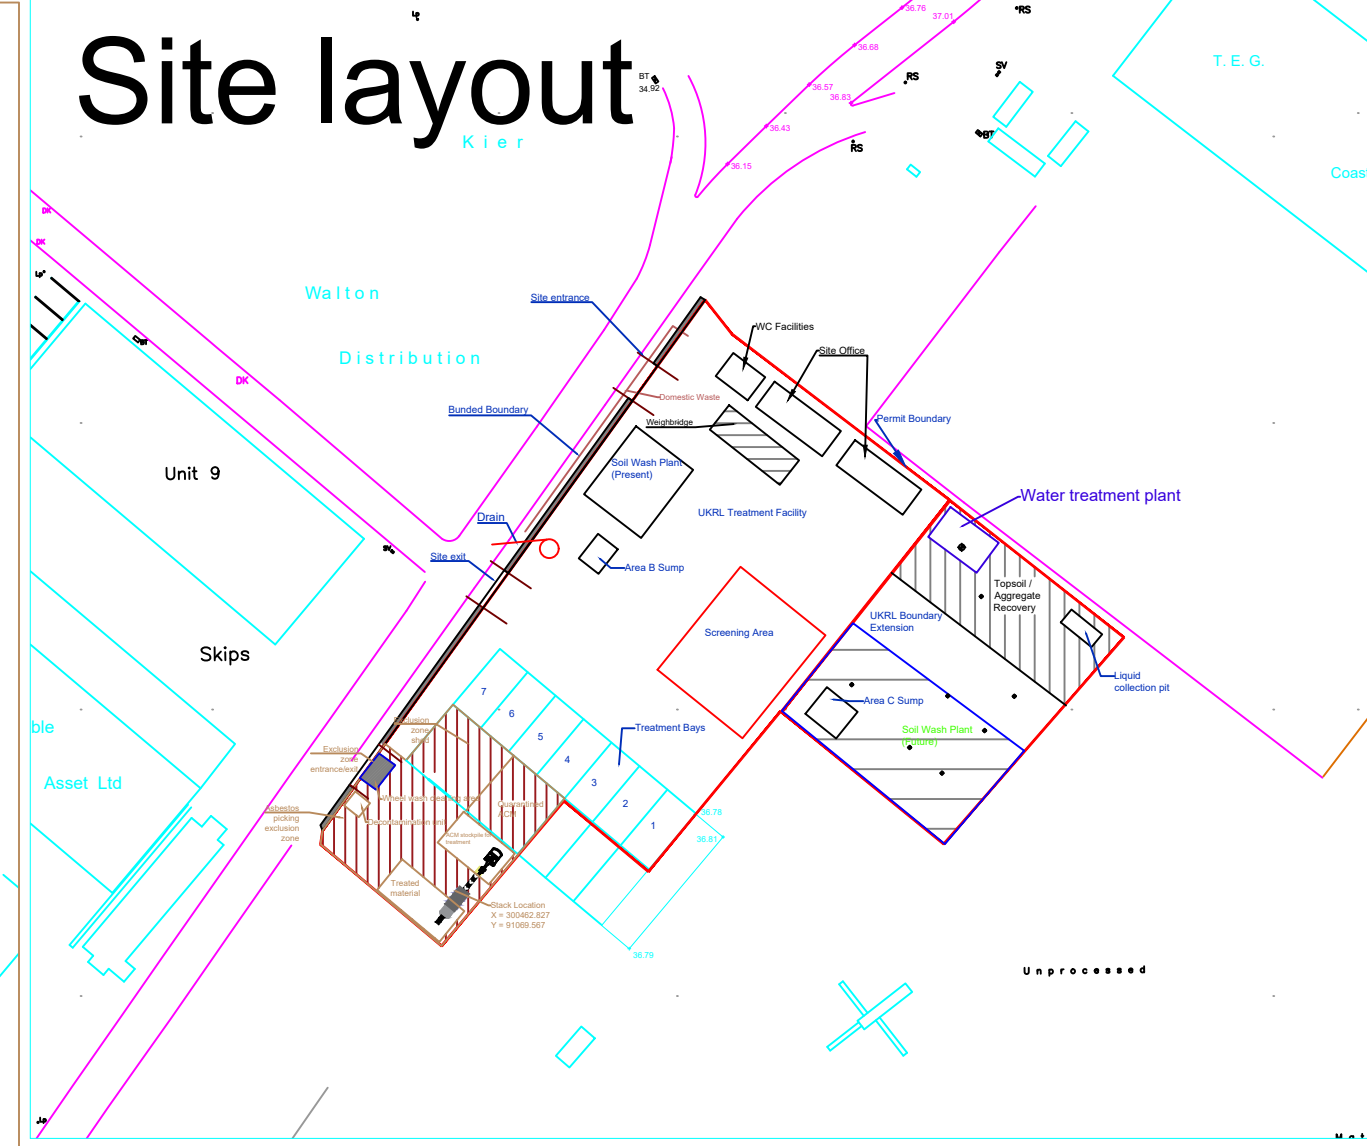

Asbestos picking layout

Site layout

UKRemediation Ltd

3b Greystoke Business Centre,
Highstreet,
Portishead,
BS20 6PY,

Drawing Title: UK Remediation Ltd
Asbestos picking layout

Drawing Number: E7555UK.D12.R01 Project Number: E7555UK

Client:
UK Remediation

Scale @ A0: Date: Drawn:
NTS 13/10/2025 CB