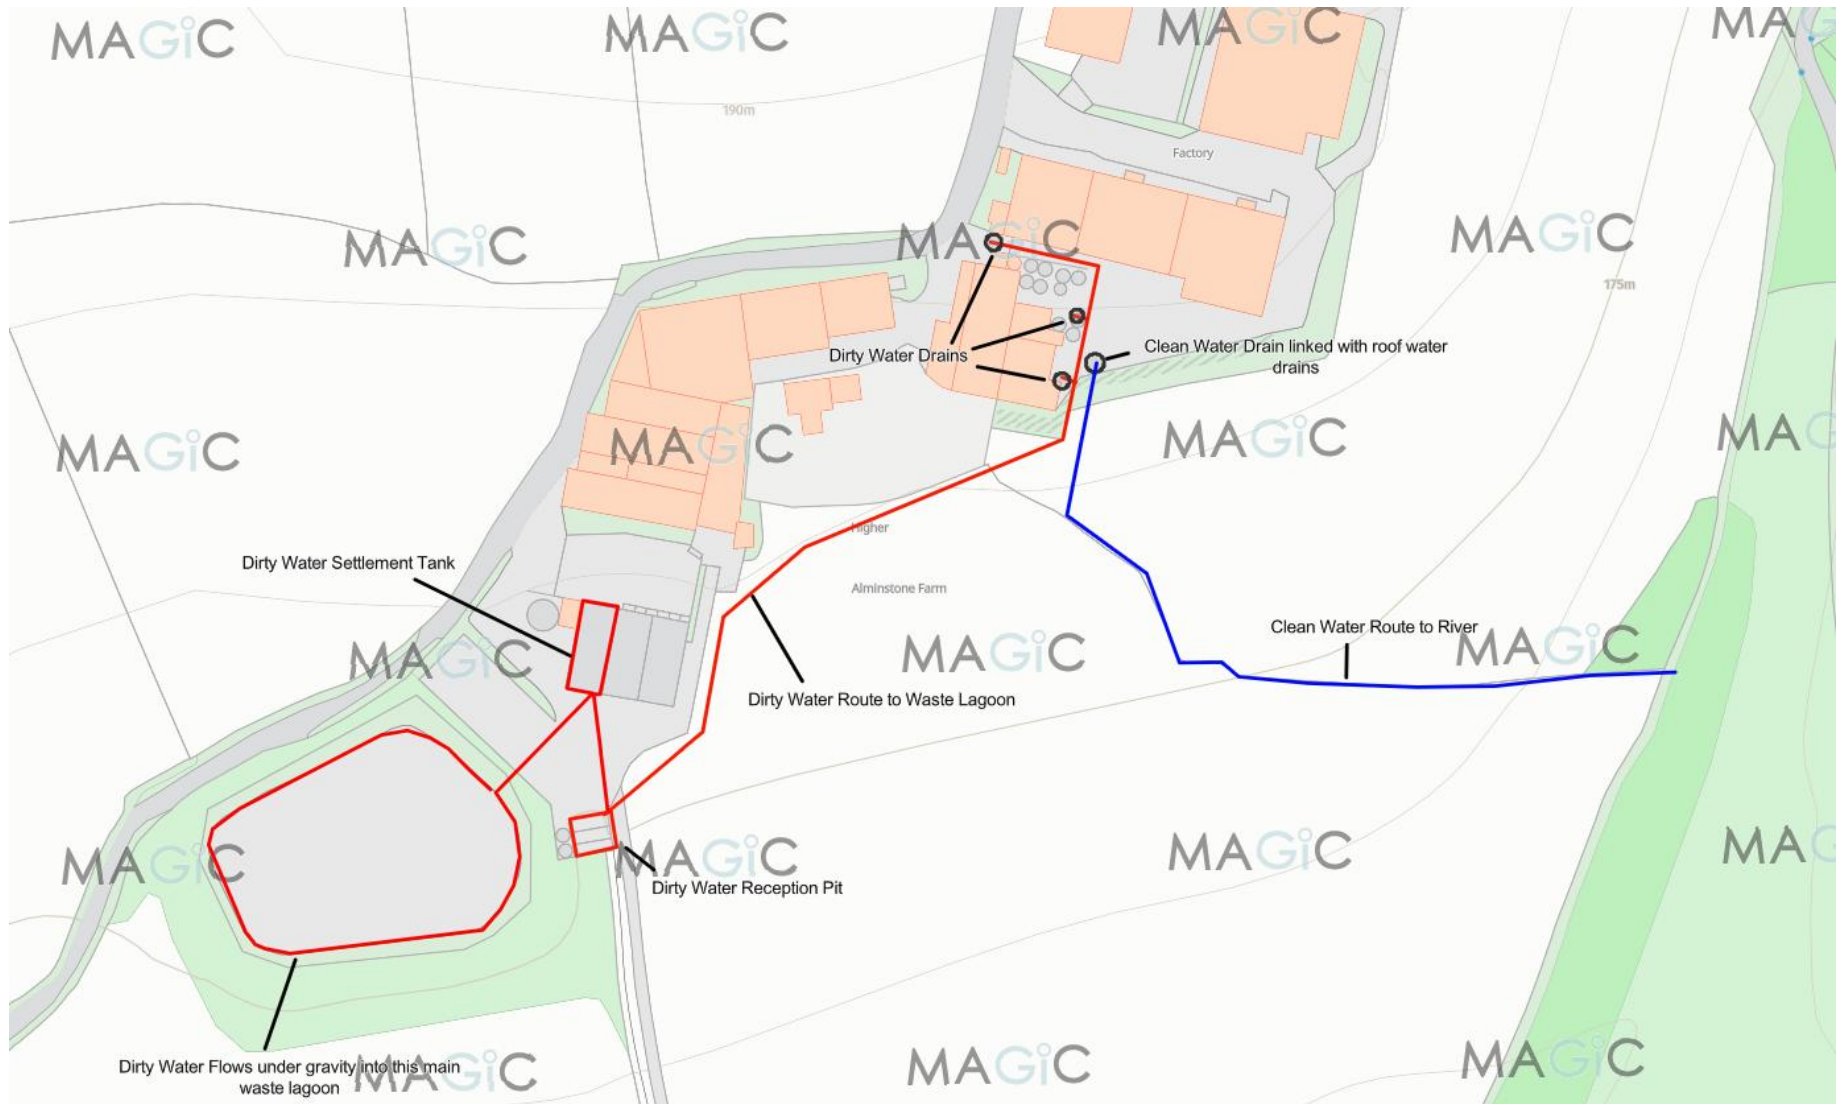

Site Drainage Plan (Outside Drains and Water Overview schematic)

Parkham Farm cheese Factory -Site Drainage Plan (Outside Drains and Water Overview schematic)