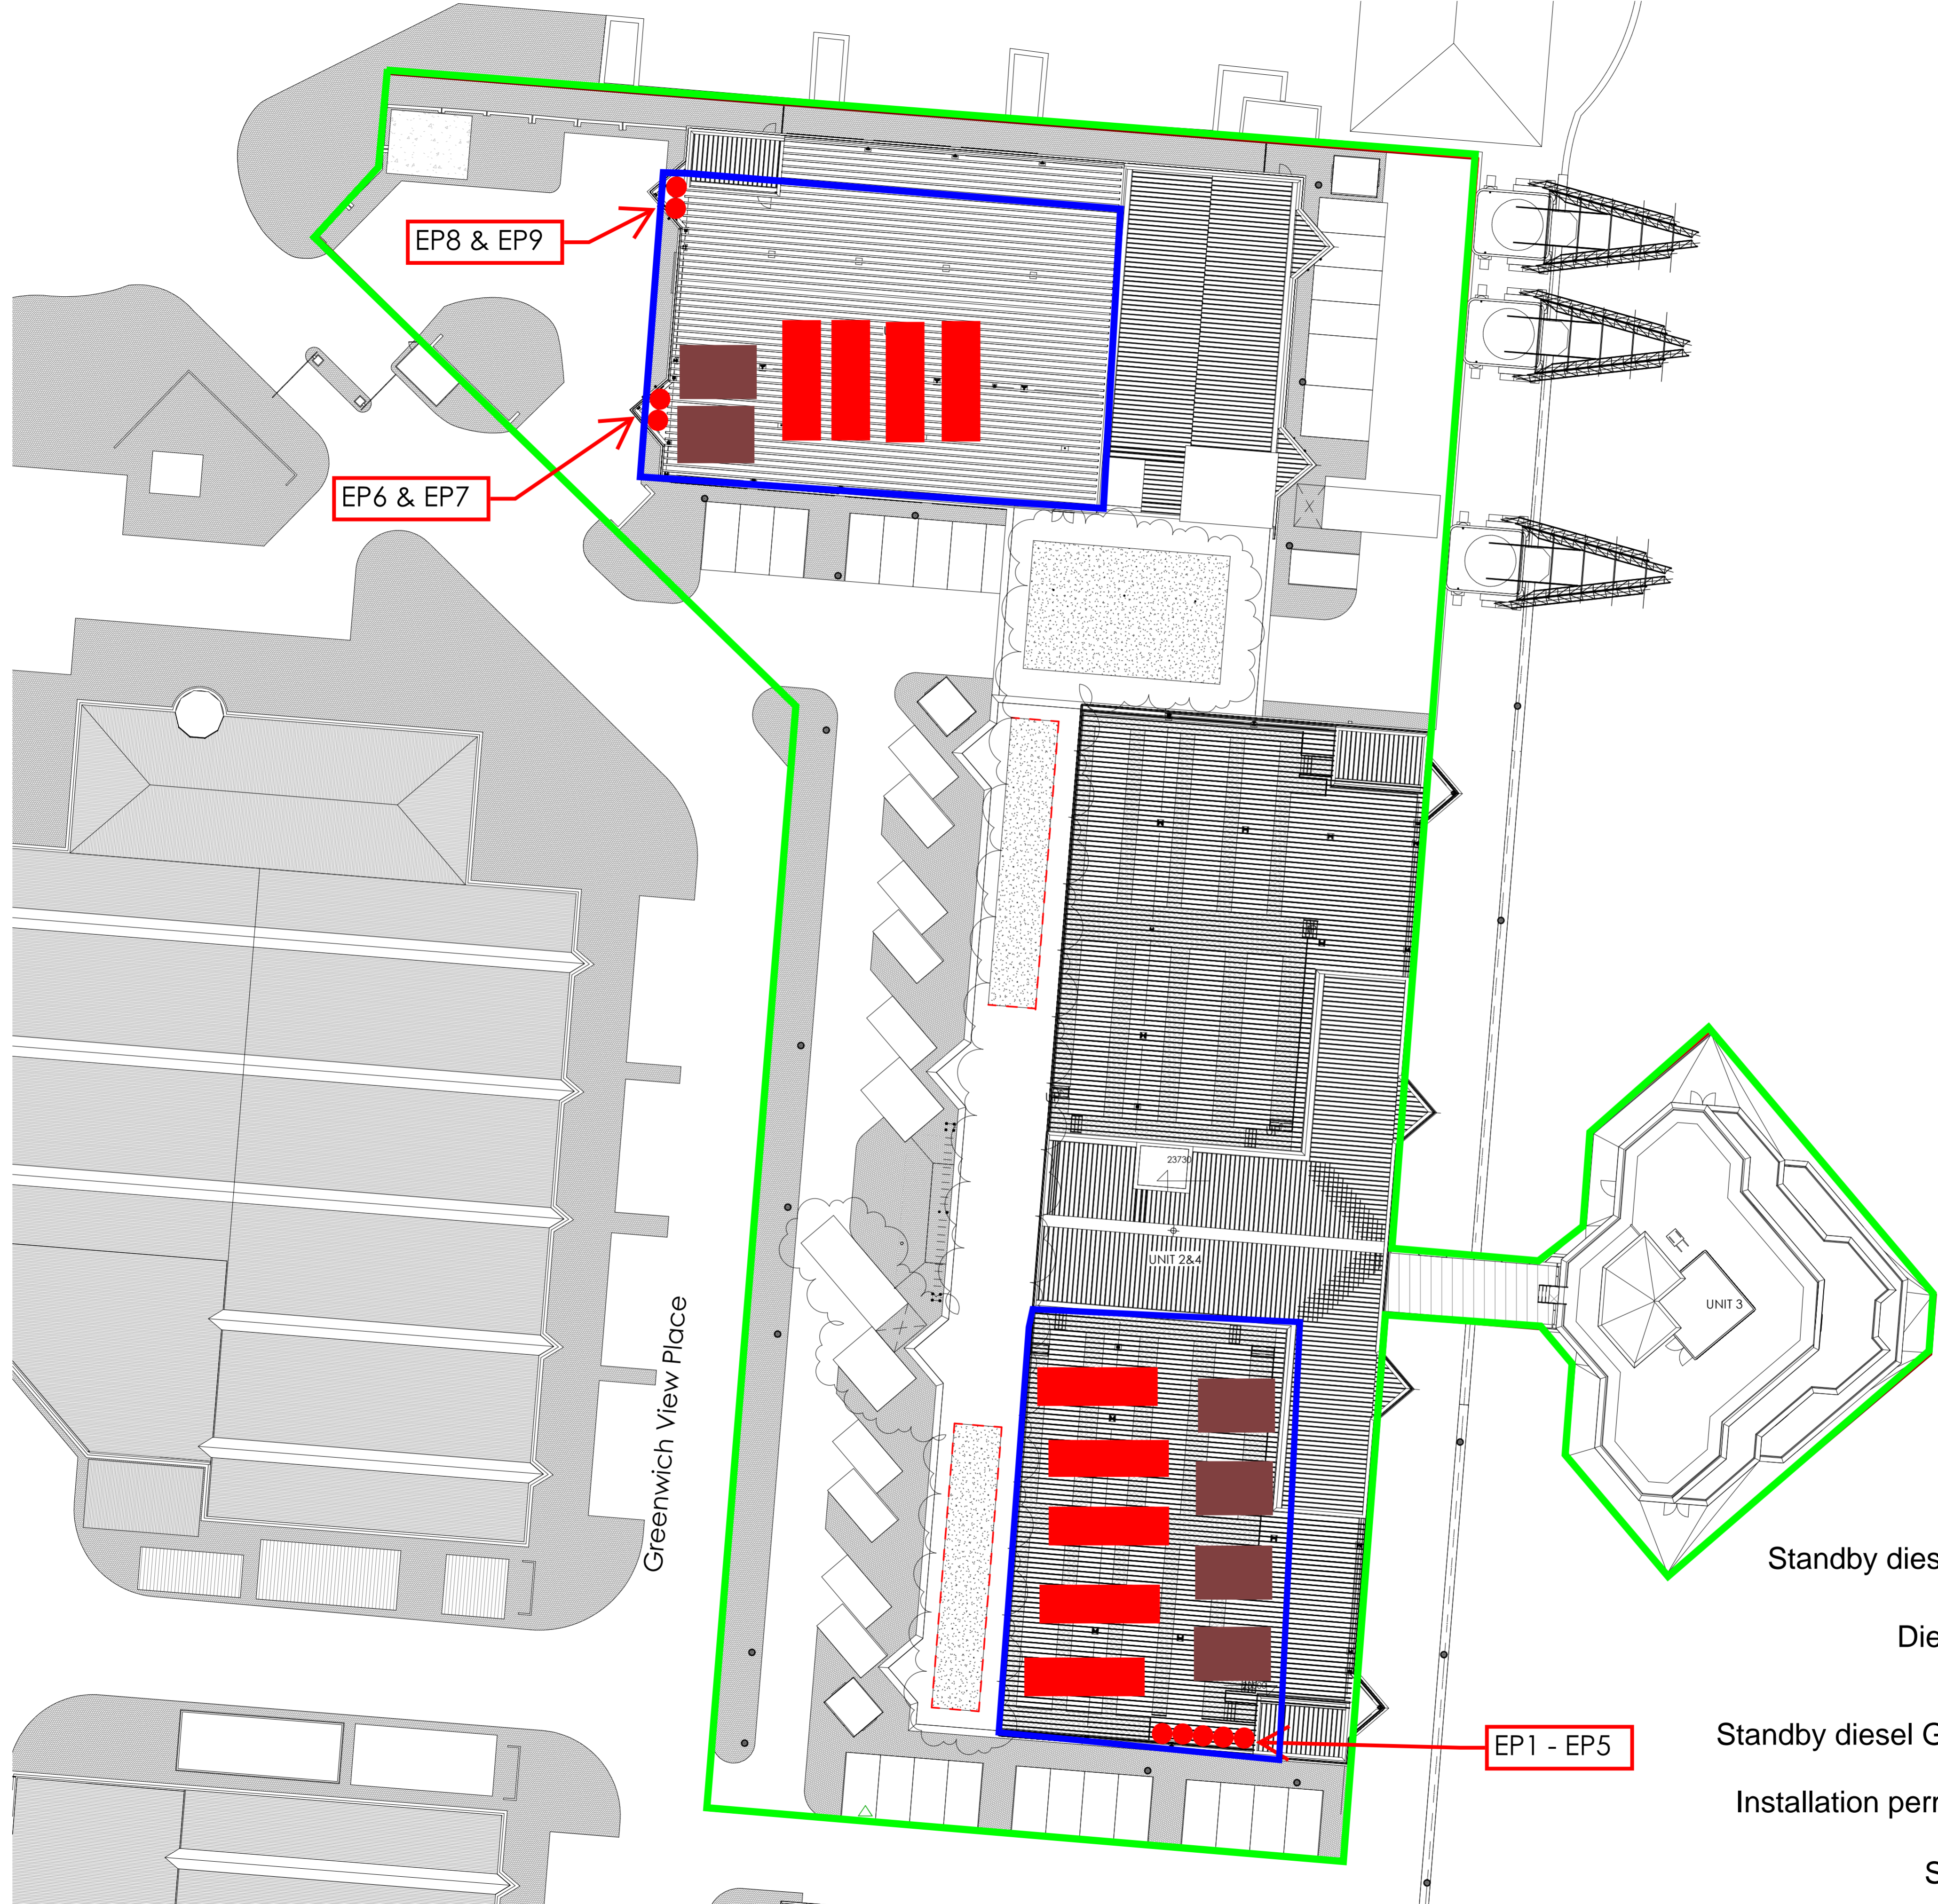

Greenwich Reach

Old Royal Naval College

500m

Millwall

f Dogs

Millwall  
Outer Dock

Docklands  
Academy  
(Coll)

**Envirocheck**<sup>®</sup>

LANDMARK INFORMATION GROUP\*

© Crown Copyright. All Rights Reserved. License Number 100022432.

100m

West India and Millwall Docks

- Standby diesel Generator
- Diesel Bulk tank
- Standby diesel Generator flue
- Installation permit boundary
- Site boundary