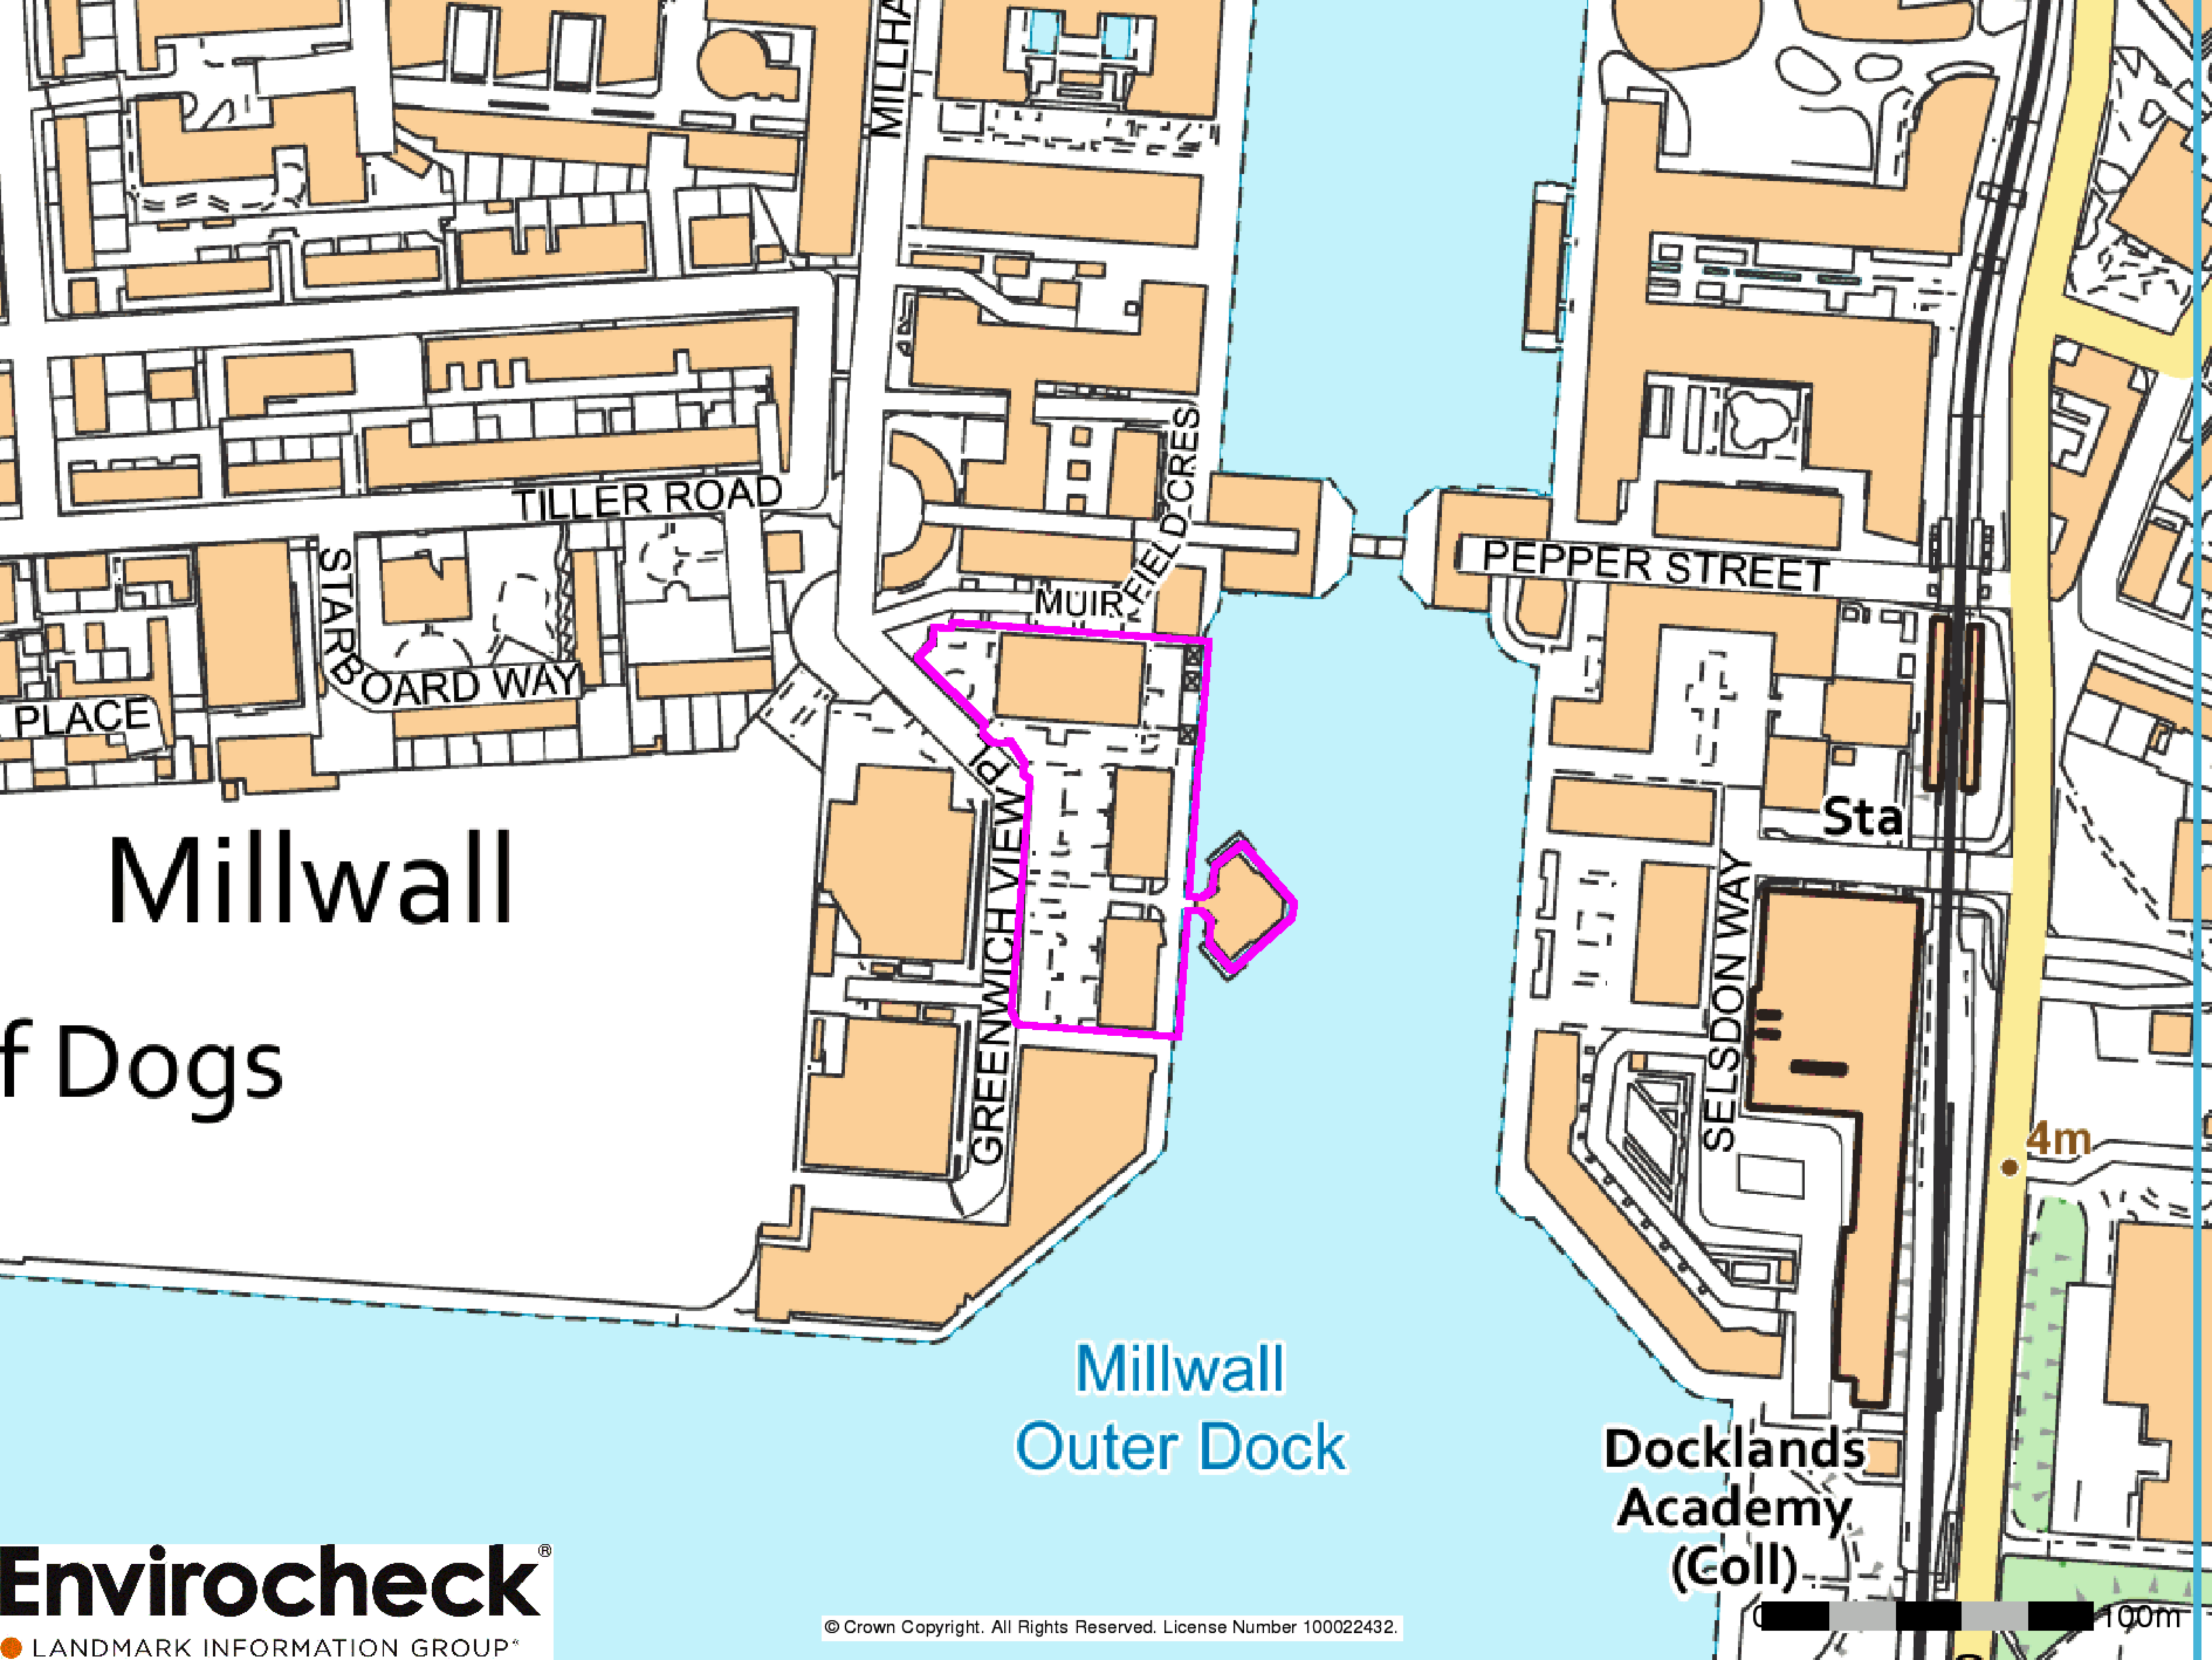

**Envirocheck**

LANDMARK INFORMATION GROUP

© Crown Copyright. All Rights Reserved. License Number 100022432.

**Envirocheck**

LANDMARK INFORMATION GROUP

© Crown Copyright. All Rights Reserved. License Number 100022432.

Greenwich Reach

Old Royal Naval College

500m

Millwall

f Dogs

Millwall  
Outer Dock

Docklands  
Academy  
(Coll)

**Envirocheck**<sup>®</sup>

LANDMARK INFORMATION GROUP\*

© Crown Copyright. All Rights Reserved. License Number 100022432.

100m

West India and Millwall Docks

- Standby diesel Generator
- Diesel Bulk tank
- Standby diesel Generator flue
- Installation permit boundary
- Site boundary