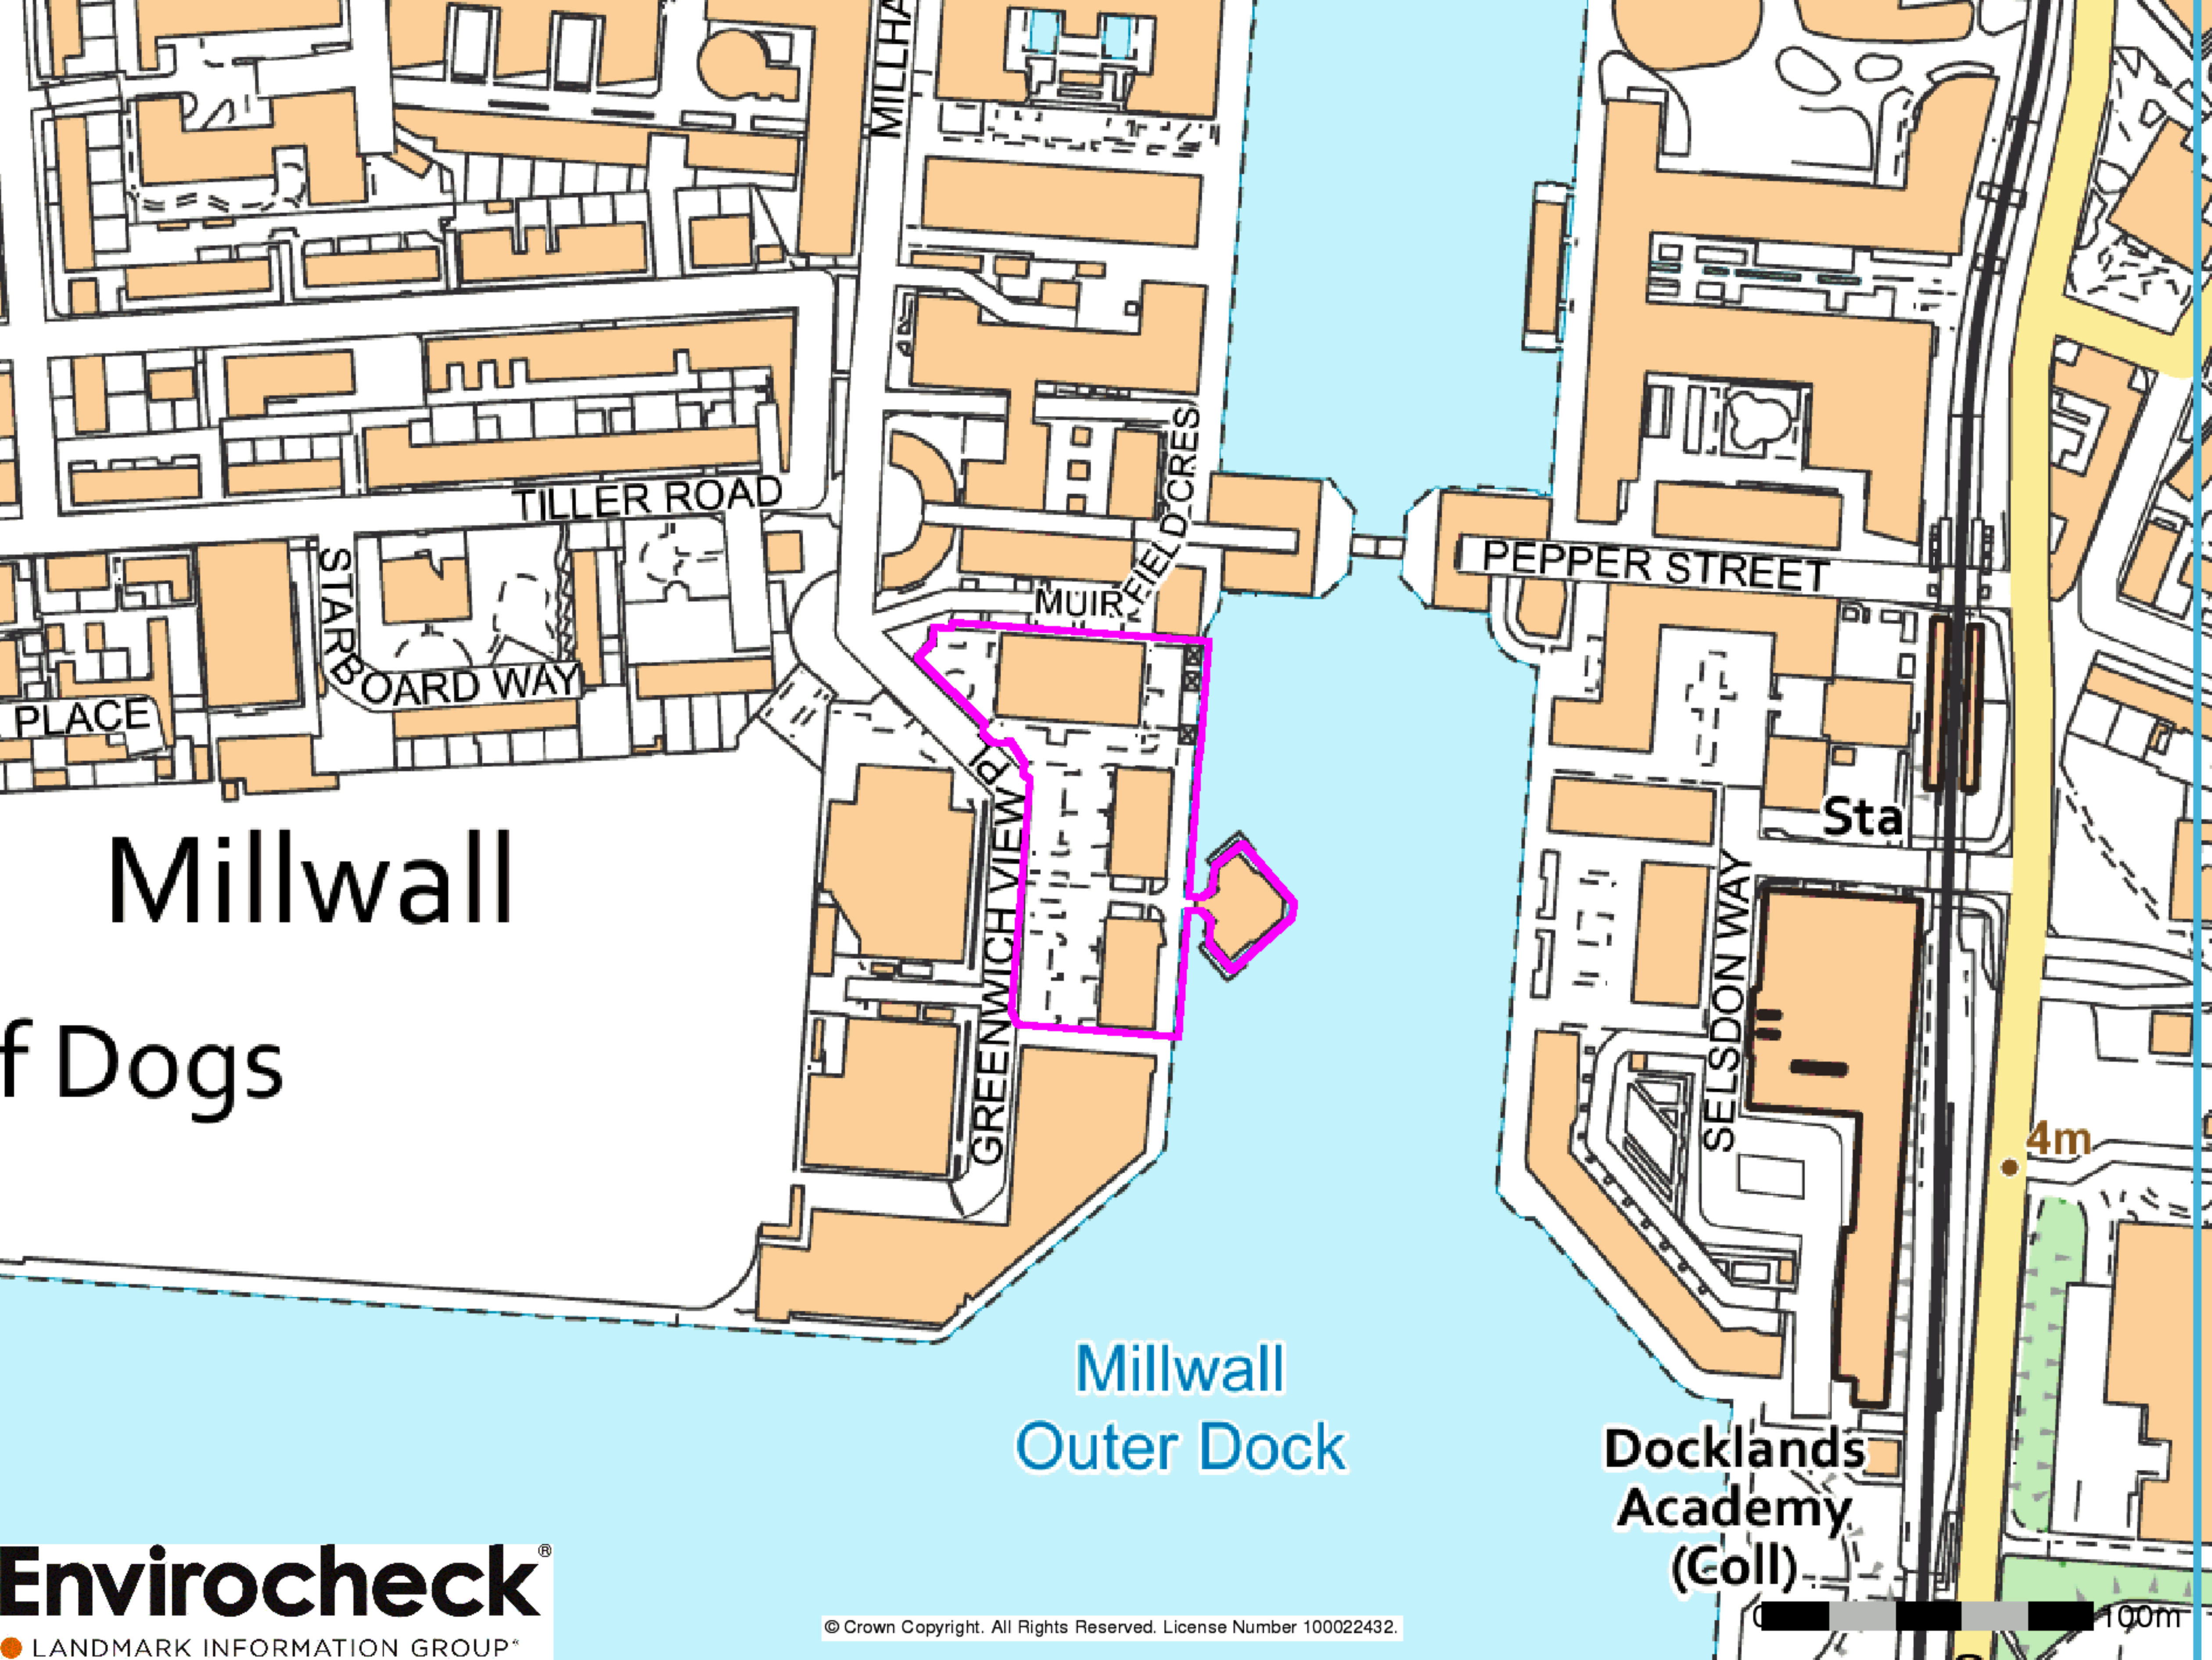

**Envirocheck**

LANDMARK INFORMATION GROUP\*

© Crown Copyright. All Rights Reserved. License Number 100022432.

Old Royal Naval College

500m

Millwall

f Dogs

Millwall  
Outer Dock

Docklands  
Academy  
(Coll)

**Envirocheck**<sup>®</sup>

LANDMARK INFORMATION GROUP\*

© Crown Copyright. All Rights Reserved. License Number 100022432.

100m