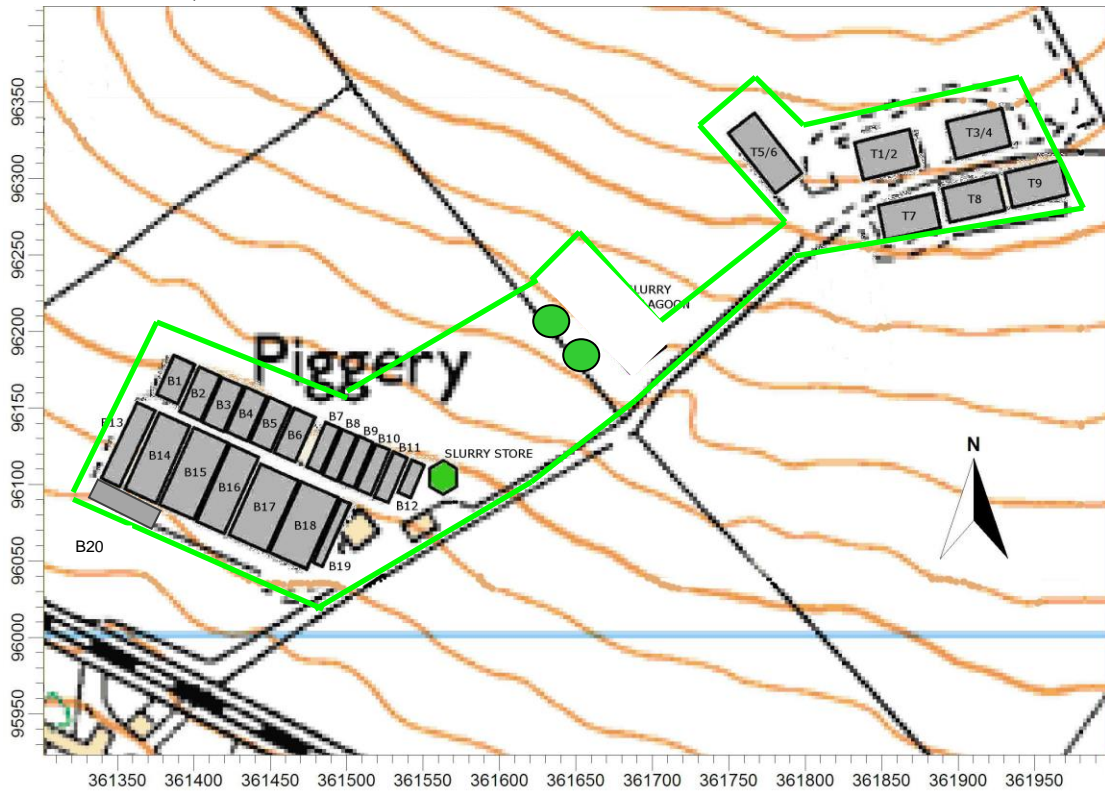

Doc 008 – Site Boundary Plan
Crockway Farm 10/01/2024
EPR /YP3136ZQ

This map is reproduced from Ordnance Survey material with the permission of Ordnance Survey on behalf of the Controller of Her Majesty's Stationery Office © Crown copyright. Unauthorised reproduction infringes Crown Copyright and may lead to prosecution or civil proceedings. ADAS licence no. AL100020033. October 2011.