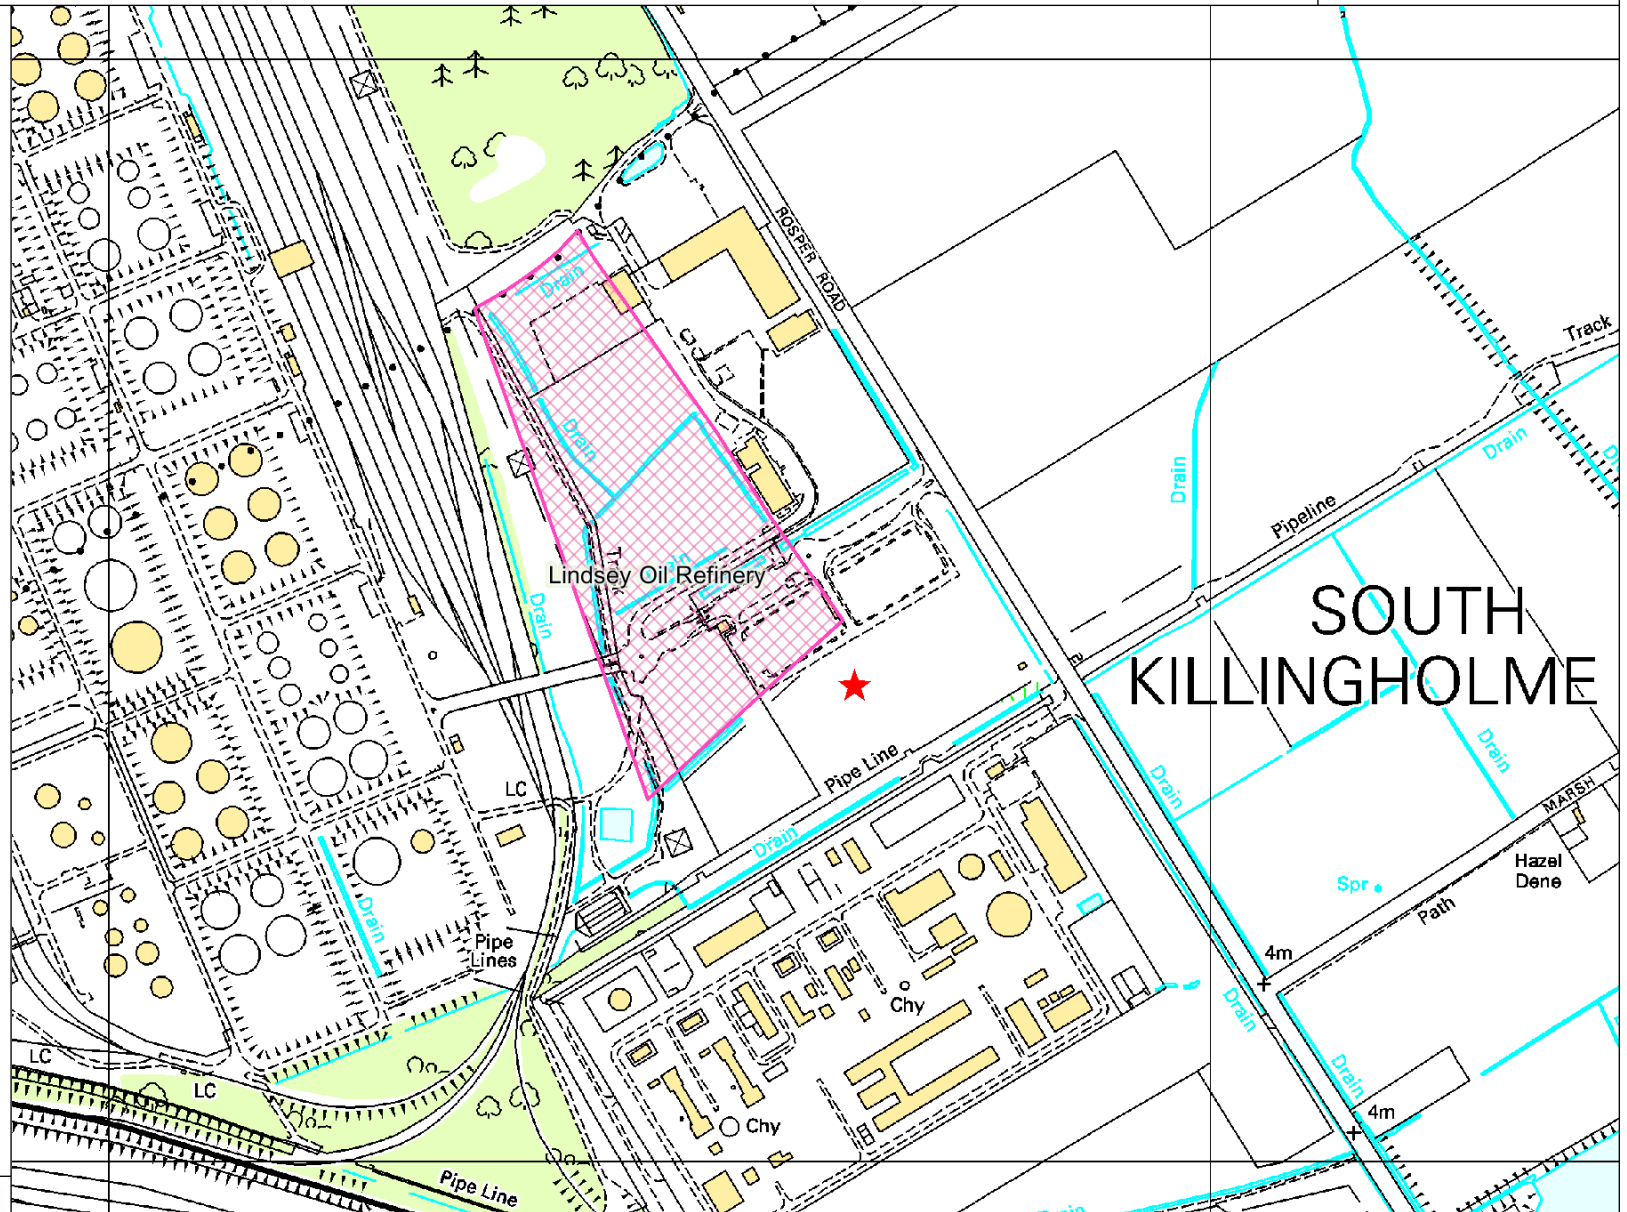

VPI Immingham - ARCOM enquiry

- Legend**
- Authorised Landfill Sites
 - Historic Landfill Sites

SOUTH KILLINGHOLME

0 65 130 195 m.