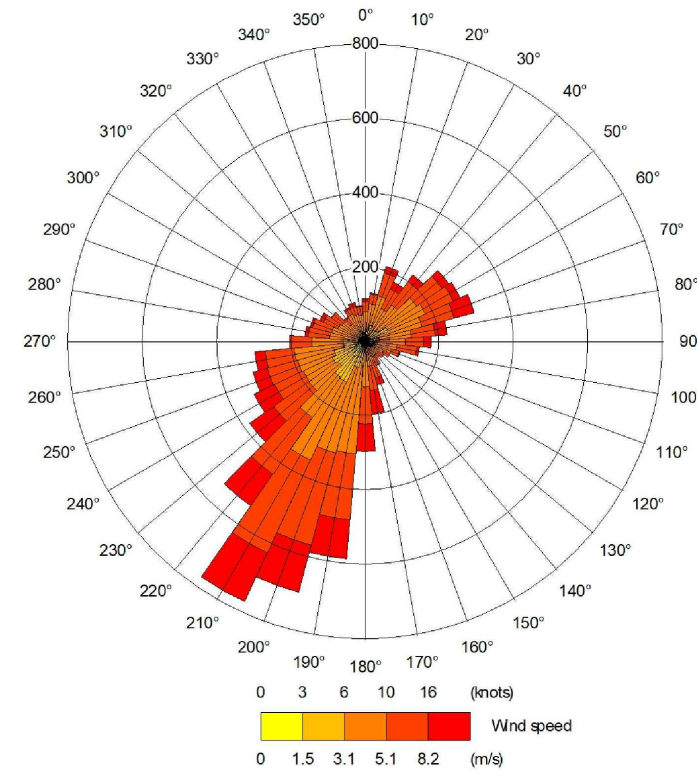

2012

2013

2016

2014

2015

North Beck Energy Centre

Figure 8.8

Wind Roses

Scale
NTS

Date
January 2017