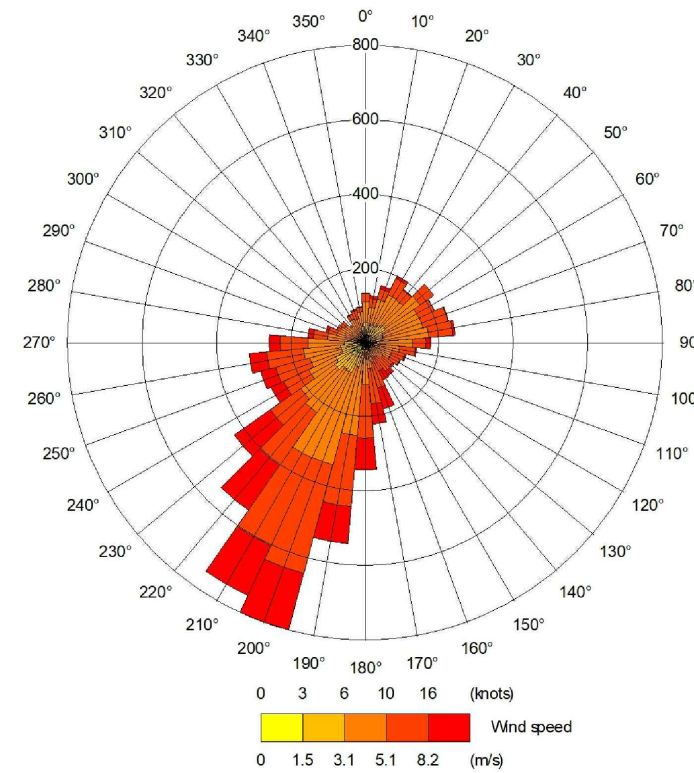

2012

2013

2016

2014

2015

North Beck Energy Centre

Figure 8.8

Wind Roses

Scale
NTS

Date
January 2017