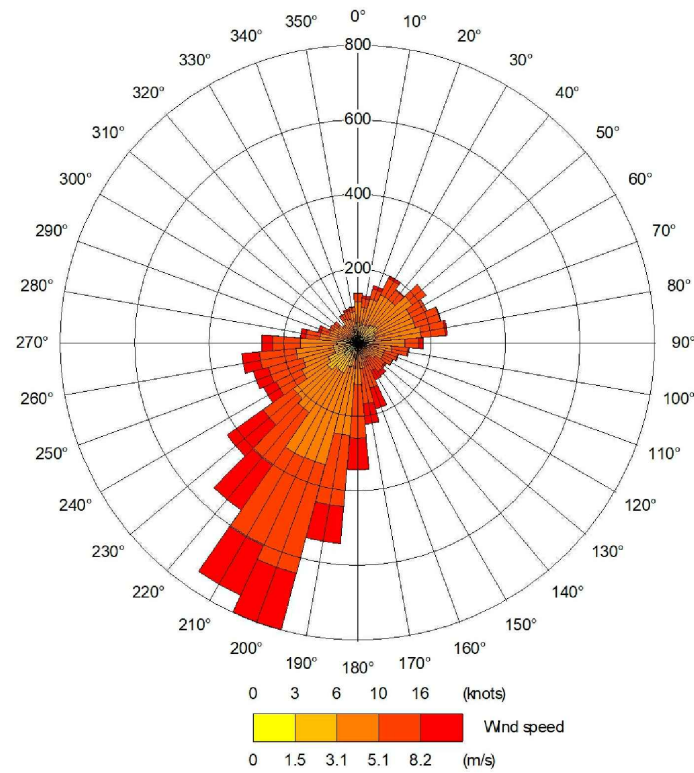

2012

2013

2016

2014

2015

North Beck Energy Centre

Figure 8.8

Wind Roses

Scale
NTS

Date
January 2017