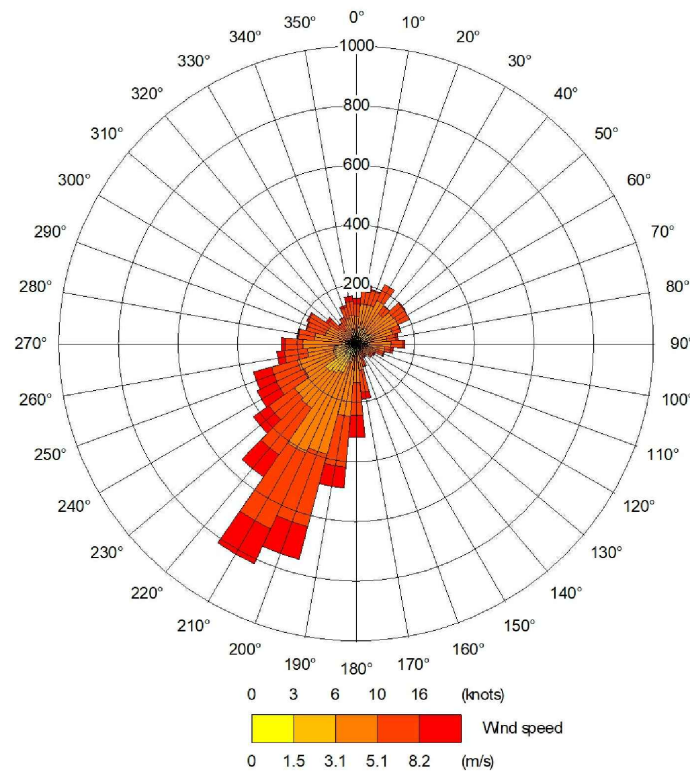

2012

2013

2016

2014

2015

North Beck Energy Centre

Figure 8.8

Wind Roses

Scale
NTS

Date
January 2017