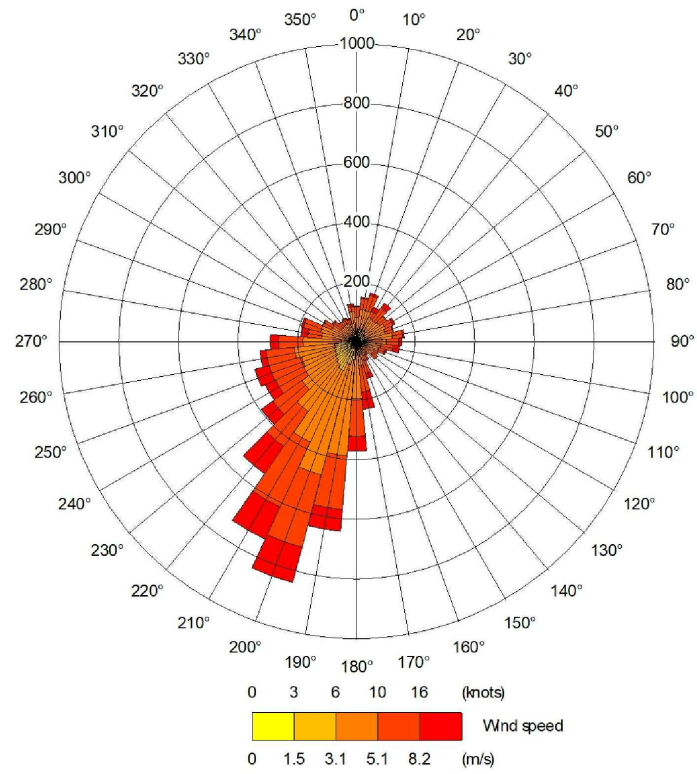

2012

2013

2016

2014

2015

North Beck Energy Centre

Figure 8.8

Wind Roses

Scale
NTS

Date
January 2017