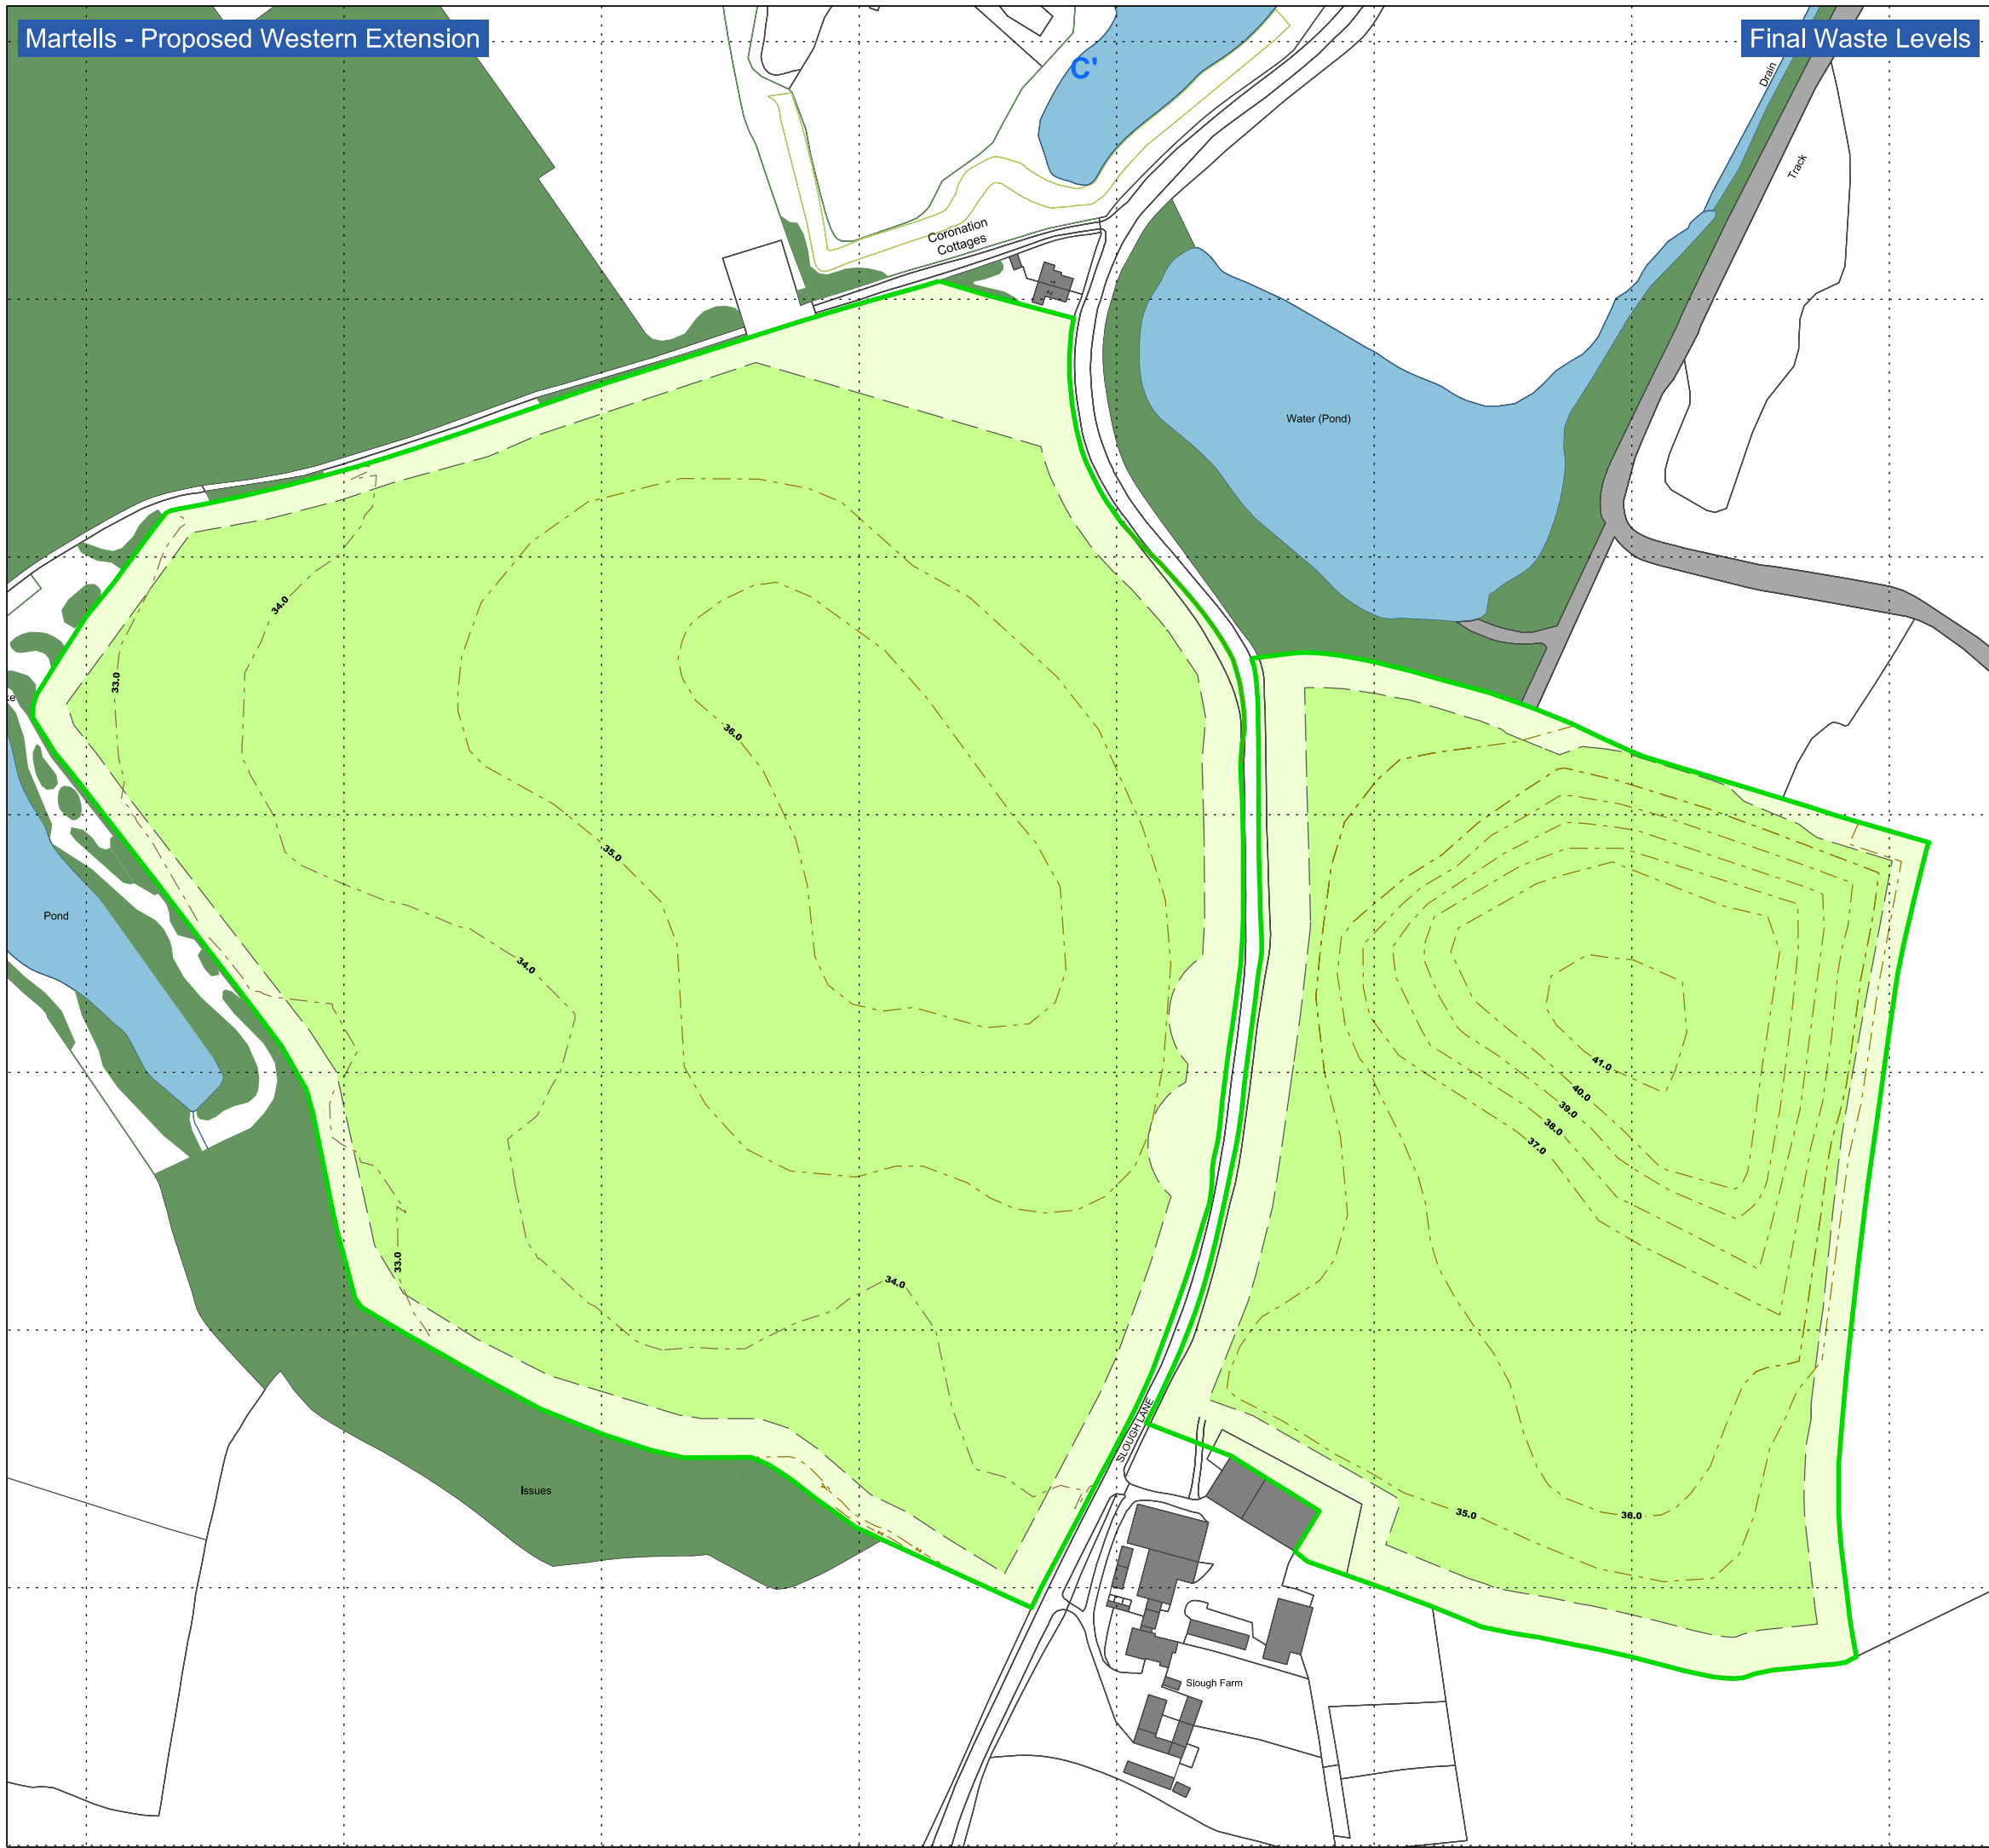

LEGEND

-  Permit Boundary
-  Restoration Contours (m aOD)
-  Perimeter Boreholes
-  Permitted In-Waste Boreholes (G1-G6)
-  Proposed In-Waste Boreholes (G7-G30)

PROJECT
Martells - Proposed Western Extension - Permit

DRAWING TITLE
Monitoring and Extraction Point Plan

DATE
February 2020

SCALE
1:2,500 @ A3

DRAWING No.
KD.MTQ.3.003

DRAWING STATUS
FINAL

Reproduced from Ordnance Survey digital map data © Crown Copyright. All rights reserved. License number 0100031673
THIS DRAWING MAY NOT BE USED WITHOUT CONSENT OF PDE CONSULTING LTD
01284 764085 . www.pdeconsulting.co.uk

LEGEND

-  Permit Boundary
-  Contours - Final Waste Levels (m aOD)

PROJECT

Martells - Proposed Western Extension - Permit

DRAWING TITLE

Final Waste Levels

DATE

February 2020

SCALE

1:2,500 @ A3

DRAWING No.

KD.MTQ.3.004

DRAWING STATUS

FINAL

Reproduced from Ordnance Survey digital map data © Crown Copyright. All rights reserved. License number 0100031673

THIS DRAWING MAY NOT BE USED WITHOUT CONSENT OF PDE CONSULTING LTD