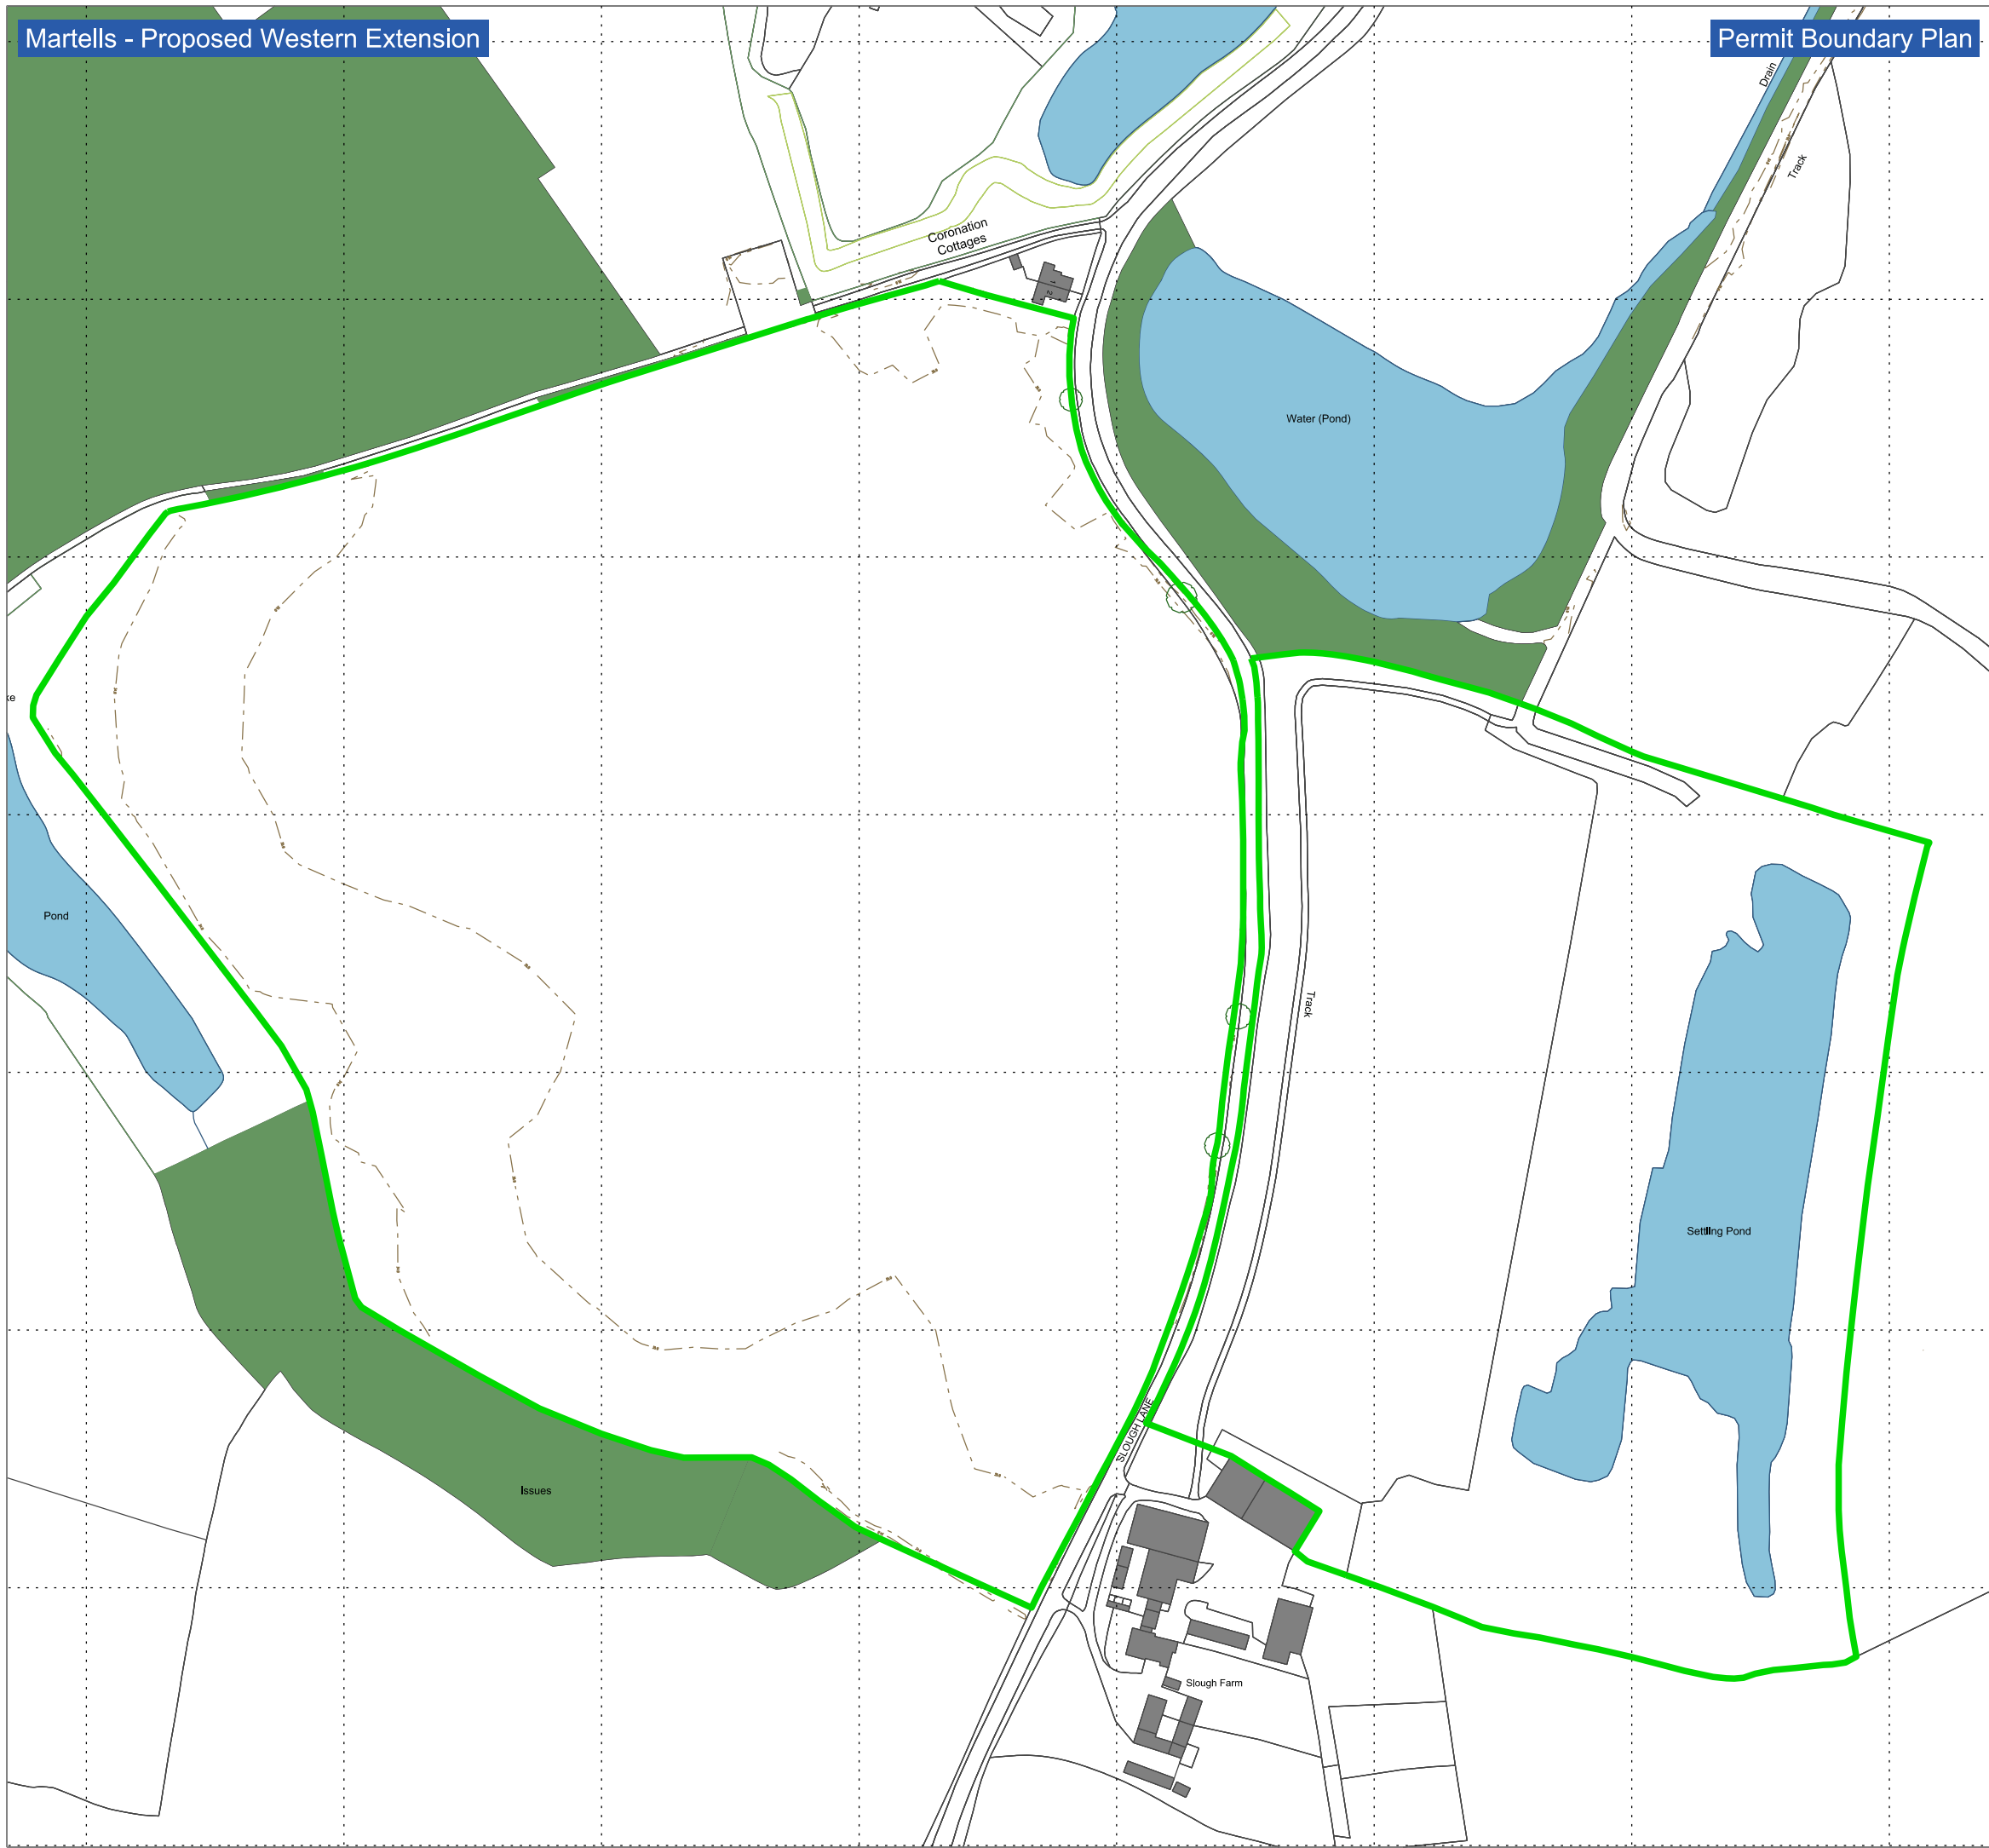

LEGEND

 Permit Boundary

PROJECT
Martells - Proposed Western Extension - Permit

DRAWING TITLE
Site Location Plan

DATE
February 2020

SCALE
1:10,000 @ A3

DRAWING No.
KD.MTQ.3.001

DRAWING STATUS
FINAL

LEGEND

 Permit Boundary

PROJECT
Martells - Proposed Western Extension - Permit

DRAWING TITLE
Permit Boundary Plan

DATE
February 2020

SCALE
1:2,500 @ A3

DRAWING No.
KD.MTQ.3.002

DRAWING STATUS
FINAL

LEGEND

-  Permit Boundary
-  Restoration Contours (m aOD)
-  Perimeter Boreholes
-  Permitted In-Waste Boreholes (G1-G6)
-  Proposed In-Waste Boreholes (G7-G30)

PROJECT
Martells - Proposed Western Extension - Permit

DRAWING TITLE
Monitoring and Extraction Point Plan

DATE
February 2020

SCALE
1:2,500 @ A3

DRAWING No.
KD.MTQ.3.003

DRAWING STATUS
FINAL

Reproduced from Ordnance Survey digital map data © Crown Copyright. All rights reserved. License number 0100031673
THIS DRAWING MAY NOT BE USED WITHOUT CONSENT OF PDE CONSULTING LTD
01284 764085 . www.pdeconsulting.co.uk