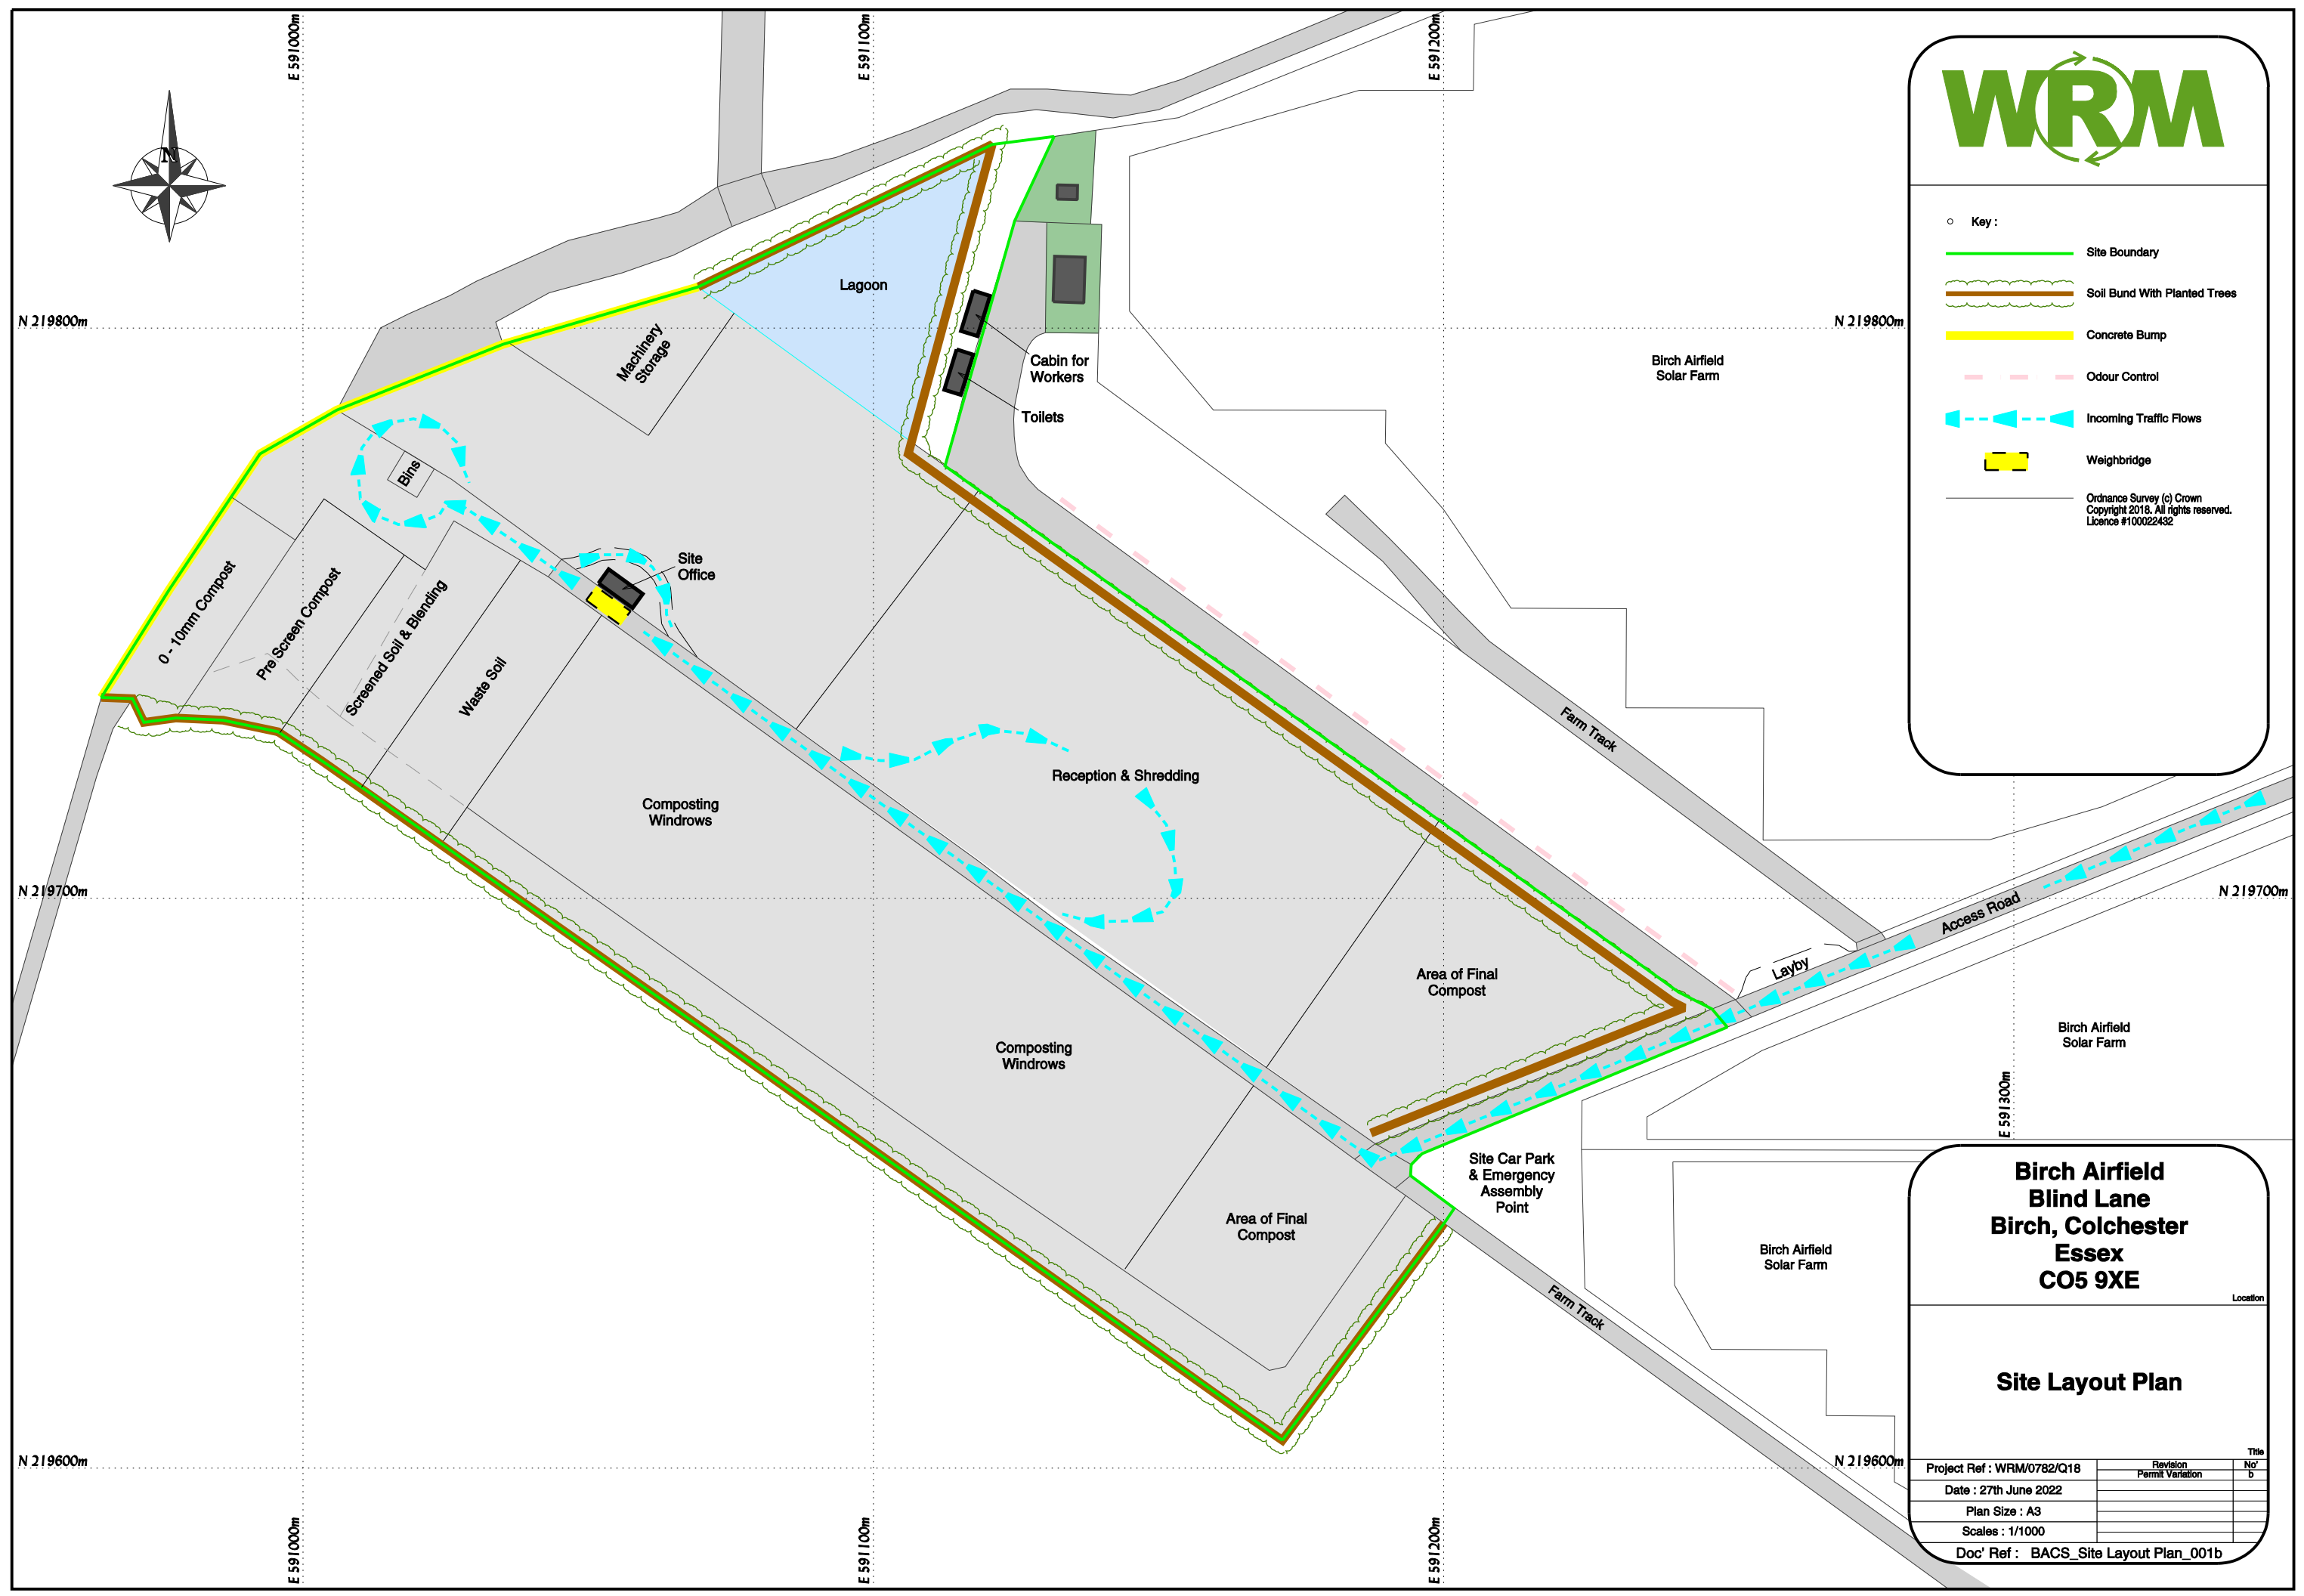

- Key:
- Site Boundary
  - Soil Bund With Planted Trees
  - Concrete Bump
  - Odour Control
  - - - - - Incoming Traffic Flows
  - Weighbridge
- Ordnance Survey (c) Crown Copyright 2018. All rights reserved. Licence #100022432

**Birch Airfield  
Blind Lane  
Birch, Colchester  
Essex  
CO5 9XE**

Location

---

**Site Layout Plan**

Project Ref : WRM/0782/Q18	Revision Permit Variation	Title No b
Date : 27th June 2022		
Plan Size : A3		
Scales : 1/1000		
Doc' Ref : BACS_Site Layout Plan_001b		