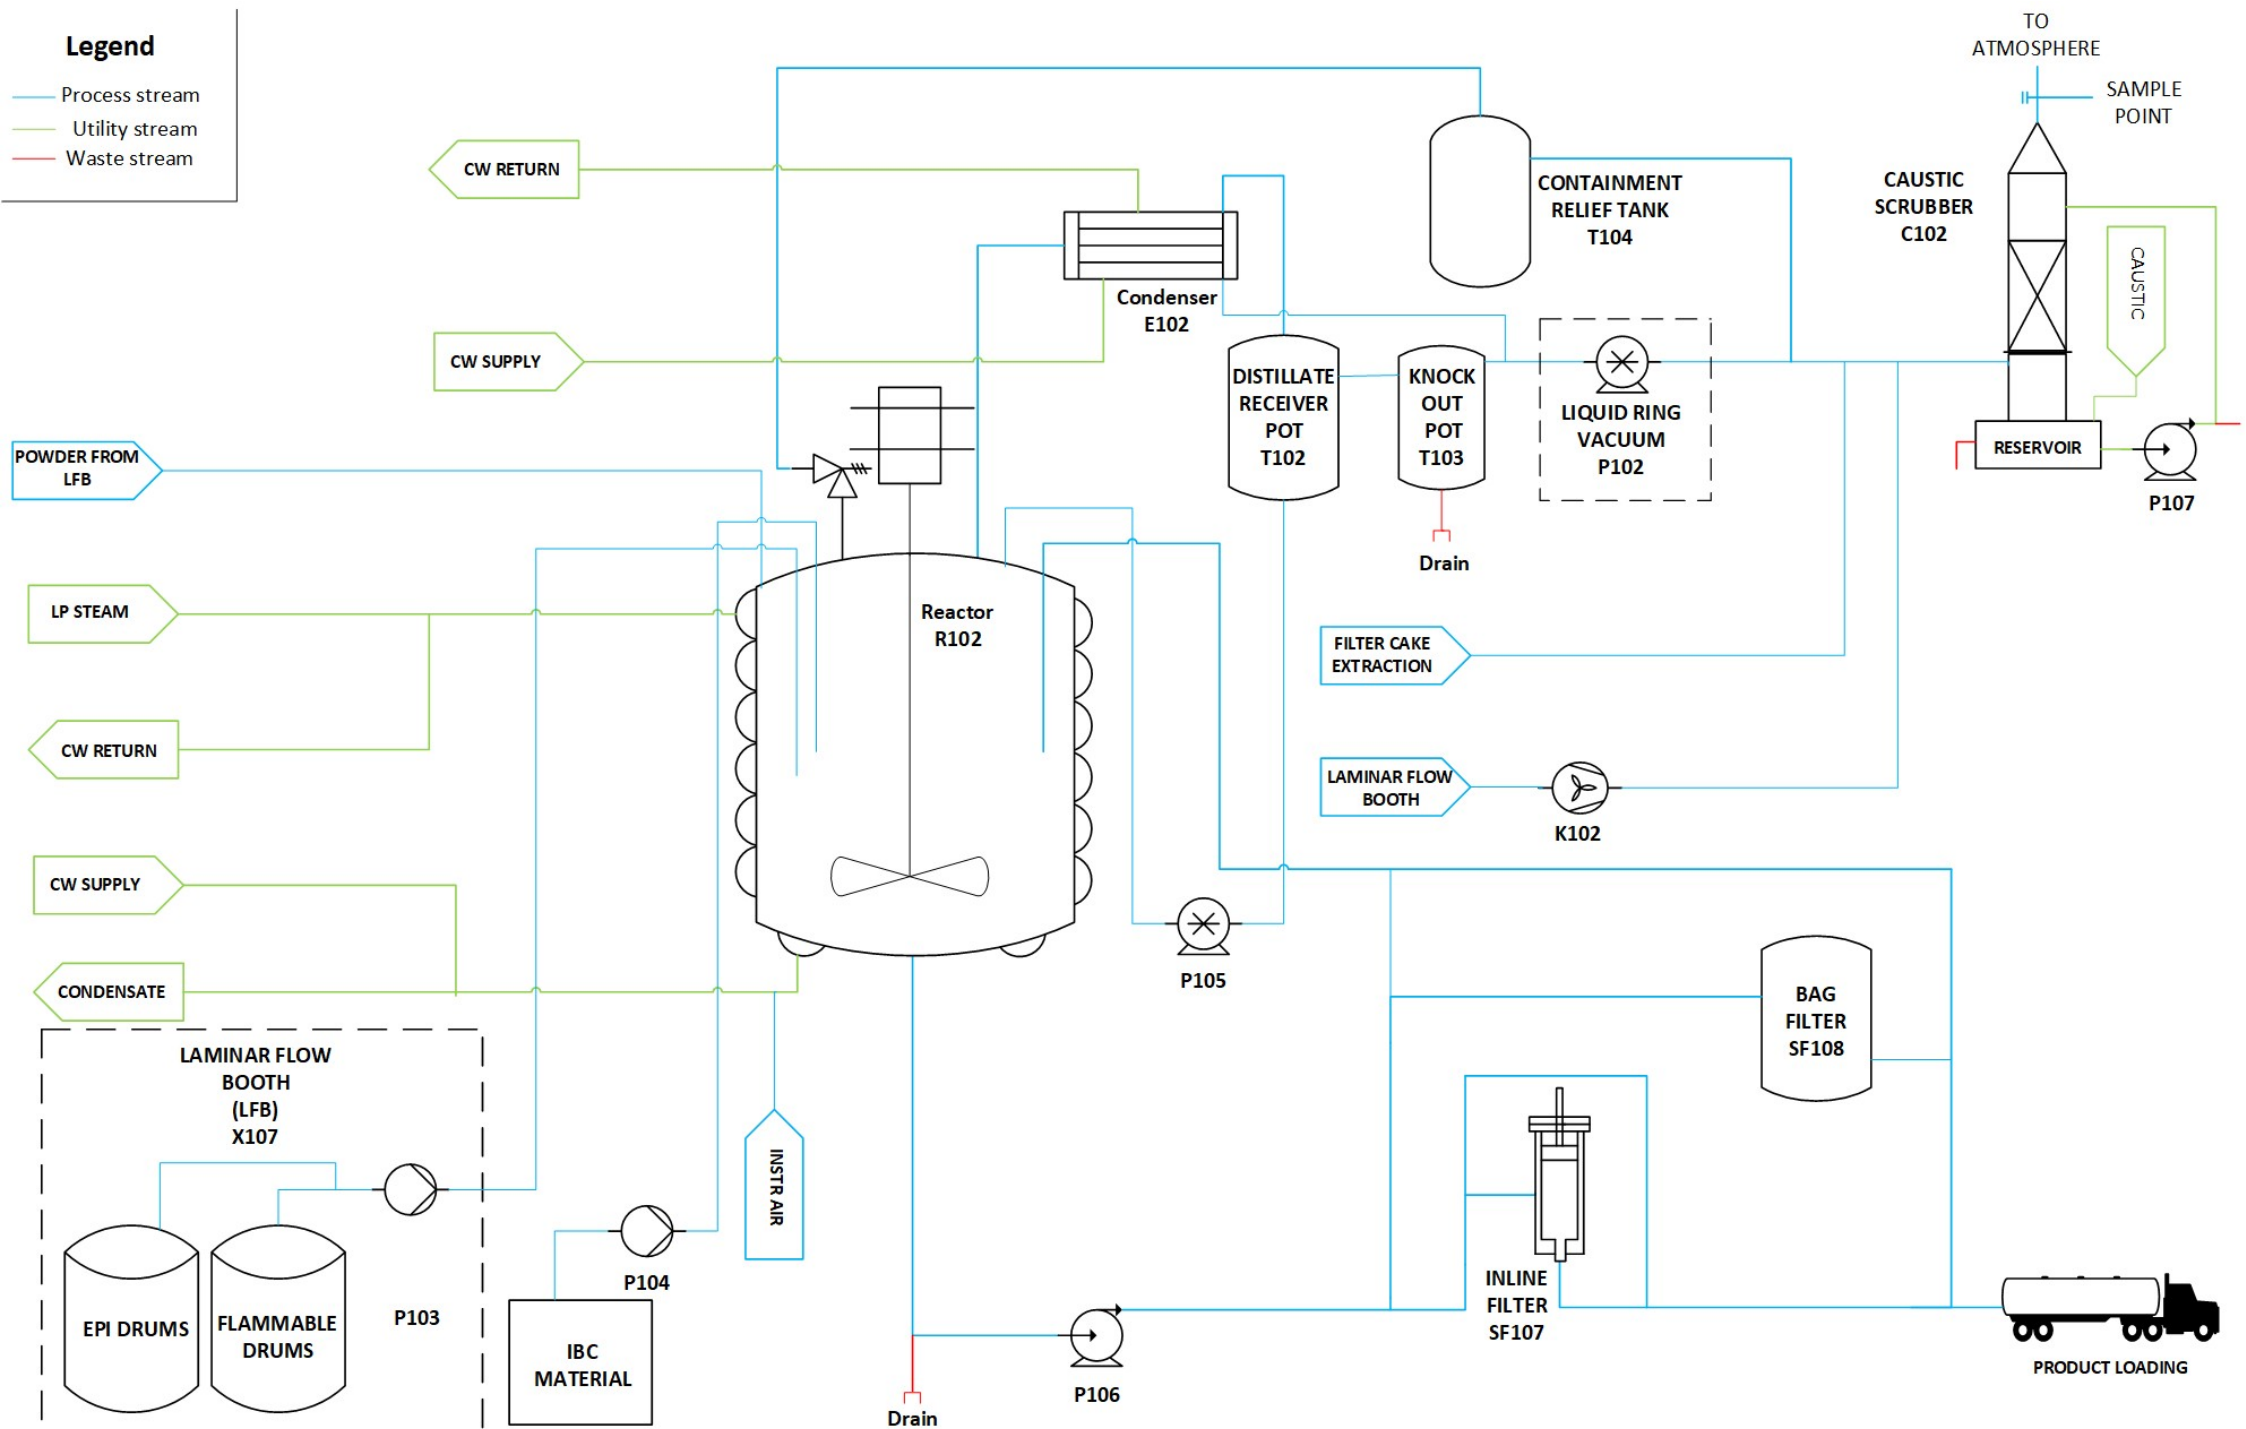

Legend

- Process stream
- Utility stream
- Waste stream

SIZE	DWG NO	TITLE		REV
				1
DRAWN:	SCALE	NTS	DATE	SHEET