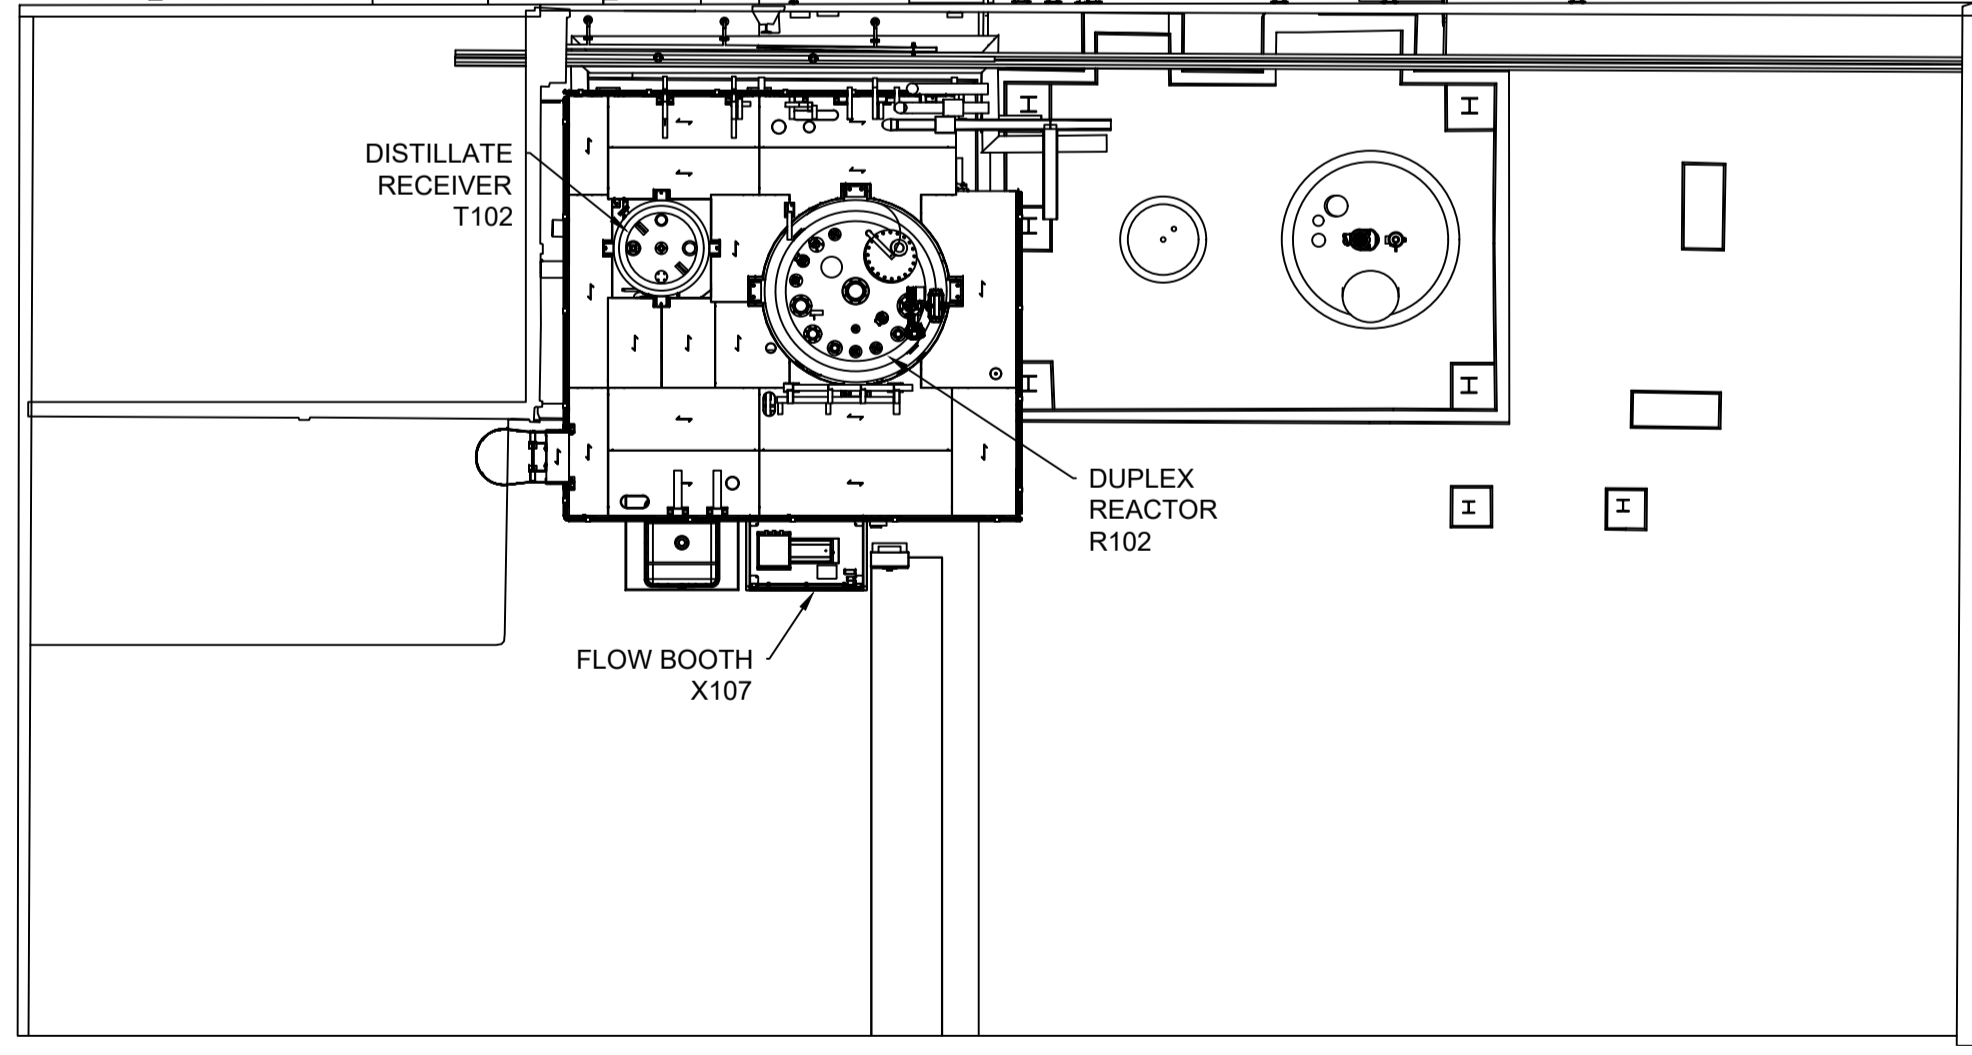

A1

PLAN VIEW

PLAN VIEW BUILDING
(INSIDE LOW LEVEL)

PLAN VIEW BUILDING
(INSIDE HIGH LEVEL)

E.L.D. REFERENCE DRAWING No. ***
 CAD DRG - MUST NOT BE MODIFIED MANUALLY

innospec
 INNOSPEC MANUFACTURING PARK, OIL SITES ROAD, ELLESMERE PORT, CHESHIRE, CH65 4EY

SCALE 1:100 @ A1		DRAWING TITLE		unknown
RPI No.		PLANT LOCATION		unknown
SUB-INDEX 200		PLANT		unknown
SUB-SECTION 215		SITE		ELLESMERE PORT
DATE 18.12.25	DRAWN BY M.TURNER	CHECKED BY	APPROVED BY	
DRAWING No.		K25-		REV. 0A