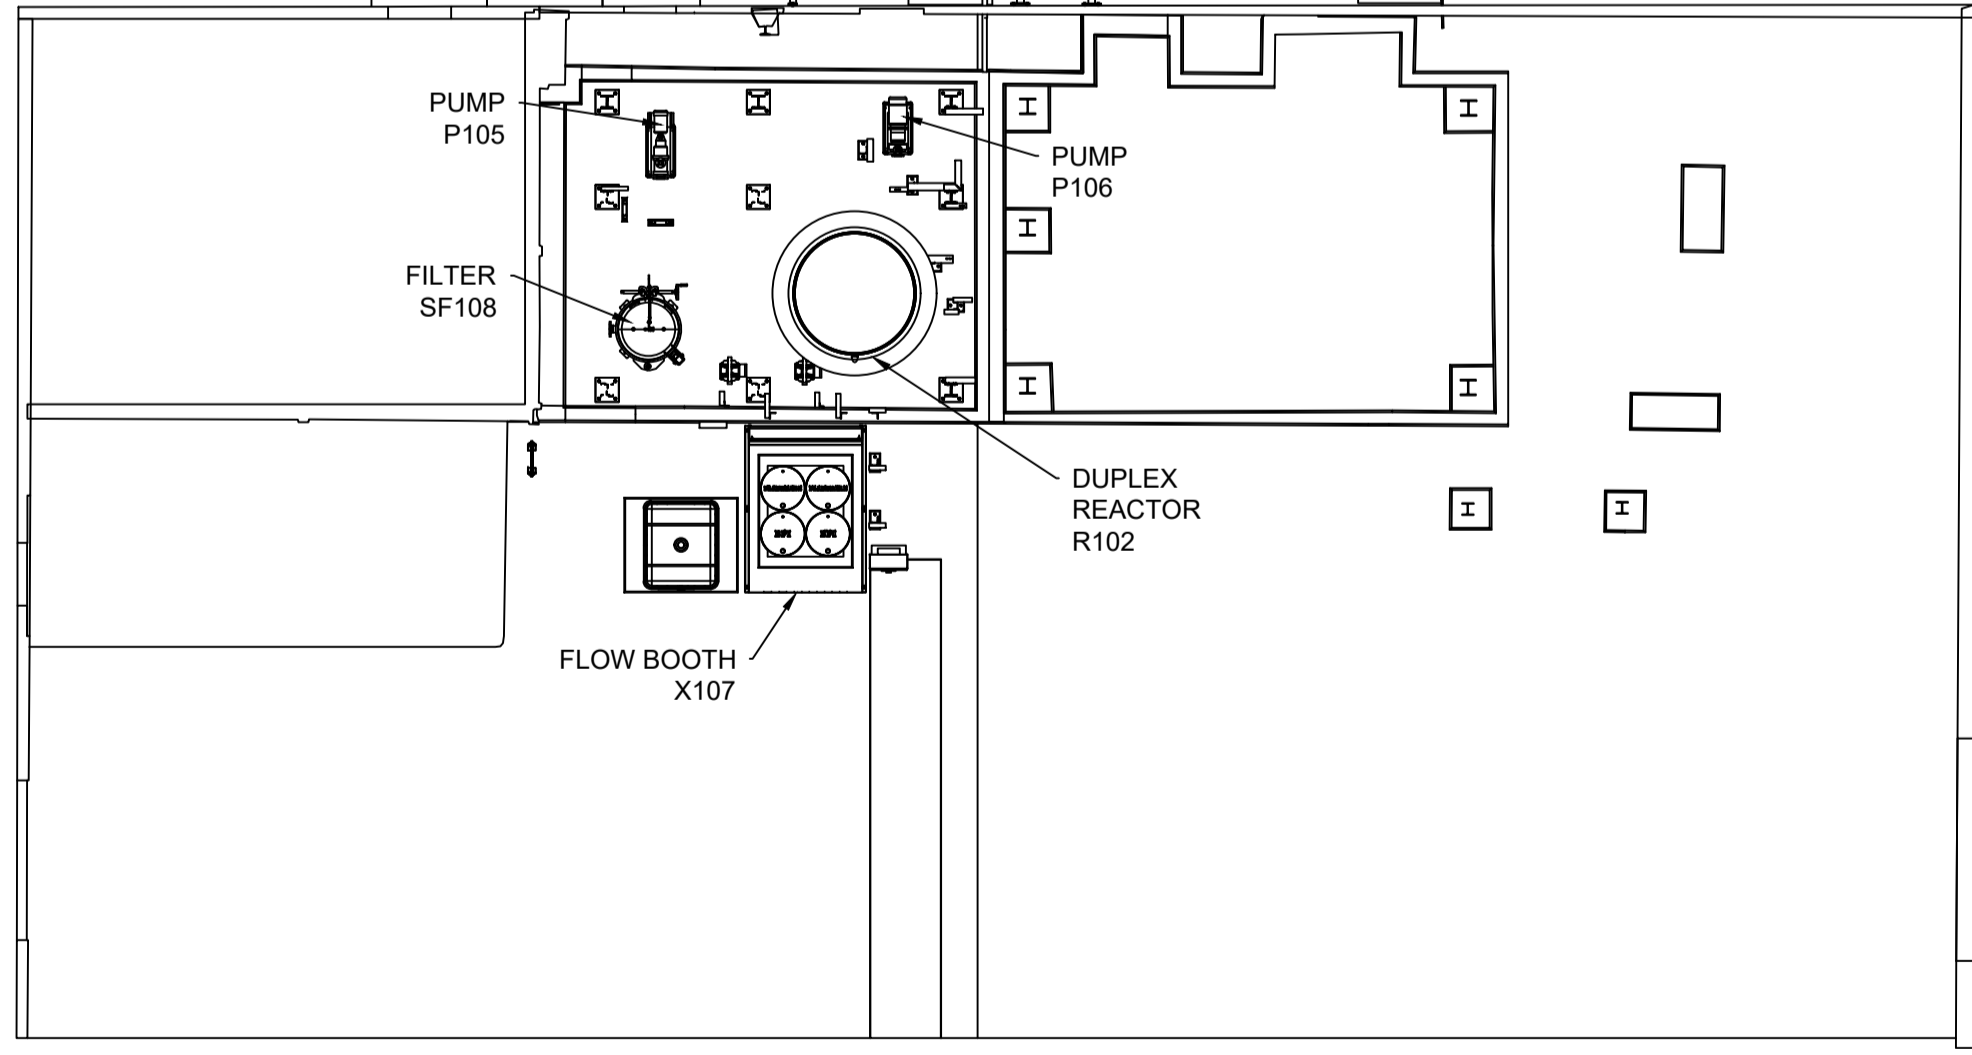

A1

PLAN VIEW

PLAN VIEW BUILDING
(INSIDE LOW LEVEL)

PLAN VIEW BUILDING
(INSIDE HIGH LEVEL)

E.L.D. REFERENCE DRAWING No. ***
 CAD DRG - MUST NOT BE MODIFIED MANUALLY

innospec
 INNOSPEC MANUFACTURING PARK, OIL SITES ROAD, ELLESMERE PORT, CHESHIRE, CH65 4EY

SCALE 1:100 @ A1		DRAWING TITLE		unknown
RPI No.		PLANT LOCATION		unknown
SUB-INDEX 200		PLANT		unknown
SUB-SECTION 215		SITE		ELLESMERE PORT
DATE 18.12.25	DRAWN BY M.TURNER	CHECKED BY	APPROVED BY	
DRAWING No.		K25-		REV. 0A