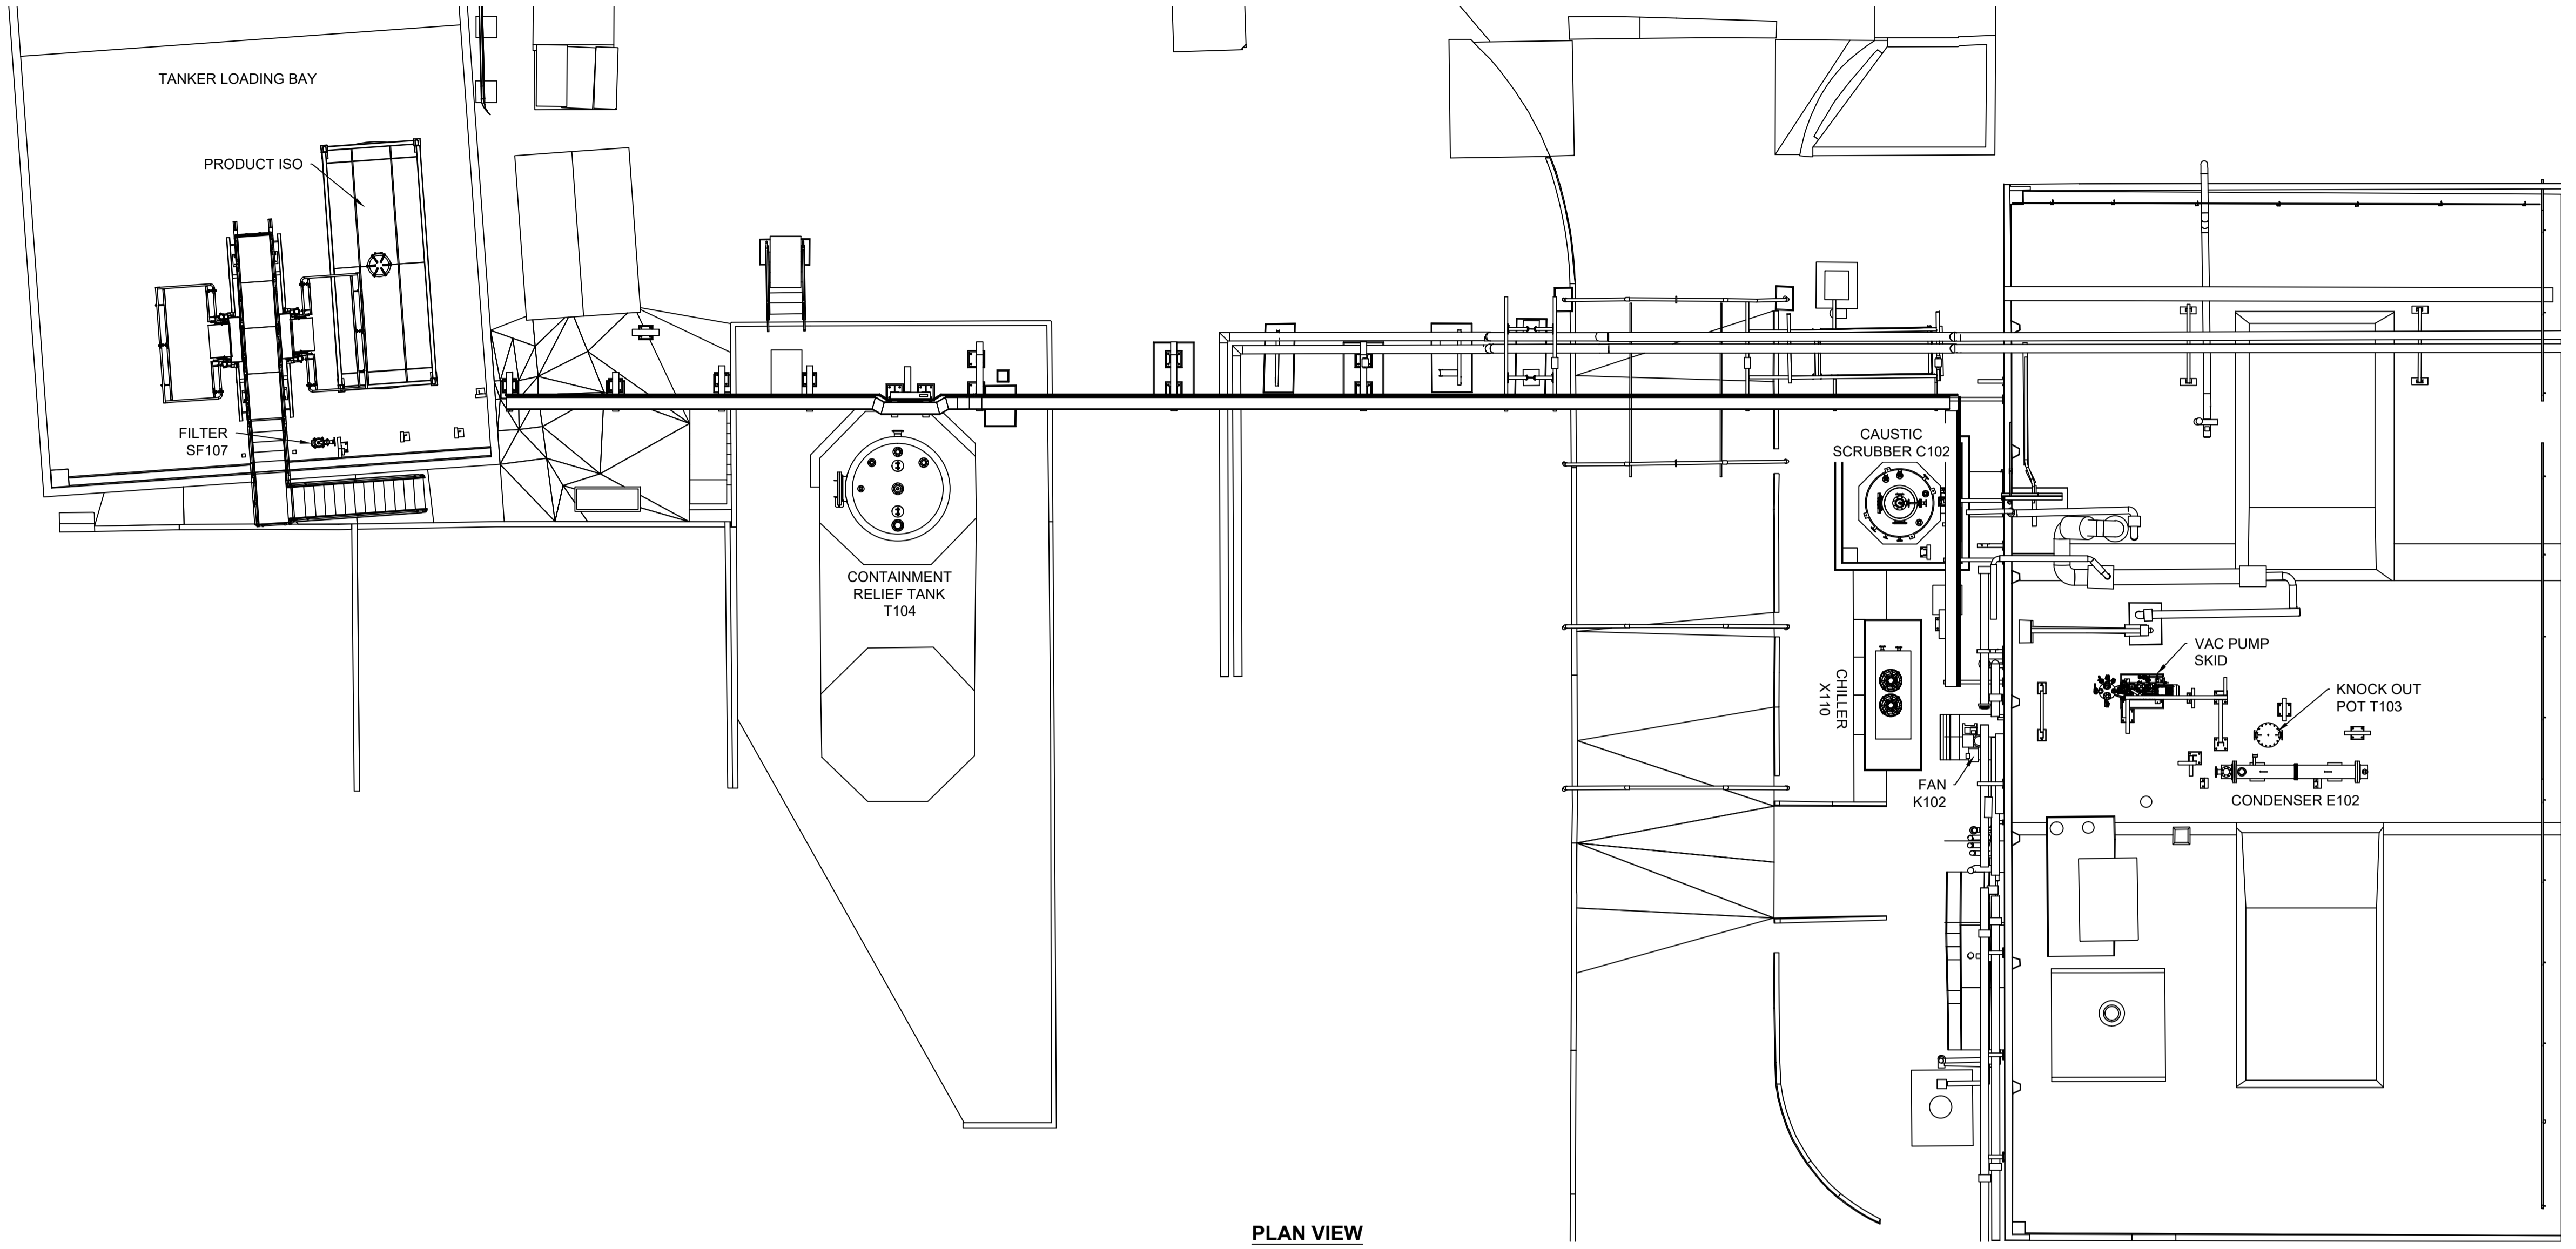

A1

PLAN VIEW

PLAN VIEW BUILDING
(INSIDE LOW LEVEL)

PLAN VIEW BUILDING
(INSIDE HIGH LEVEL)

E.L.D. REFERENCE DRAWING No. ***
 CAD DRG - MUST NOT BE MODIFIED MANUALLY

innospec
 INNOSPEC MANUFACTURING PARK, OIL SITES ROAD, ELLESMERE PORT, CHESHIRE, CH65 4EY

SCALE 1:100 @ A1		DRAWING TITLE		unknown
RPI No.		PLANT LOCATION		unknown
SUB-INDEX 200		PLANT		unknown
SUB-SECTION 215		SITE		ELLESMERE PORT
DATE 18.12.25	DRAWN BY M.TURNER	CHECKED BY	APPROVED BY	
DRAWING No.		K25-		REV. 0A