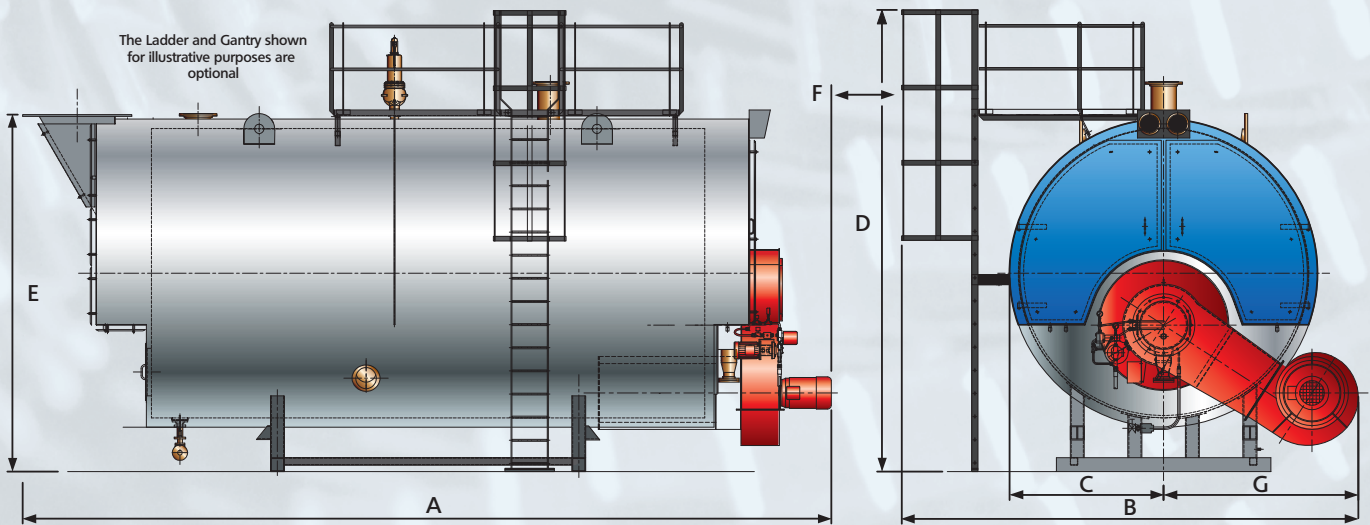

Cochran Hot Water Boiler

HW34 Series

For larger hot water system applications, the Cochran HW34 series offers a combination of impressive performance and premium quality manufacturing. The conventional three pass full wetback design provides industry leading levels of efficiency and low NOx emissions. Built to the latest harmonised European codes the HW34 series utilises industry leading combustion and control equipment. Available as the HW34 LT, built to EN14394 for low temperature hot water applications and the HW34 HT, built to EN12953 for medium and high temperature applications. A wide range of standard outputs from 5MW to 16MW provide energy saving, low emission solutions for all larger industrial applications. Bespoke twin furnace designs for outputs up to 30MW can be supplied.

Outputs: From 5000 kW to 16000 kW.

Normal Working Pressures: 6.0 Bar, with special designs available up to 25 Bar.

Output	kW	5000	6000	7000	8000	9000	10000	12000	14000	16000	
A	mm	6547	7218	7318	7569	8126	8200	8962	9671	10205	
B	mm	4171	4547	4631	4582	4582	4682	4994	5346	5446	
C	mm	1280	1387	1454	1496	1496	1514	1665	1915	1915	
D	mm	4250	4447	4459	4704	4704	4698	5035	5392	5392	
E	mm	3020	3217	3229	3474	3474	3468	3805	4162	4162	
Boiler Tube Withdrawal	F	mm	4144	4794	4754	4924	5424	5454	5896	6455	6888
	G	mm	1810	2079	2096	2005	2005	2087	2248	2350	2450
Rec. Chimney Dia.	mm	535	550	610	650	690	700	800	835	885	
Flow Connection Dia.	mm	250	250	250	300	300	300	350	350	350	
Return Connection Dia.	mm	250	250	250	300	300	300	350	350	350	
Safety Valve Size	mm	80	80	100	100	100	125	125	150	150	
Safety Valve Outlet Dia.	mm	125	125	150	150	150	200	200	250	250	
Drain Valve Dia.	mm	50	50	50	50	50	50	50	50	50	
Weight Empty	Tonnes	14.1	18.9	18.5	19.8	21.5	23.6	30.1	38.4	41.7	
Weight Full	Tonnes	26.2	35.1	37.2	39.1	42.7	44.8	54.3	83.1	88.7	