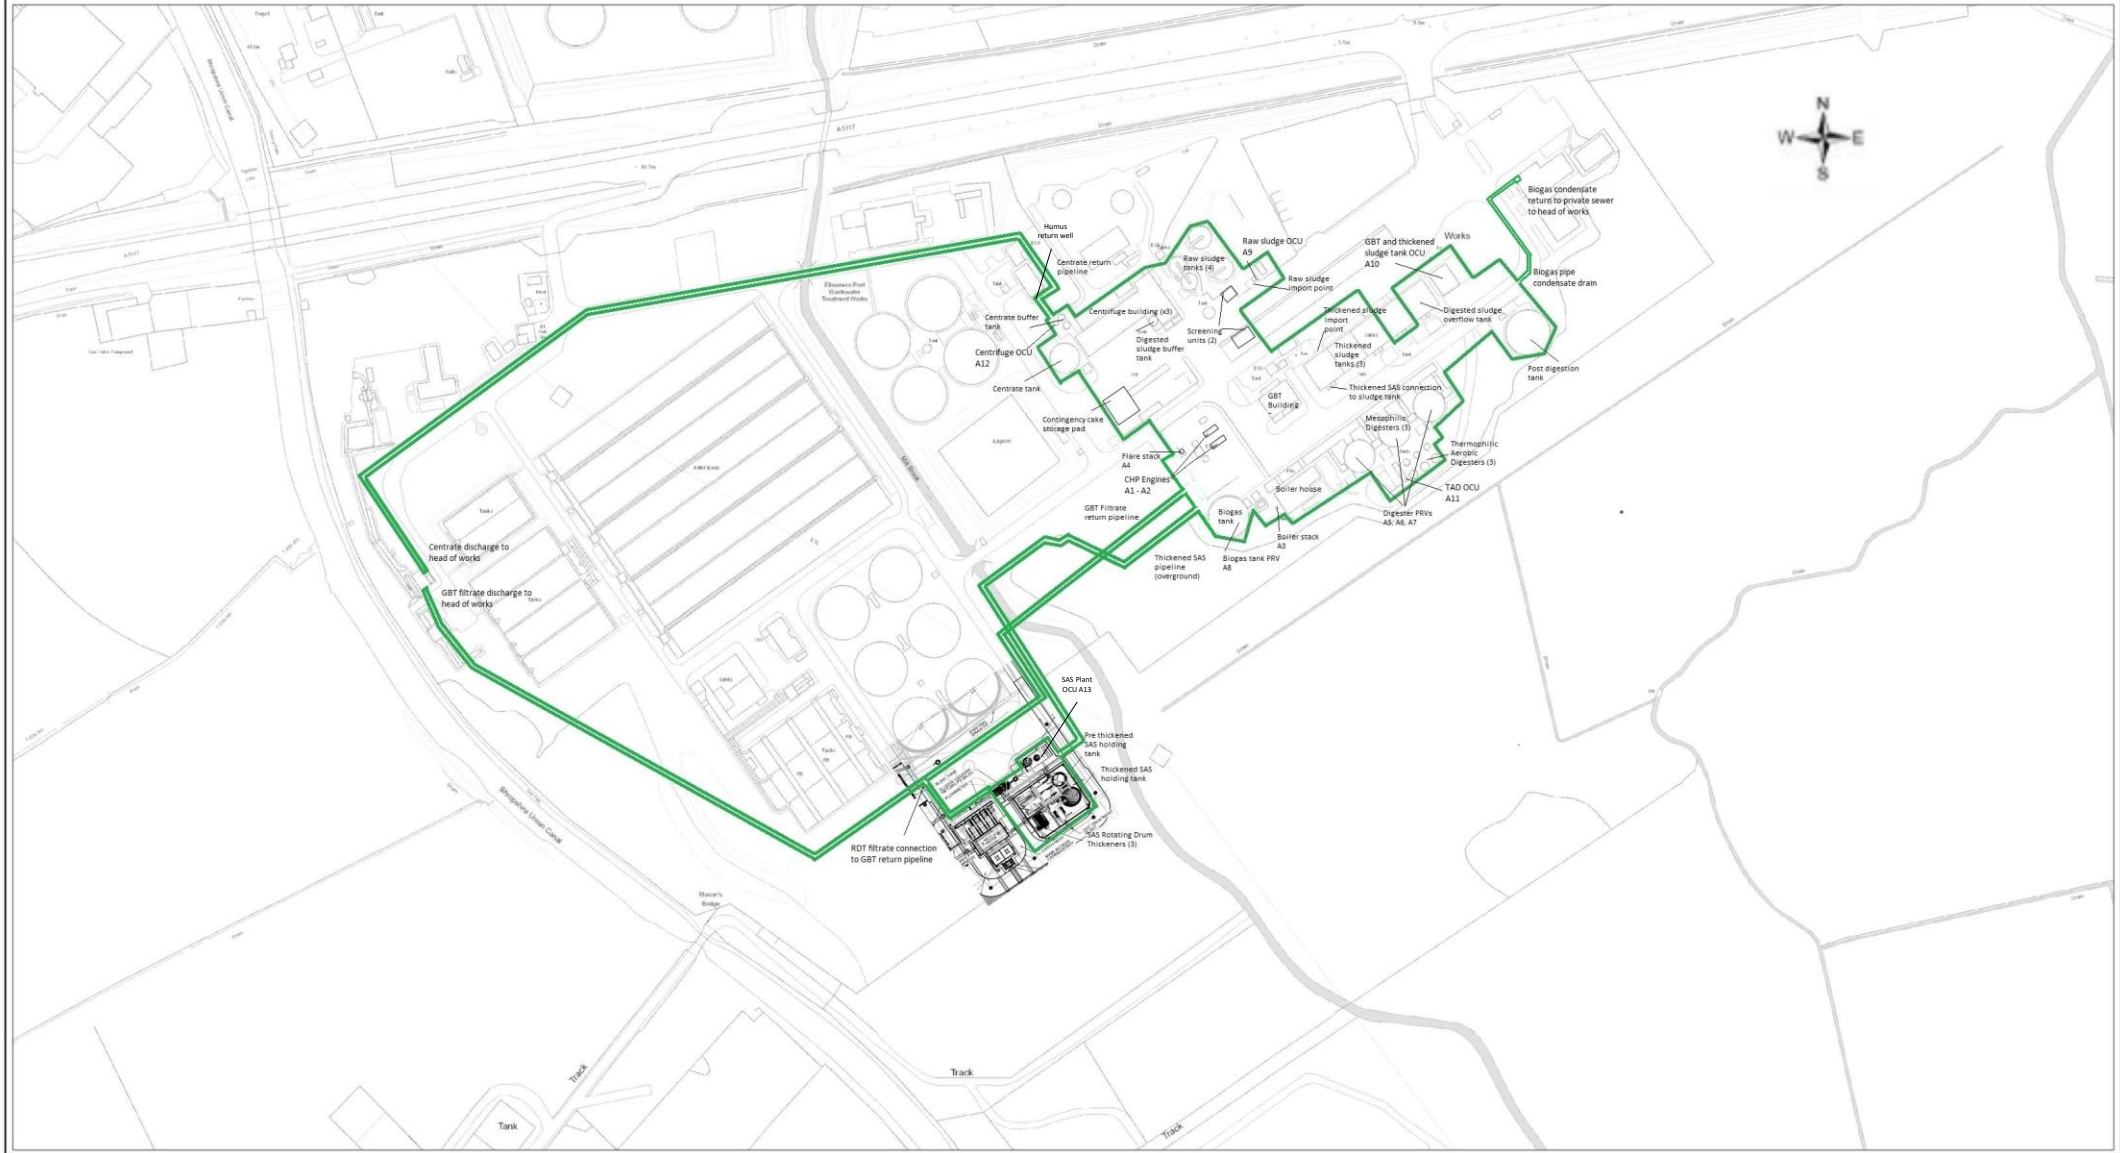

Ellesmere Port

Centre : X : 342354

Y : 374208

Date : 17/03/2021

Scale Approx : 2500

The position of the underground apparatus shown on this plan is approximate only and is given in accordance with the best information currently available. United Utilities Water will not accept liability for any loss or damage caused by the actual position being different from those shown.

Crown copyright and database rights [2016] Ordnance Survey 100022432.