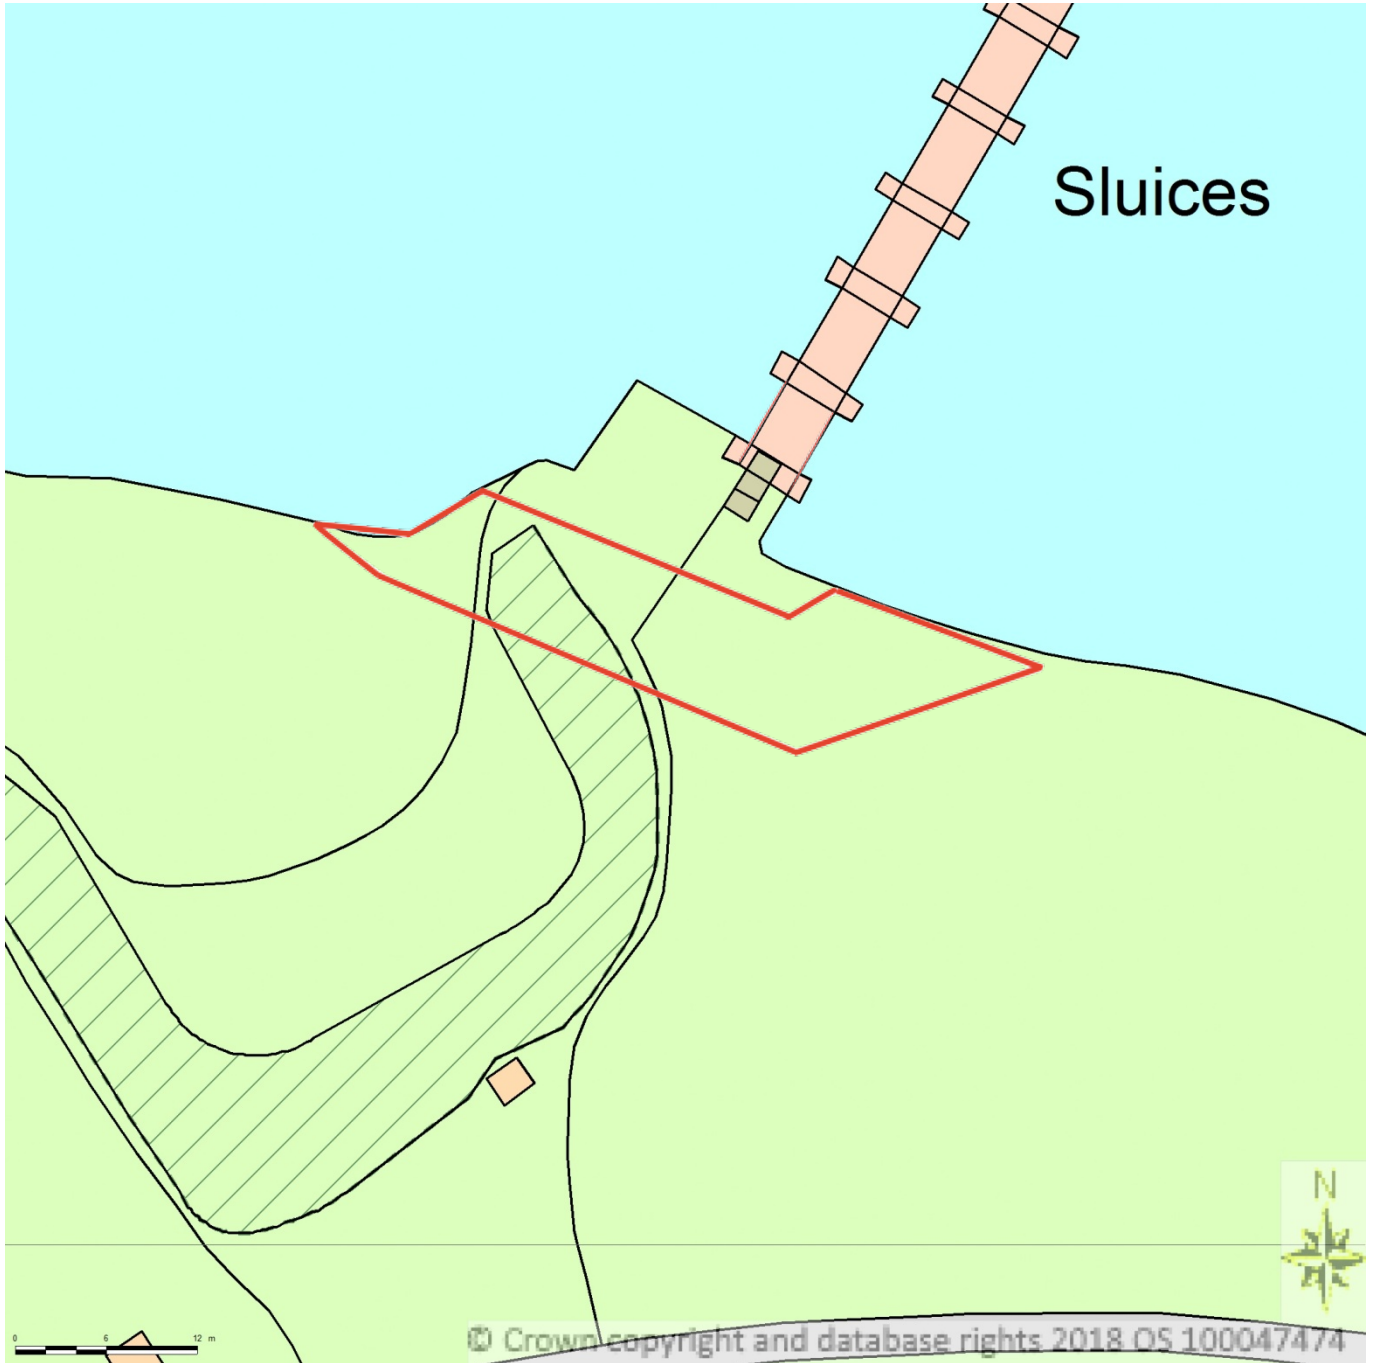

BLOCK/SITE PLAN
AREA 90m x 90m
SCALE 1:500 on A4
CENTRE COORDINATES: 358746, 377037

Supplied by Streetwise Maps Ltd
www.streetwise.net
Licence No: 100047474
31/07/2018 16:41:24