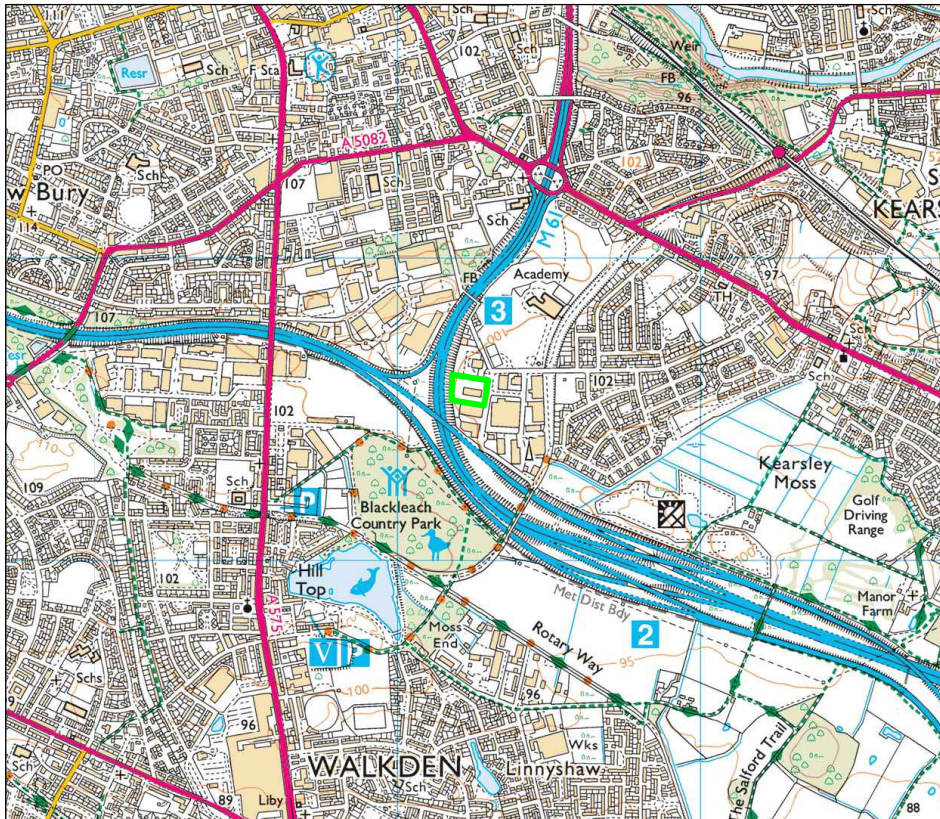

Scale Bar (1:25,000)

NOTES

Drawing for indication only. Reproduced with the permission of the controller of H.M.S.O. Crown copyright licence No. 100022432. This drawing is copyright and property of Oaktree Environmental Ltd.

REVISION HISTORY

Rev:	Date:	Init:	Description:
-	12.10.21	CP	Initial drawing
A	18.04.23	CP	Operator name change

KEY:

Site location

Oaktree Environmental Ltd
Waste, Planning and Environmental Consultants

DRAWING TITLE
SITE LOCATION MAP

CLIENT
Circle Recycling Ltd

PROJECT/SITE
Lyon Road Industrial Estate, Kearsley,
Bolton, Lancashire BL4 8NB

SCALE @ A4	CLIENT NO	JOB NO
1:25,000	2948	001

DRAWING NUMBER	REV	STATUS
LRIE/2948/01	A	Issued

DRAWN BY	CHECKED	DATE
CP	--	18.04.23