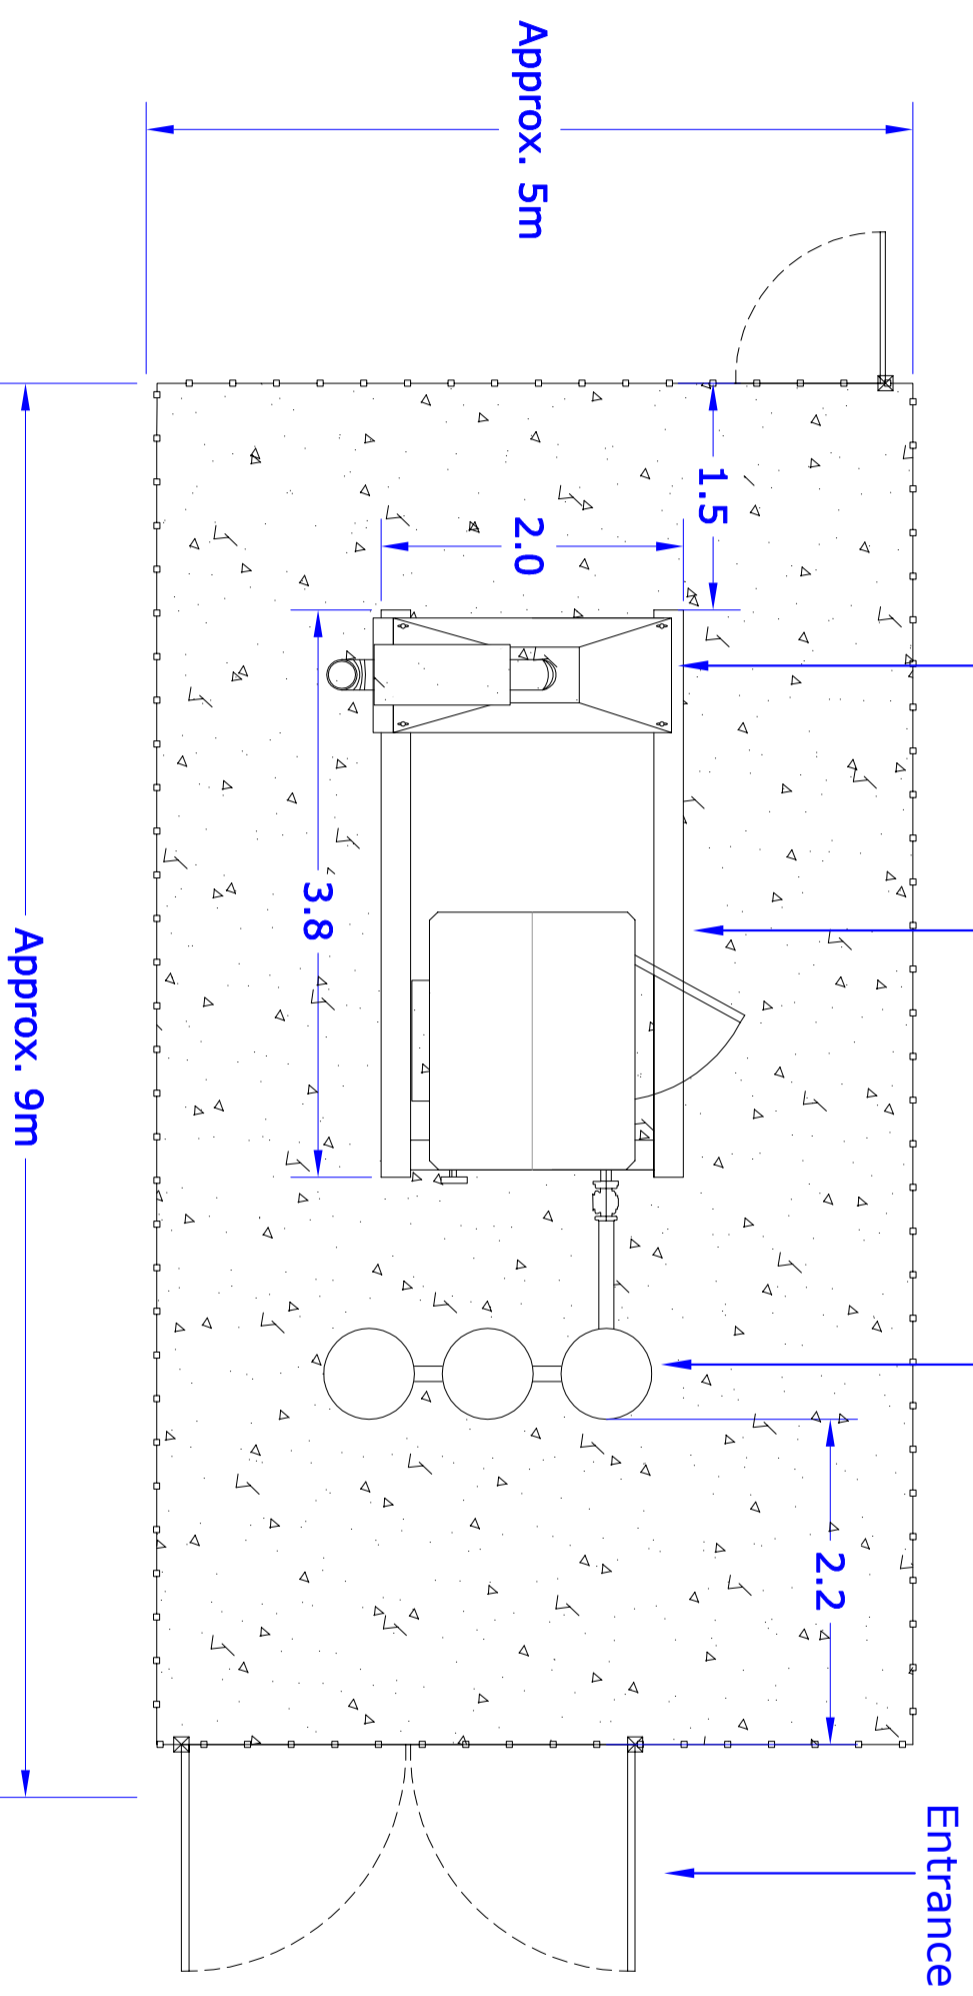

Layout View

Capstone Micro
Turbine Gas Booster Gas Cleanup Drum (x 3)

Notes:

- Blue labels indicate proposed equipment associated with NewEnCo micro turbine
- All dimensions in meters

RENEWABLE
POWER
SYSTEMS

Unit 11 Bedford Business
Centre
Mile Road
Bedford
MK42 9TW
Tel: 01234 271700
Fax: 01234 271709

TITLE: RPS / NewEnCo - Example Site Layout DRAFT

DATE: 19/02/2015

DRAWN BY: P.FORD

SCALE 1:50 @A3

DRAWING NO.
RPS-CP-002