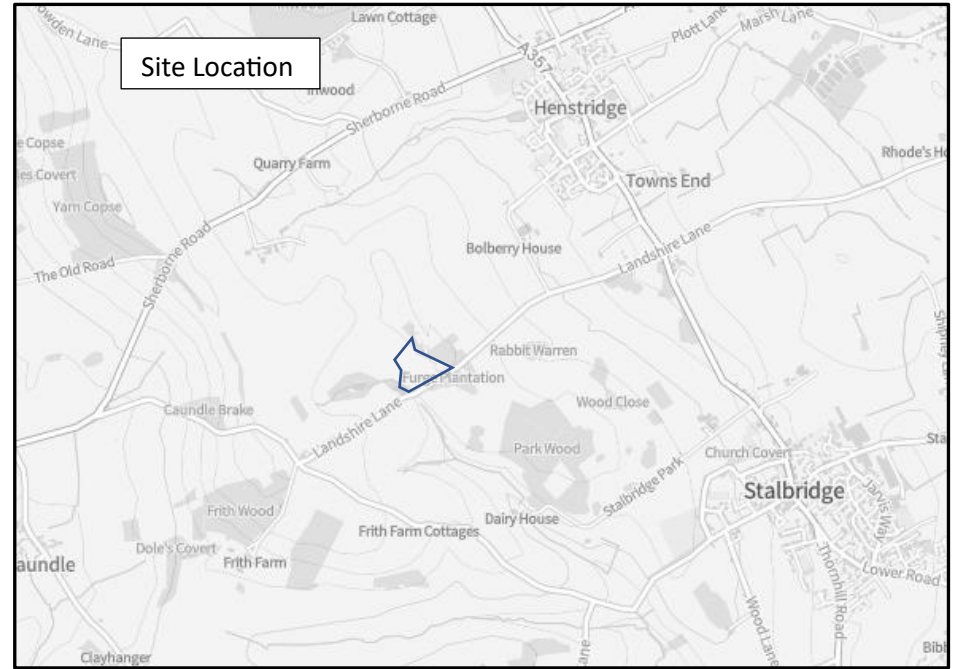

Location Plan - Scale 1:1250

Site Location

Permitted Area

	Address: Little Hains, Hains Lane, Marnul, Dorset, DT10 1JJ Web: www.gmadesign.co.uk Email: gary@gmadesign.co.uk
	This drawing and design is copyright and must not be reproduced in part or in whole without prior written consent. Contractors must verify all dimensions on site before commencing work or preparing shop drawings.
TITLE: Location Plan PROJECT: COPSE GLASSY, LANDSHIRE LANE, HENSTRIDGE	PROJ NO: GM1408B-Location SCALE: none
SHEET 1 OF 1	