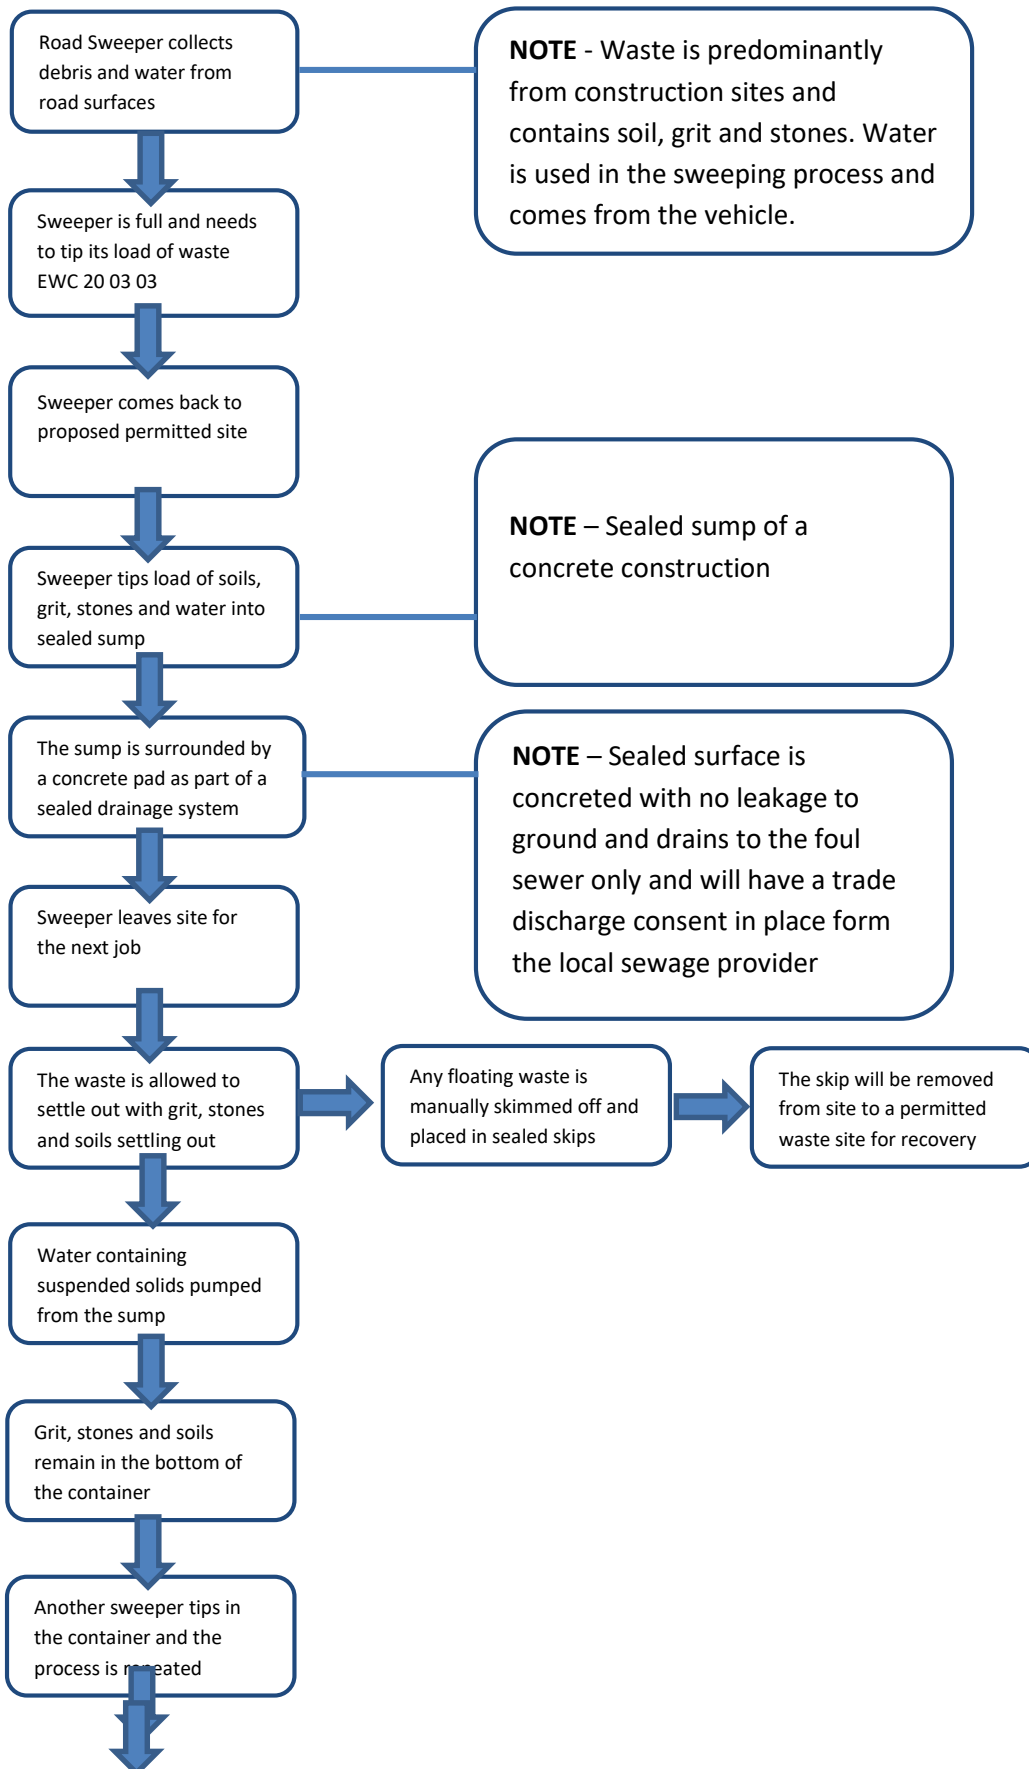

### DSL 5 - Road Sweeper De-watering process flow chart

**Damian Sweeps Ltd, Clock Lane, Bickenhill, Solihull, Warwickshire, B92 0DX**