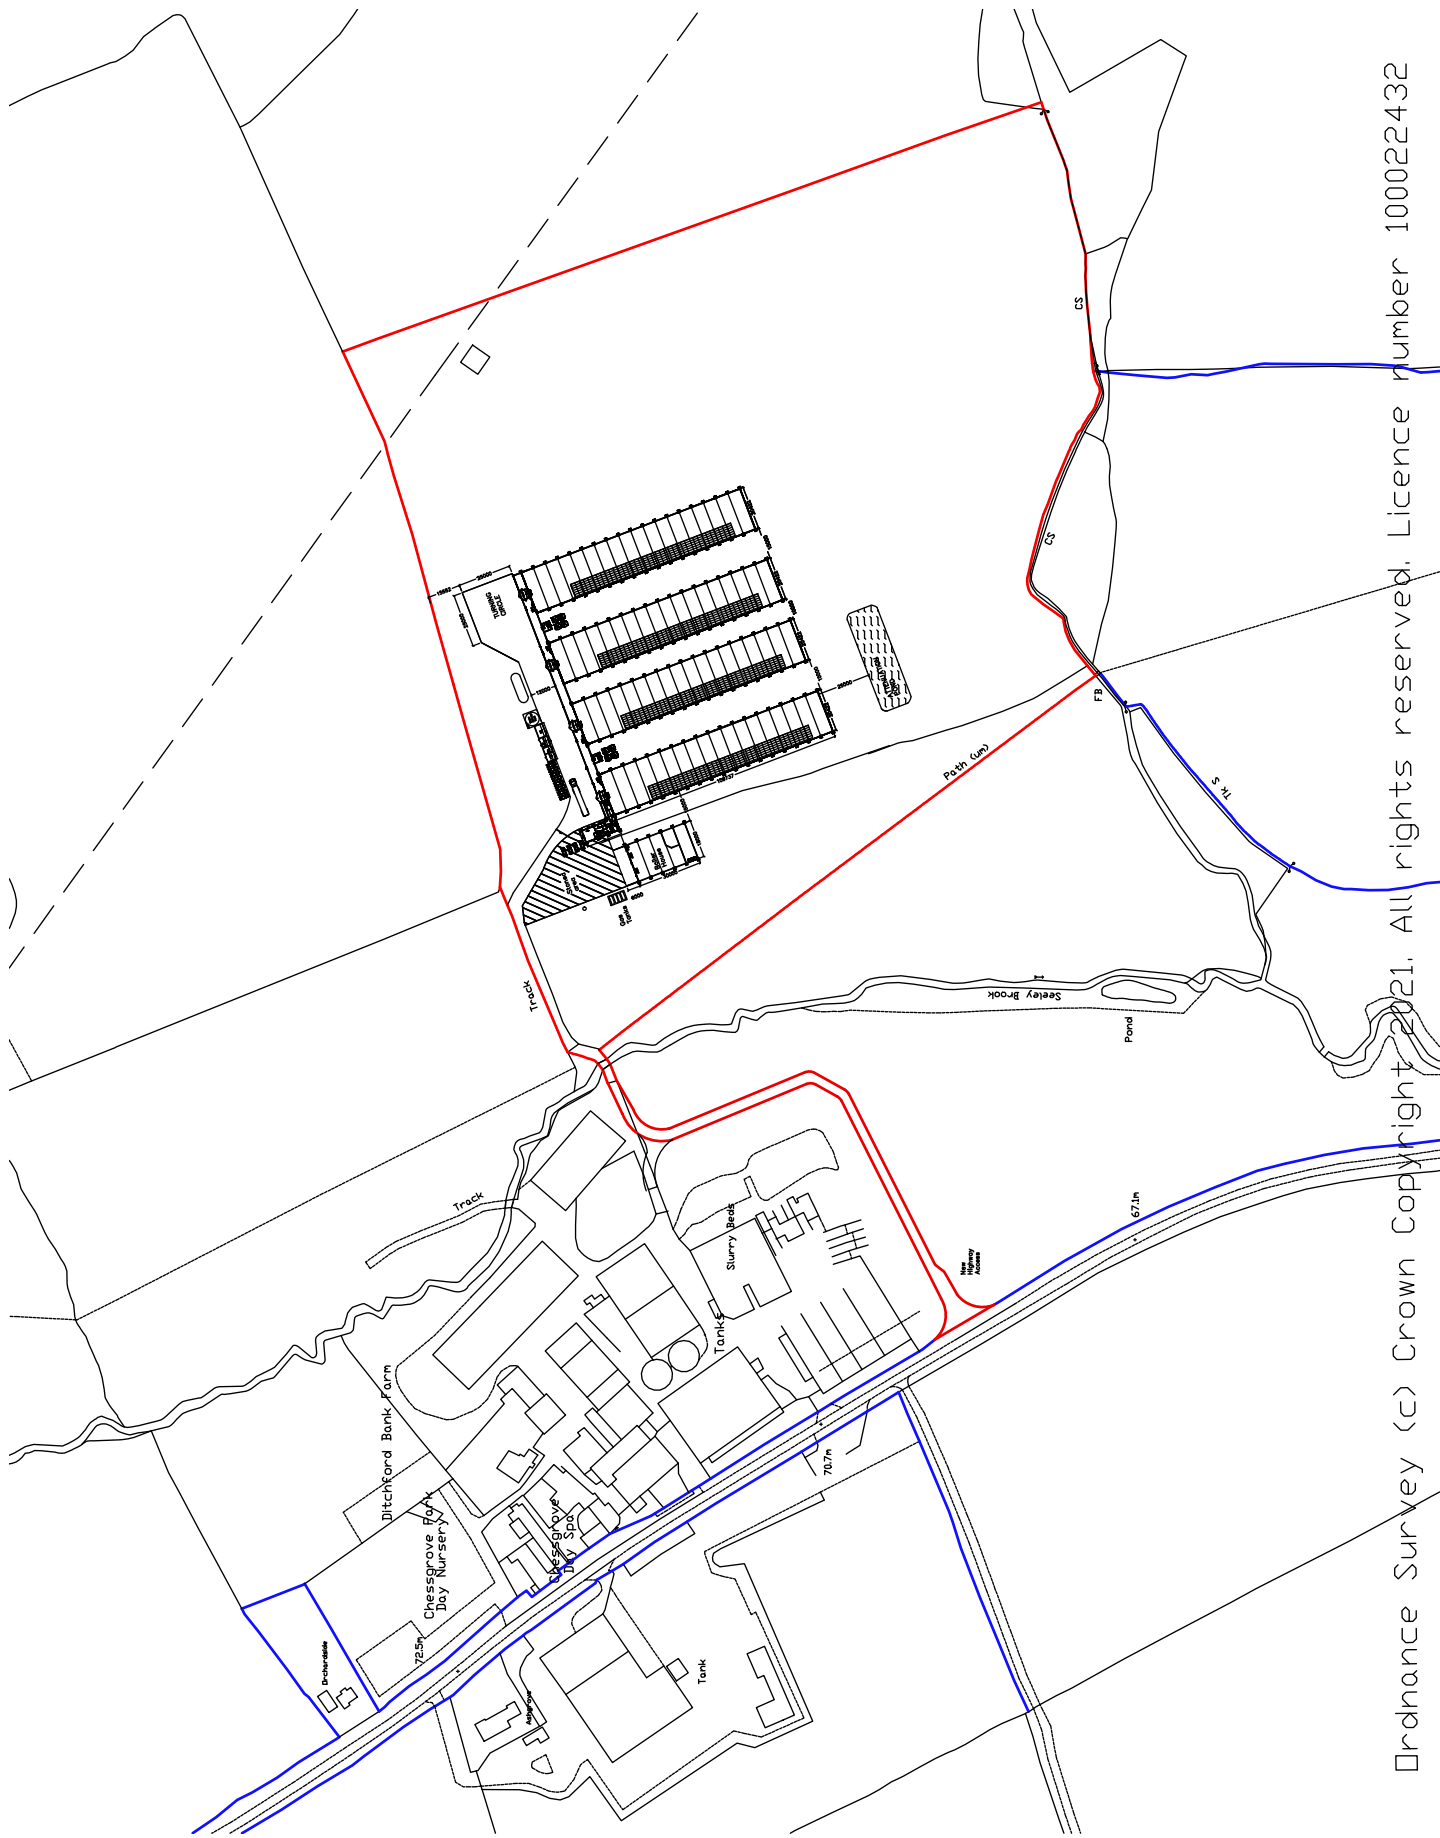

CLIENT  
G O Few and Sons  
Ditchford Bank Farm  
Hambury  
Bromsgrove  
Worcestershire  
B60 4HS

JOB TITLE  
Proposed Poultry Unit

DWG. TITLE  
Location Plan

SCALE 1=2500  
DRN IP

DWG. NUMBER  
IP/GOF/01

DATE Mar 21  
REV -

Ordnance Survey (c) Crown Copyright 2021. All rights reserved. Licence number 100022432