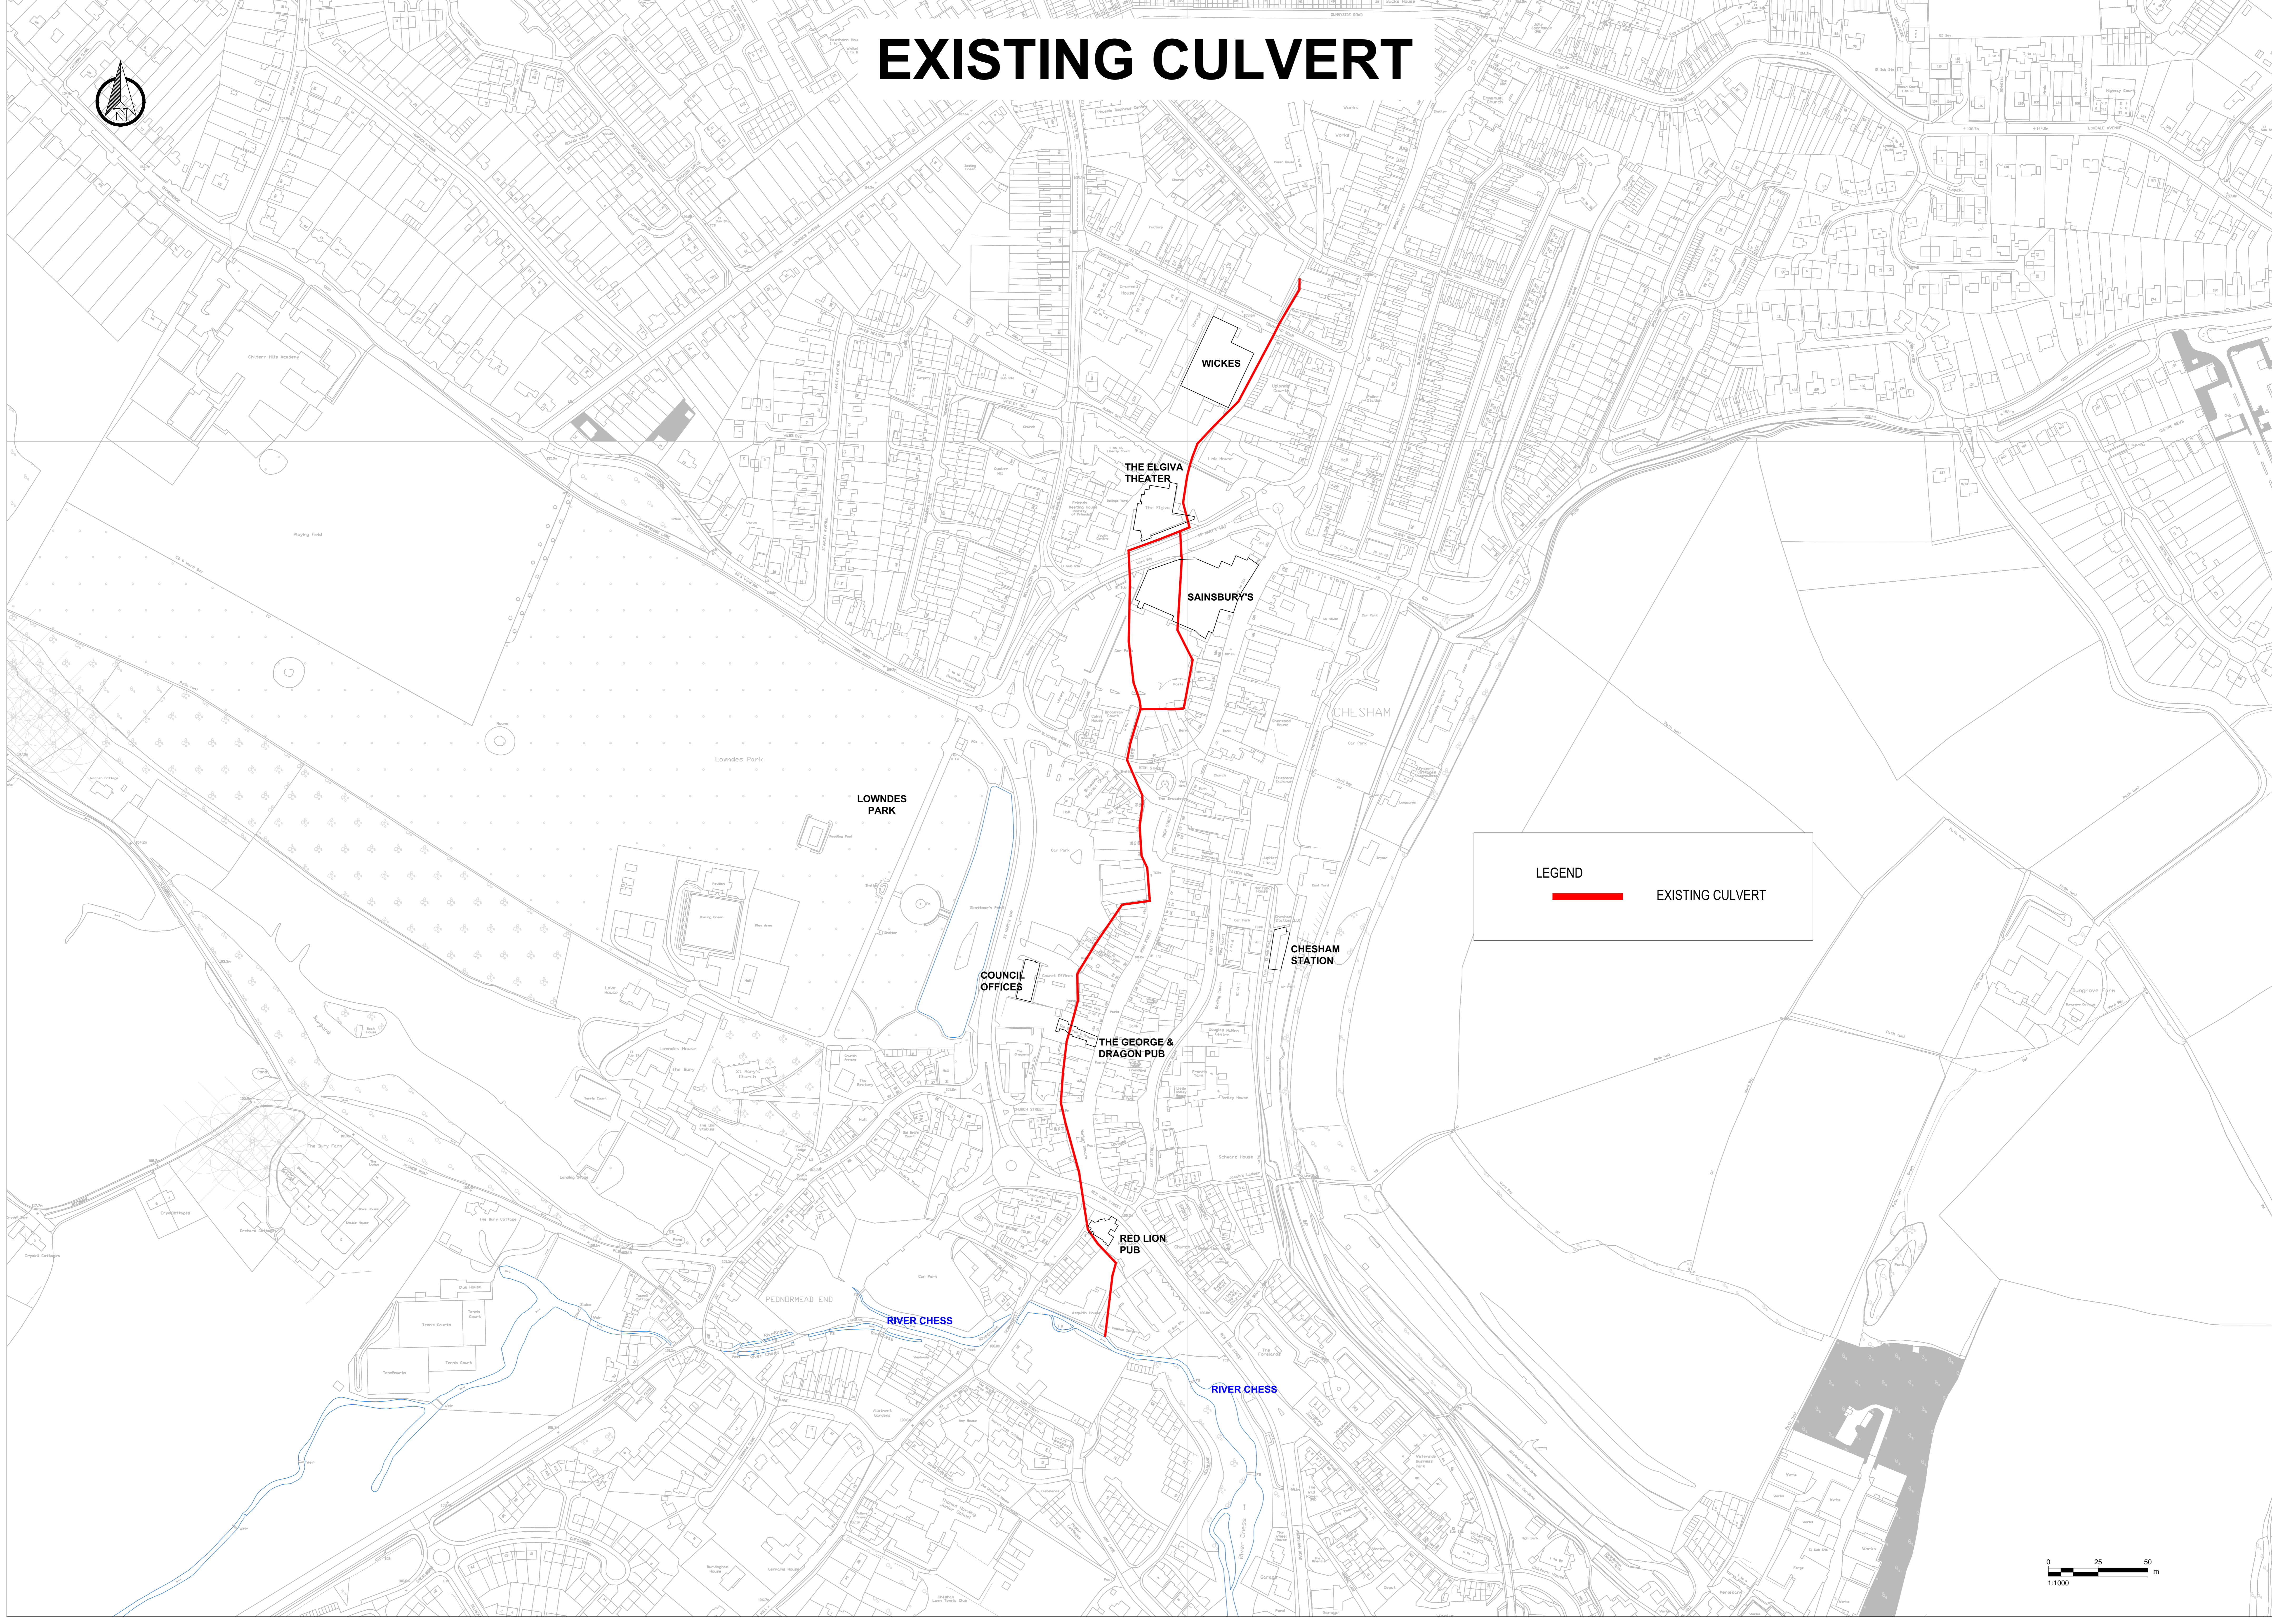

EXISTING CULVERT

LEGEND

 EXISTING CULVERT

LOWNDES PARK

WICKES

THE ELGIVA THEATER

SAINSBURY'S

CHESHAM

COUNCIL OFFICES

CHESHAM STATION

THE GEORGE & DRAGON PUB

RED LION PUB

RIVER CHESH

RIVER CHESH