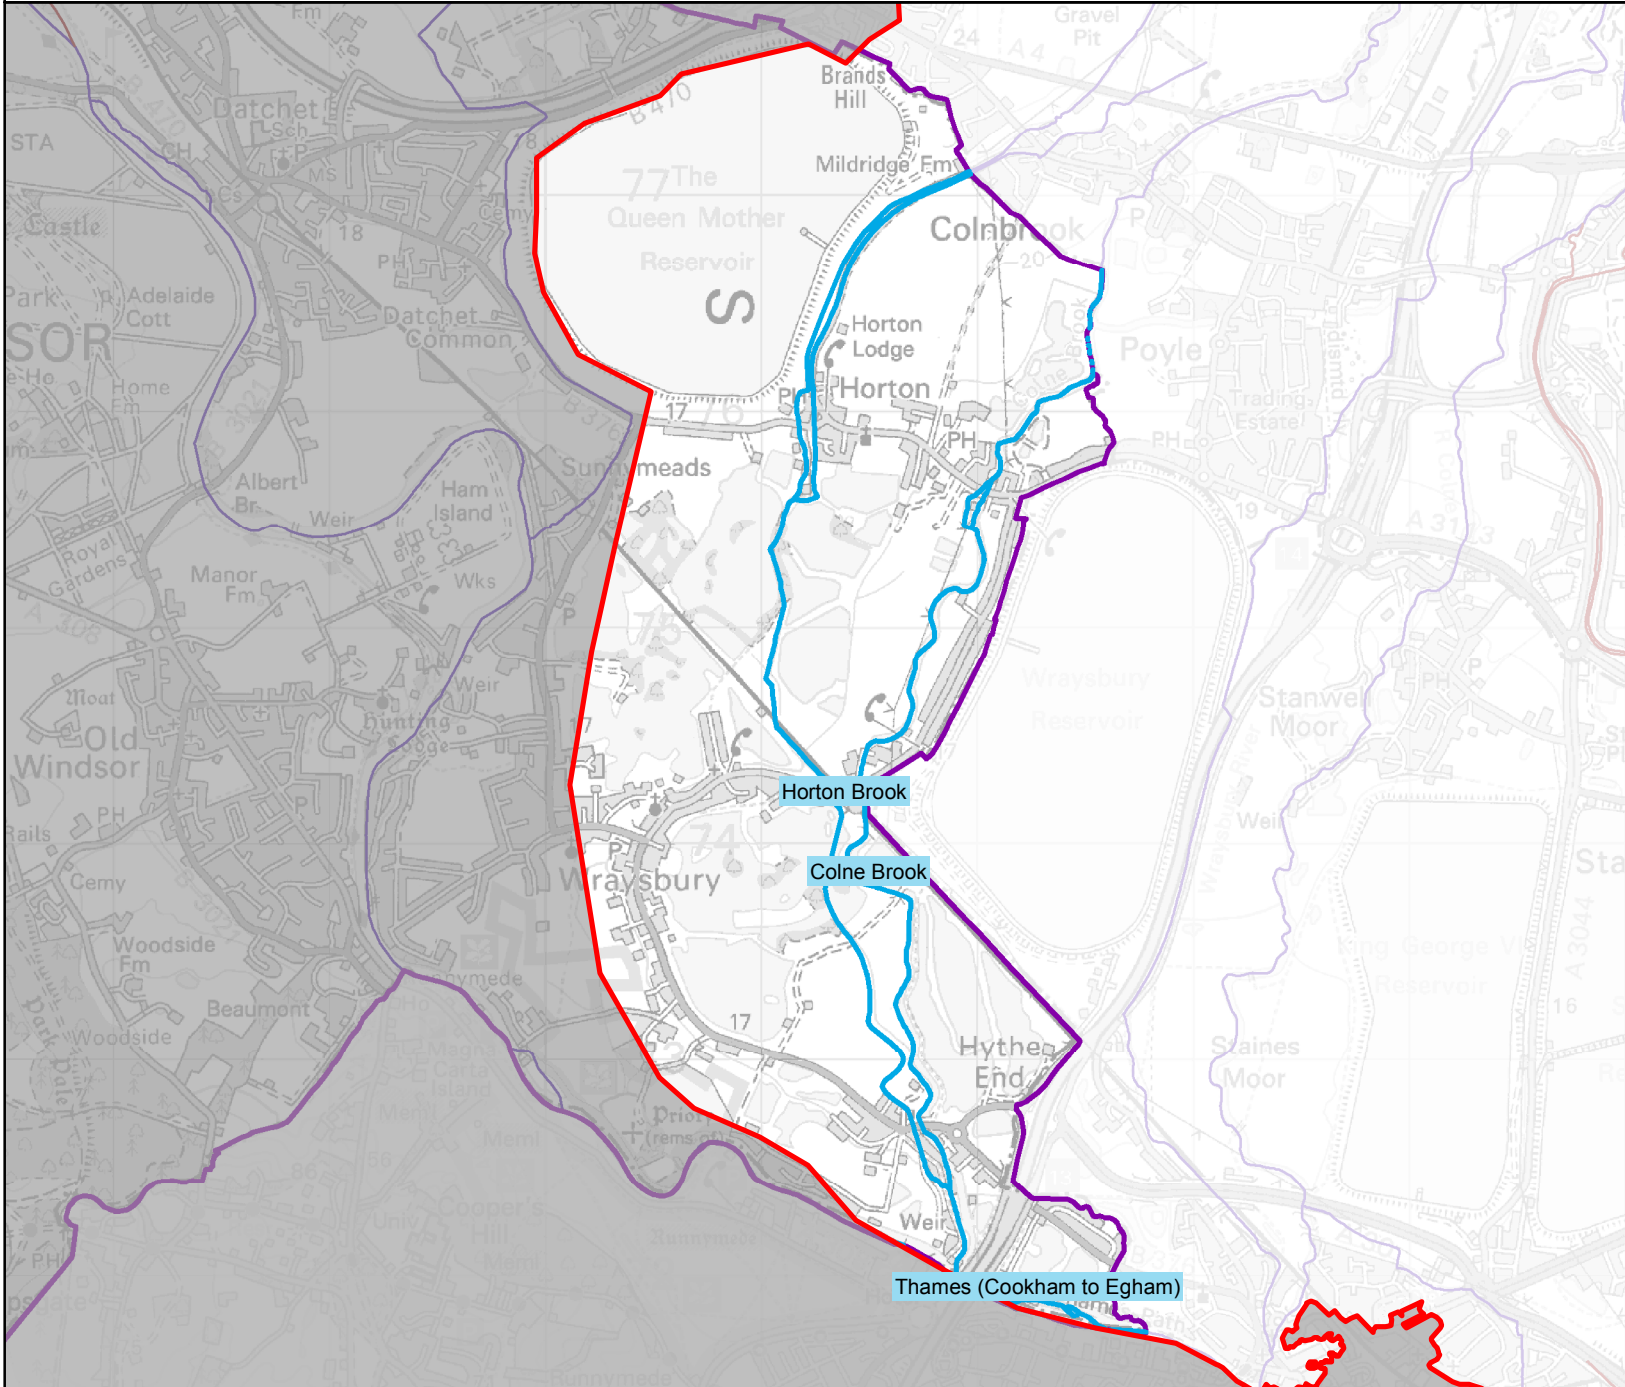

Unitary Authority of Windsor and Maidenhead in the Hertfordshire and North London Water Management Area

Legend

-  Hertfordshire & North London Area Boundary
-  Windsor and Maidenhead Rivers
-  Unitary Authority of Windsor and Maidenhead