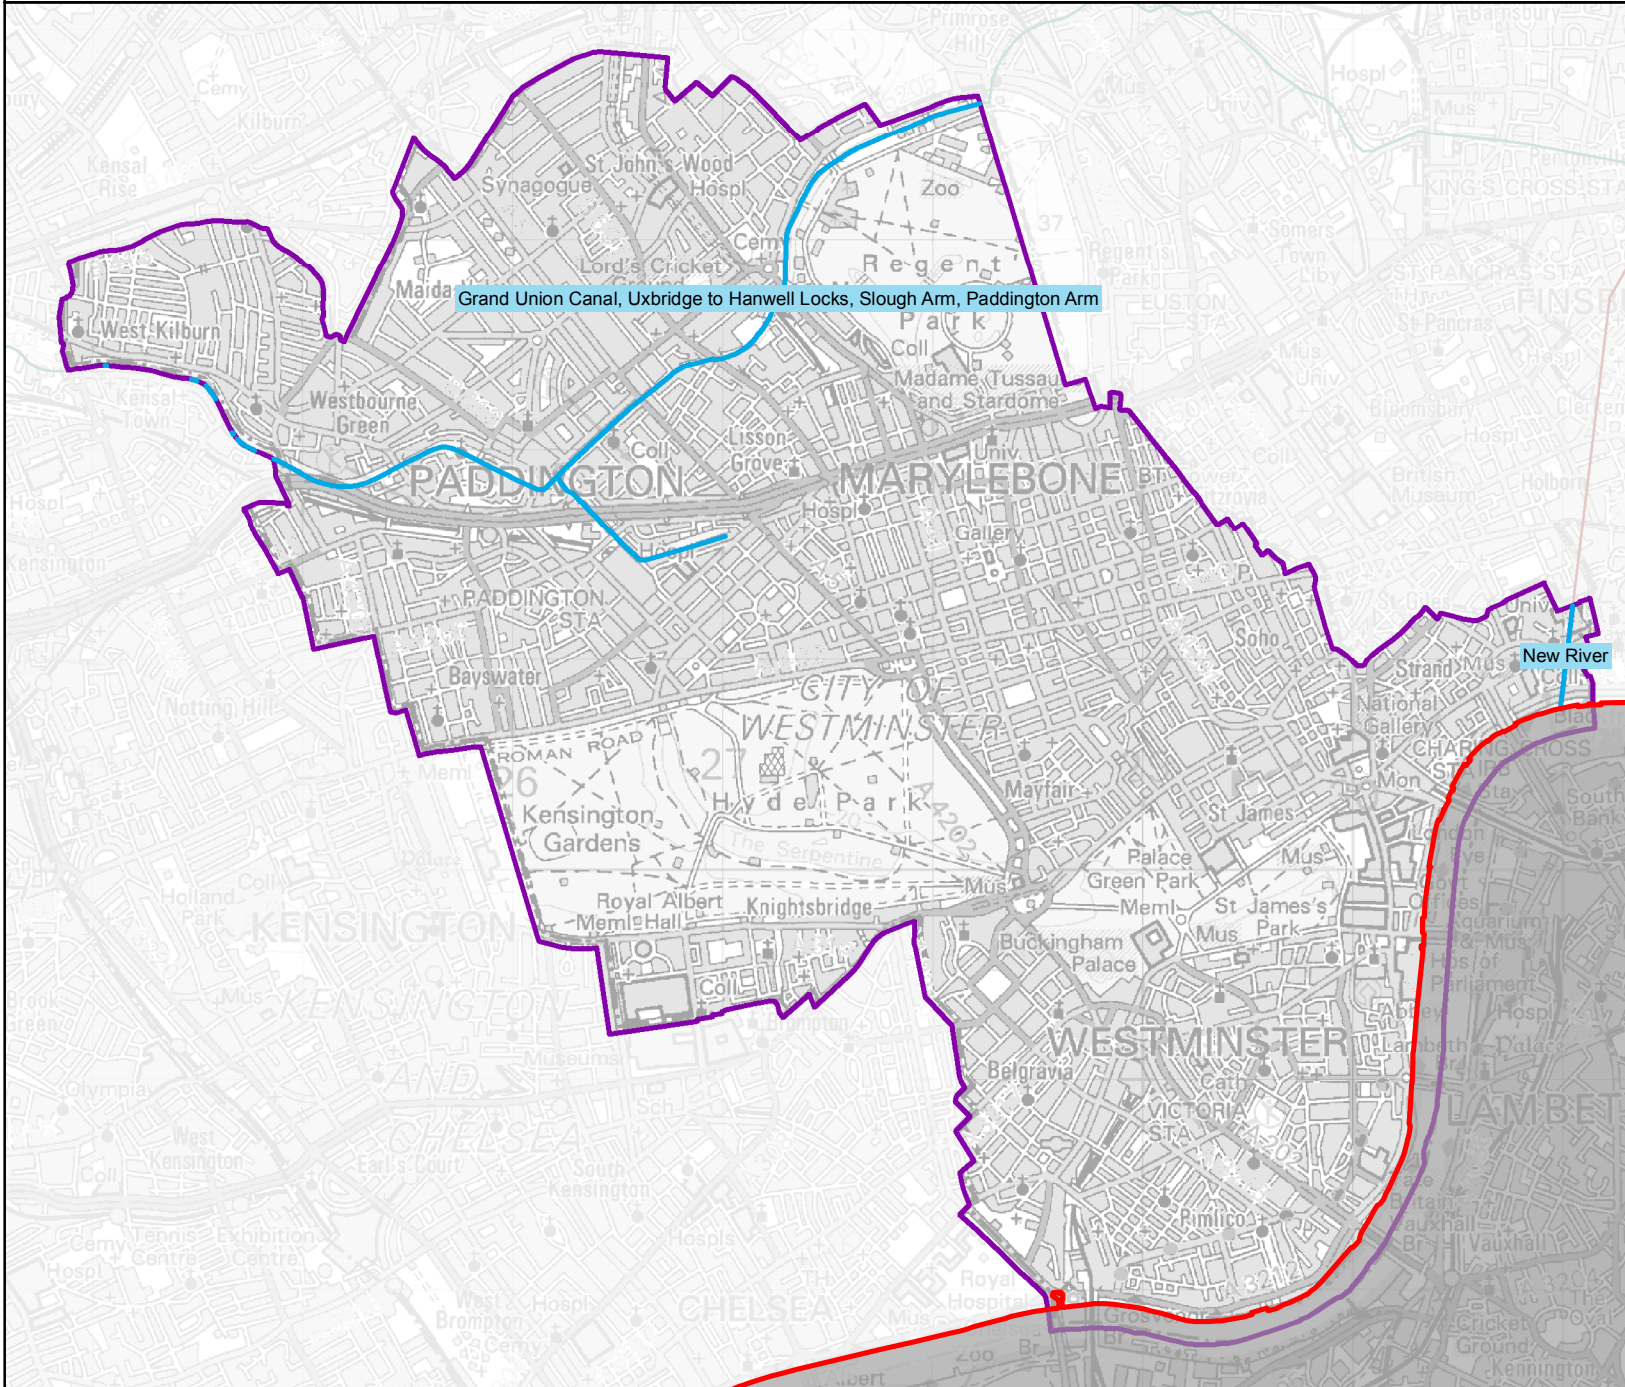

London Borough of City of Westminster in the Hertfordshire and North London Water Management Area

Legend

-  Hertfordshire & North London Area Boundary
-  Westminster Rivers
-  London Borough of City of Westminster

© Environment Agency Copyright and/or database rights 2019.
© Ordnance Survey copyright and/or database rights 2019.
All rights reserved. Ordnance Survey Licence No 100024198.