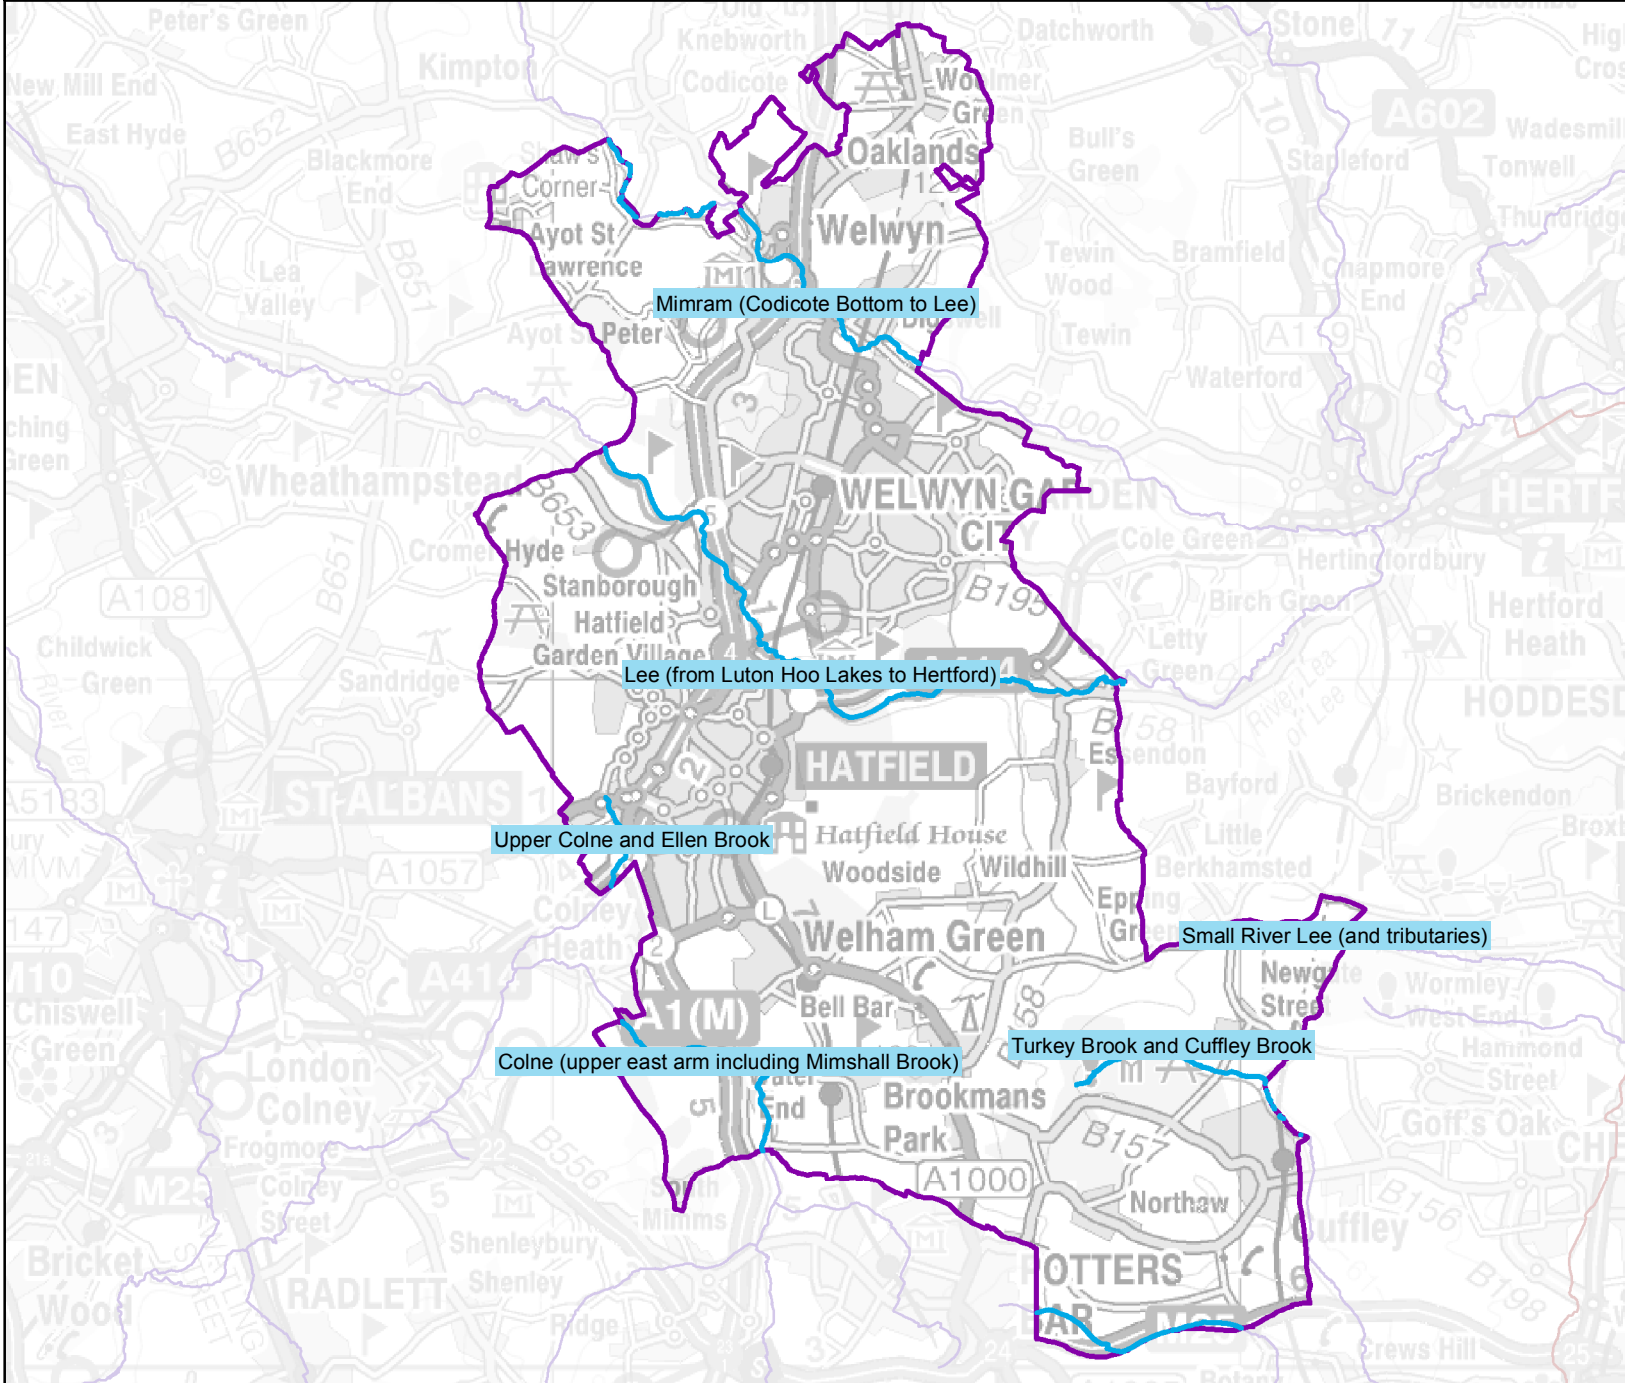

# District Council of Welwyn and Hatfield in the Hertfordshire and North London Water Management Area

## Legend

-  Welwyn and Hatfield Rivers
-  District Council of Welwyn and Hatfield