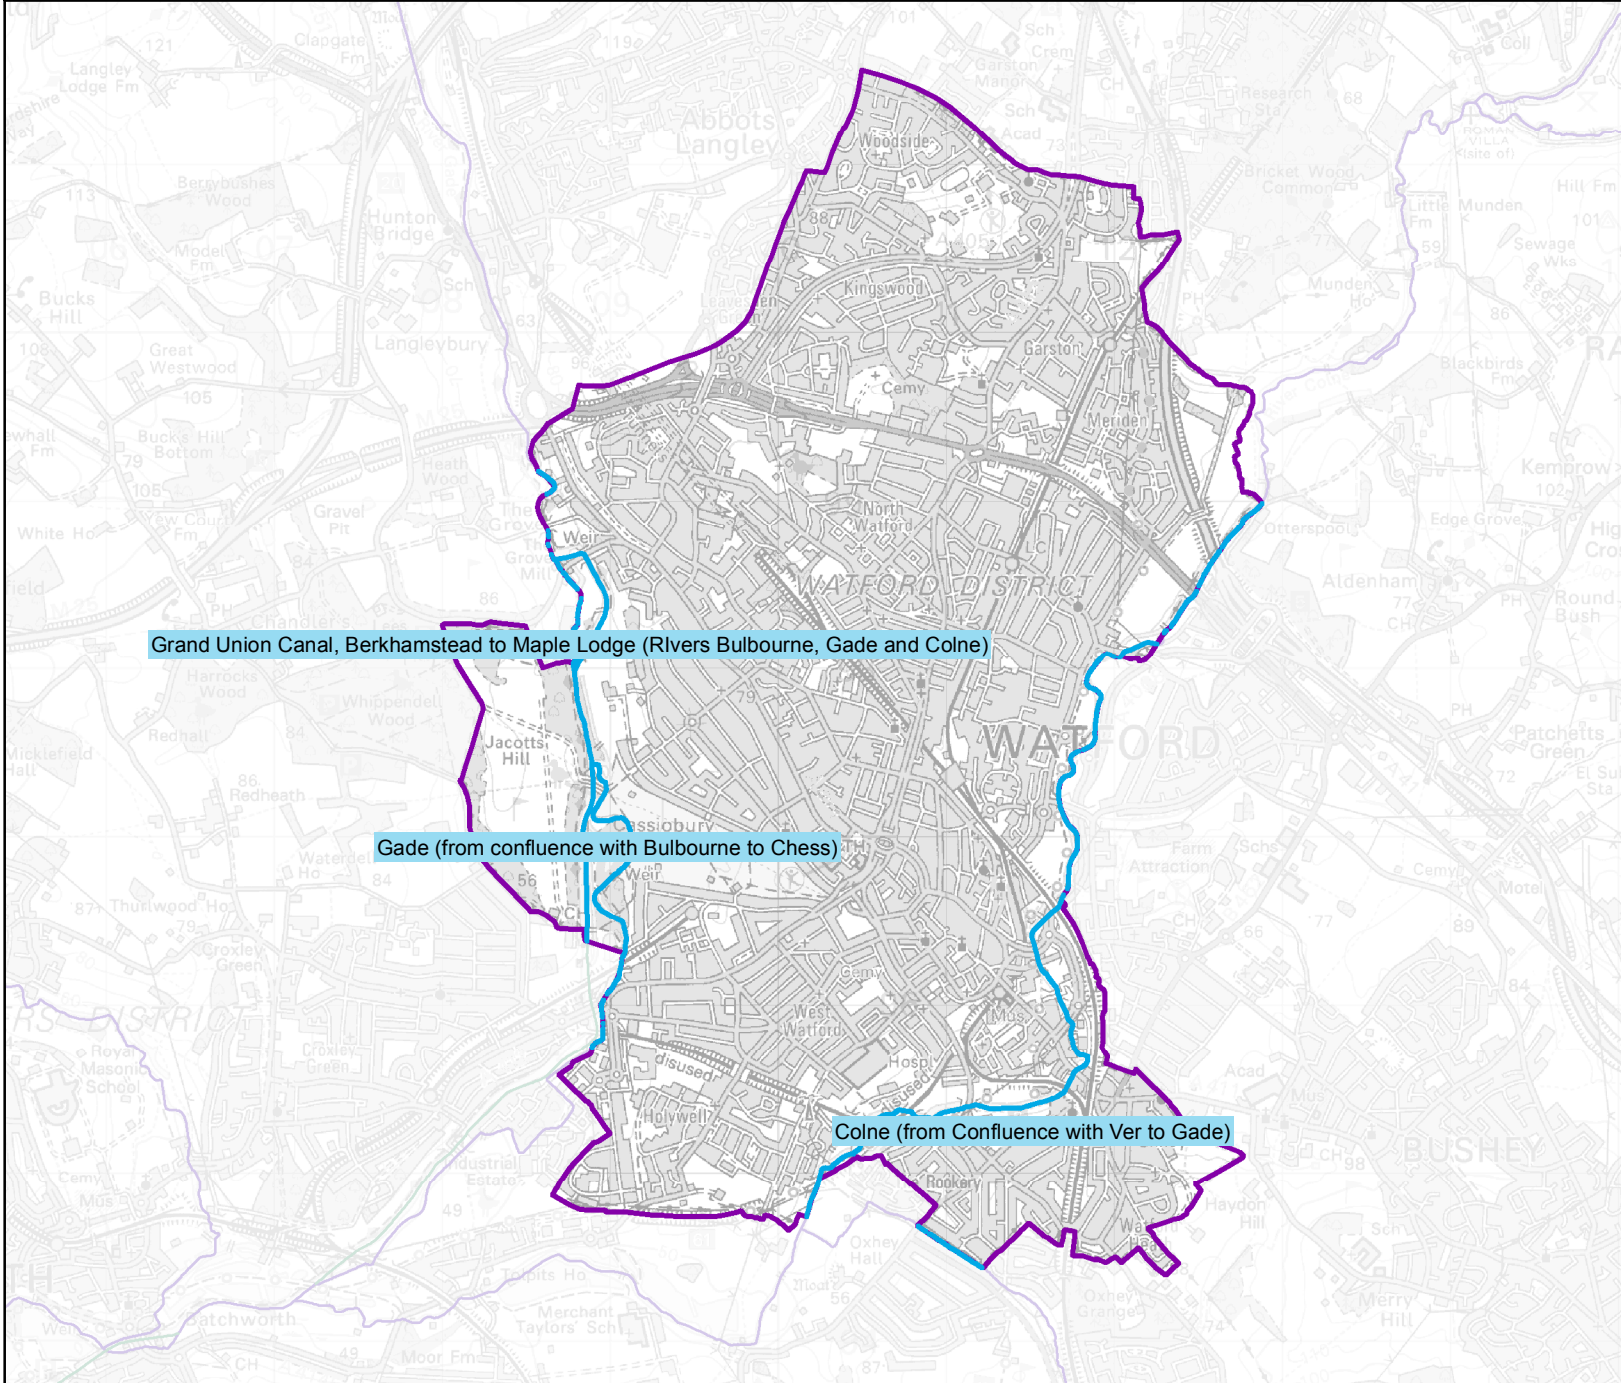

District Council of Watford in the Hertfordshire and North London Water Management Area

Legend

— Watford Rivers

□ District Council of Watford

© Environment Agency Copyright and/or database rights 2019.
© Ordnance Survey copyright and/or database rights 2019.
All rights reserved. Ordnance Survey Licence No 100024198.