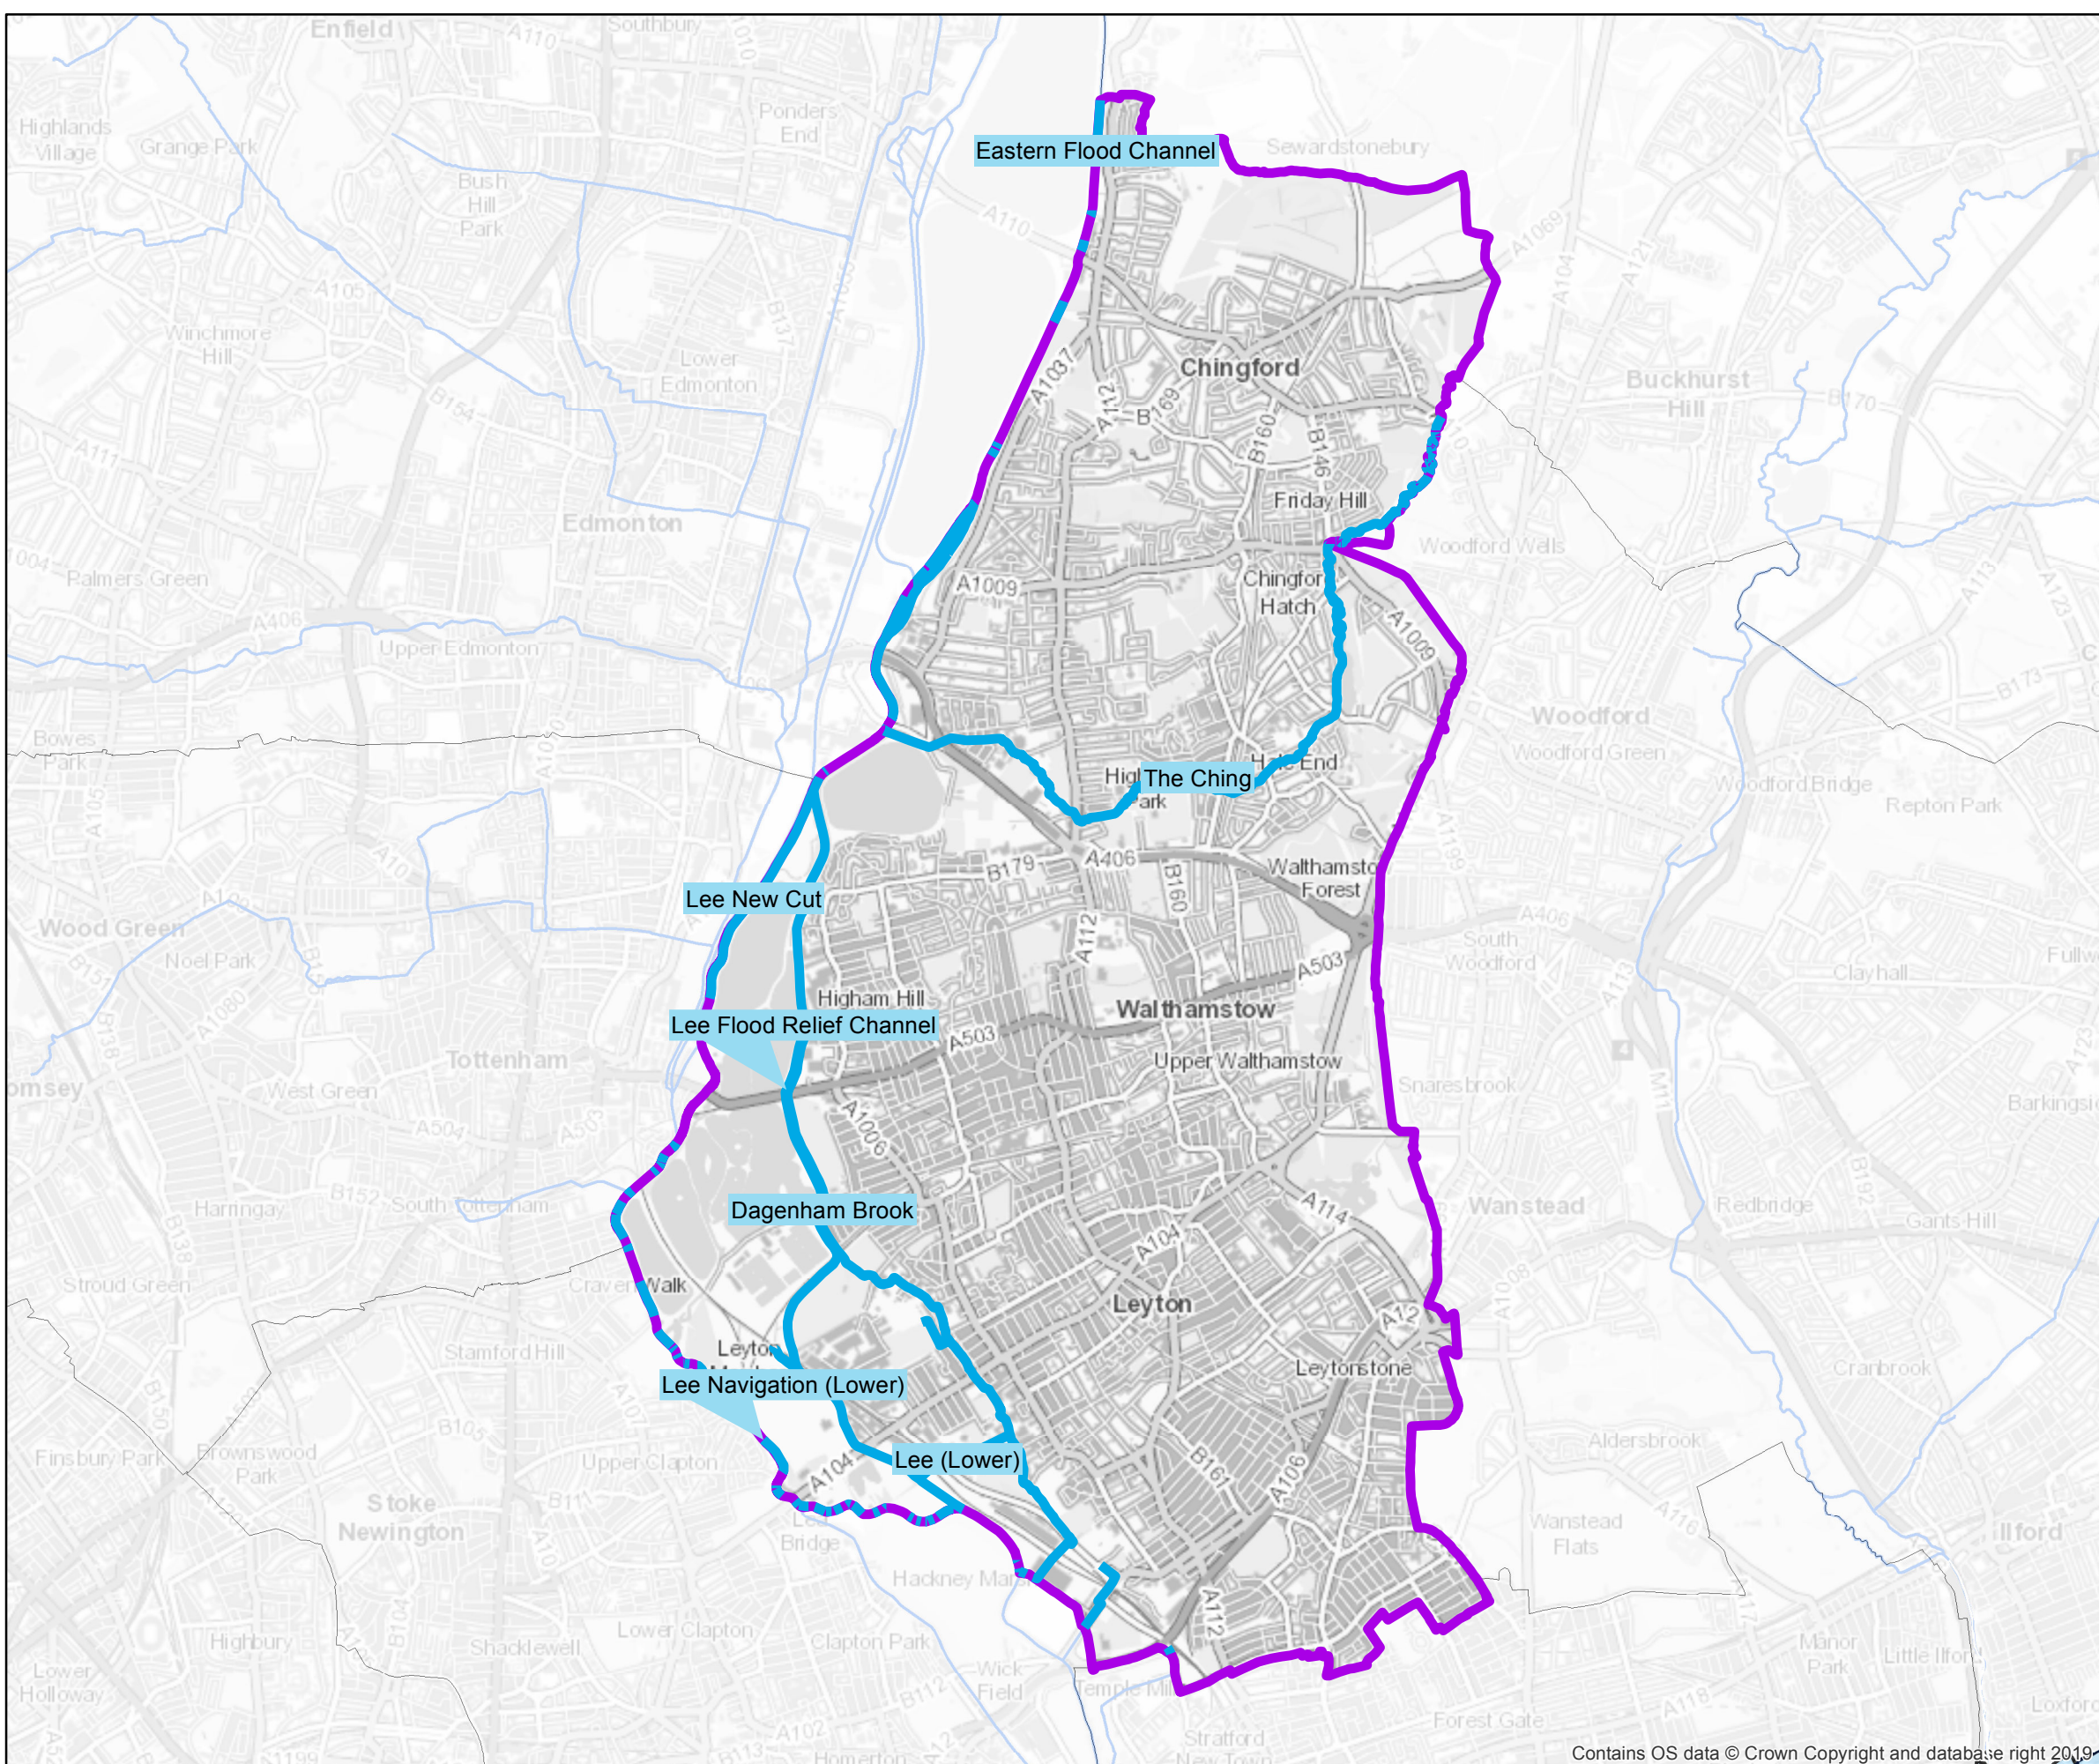

London Borough of Waltham Forest in the Hertfordshire and North London Water Management Area

Environment Agency
Alchemy,
Bessemer Road,
Welwyn Garden City,
Hertfordshire,
AL7 1HE

Legend

-  Waltham Forest Rivers
-  London Borough of Waltham Forest

This map is based upon Ordnance Survey Material with the permission of Ordnance Survey on behalf of the controller of Her Majesty's Stationery Office Crown Copyright. Unauthorised reproduction infringes Crown Copyright and may lead to prosecution or civil proceedings. Environment Agency 100024198, 2019