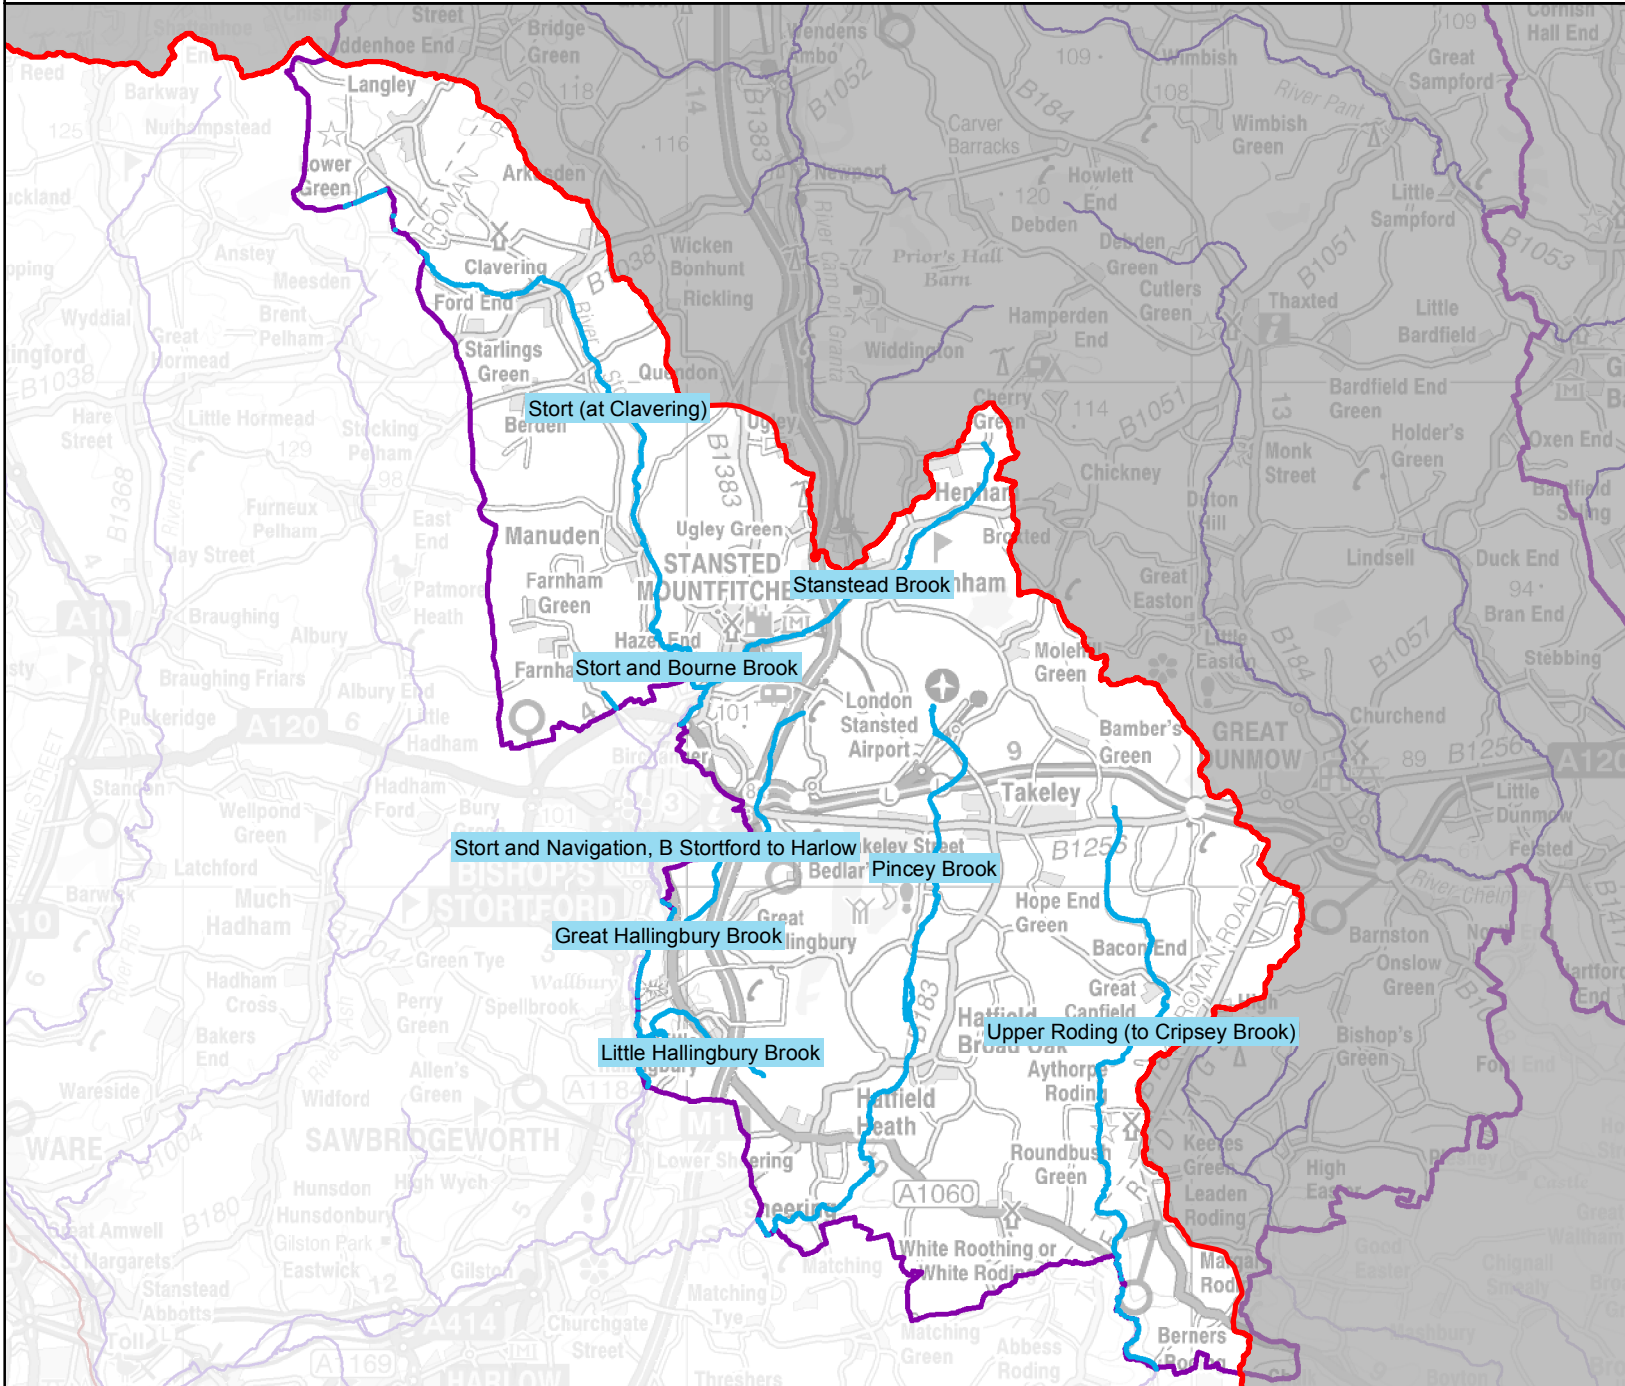

District Council of Uttlesford in Hertfordshire and North London Water Management Area

Legend

- Hertfordshire & North London Area Boundary
- Uttlesford Rivers
- District Council of Uttlesford

© Environment Agency Copyright and/or database rights 2019.
 © Ordnance Survey copyright and/or database rights 2019.
 All rights reserved. Ordnance Survey Licence No 100024198.