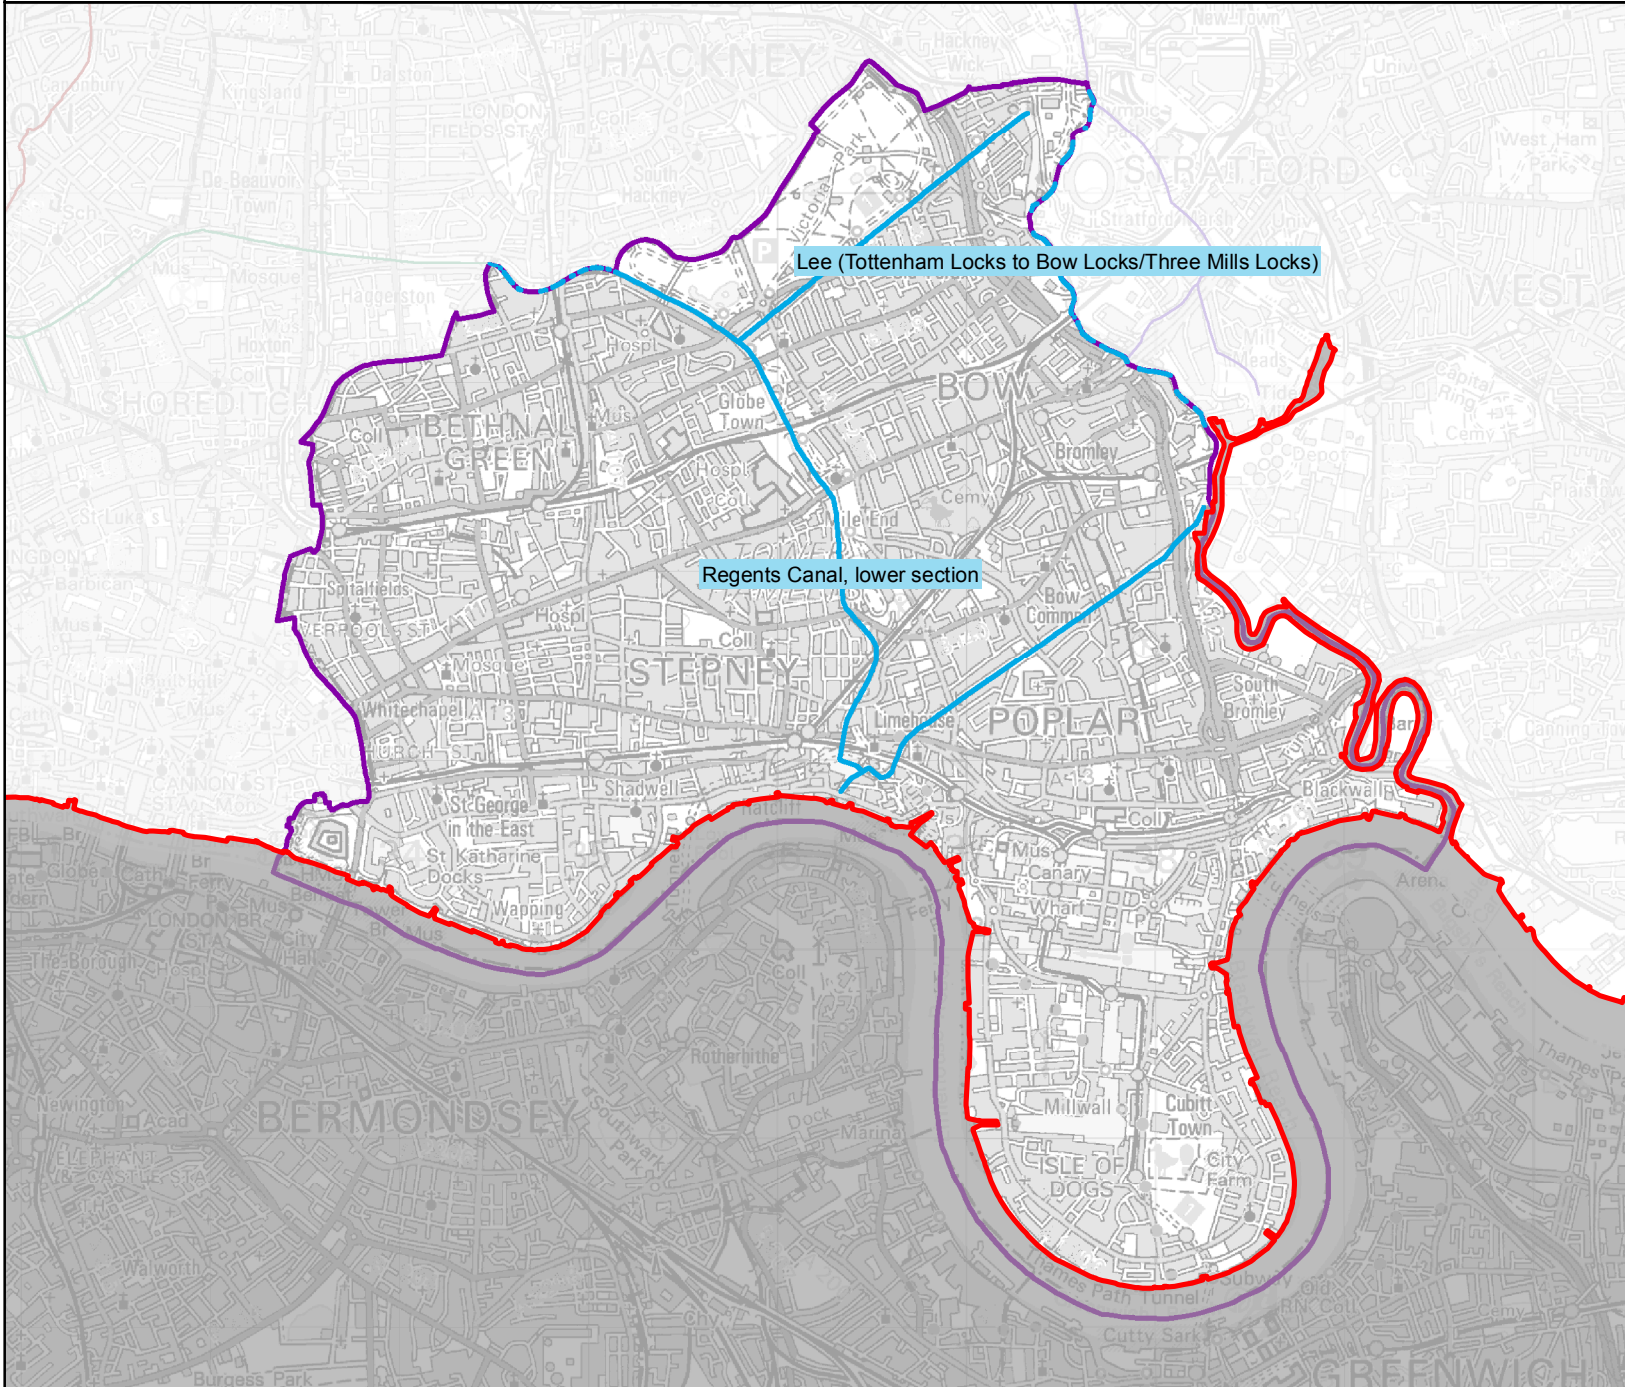

London Borough of Tower Hamlets in the Hertfordshire and North London Water Management Area

Legend

-  Hertfordshire & North London Area Boundary
-  Tower Hamlets Rivers
-  London Borough of Tower Hamlets