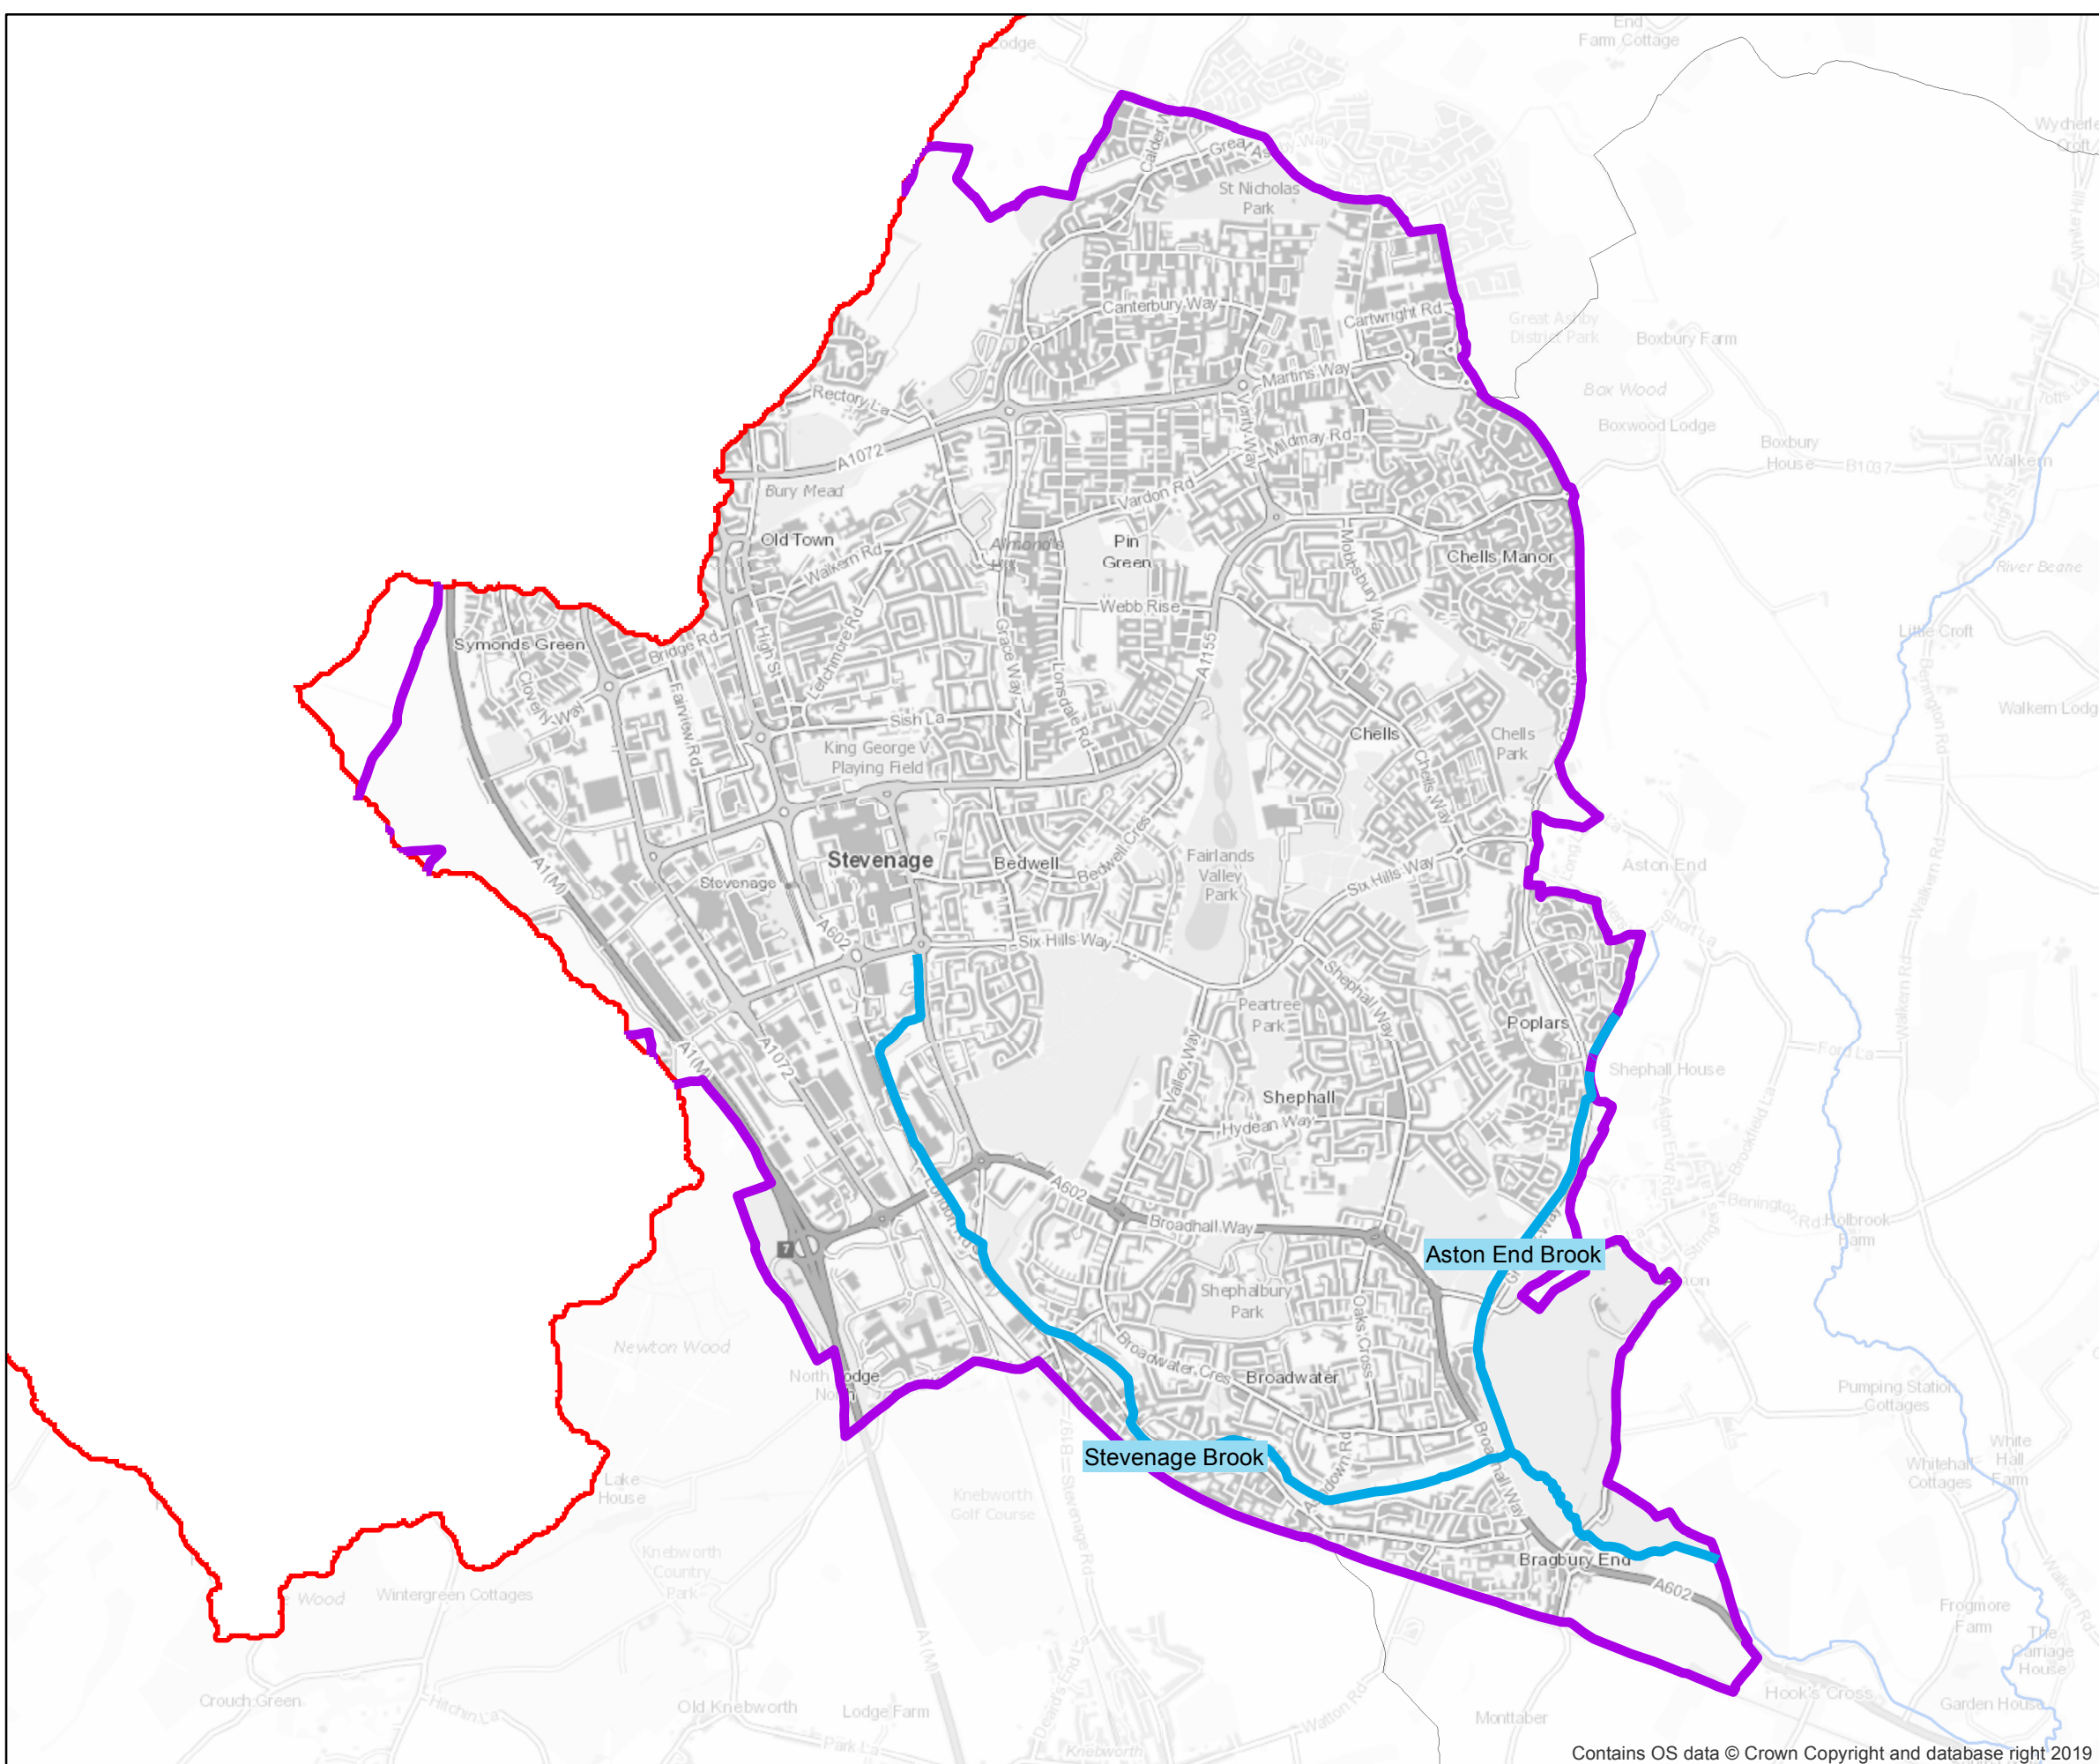

# District Council of Stevenage in the Hertfordshire and North London Water Management Area

Environment Agency  
 Alchemy,  
 Bessemer Road,  
 Welwyn Garden City,  
 Hertfordshire,  
 AL7 1HE

## Legend

-  Stevenage Rivers
-  District Council of Stevenage
-  Hertfordshire & North London Area Boundary

Contains OS data © Crown Copyright and database right 2019

This map is based upon Ordnance Survey Material with the permission of Ordnance Survey on behalf of the controller of Her Majesty's Stationery Office Crown Copyright. Unauthorised reproduction infringes Crown Copyright and may lead to prosecution or civil proceedings. Environment Agency 100024198, 2019