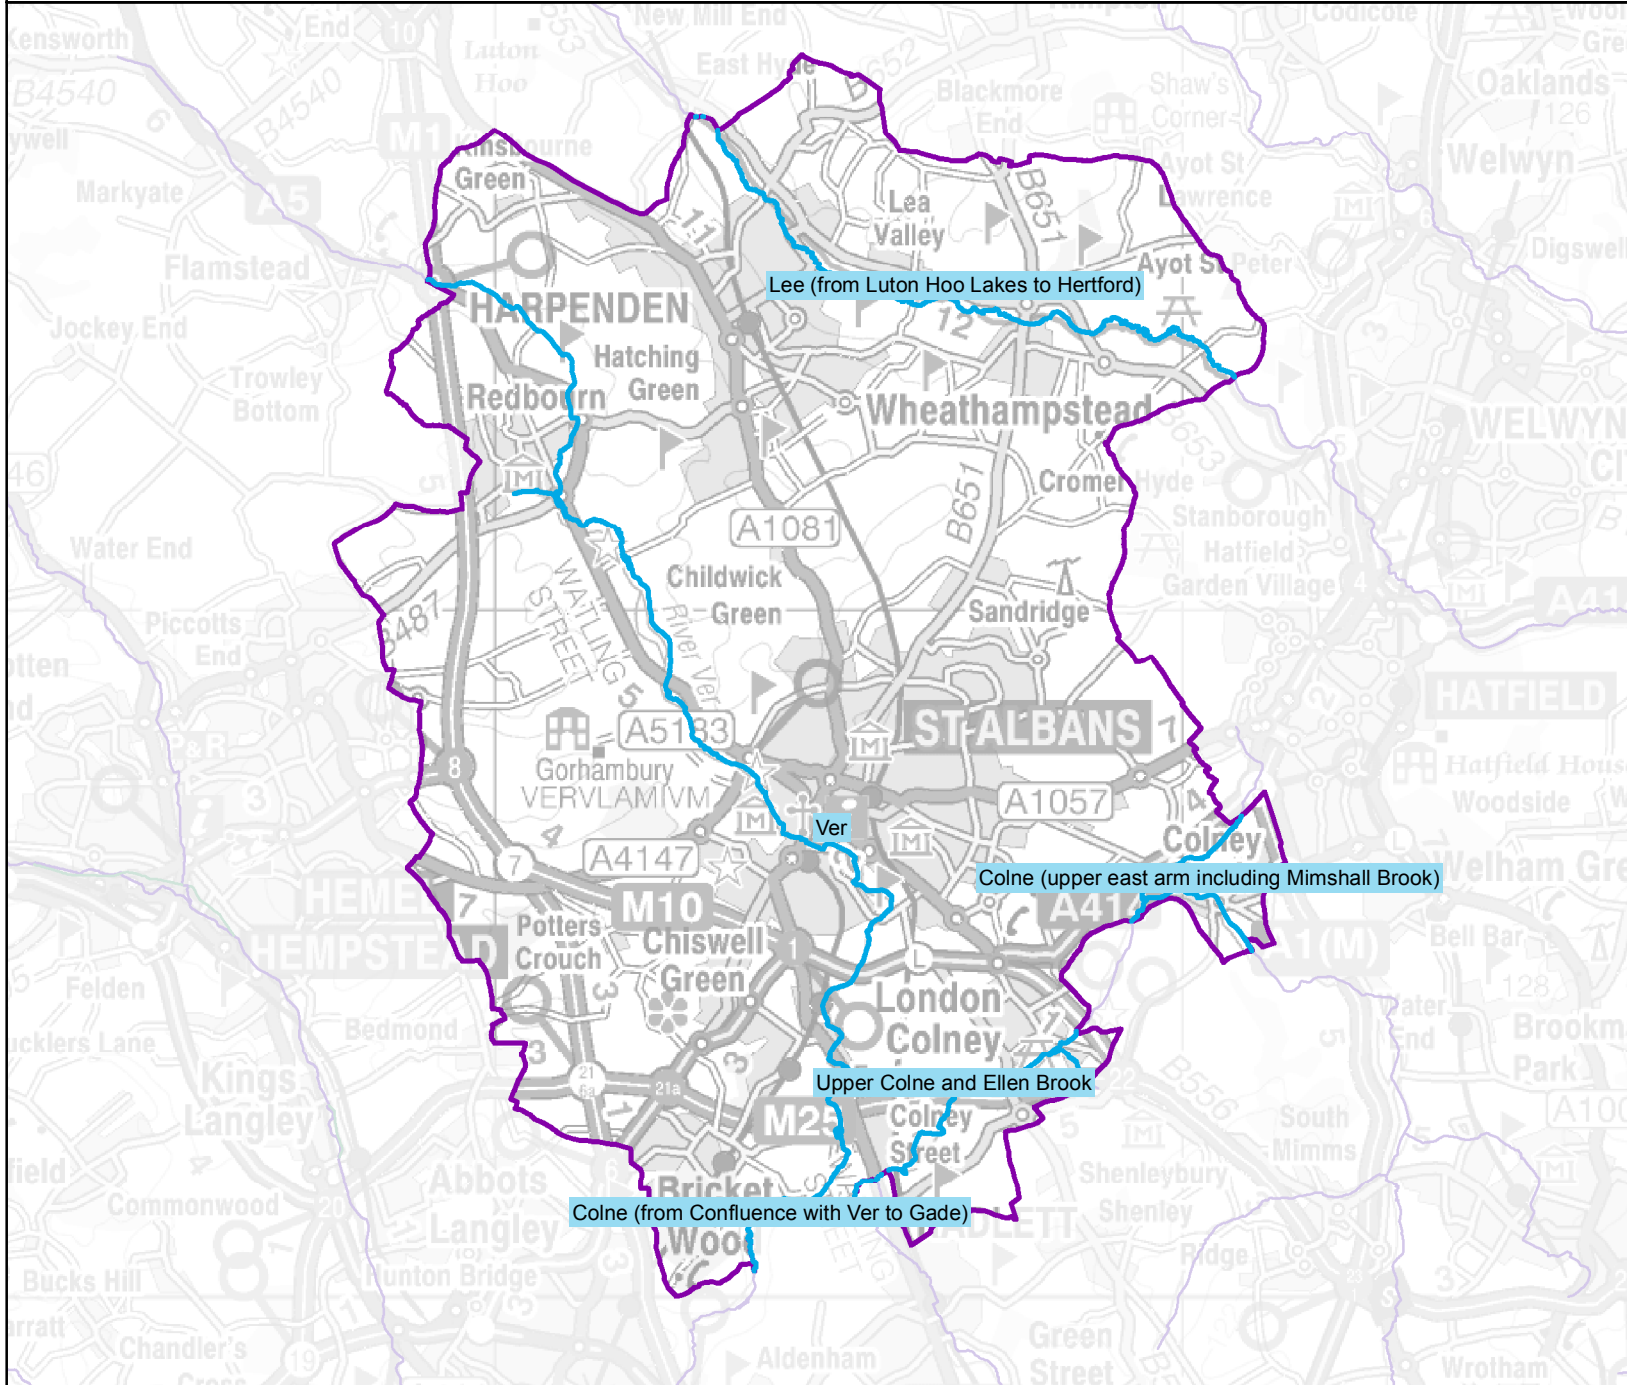

# District Council of St. Albans in the Hertfordshire and North London Water Management Area

### Legend

- St. Albans Rivers
- District Council of St. Albans