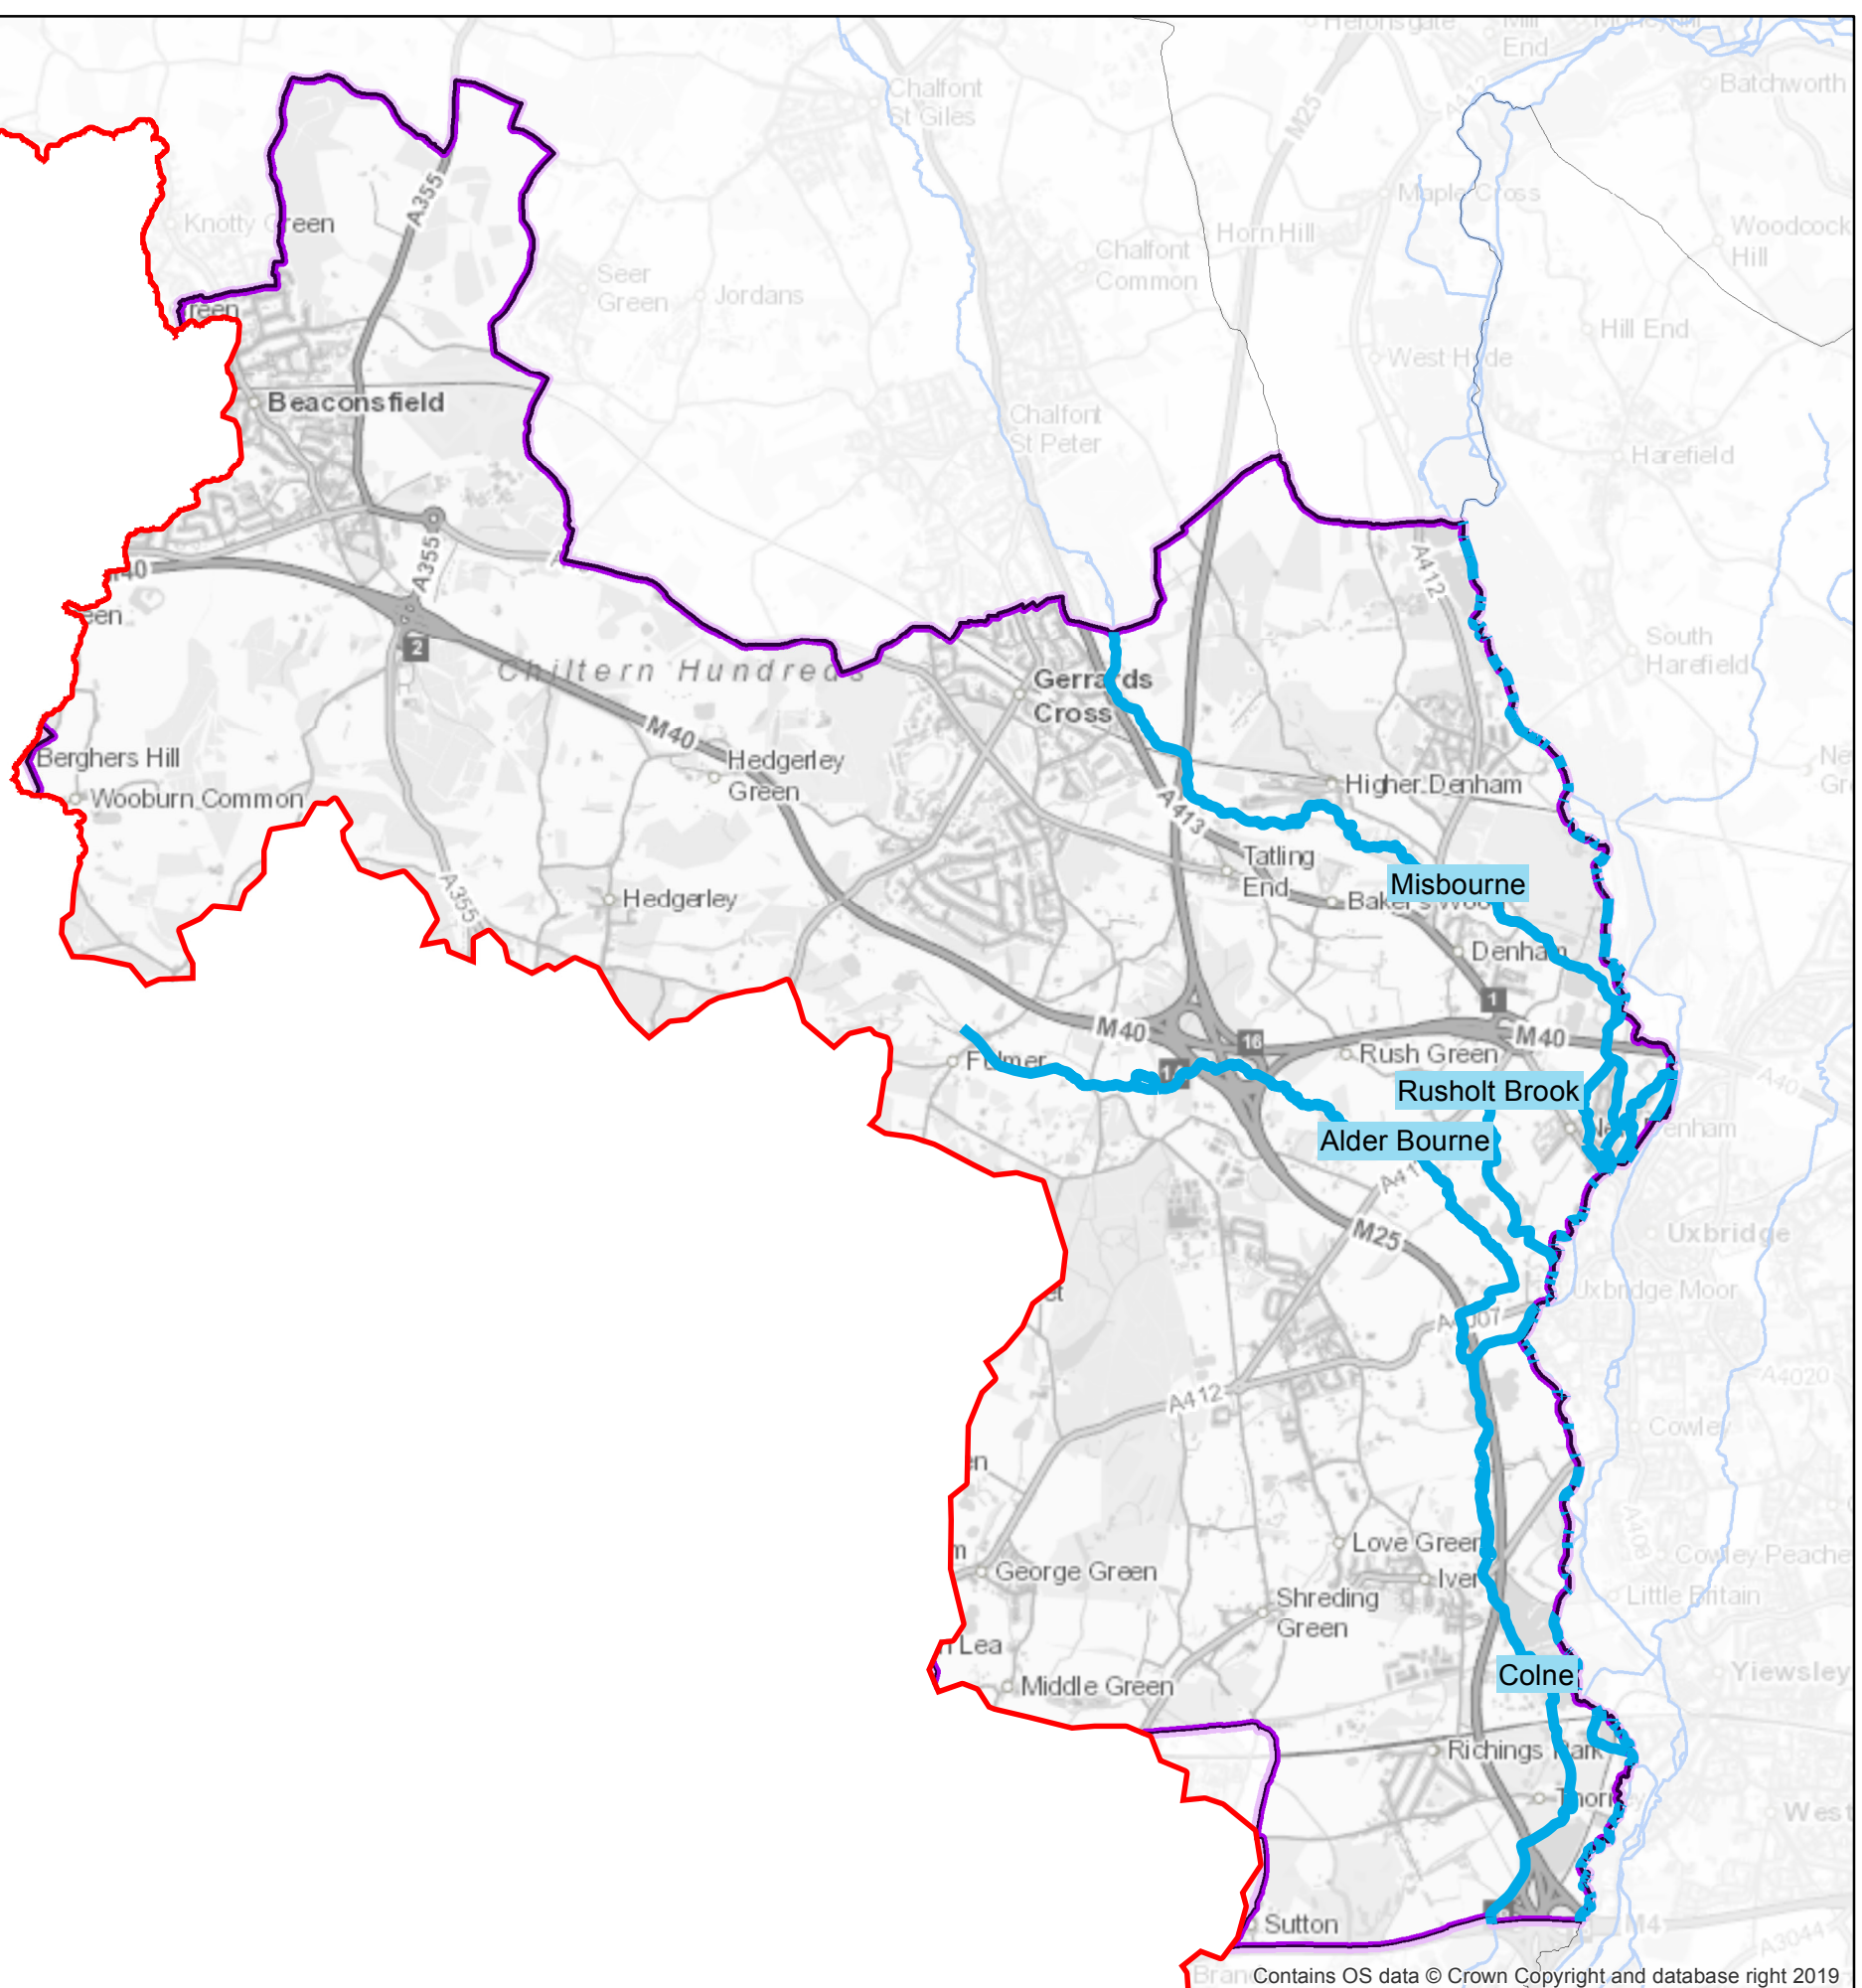

# District Council of South Bucks in the Hertfordshire and North London Water Management Area

Environment Agency  
 Alchemy,  
 Bessemer Road,  
 Welwyn Garden City,  
 Hertfordshire,  
 AL7 1HE

## Legend

-  Hertfordshire & North London Area Boundary
-  South Bucks Rivers
-  District Council of South Bucks

This map is based upon Ordnance Survey Material with the permission of Ordnance Survey on behalf of the controller of Her Majesty's Stationery Office Crown Copyright. Unauthorised reproduction infringes Crown Copyright and may lead to prosecution or civil proceedings. Environment Agency 100024198, 2019