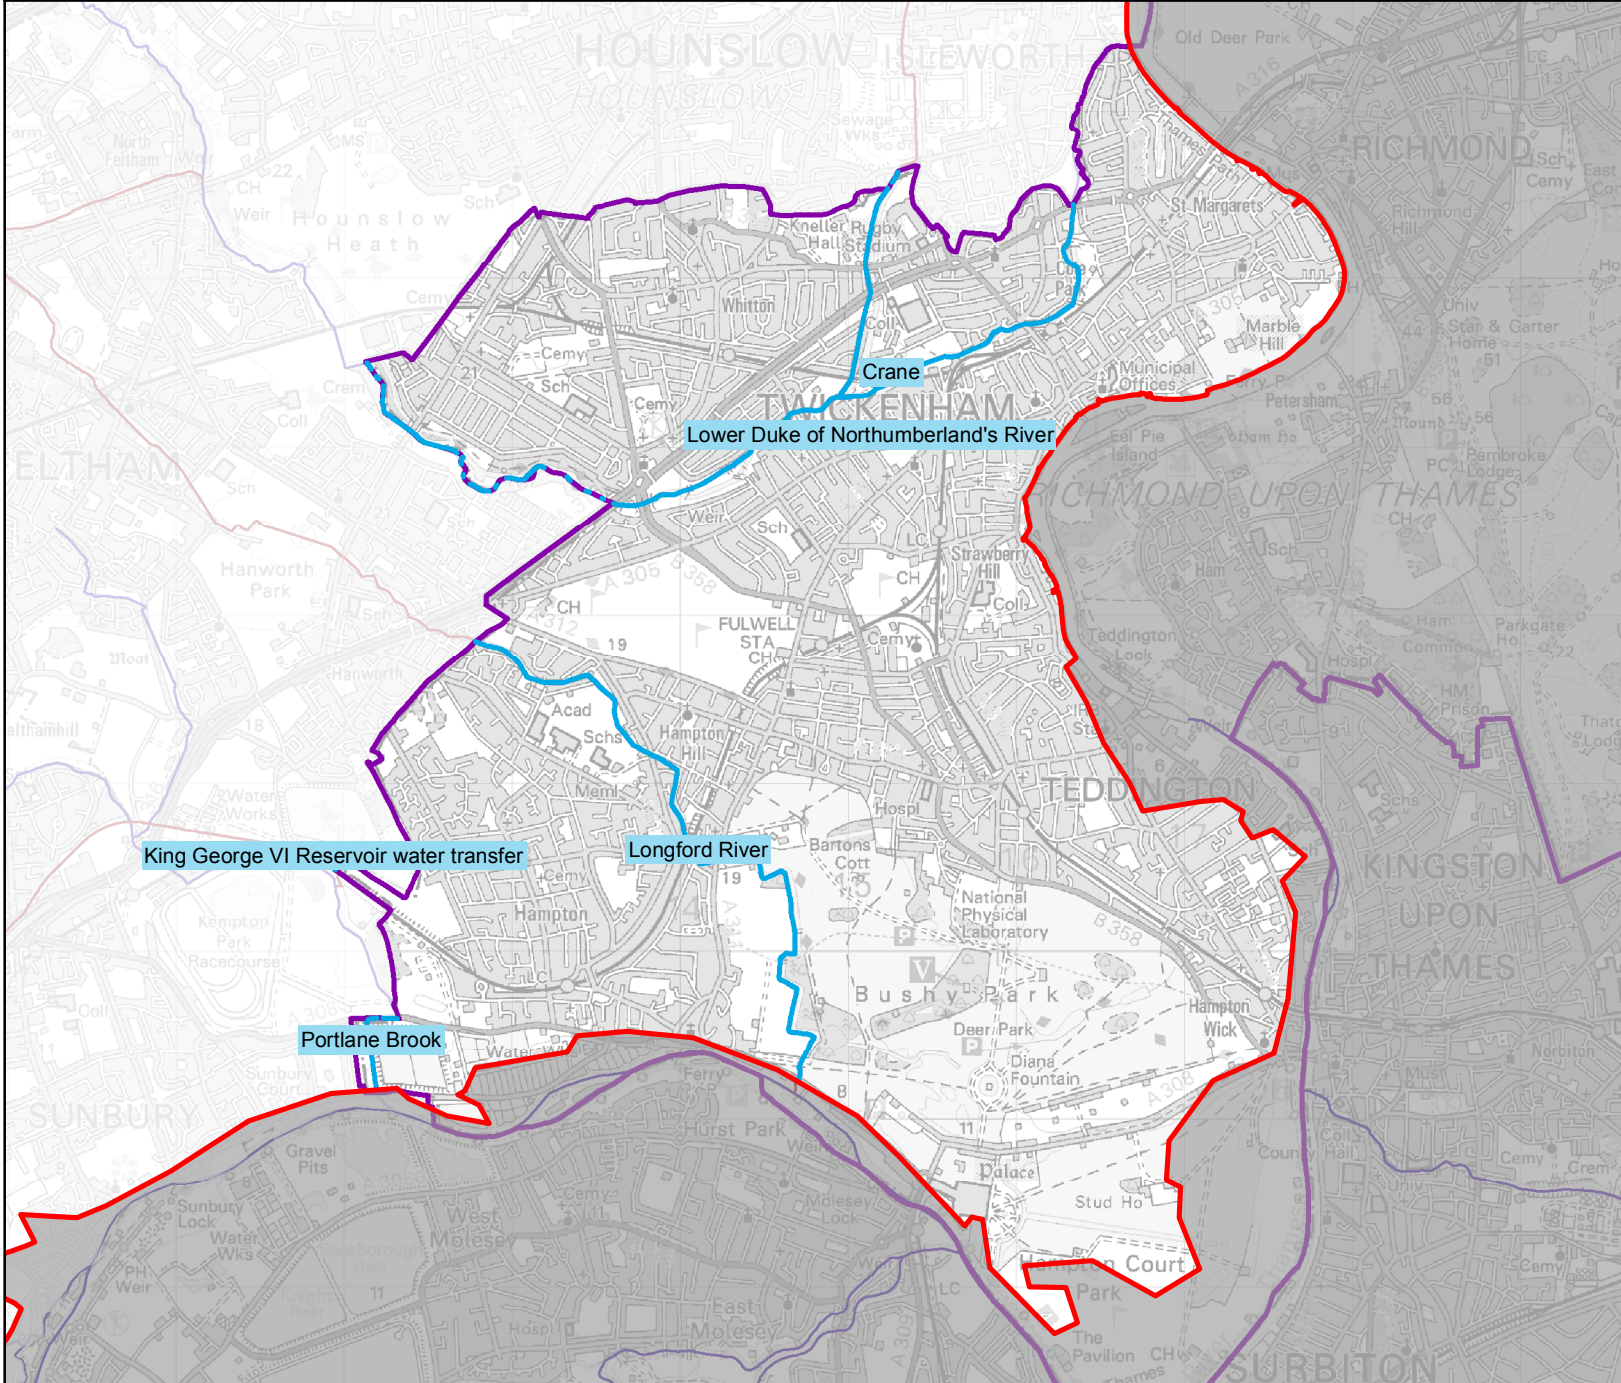

London Borough of Richmond Upon Thames in the Hertfordshire and North London Water Management Area

Legend

- Hertfordshire & North London Area Boundary
- Richmond Rivers
- London Borough of Richmond Upon Thmaes

© Environment Agency Copyright and/or database rights 2019.
© Ordnance Survey copyright and/or database rights 2019.
All rights reserved. Ordnance Survey Licence No 100024198.