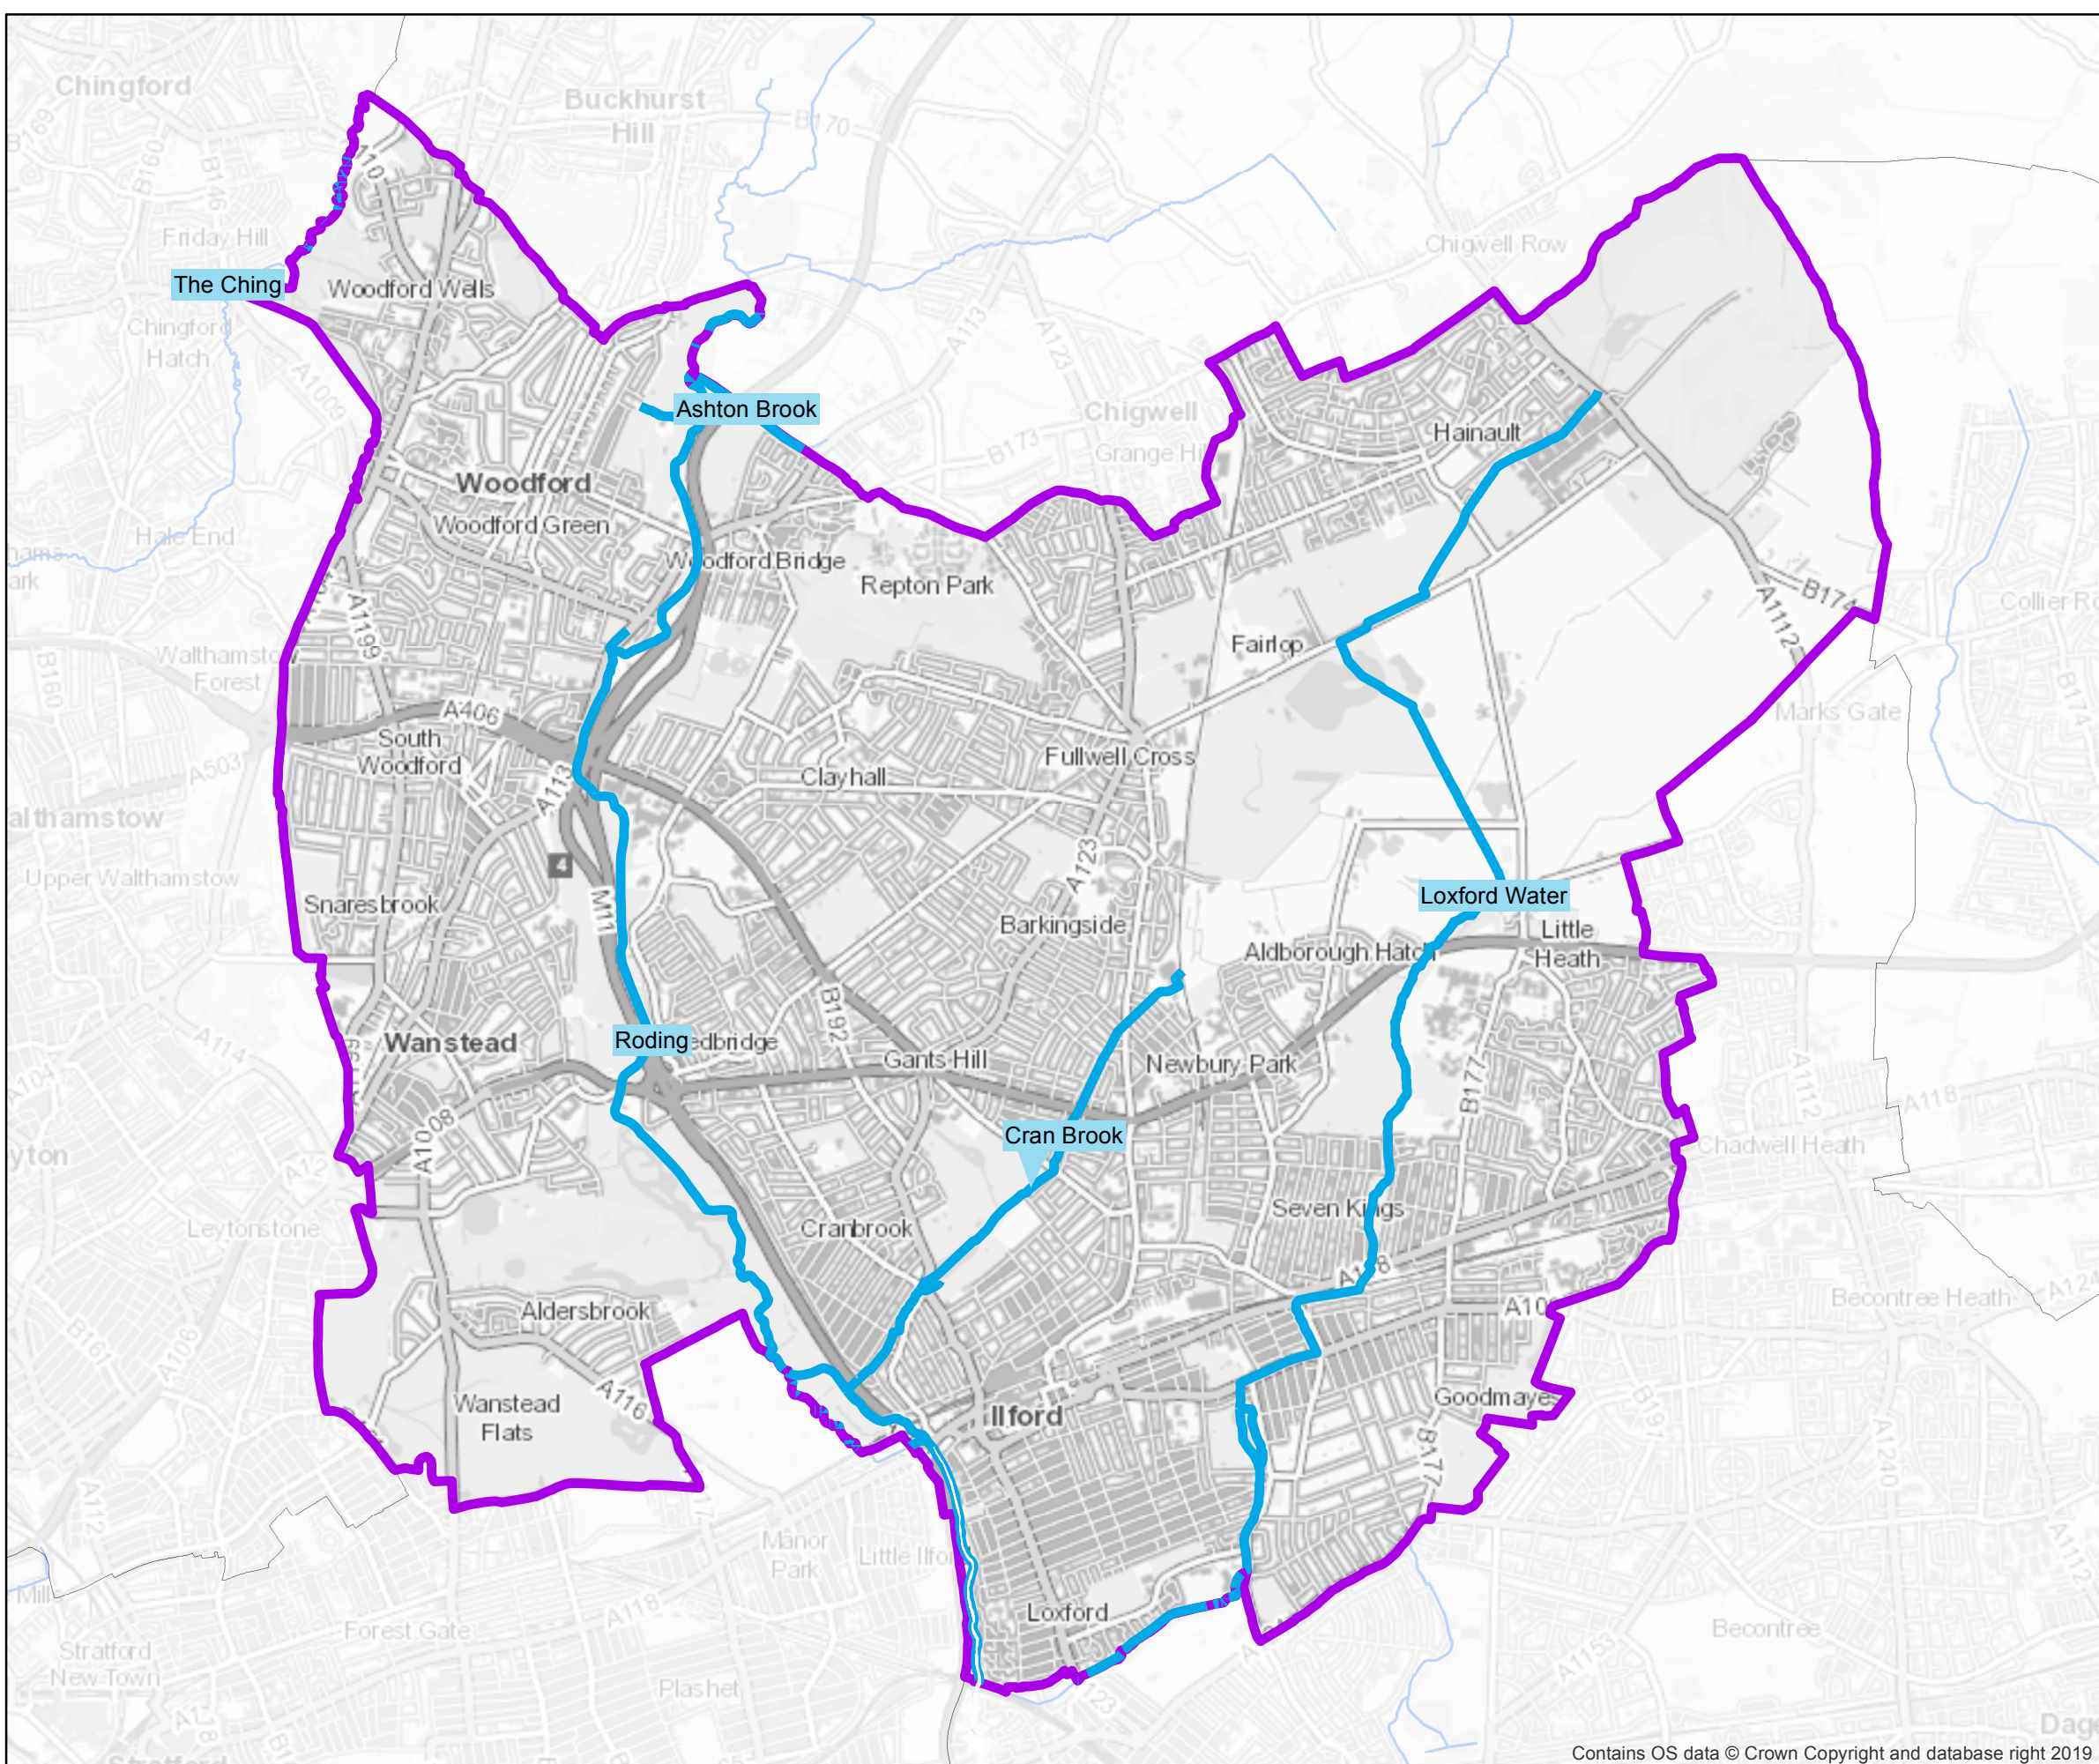

# London Borough of Redbridge in the Hertfordshire and North London Water Management Area

Environment Agency  
Alchemy,  
Bessemer Road,  
Welwyn Garden City,  
Hertfordshire,  
AL7 1HE

## Legend

-  Redbridge Rivers
-  London Borough of Redbridge

This map is based upon Ordnance Survey Material with the permission of Ordnance Survey on behalf of the controller of Her Majesty's Stationery Office Crown Copyright. Unauthorised reproduction infringes Crown Copyright and may lead to prosecution or civil proceedings. Environment Agency 100024198, 2019