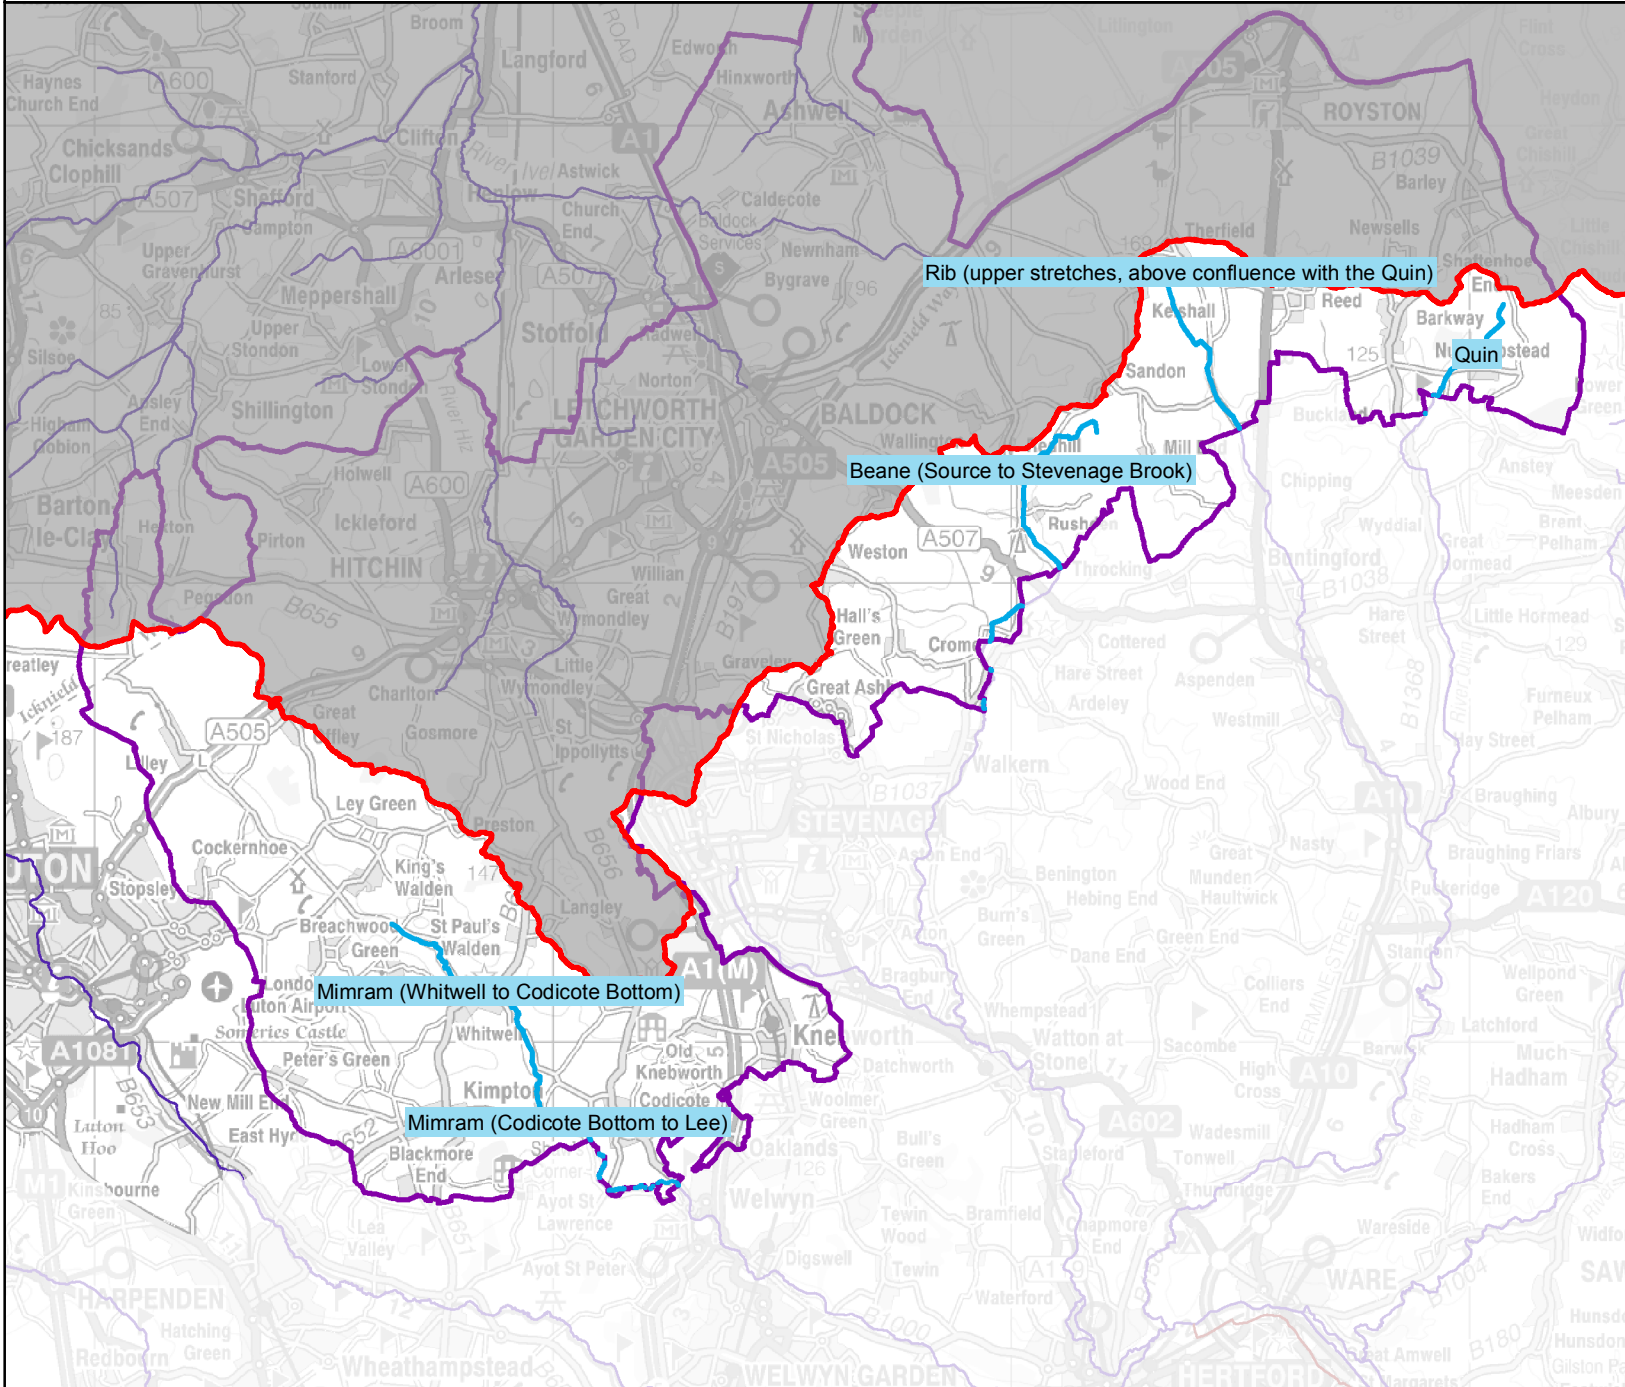

District Council of North Hertfordshire in the Hertfordshire and North London Water Management Area

Legend

- Hertfordshire & North London Area Boundary
- North Hertfordshire Rivers
- District Council of North Hertfordshire

© Environment Agency Copyright and/or database rights 2019.
 © Ordnance Survey copyright and/or database rights 2019.
 All rights reserved. Ordnance Survey Licence No 100024198.