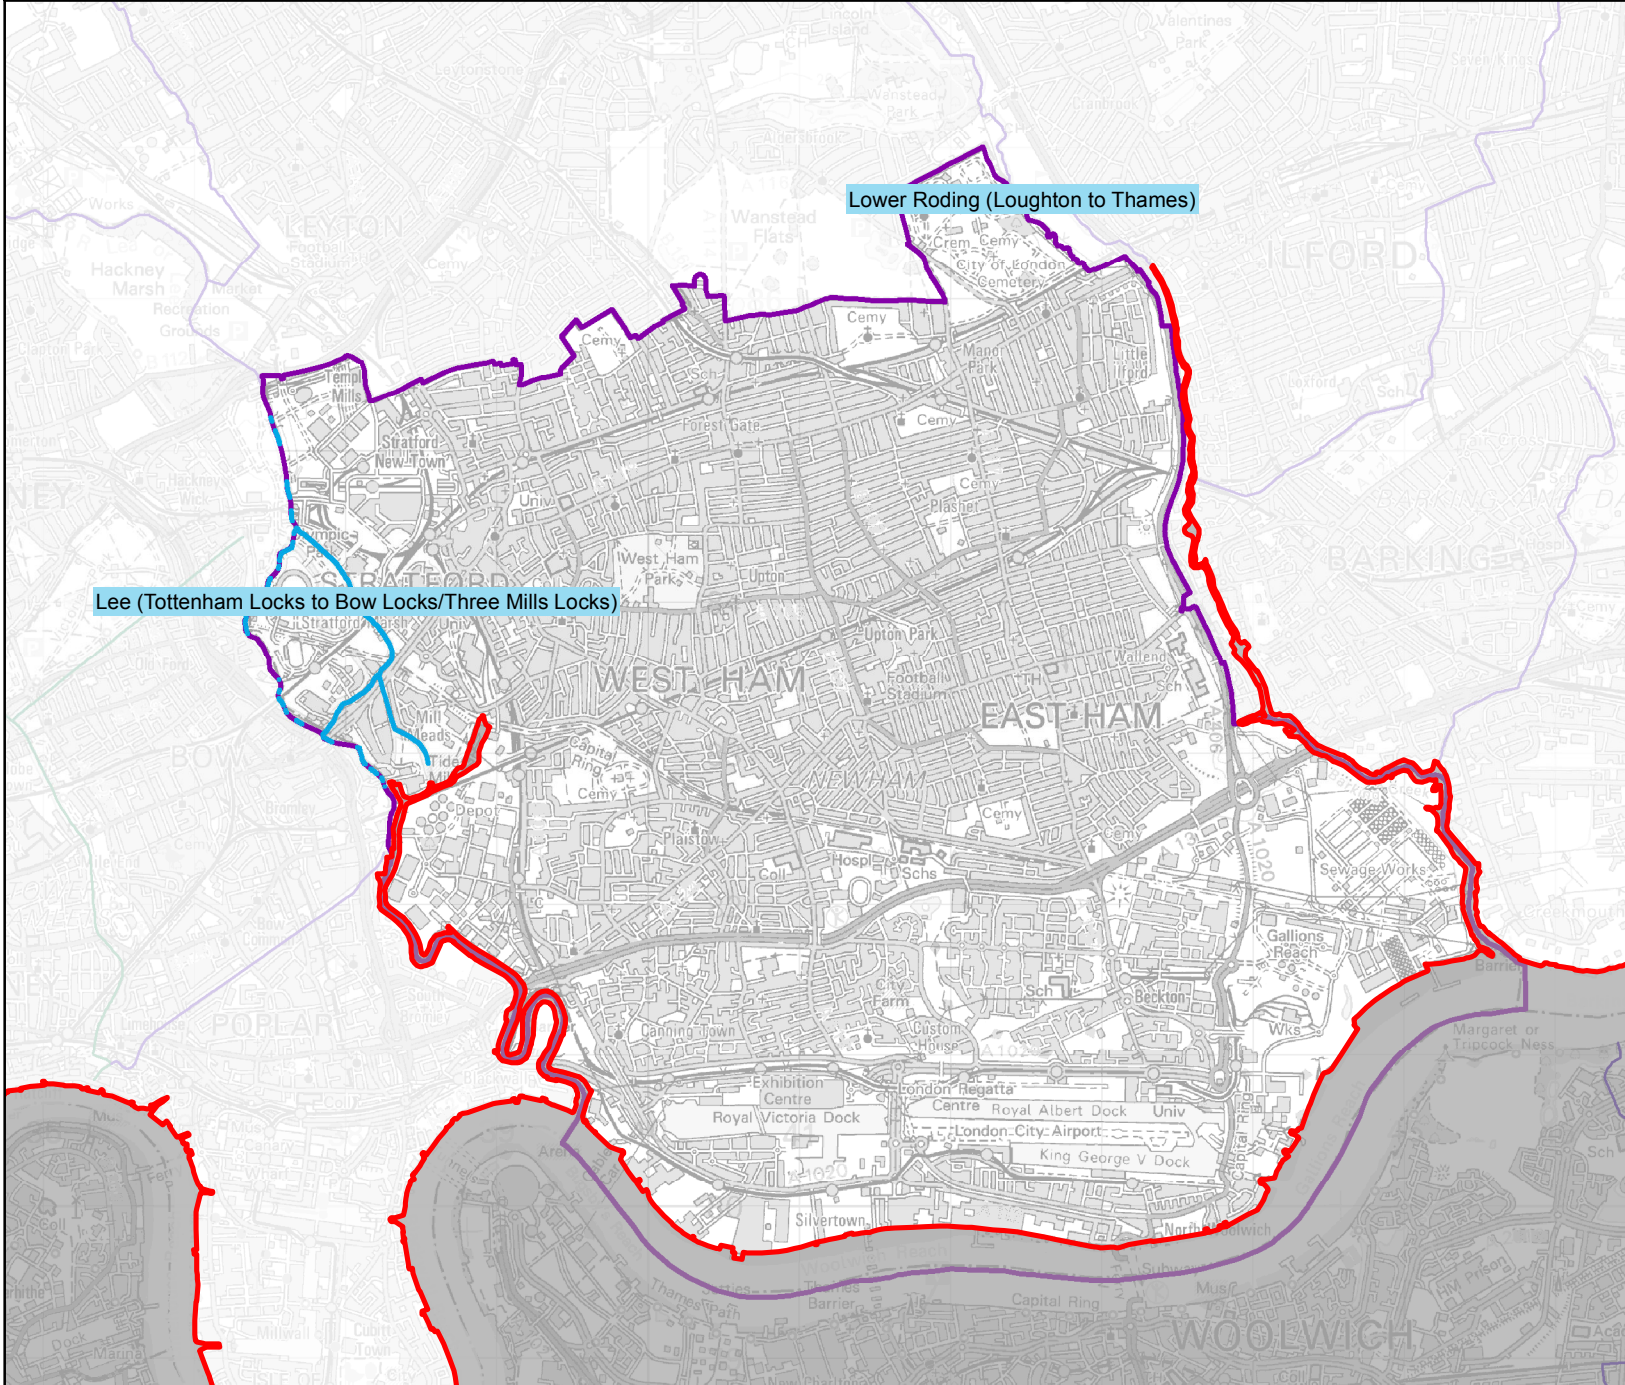

# London Borough of Newham in the Hertfordshire and North London Water Management Area

**Legend**

- Hertfordshire & North London Area Boundary
- Newham Rivers
- London Borough of Newham

© Environment Agency Copyright and/or database rights 2019.  
© Ordnance Survey copyright and/or database rights 2019.  
All rights reserved. Ordnance Survey Licence No 100024198.