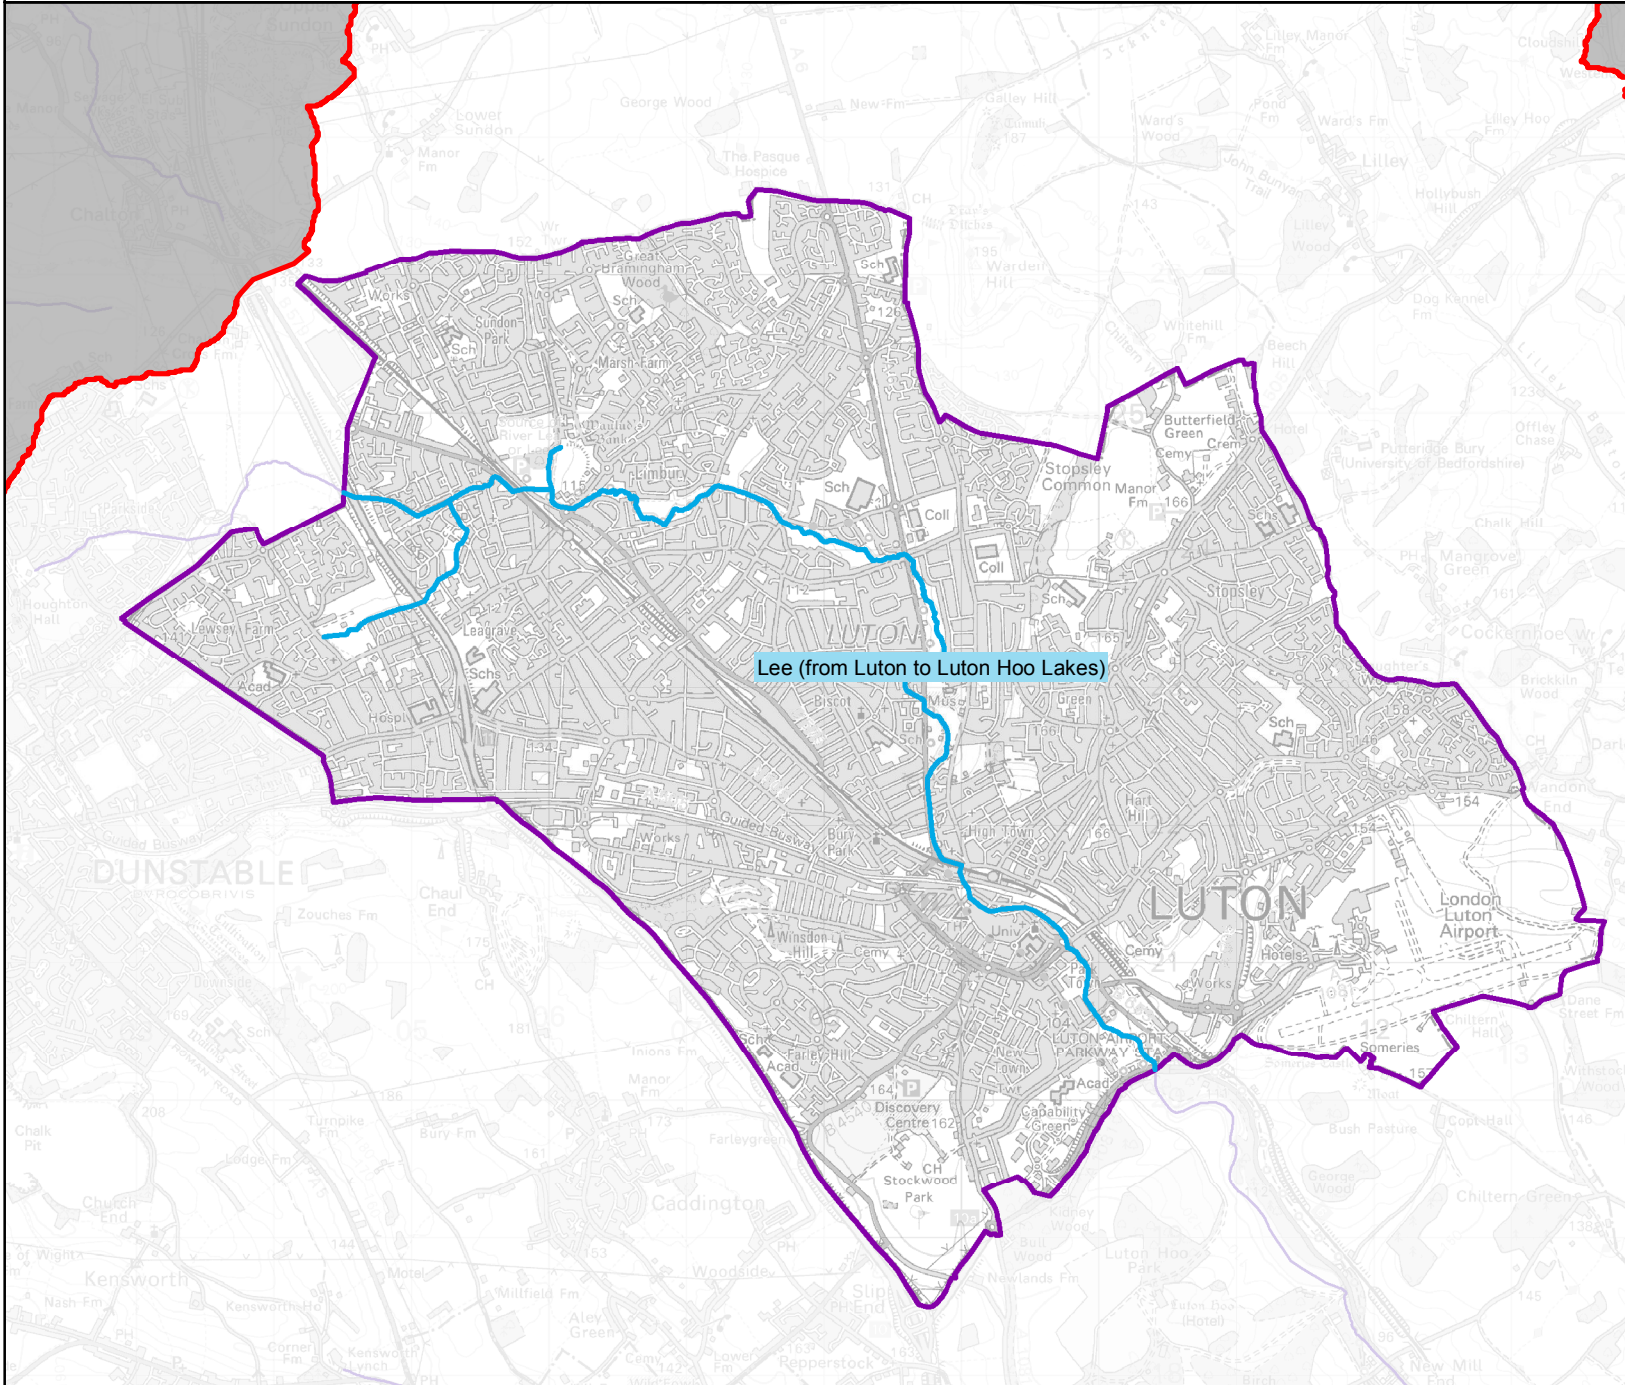

Unitary Authority of Luton in the Hertfordshire and North London Water Management Area

Legend

-  Hertfordshire & North London Area Boundary
-  Luton Rivers
-  Unitary Authority of Luton

© Environment Agency Copyright and/or database rights 2019.
© Ordnance Survey copyright and/or database rights 2019.
All rights reserved. Ordnance Survey Licence No 100024198.