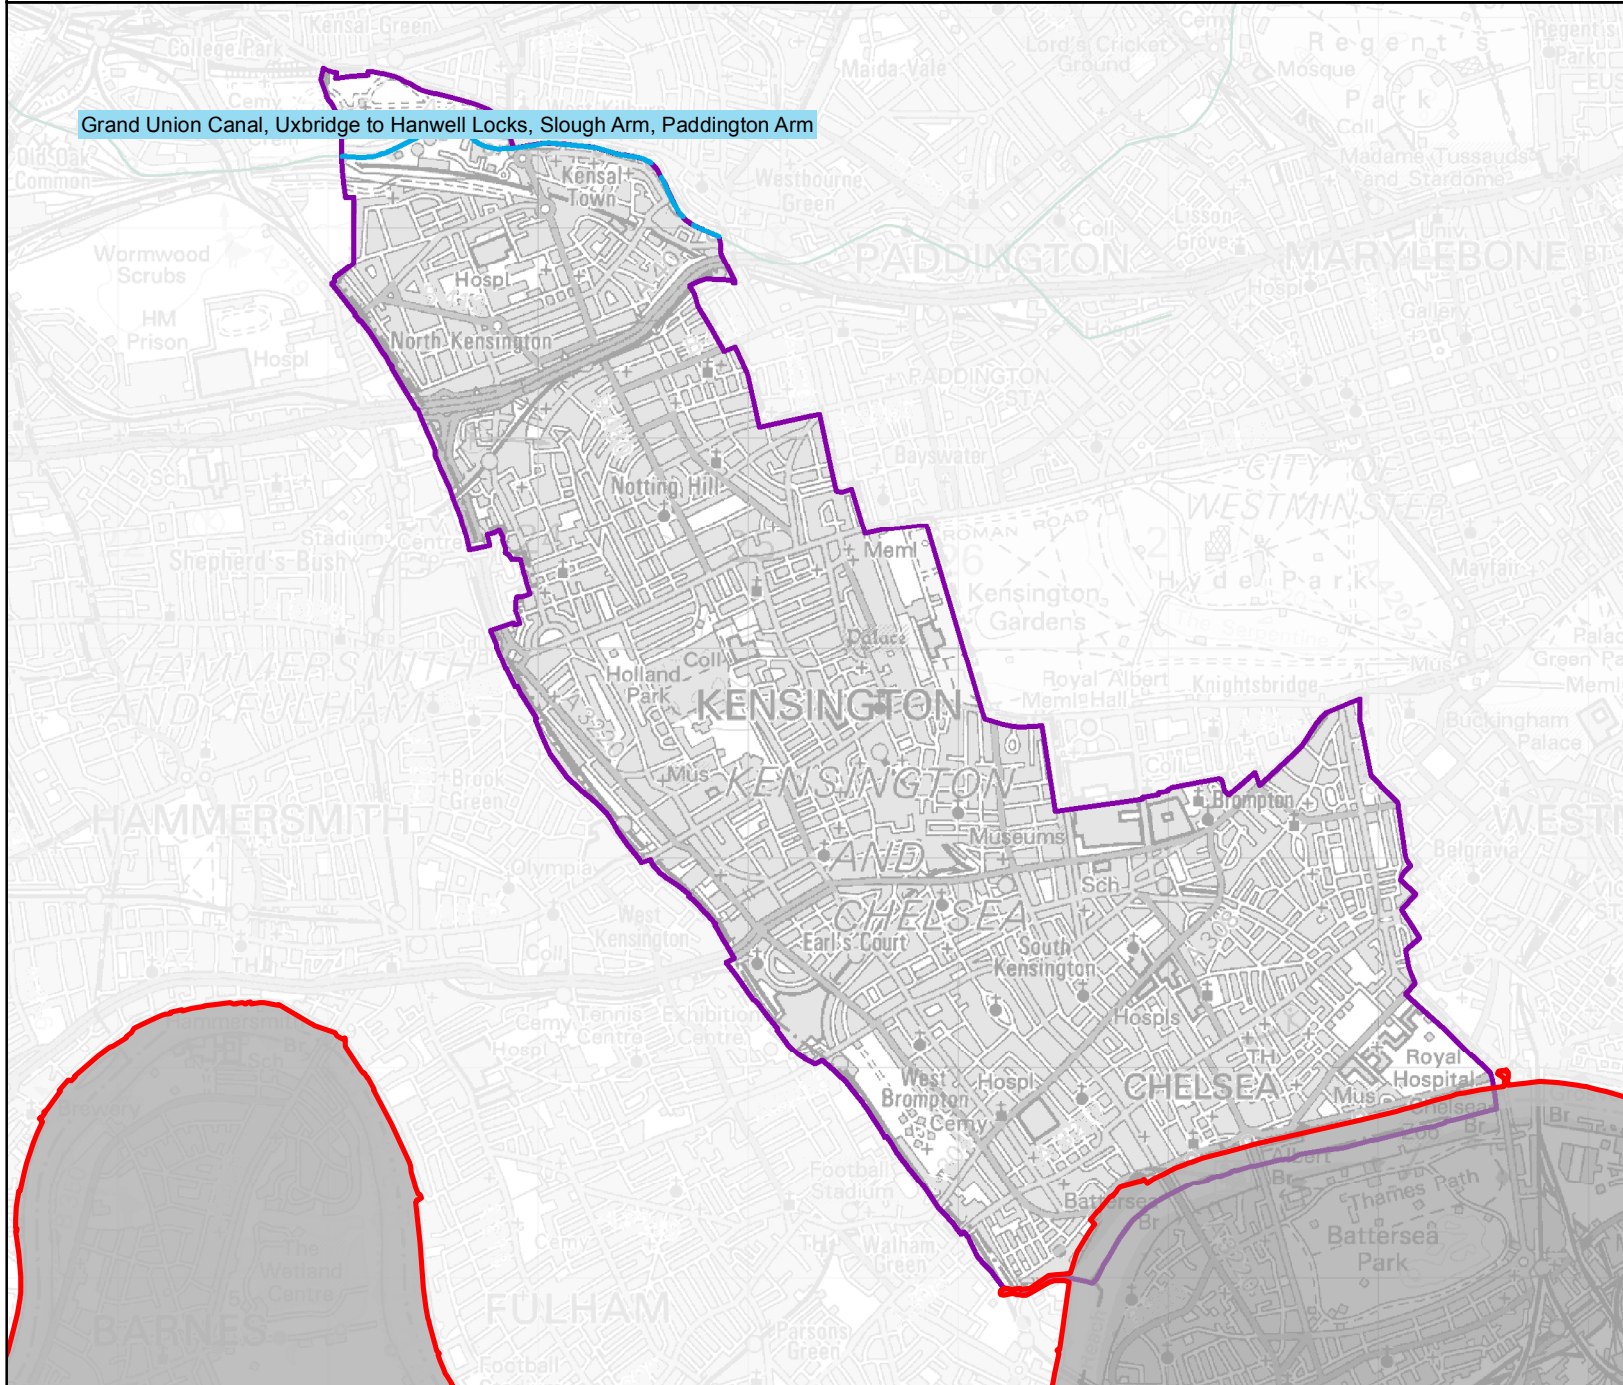

# London Borough of Kensington and Chelsea in the Hertfordshire and North London Water Management Area

Grand Union Canal, Uxbridge to Hanwell Locks, Slough Arm, Paddington Arm

- Legend**
- Hertfordshire & North London Area Boundary
  - Kensington Rivers
  - London Borough of Kensington and Chelsea

© Environment Agency Copyright and/or database rights 2019.  
© Ordnance Survey copyright and/or database rights 2019.  
All rights reserved. Ordnance Survey Licence No 100024198.