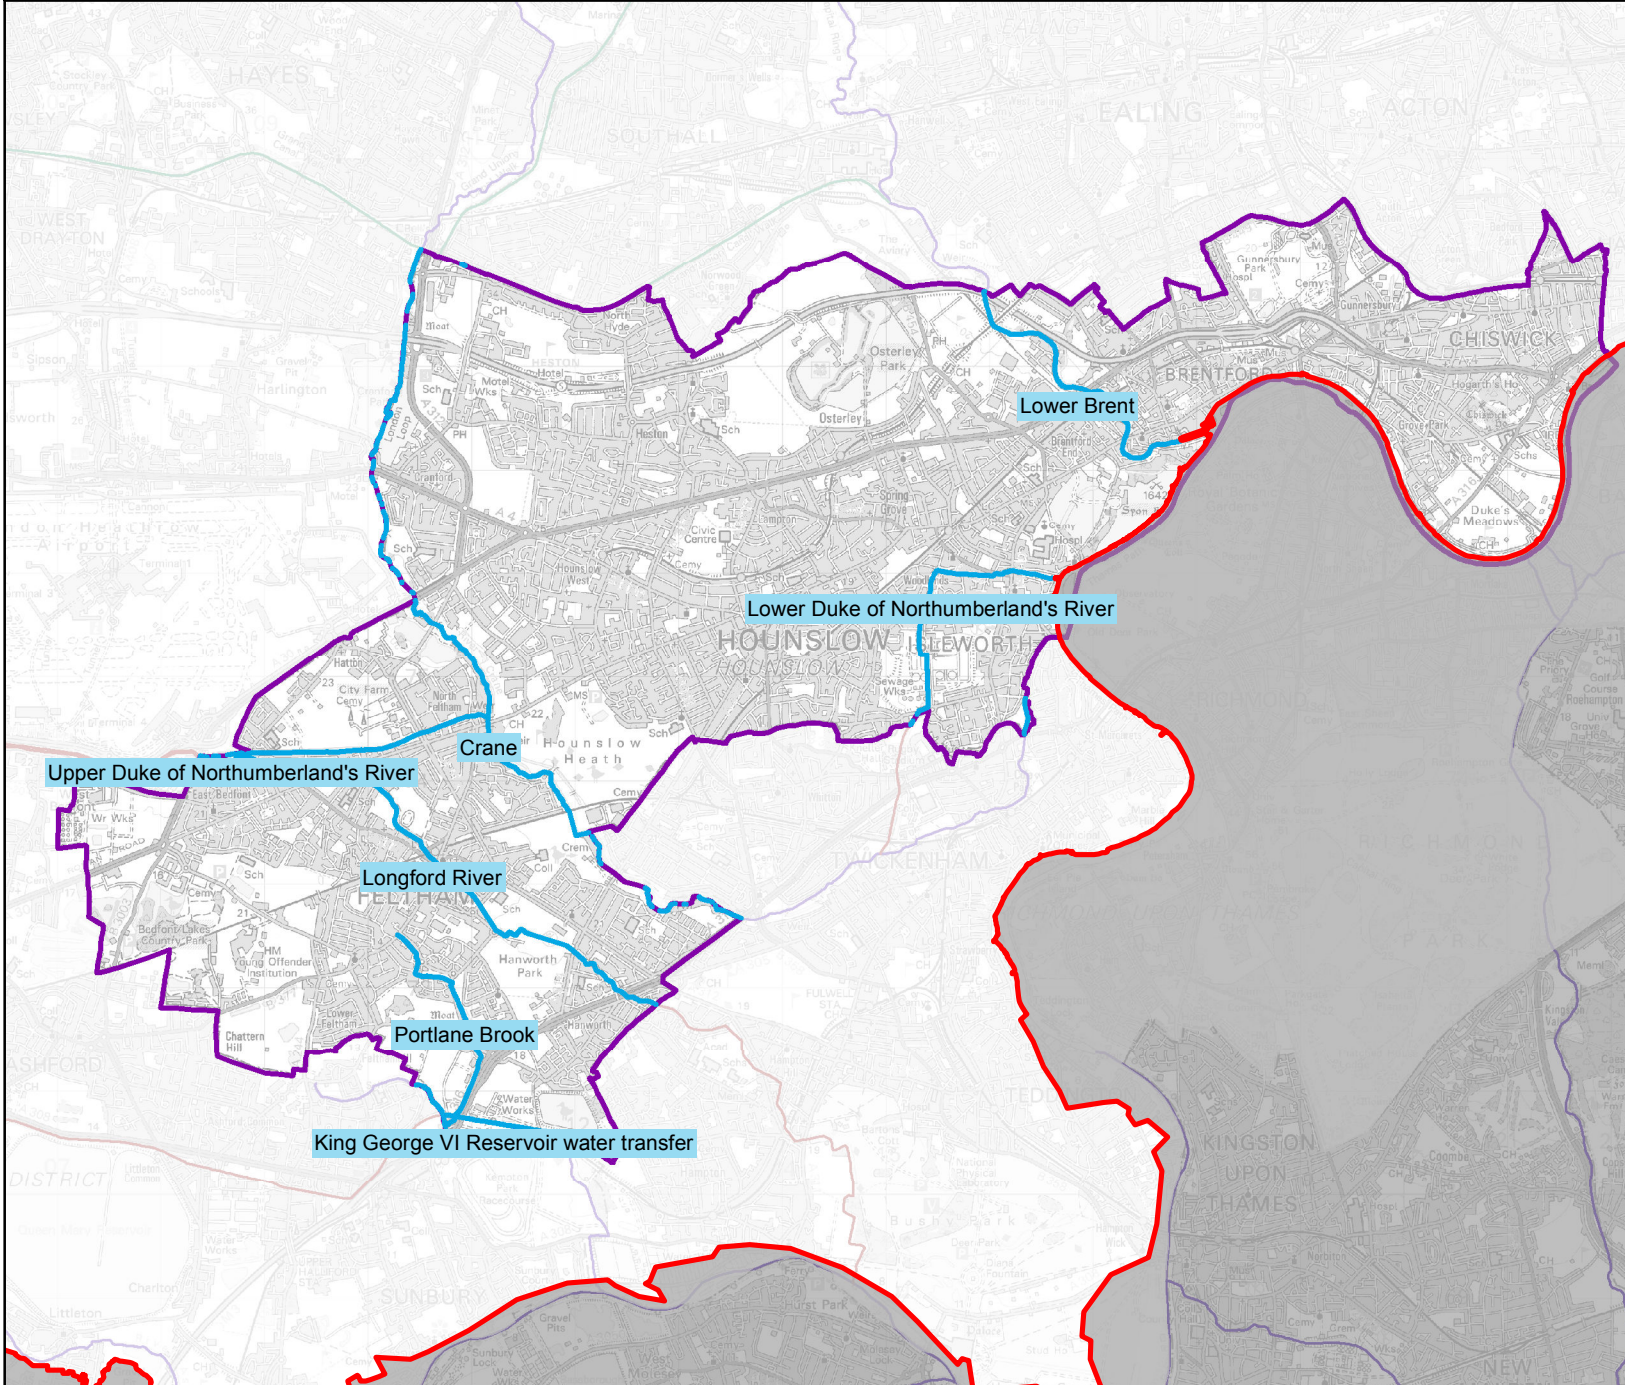

# London Borough of Hounslow in the Hertfordshire and North London Water Management Area

## Legend

-  Hertfordshire & North London Area Boundary
-  Hounslow Rivers
-  London Borough of Hounslow

© Environment Agency Copyright and/or database rights 2019.  
© Ordnance Survey copyright and/or database rights 2019.  
All rights reserved. Ordnance Survey Licence No 100024198.