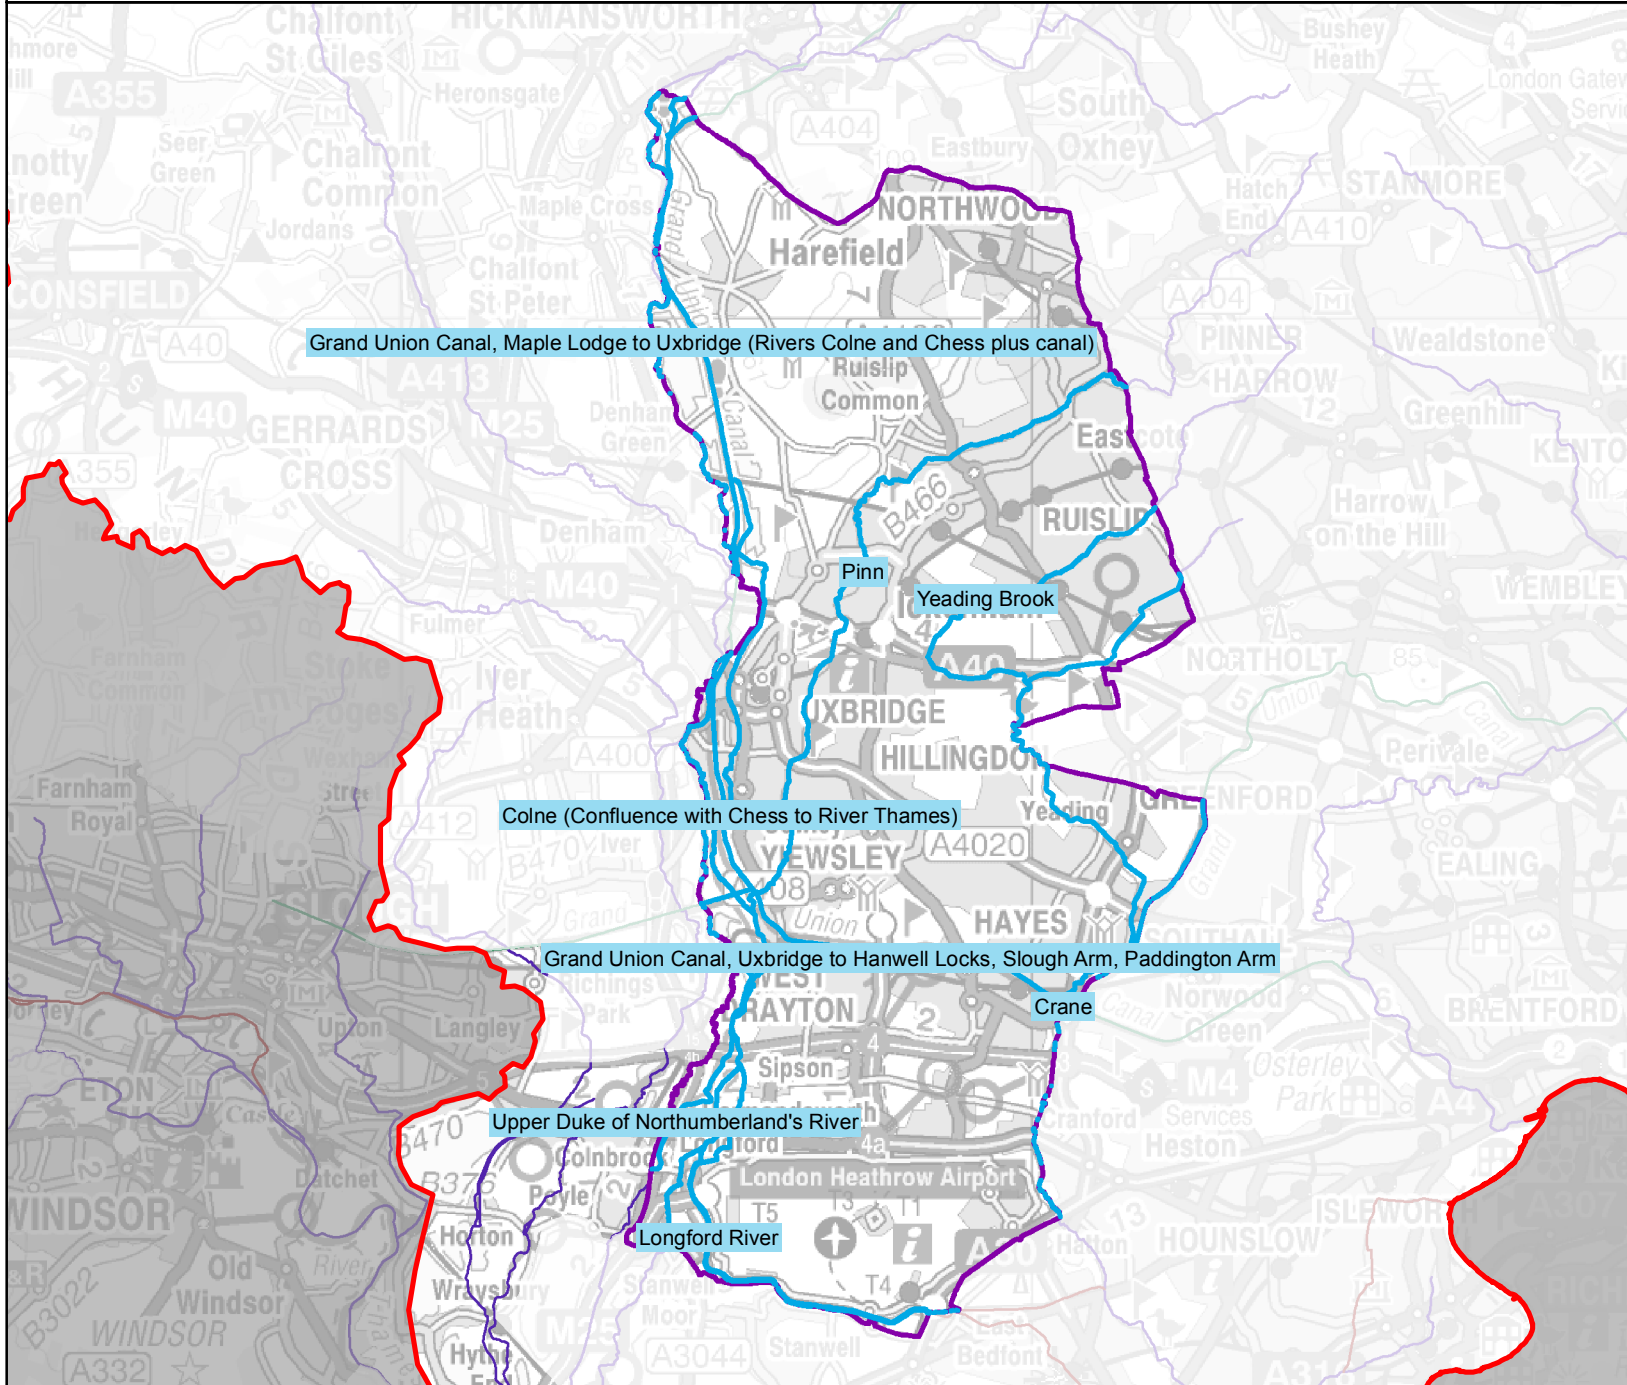

London Borough of Hillingdon in Hertfordshire and North London Water Management Area

Legend

-  Hertfordshire & North London Area Boundary
-  Hillingdon Rivers
-  London Borough of Hillingdon

© Environment Agency Copyright and/or database rights 2019.
© Ordnance Survey copyright and/or database rights 2019.
All rights reserved. Ordnance Survey Licence No 100024198.