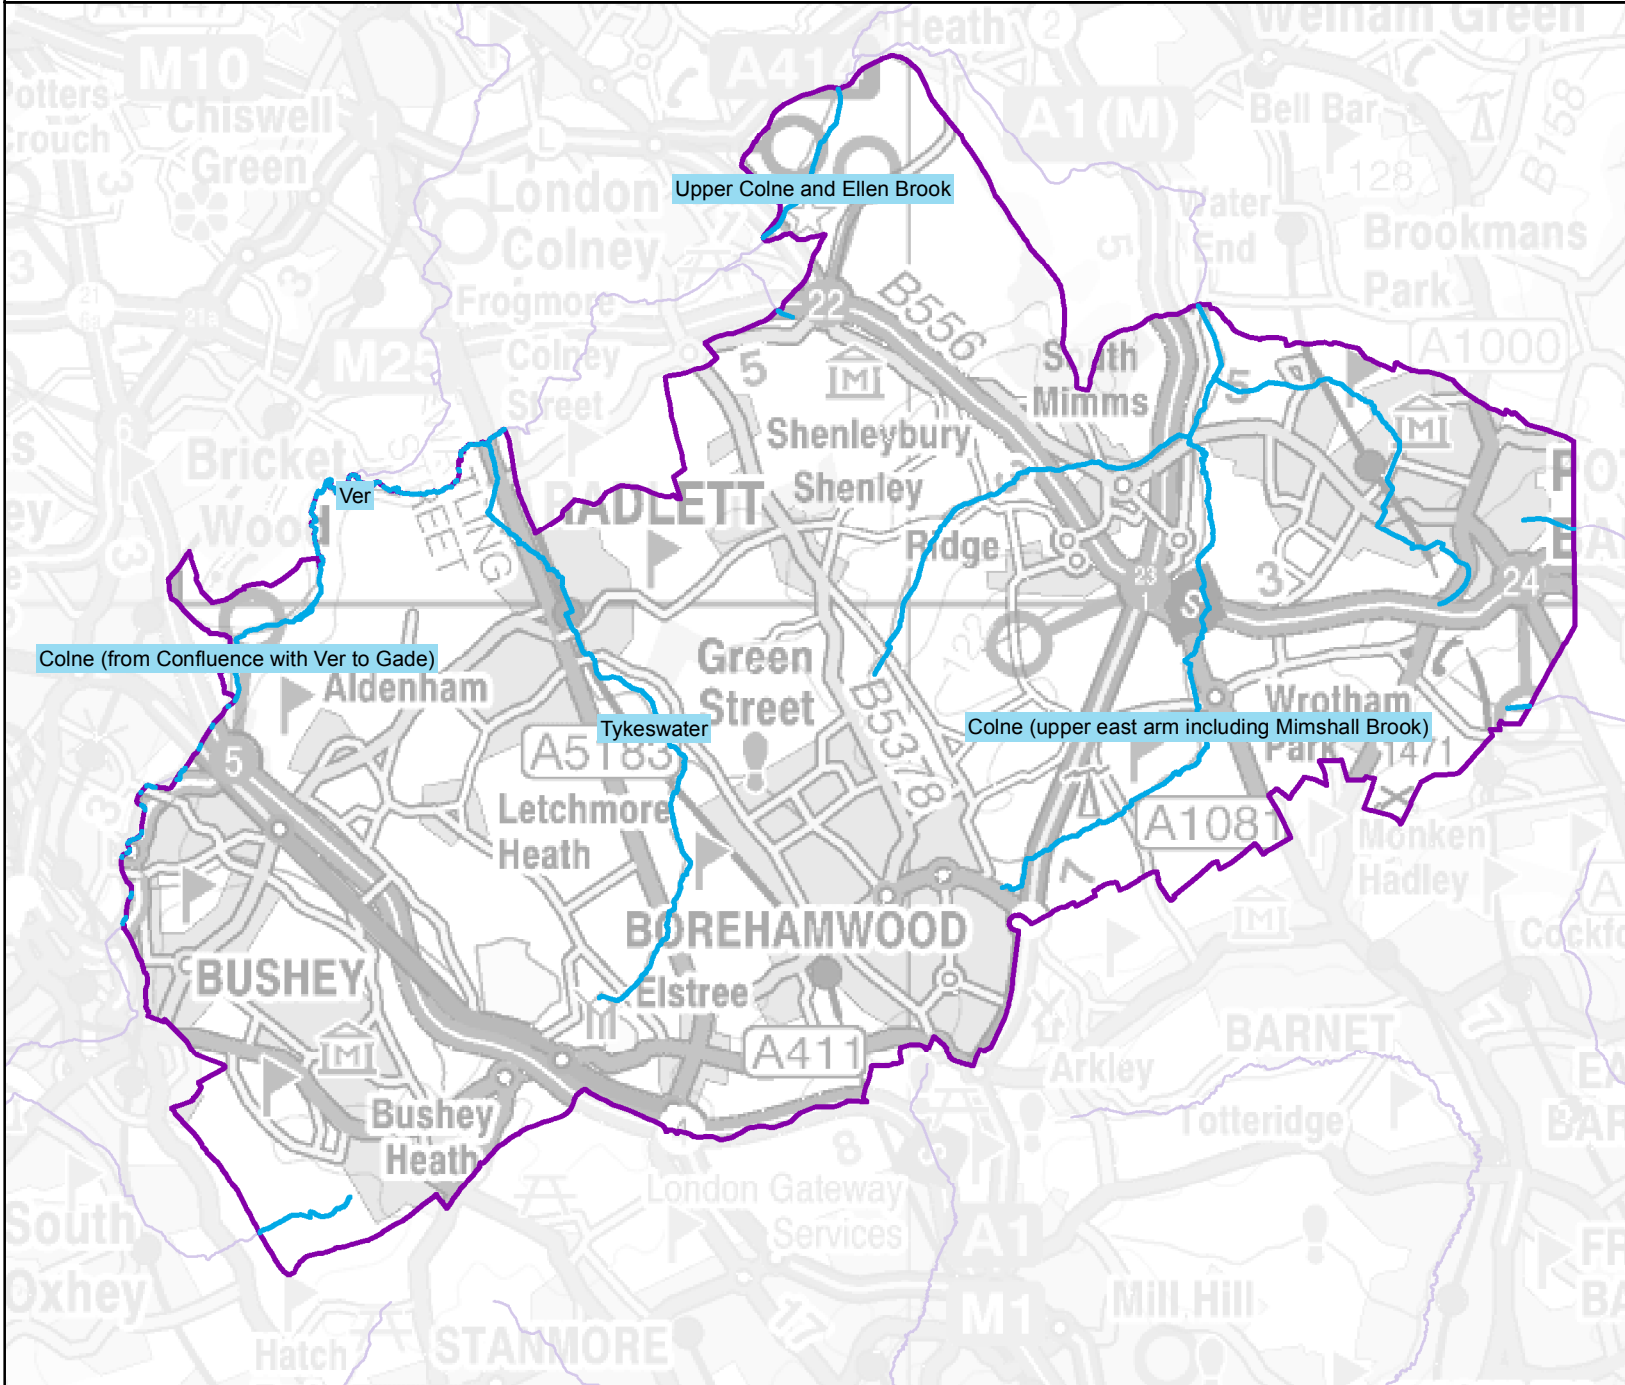

# District Council of Hertsmere in the Hertfordshire and North London Water Management Area

### Legend

-  Hertsmere Rivers
-  District Council of Hertsmere