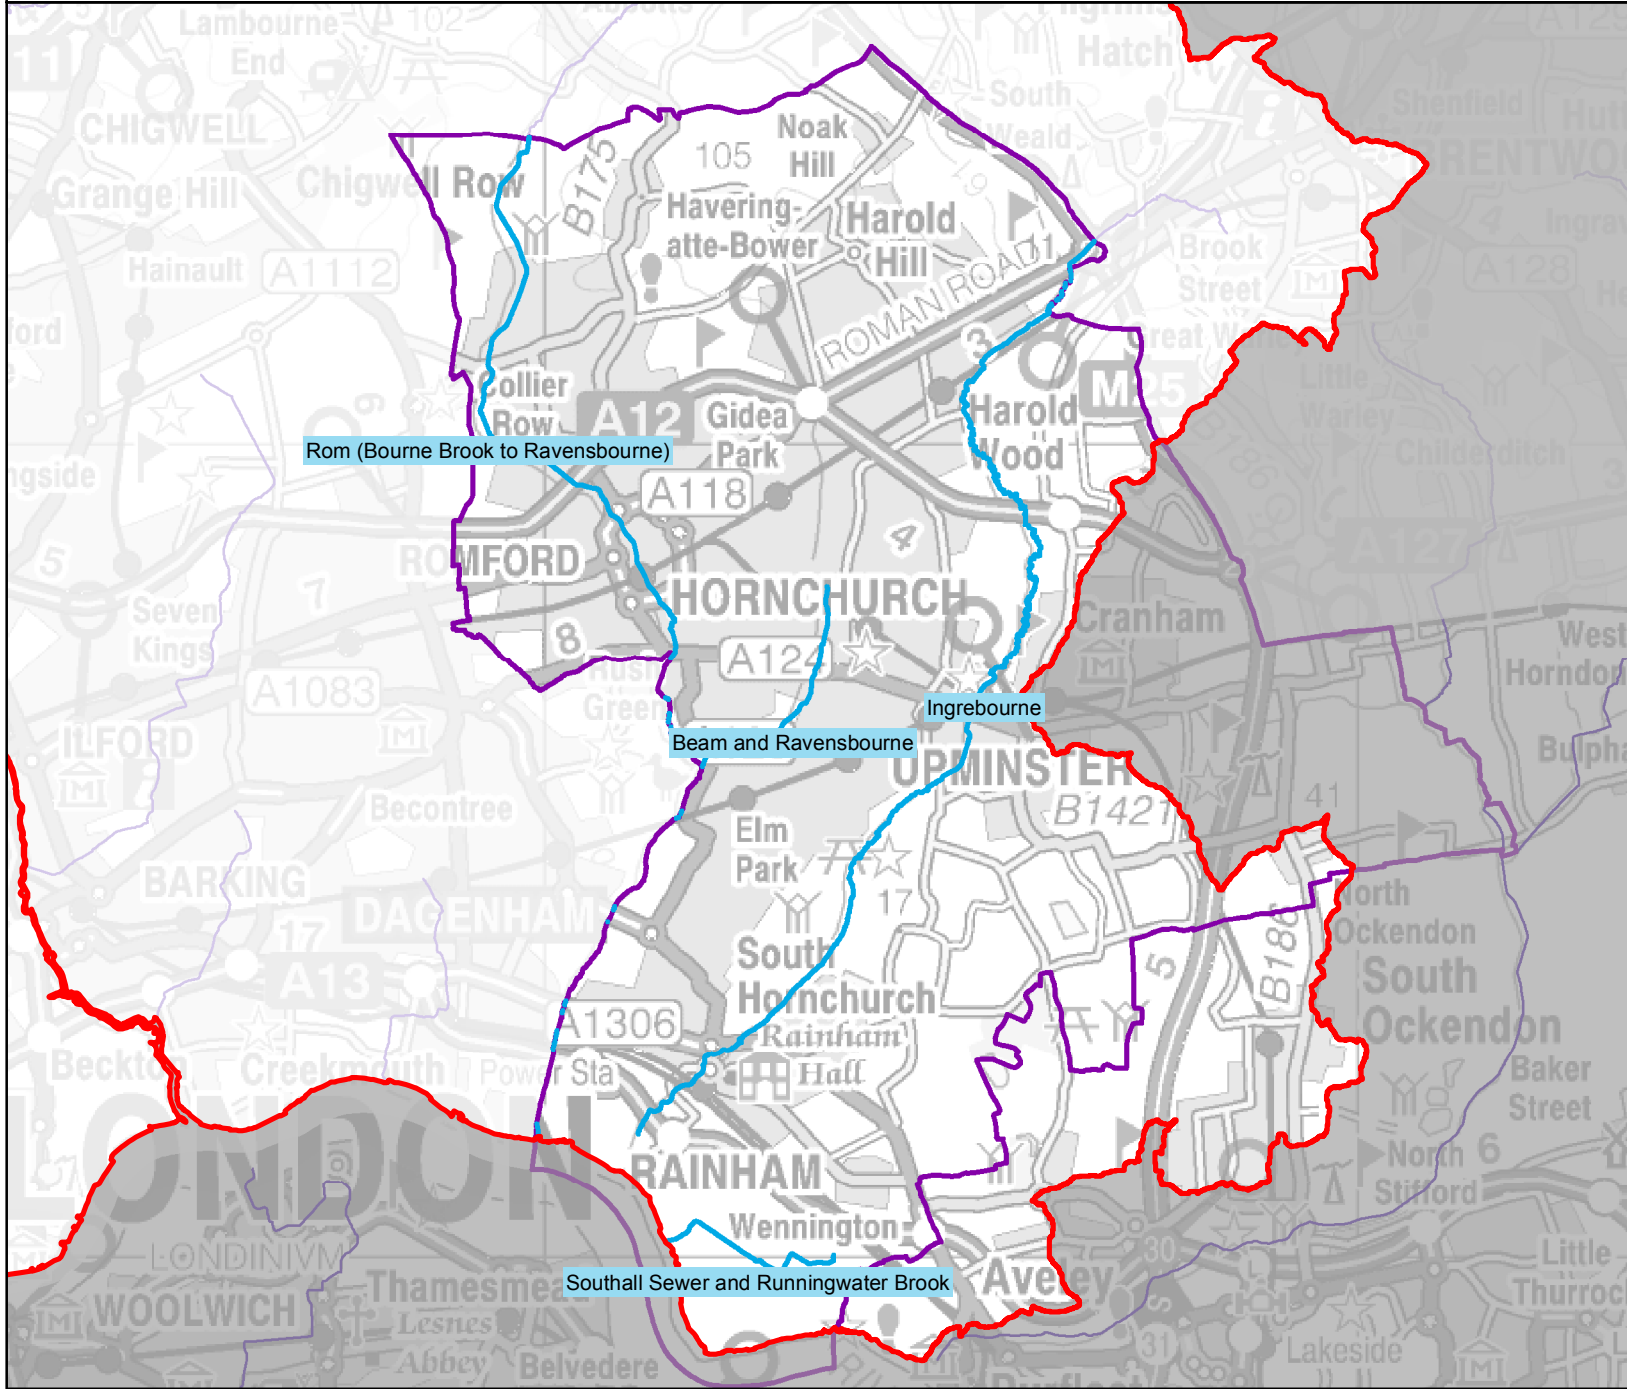

London Borough of Havering in the Hertfordshire and North London Water Management Area

- Legend**
- Hertfordshire & North London Area Boundary
 - Havering Rivers
 - London Borough of Havering

© Environment Agency Copyright and/or database rights 2019.
© Ordnance Survey copyright and/or database rights 2019.
All rights reserved. Ordnance Survey Licence No 100024198.