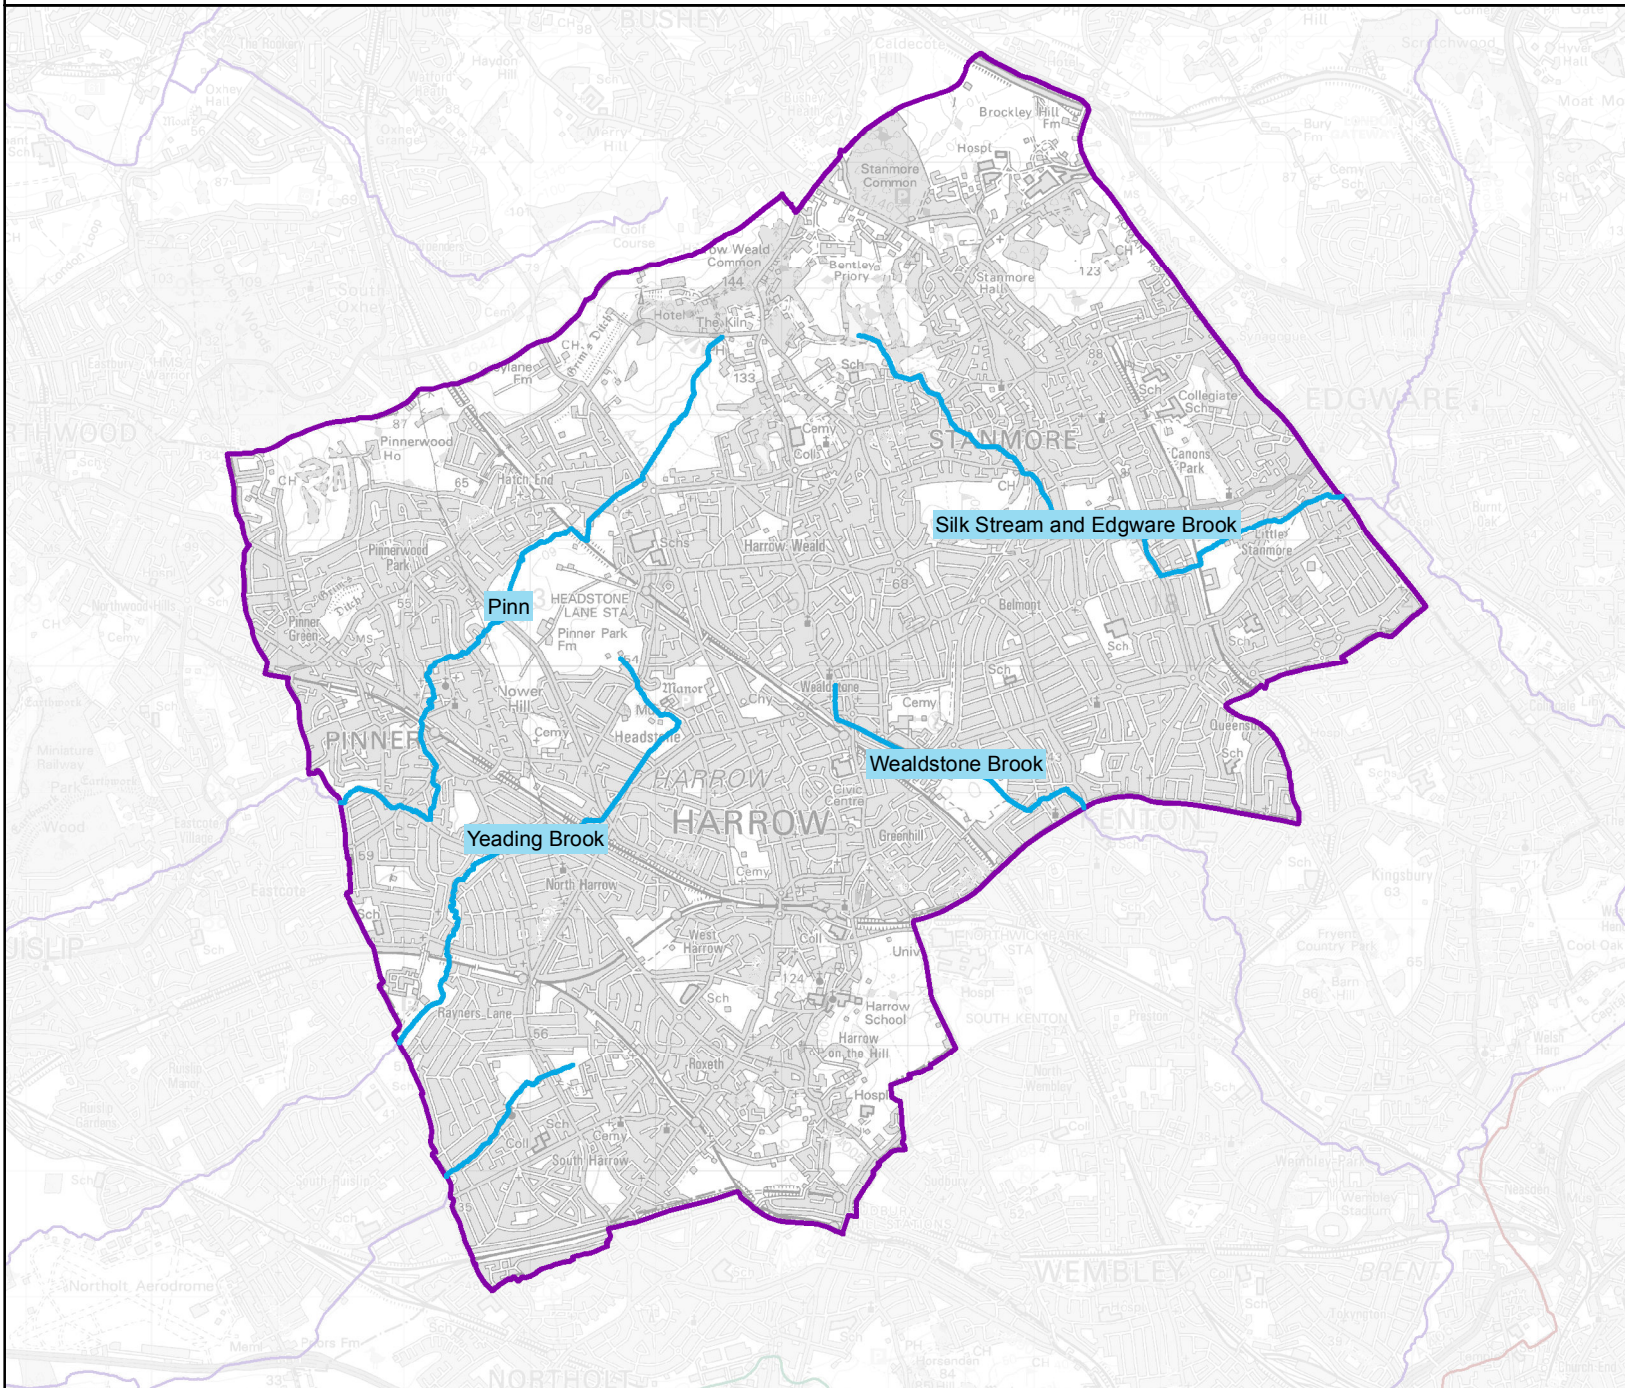

London Borough of Harrow in Hertfordshire and North London Water Management Area

Legend

-  Harrow Rivers
-  London Borough of Harrow

© Environment Agency Copyright and/or database rights 2019.
© Ordnance Survey copyright and/or database rights 2019.
All rights reserved. Ordnance Survey Licence No 100024198.