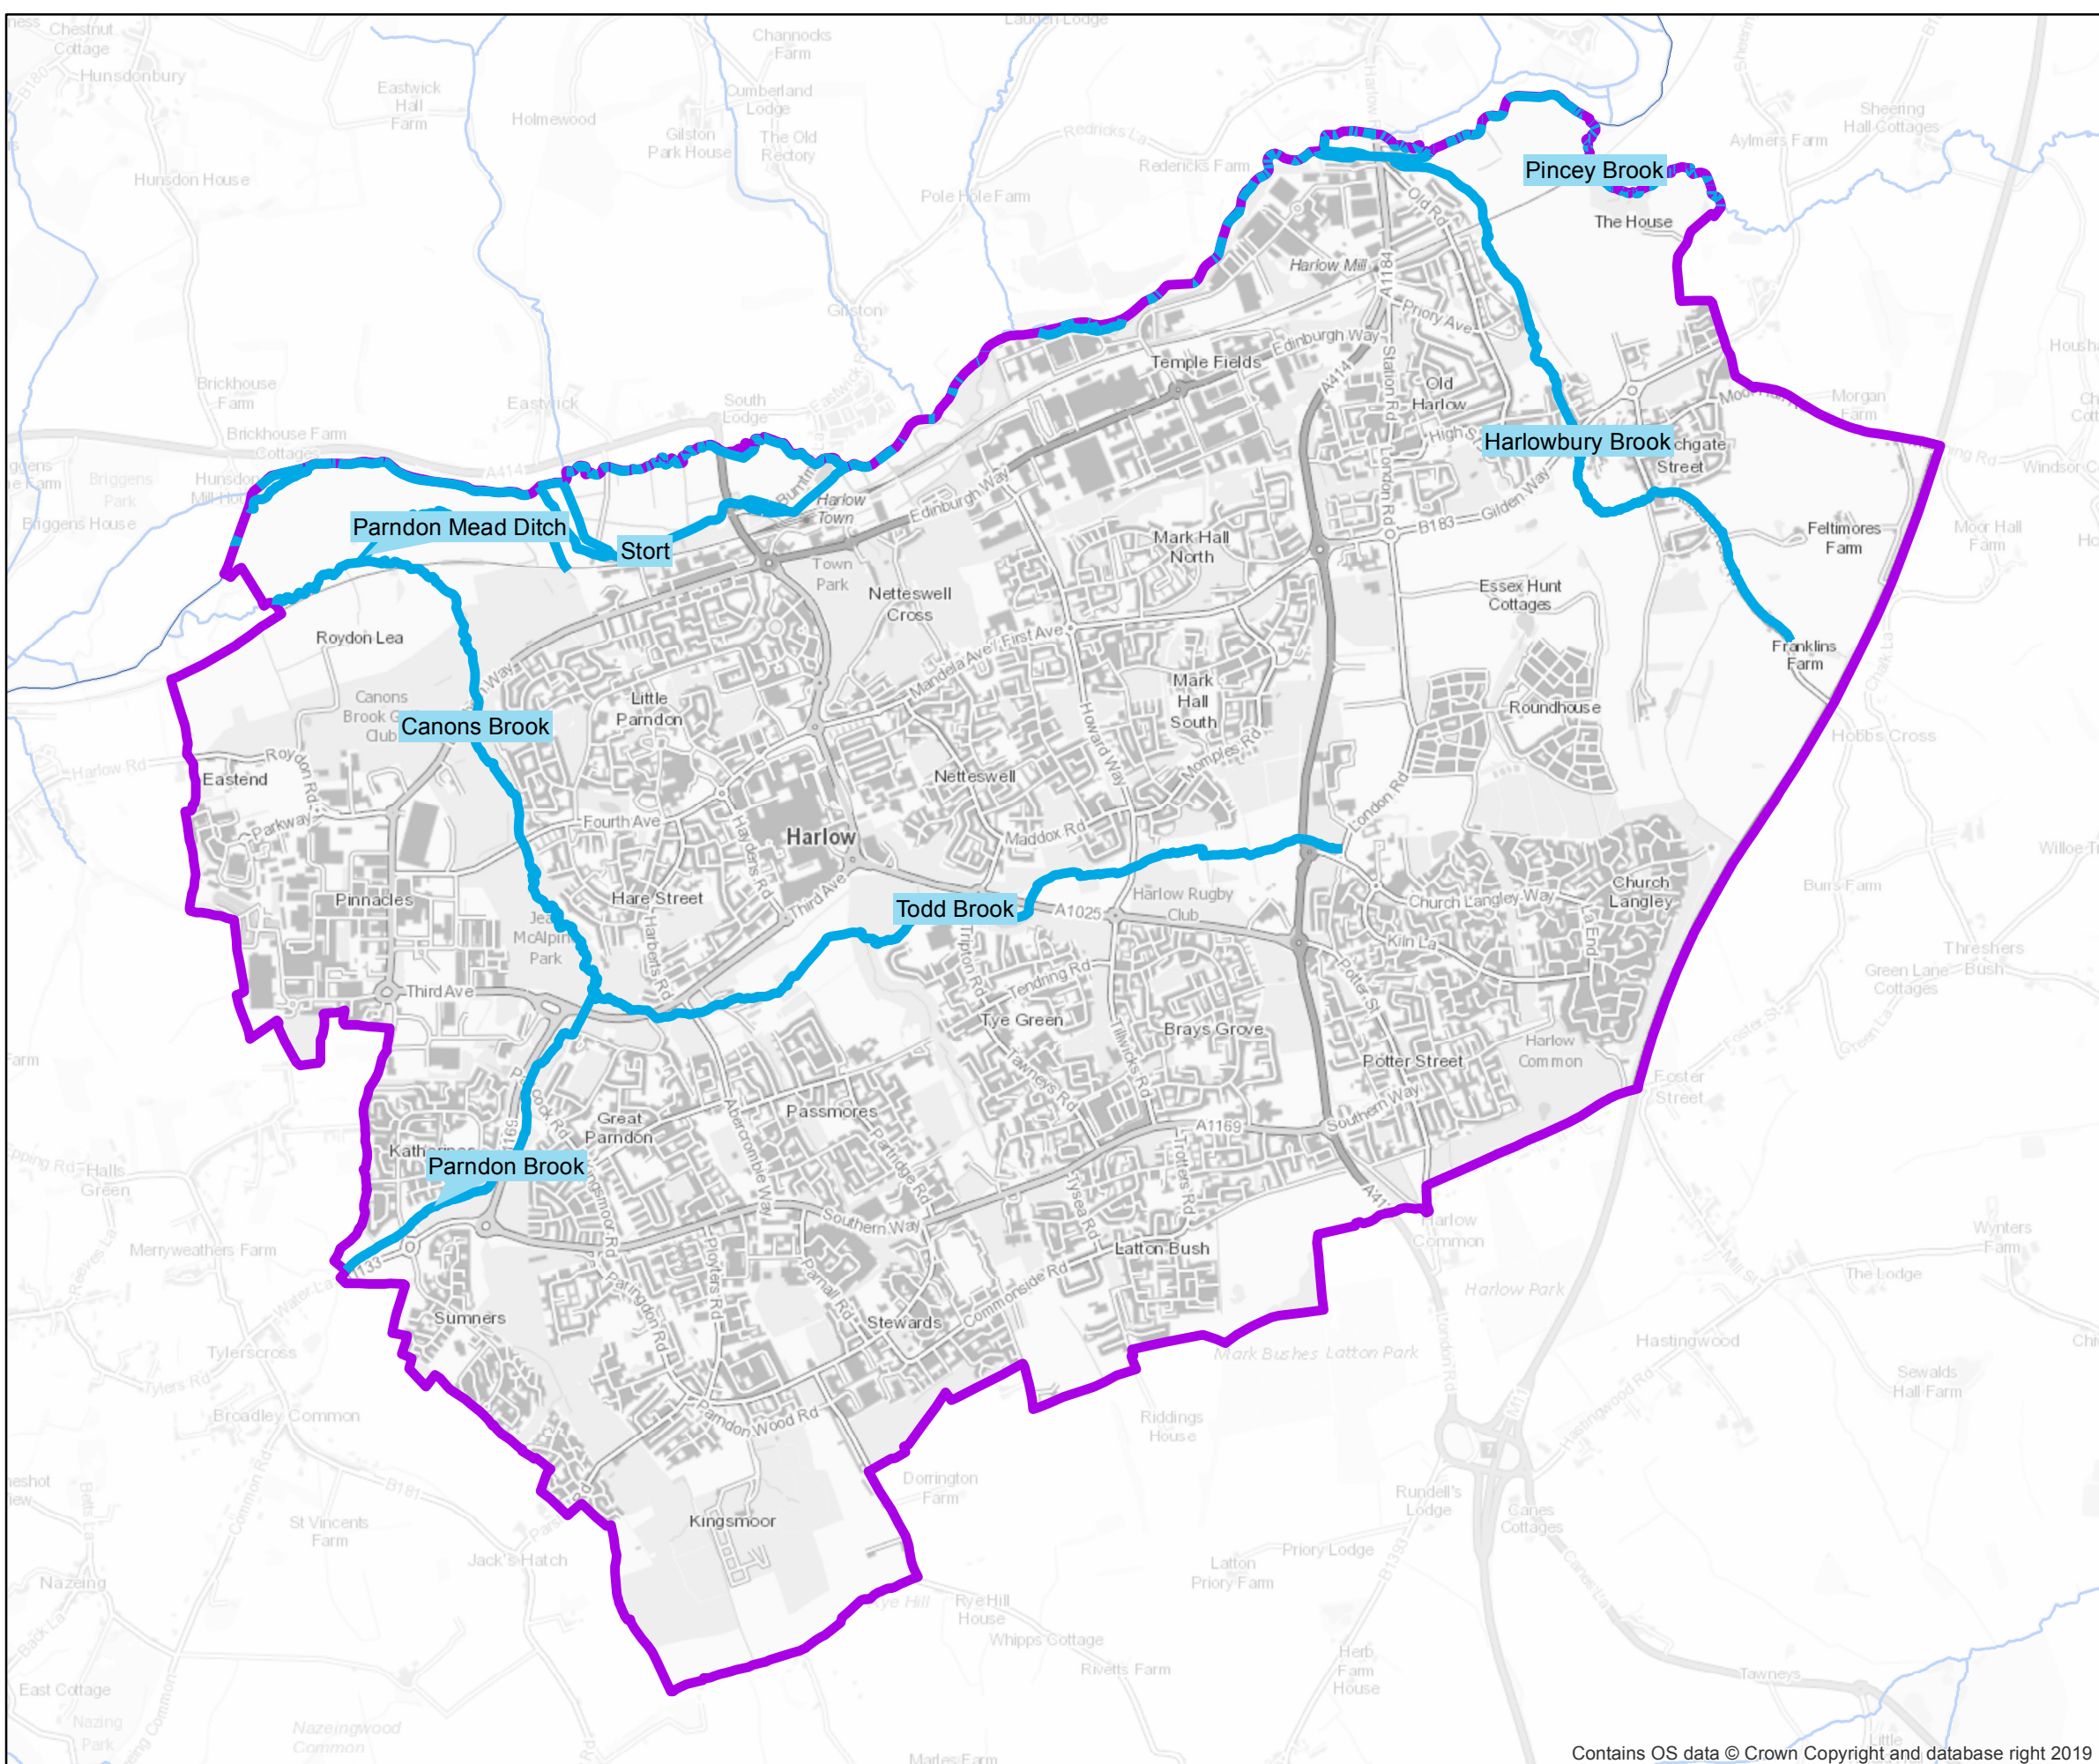

District Council of Harlow in the Hertfordshire and North London Water Management Area

Environment Agency
 Alchemy,
 Bessemer Road,
 Welwyn Garden City,
 Hertfordshire,
 AL7 1HE

Legend

-  Harlow Rivers
-  District Council of Harlow

Contains OS data © Crown Copyright and database right 2019

This map is based upon Ordnance Survey Material with the permission of Ordnance Survey on behalf of the controller of Her Majesty's Stationery Office Crown Copyright. Unauthorised reproduction infringes Crown Copyright and may lead to prosecution or civil proceedings. Environment Agency 100024198, 2019