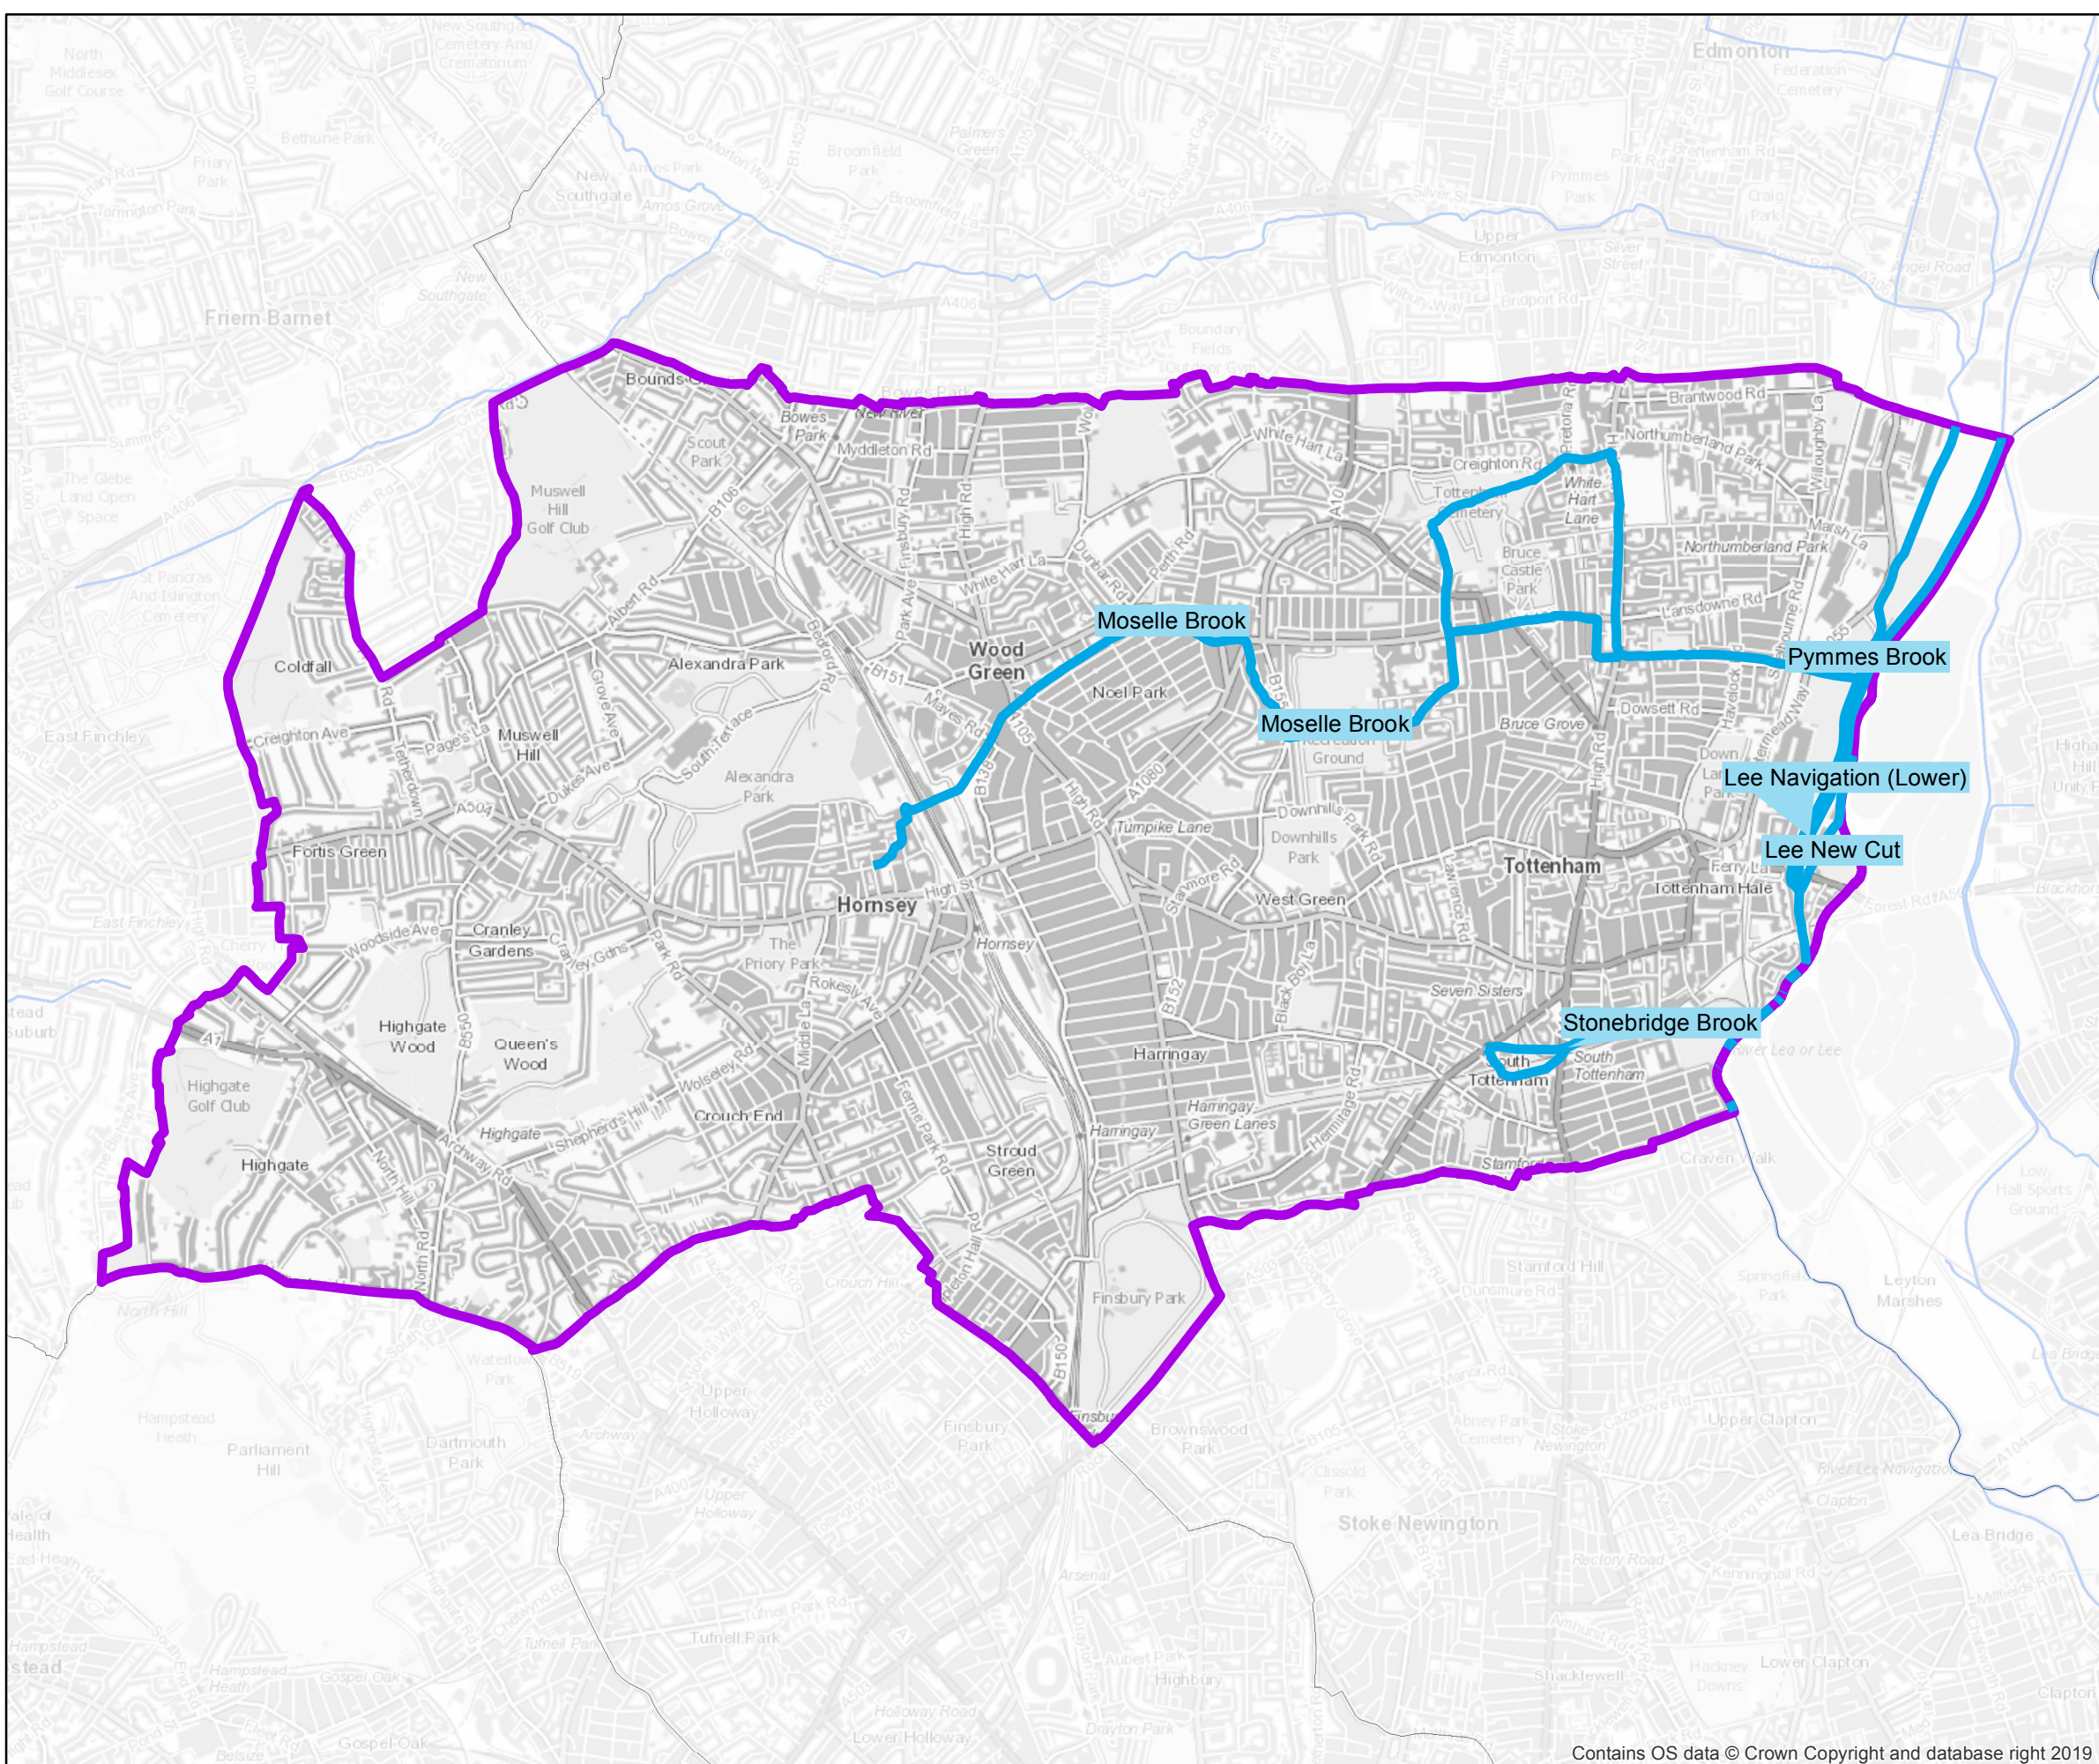

London Borough of Haringey in the Hertfordshire and North London Water Management Area

Environment Agency
 Alchemy,
 Bessemer Road,
 Welwyn Garden City,
 Hertfordshire,
 AL7 1HE

Legend

-  Haringey Rivers
-  London Borough of Haringey

Contains OS data © Crown Copyright and database right 2019

This map is based upon Ordnance Survey Material with the permission of Ordnance Survey on behalf of the controller of Her Majesty's Stationery Office Crown Copyright. Unauthorised reproduction infringes Crown Copyright and may lead to prosecution or civil proceedings. Environment Agency 100024198, 2019