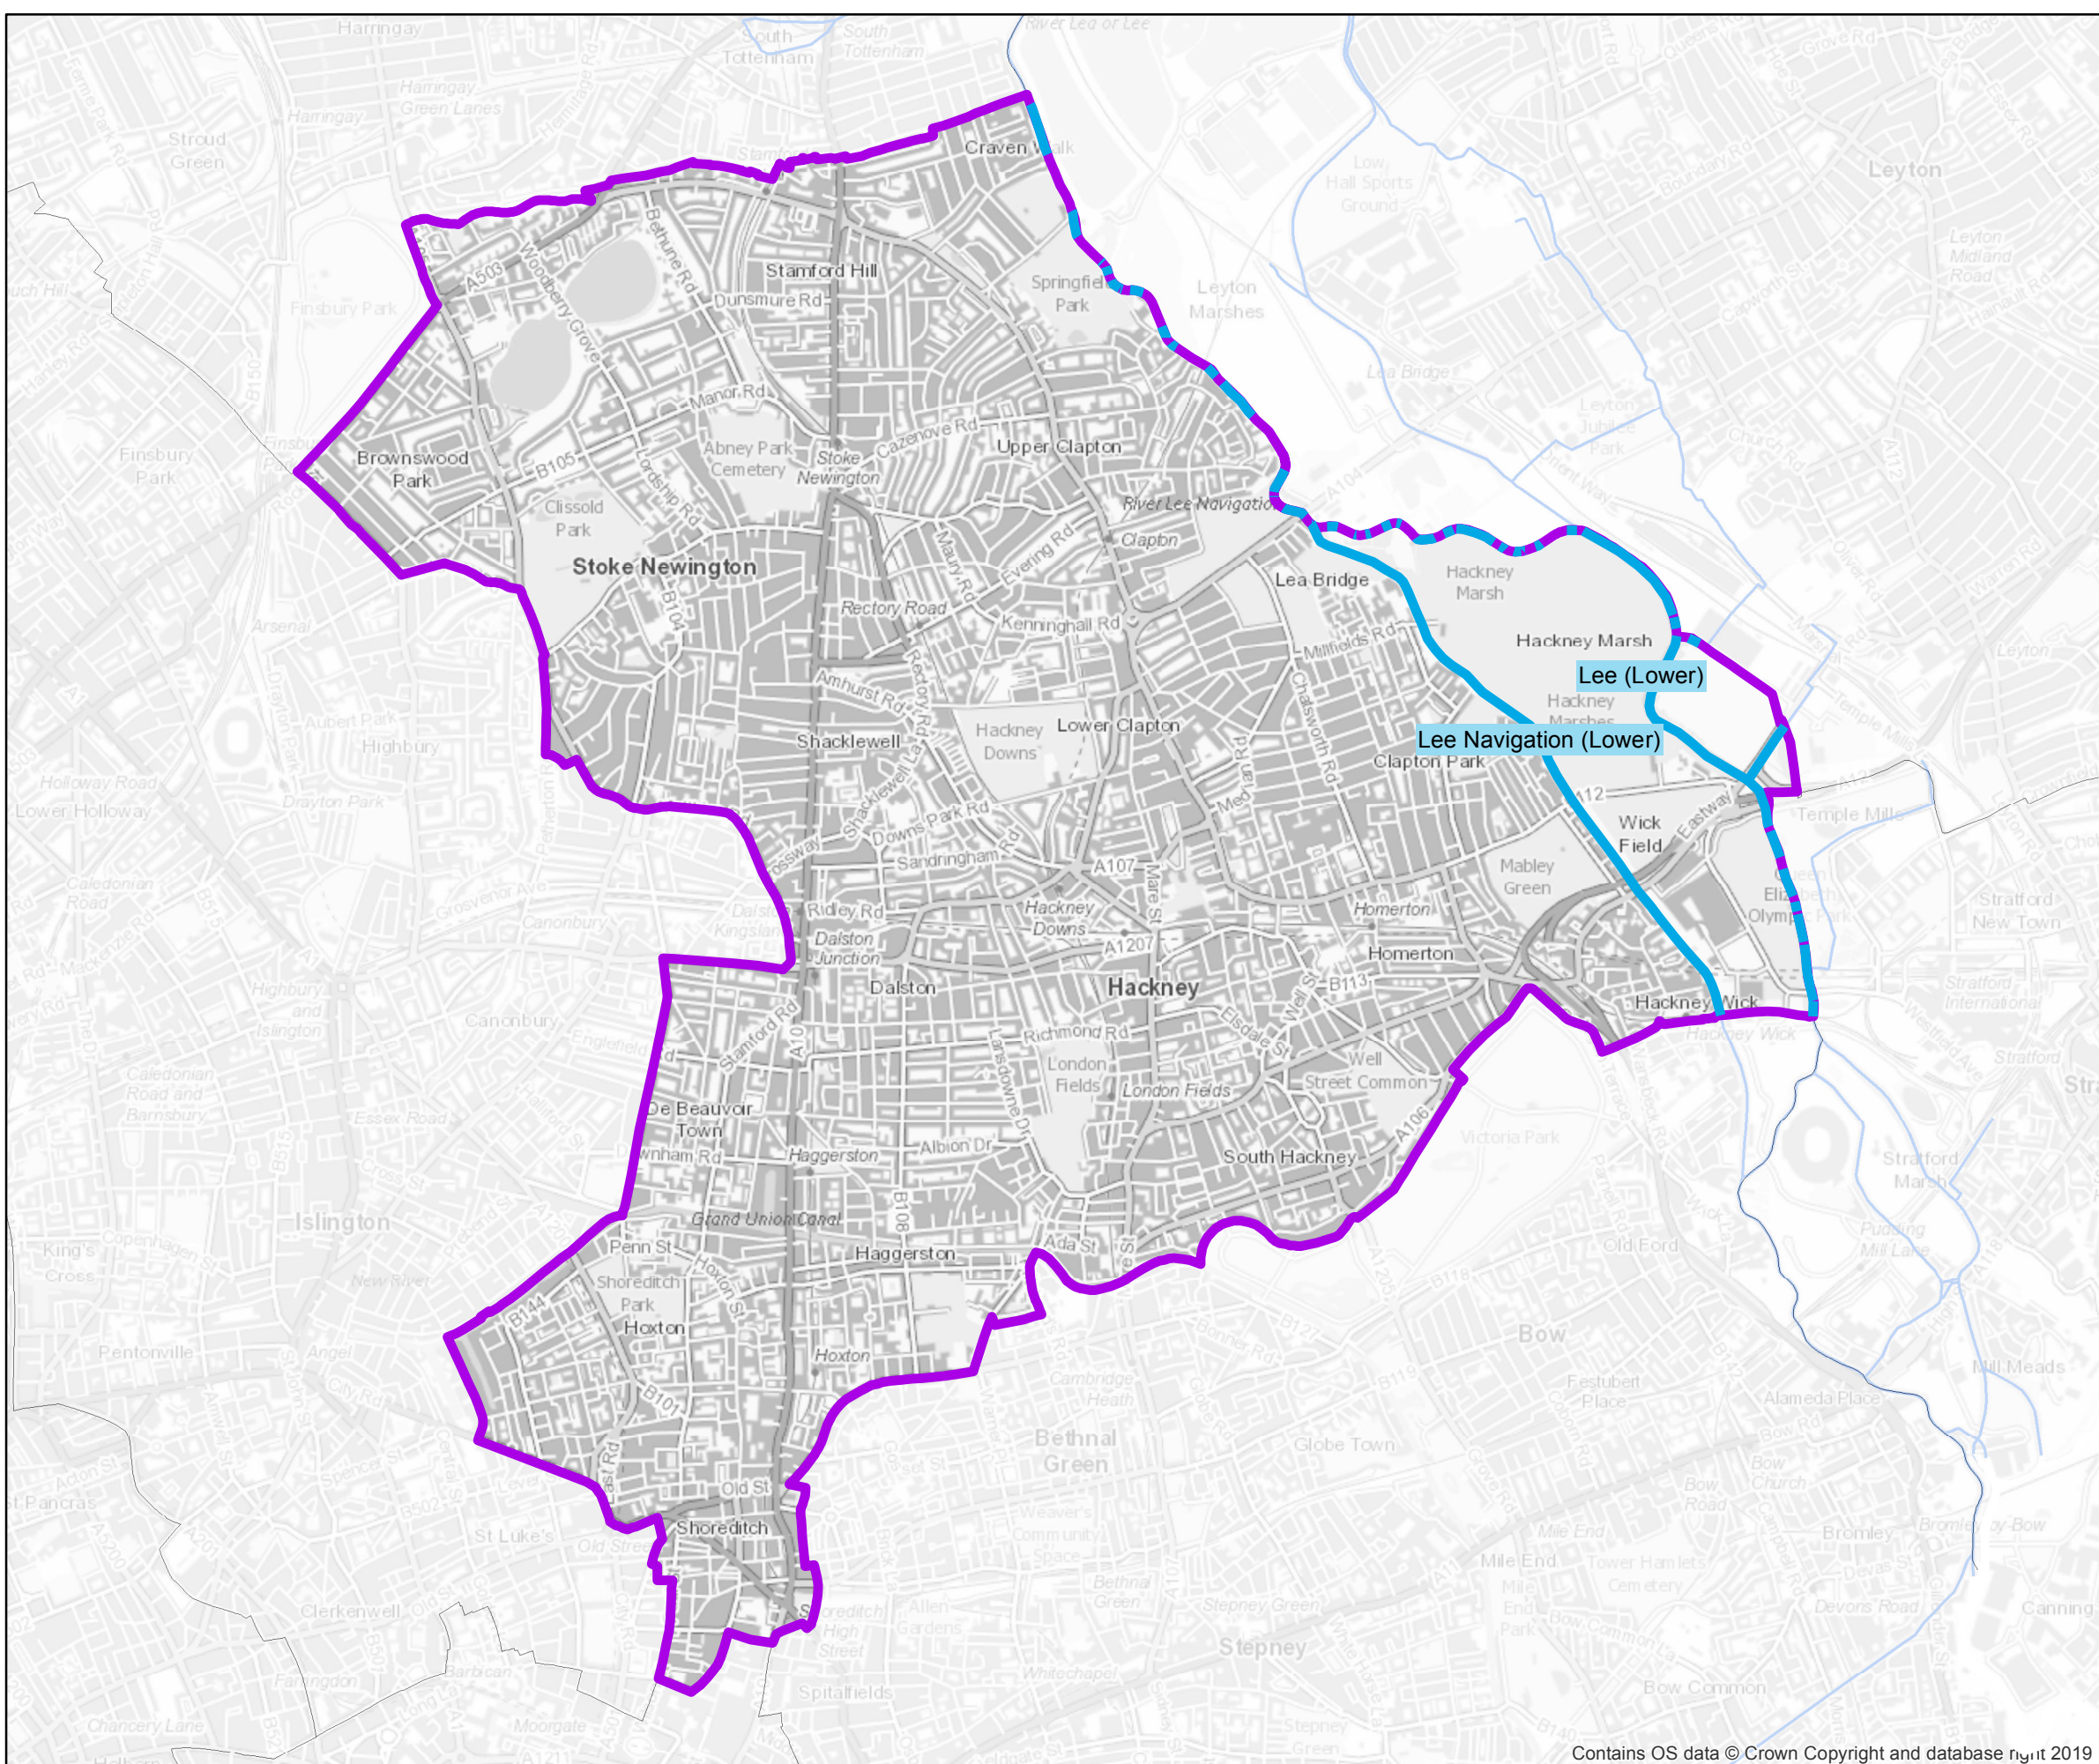

London Borough of Hackney in the Hertfordshire and North London Water Management Area

Environment Agency
Alchemy,
Bessemer Road,
Welwyn Garden City,
Hertfordshire,
AL7 1HE

Legend

-  Hackney Rivers
-  London Borough of Hackney

Contains OS data © Crown Copyright and database right 2019

This map is based upon Ordnance Survey Material with the permission of Ordnance Survey on behalf of the controller of Her Majesty's Stationery Office Crown Copyright. Unauthorised reproduction infringes Crown Copyright and may lead to prosecution or civil proceedings. Environment Agency 100024198, 2019