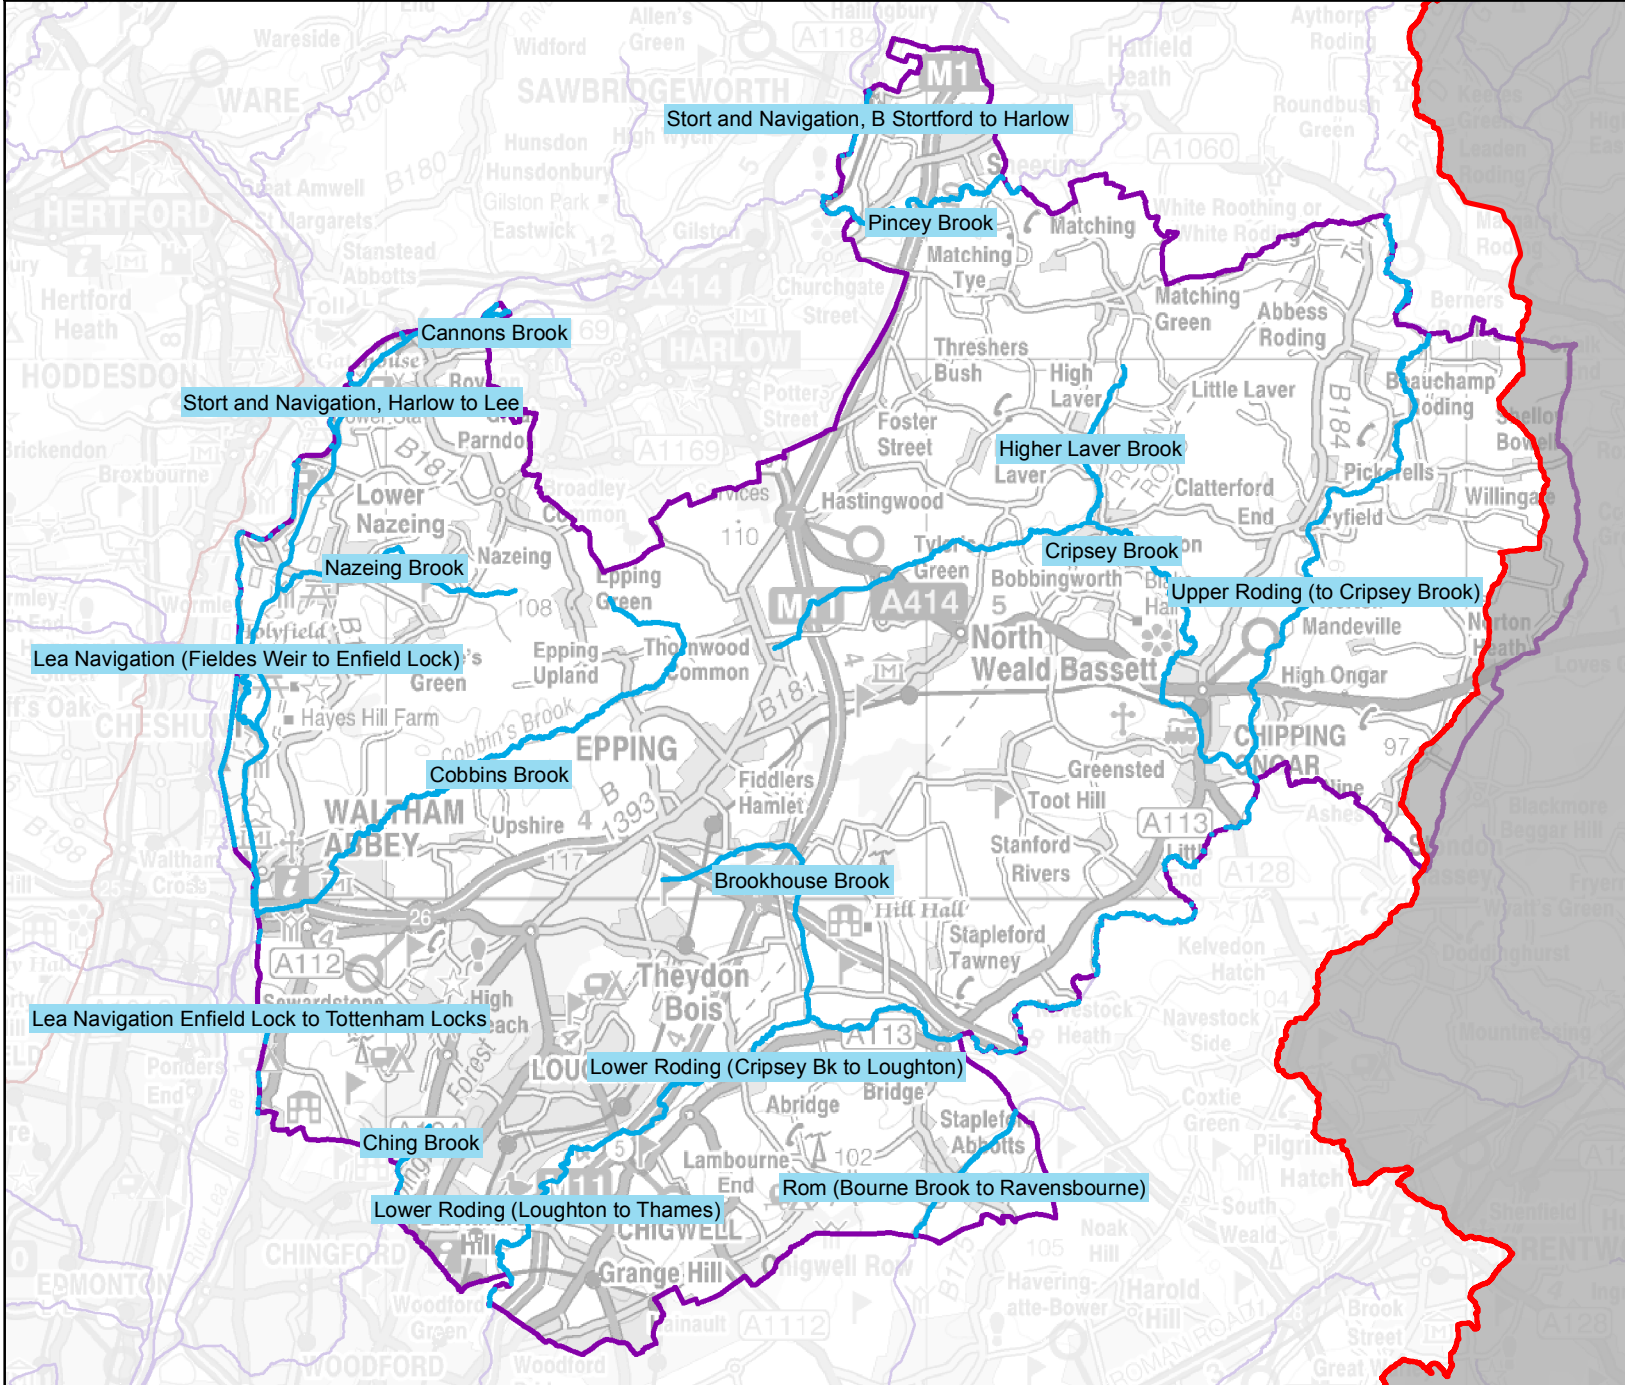

District Council of Epping Forest in the Hertfordshire and North London Water Management Area

Legend

- Hertfordshire & North London Area Boundary
- Epping Forest Rivers
- District Council of Epping Forest

© Environment Agency Copyright and/or database rights 2019.
 © Ordnance Survey copyright and/or database rights 2019.
 All rights reserved. Ordnance Survey Licence No 100024198.