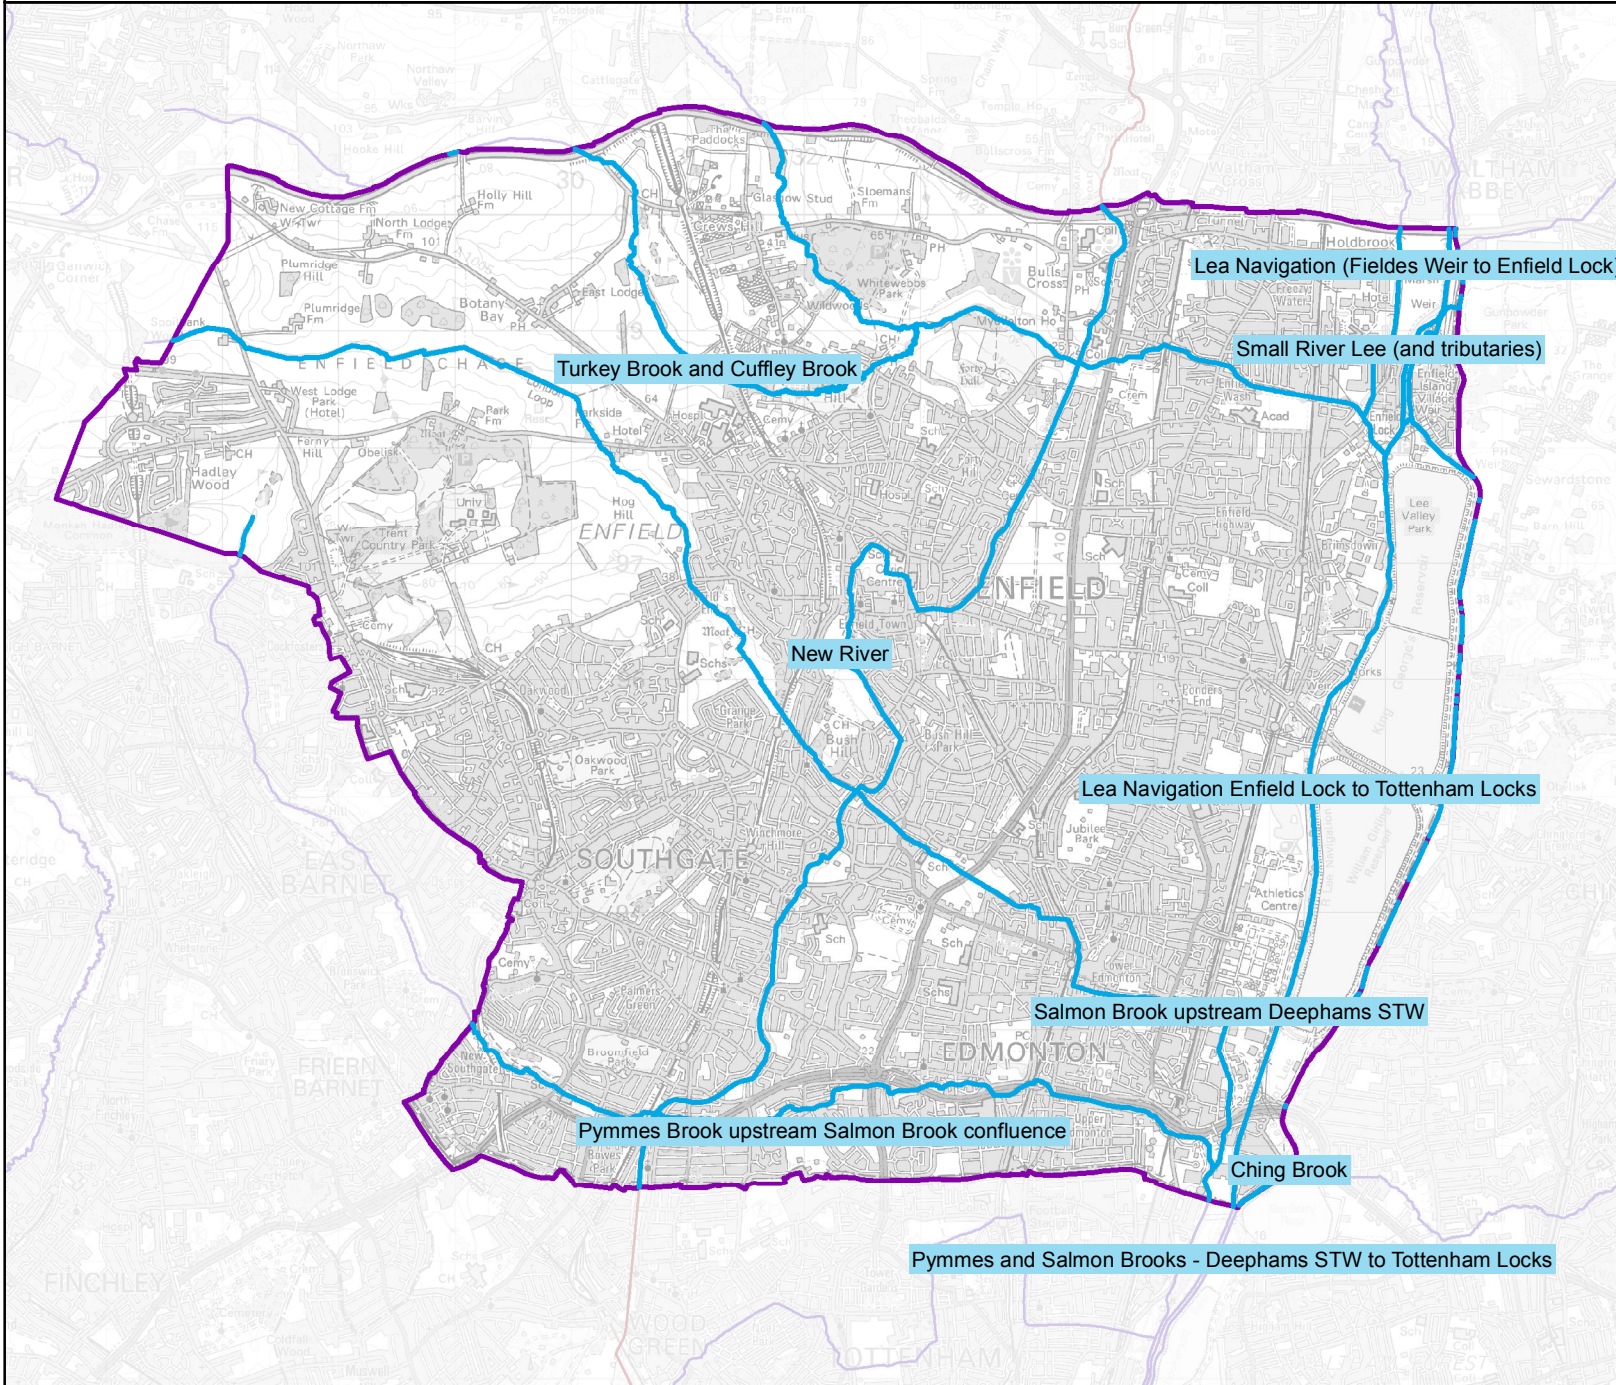

# London Borough of Enfield in the Hertfordshire and North London Water Management Area

## Legend

- Enfield Rivers
- London Borough of Enfield