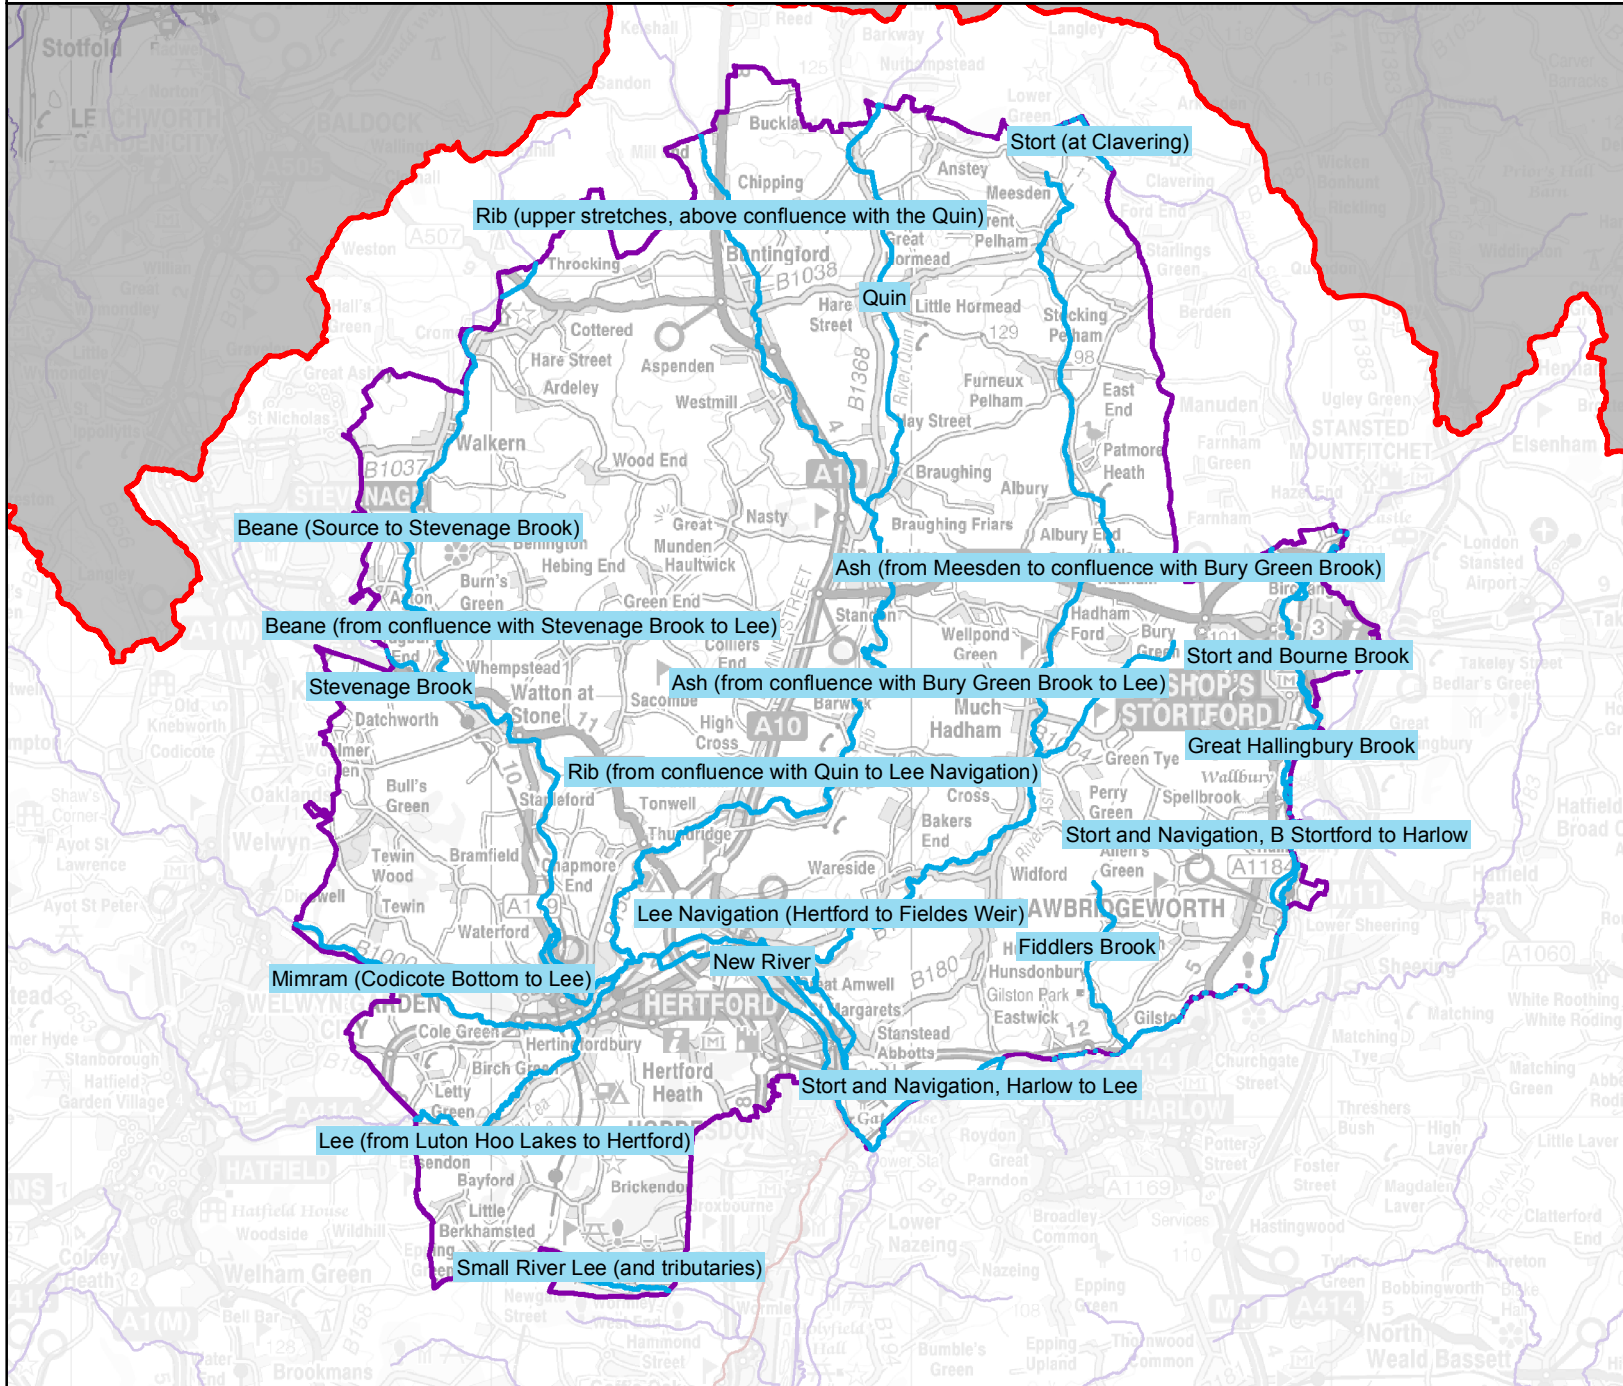

District Council of East Hertfordshire in the Hertfordshire and North London Water Management Area

Legend

-  Hertfordshire & North London Area Boundary
-  East Hertfordshire Rivers
-  District Council of East Hertfordshire