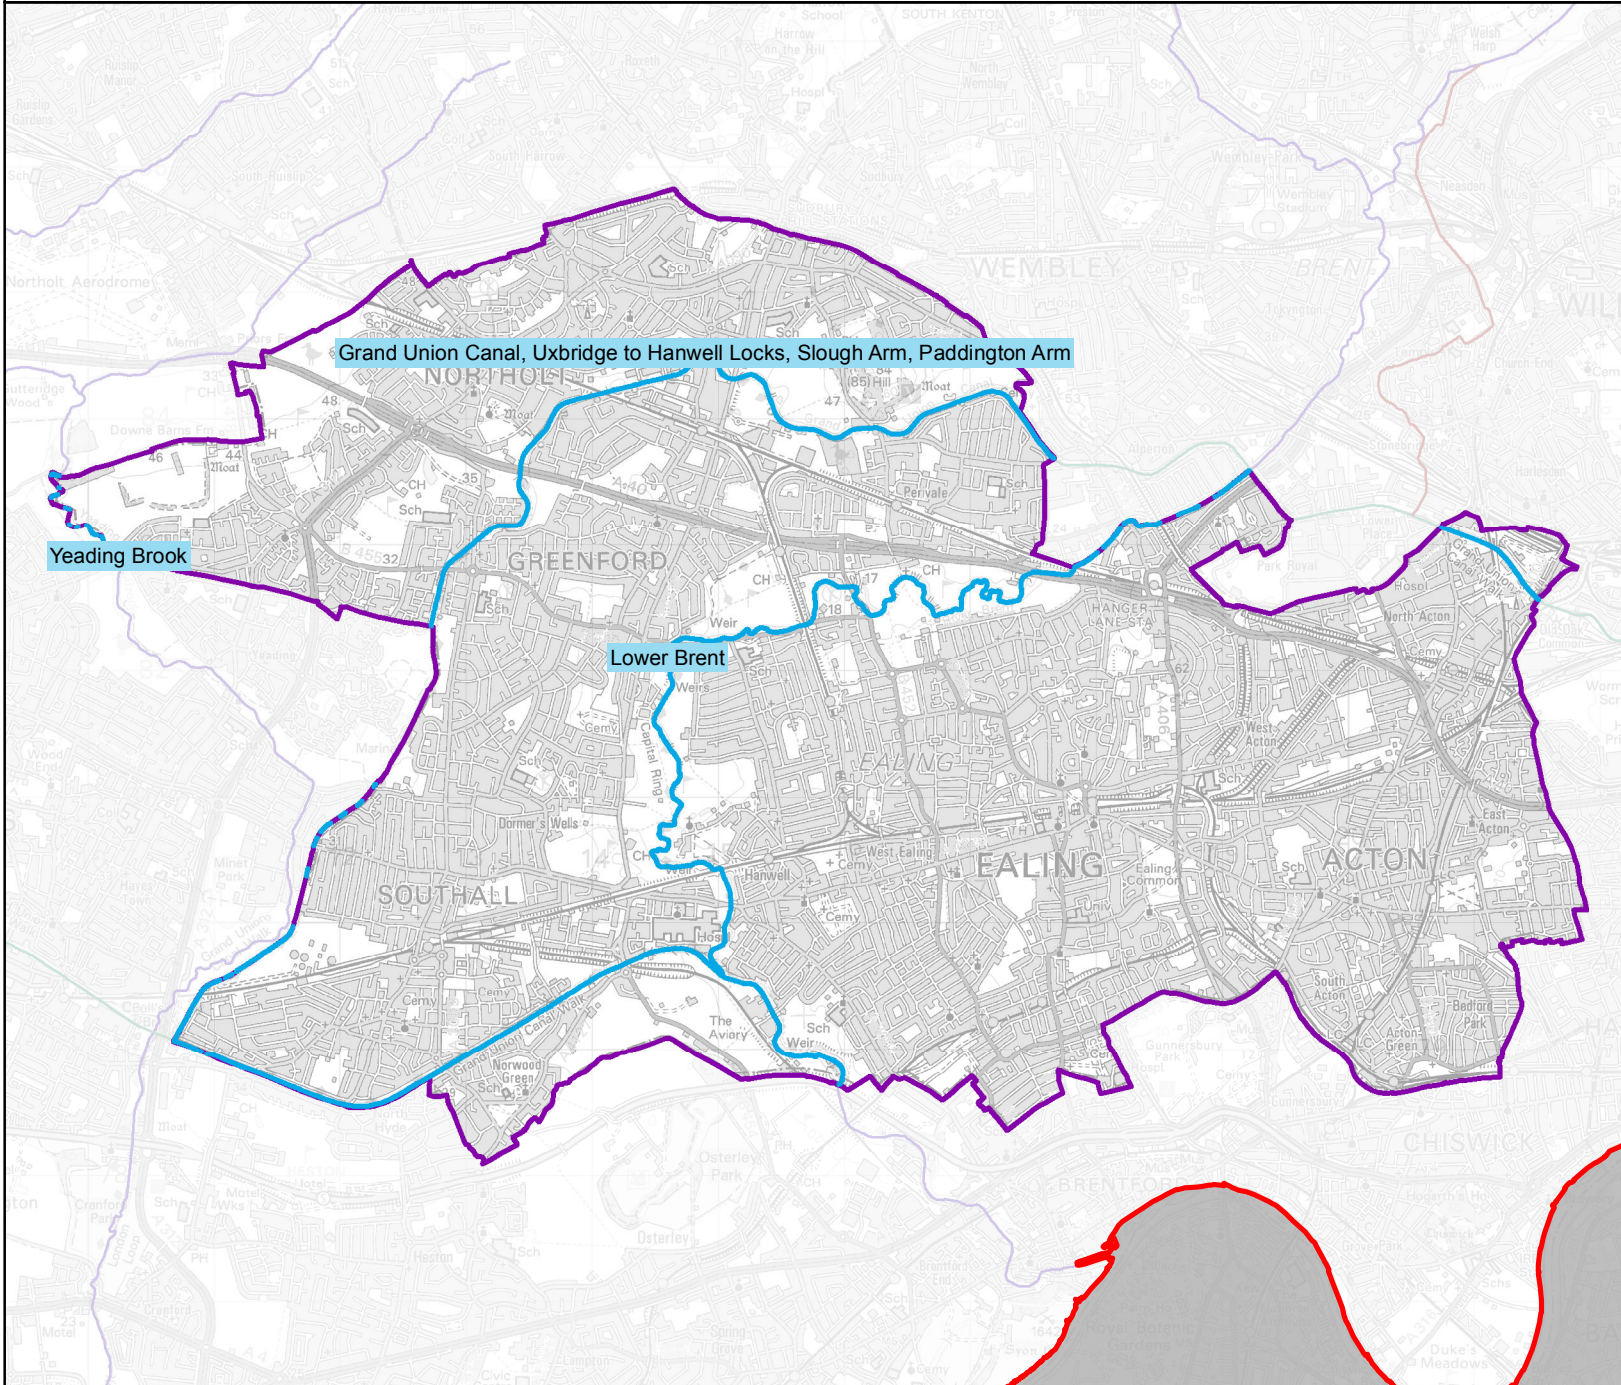

# London Borough of Ealing in Hertfordshire and North London Water Management Area

## Legend

-  Hertfordshire & North London Area Boundary
-  Ealing Rivers
-  London Borough of Ealing

© Environment Agency Copyright and/or database rights 2019.  
© Ordnance Survey copyright and/or database rights 2019.  
All rights reserved. Ordnance Survey Licence No 100024198.